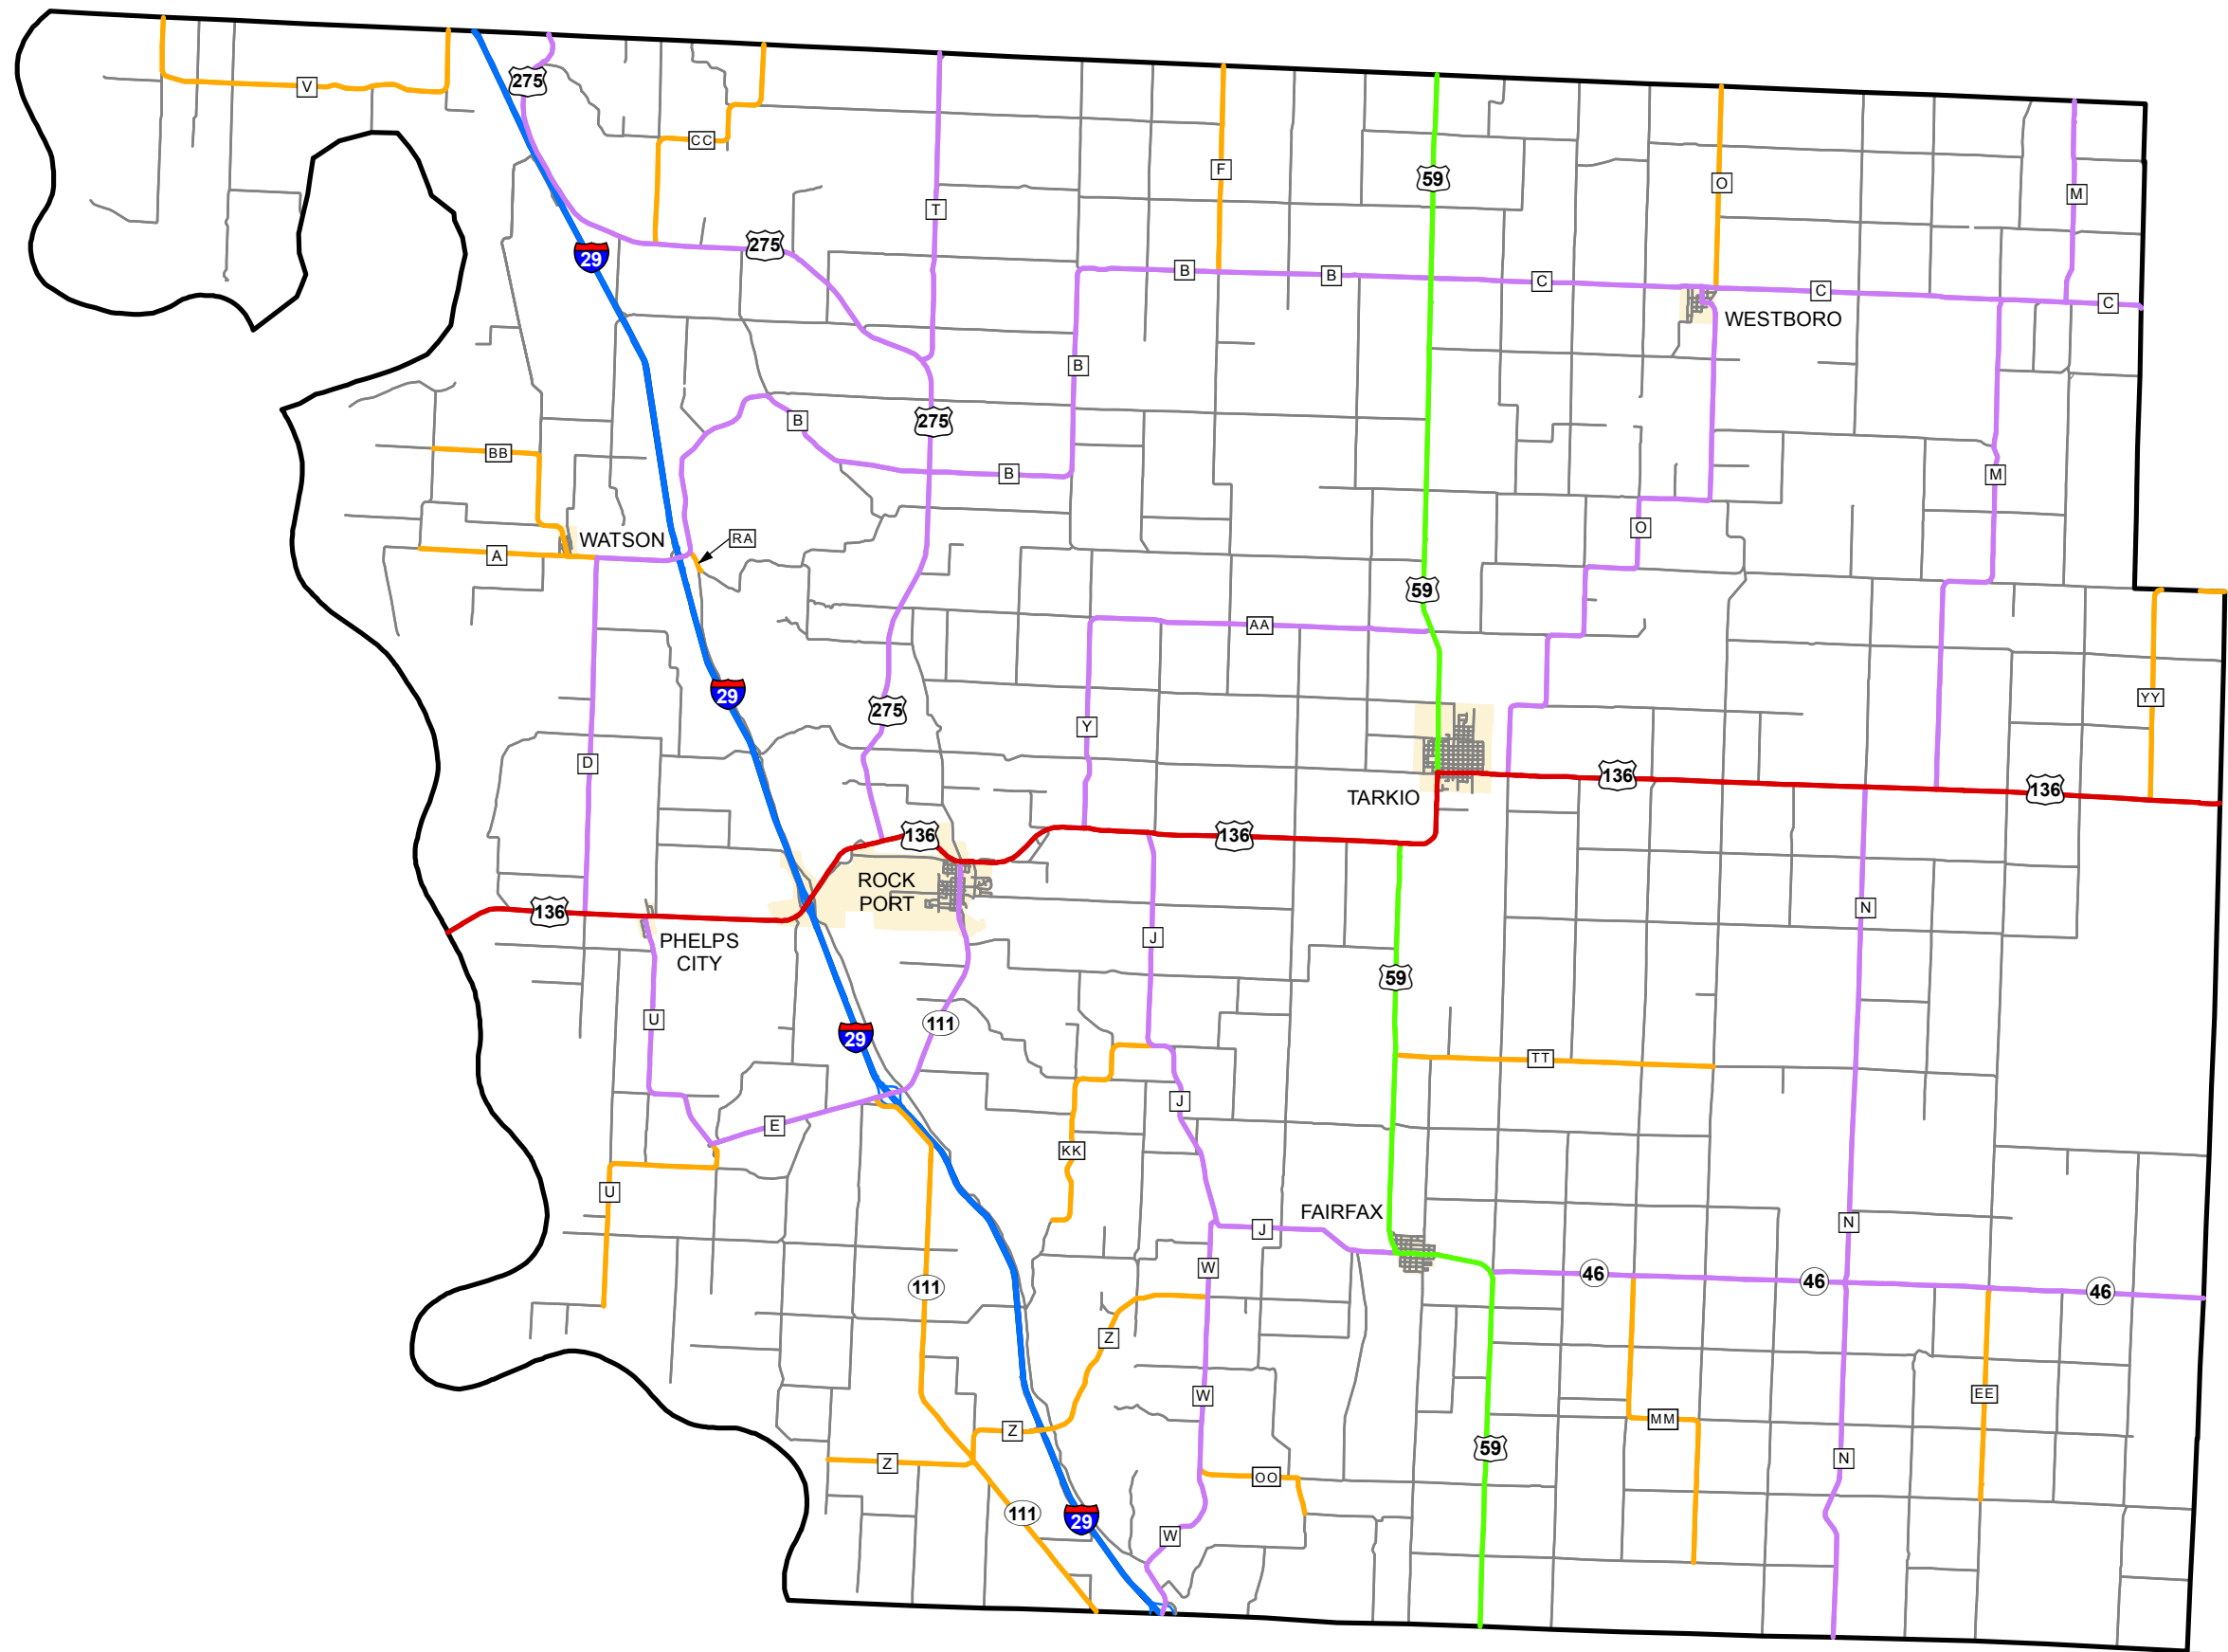

Rural Functional Classification

ATCHISON COUNTY

Missouri

FUNCTIONAL CLASS

- Interstate —
- Other Freeway and Expressway —
- Other Principal Arterial —
- Minor Arterial —
- Major Collector —
- Minor Collector —
- Local —

CITY

URBAN AREA

Federal-Aid highways exclude local roads and rural minor collectors.

Transportation Planning
 105 W. Capitol Ave.
 Jefferson City, MO 65102
 Phone (573) 526-5478
 Fax (573) 526-8052

Approved June 8, 2005