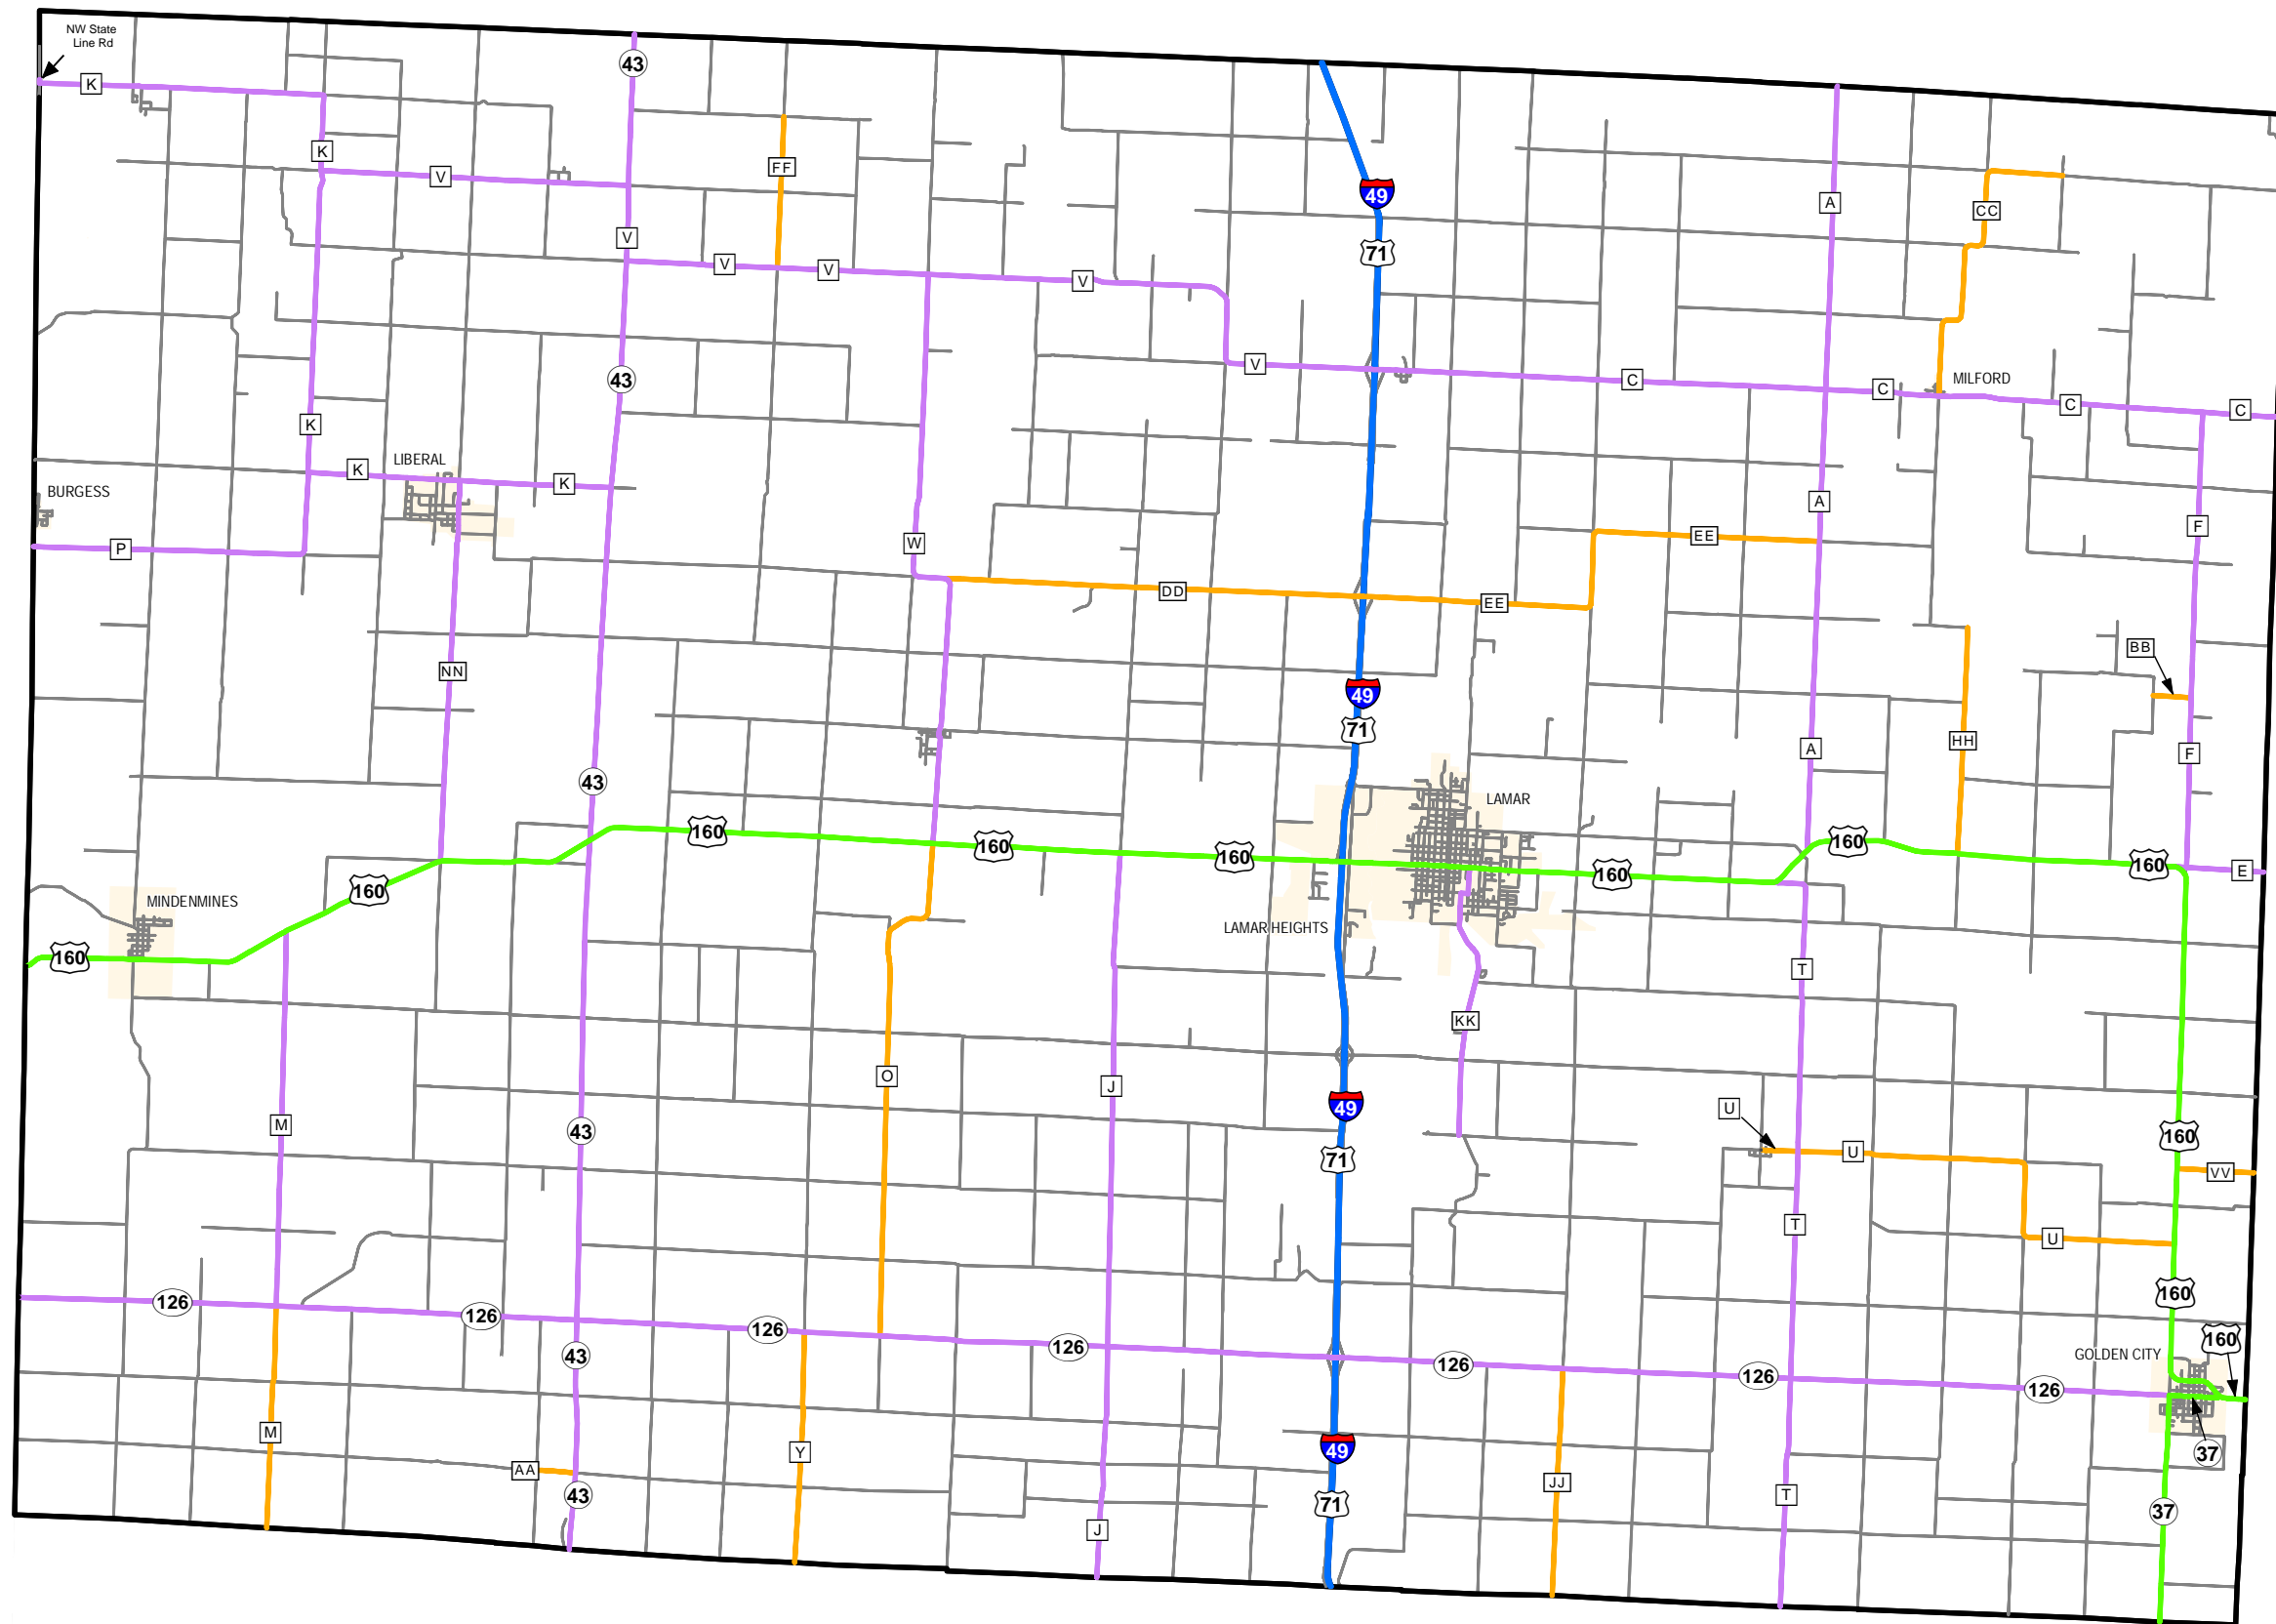

Rural Functional Classification

BARTON COUNTY

Missouri

FUNCTIONAL CLASS

- Interstate —
- Other Freeway and Expressway —
- Other Principal Arterial —
- Minor Arterial —
- Major Collector —
- Minor Collector —
- Local —

CITY

URBAN AREA

Federal-Aid highways exclude local roads and rural minor collectors.

Transportation Planning

105 W. Capitol Ave.
 Jefferson City, MO 65102
 Phone (573) 526-5478
 Fax (573) 526-8052

Approved January 6, 2021