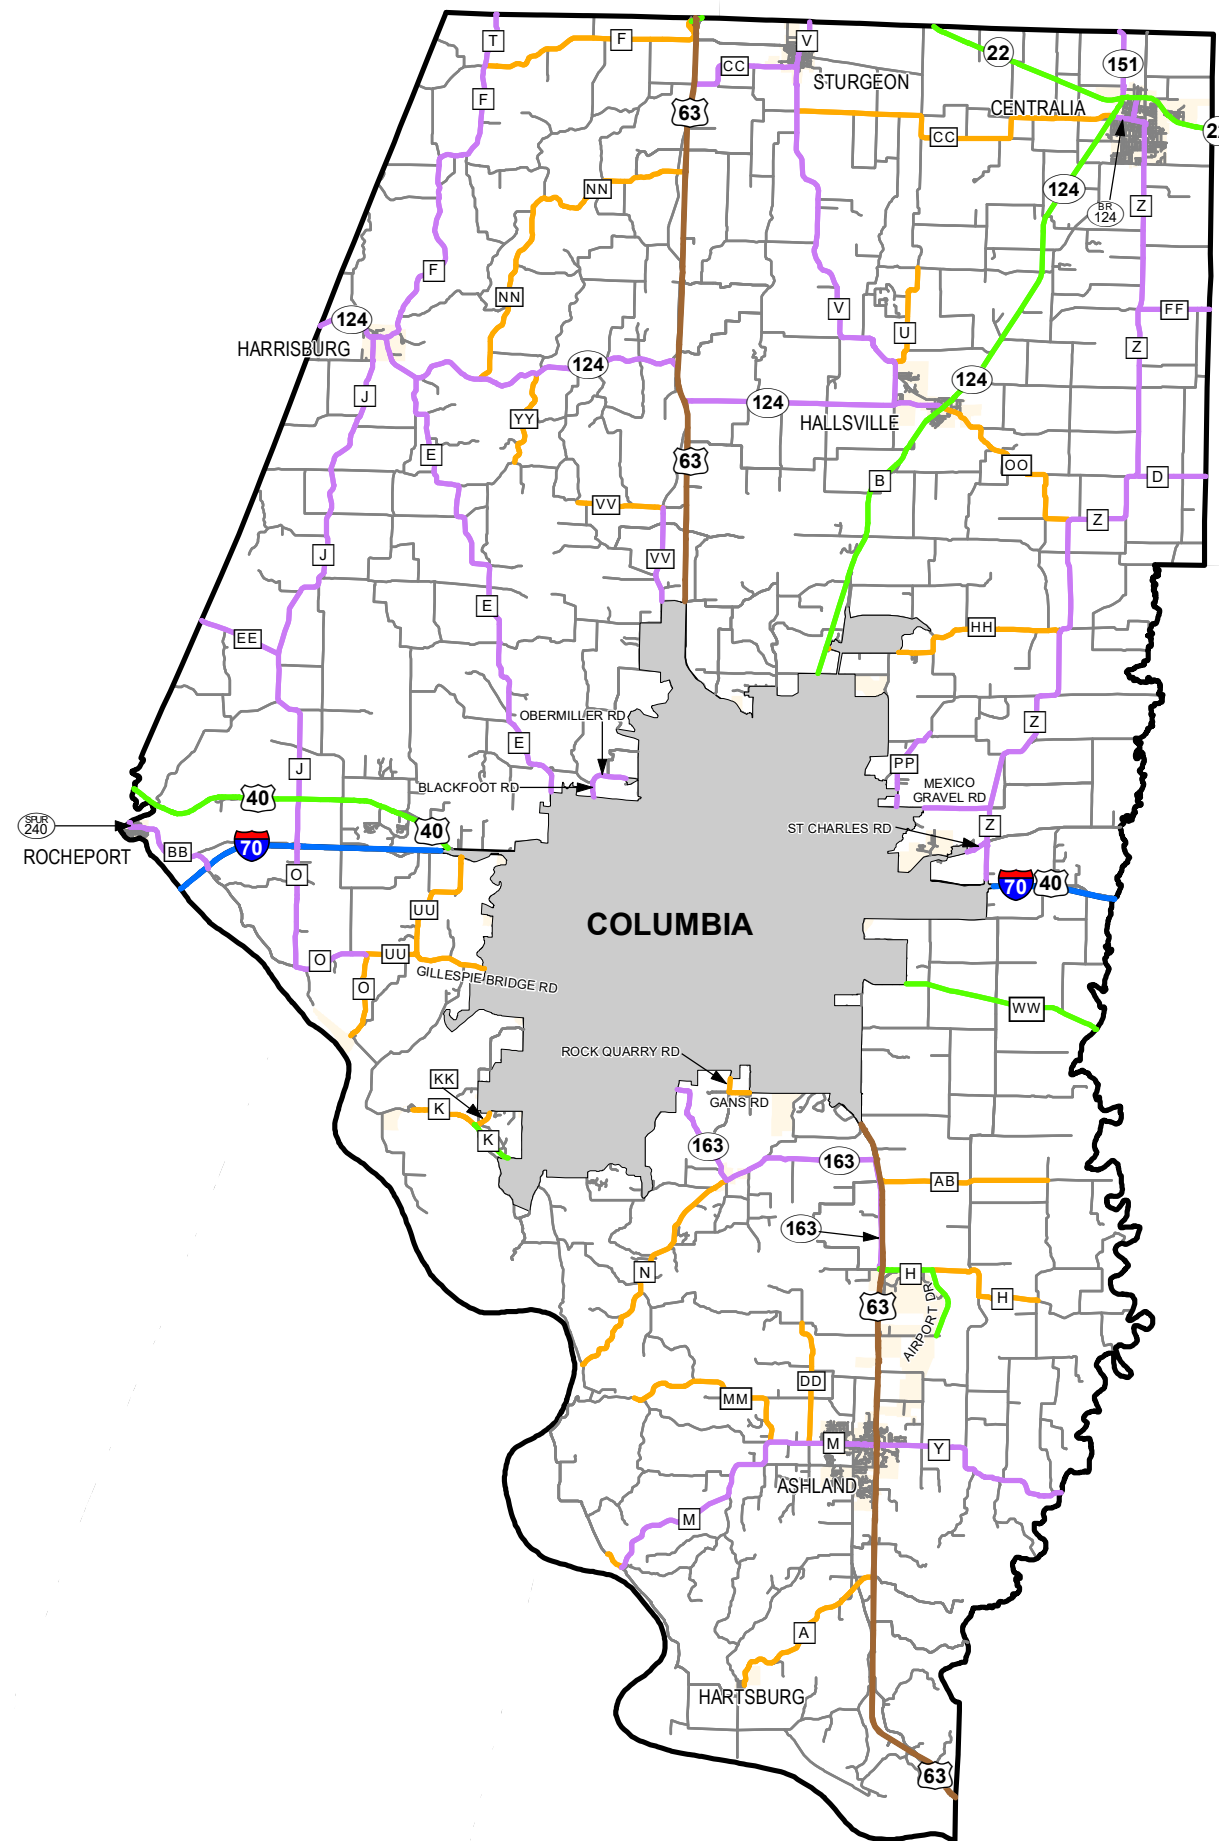

Rural Functional Classification

BOONE COUNTY

Missouri

FUNCTIONAL CLASS	
Interstate	
Other Freeway and Expressway	
Other Principal Arterial	
Minor Arterial	
Major Collector	
Minor Collector	
Local	
CITY	
URBAN AREA	

Federal-Aid highways exclude local roads and rural minor collectors.

Transportation Planning

105 W. Capitol Ave.
 Jefferson City, MO 65102
 Phone (573) 526-5478
 Fax (573) 526-8052

Approved January 10, 2024