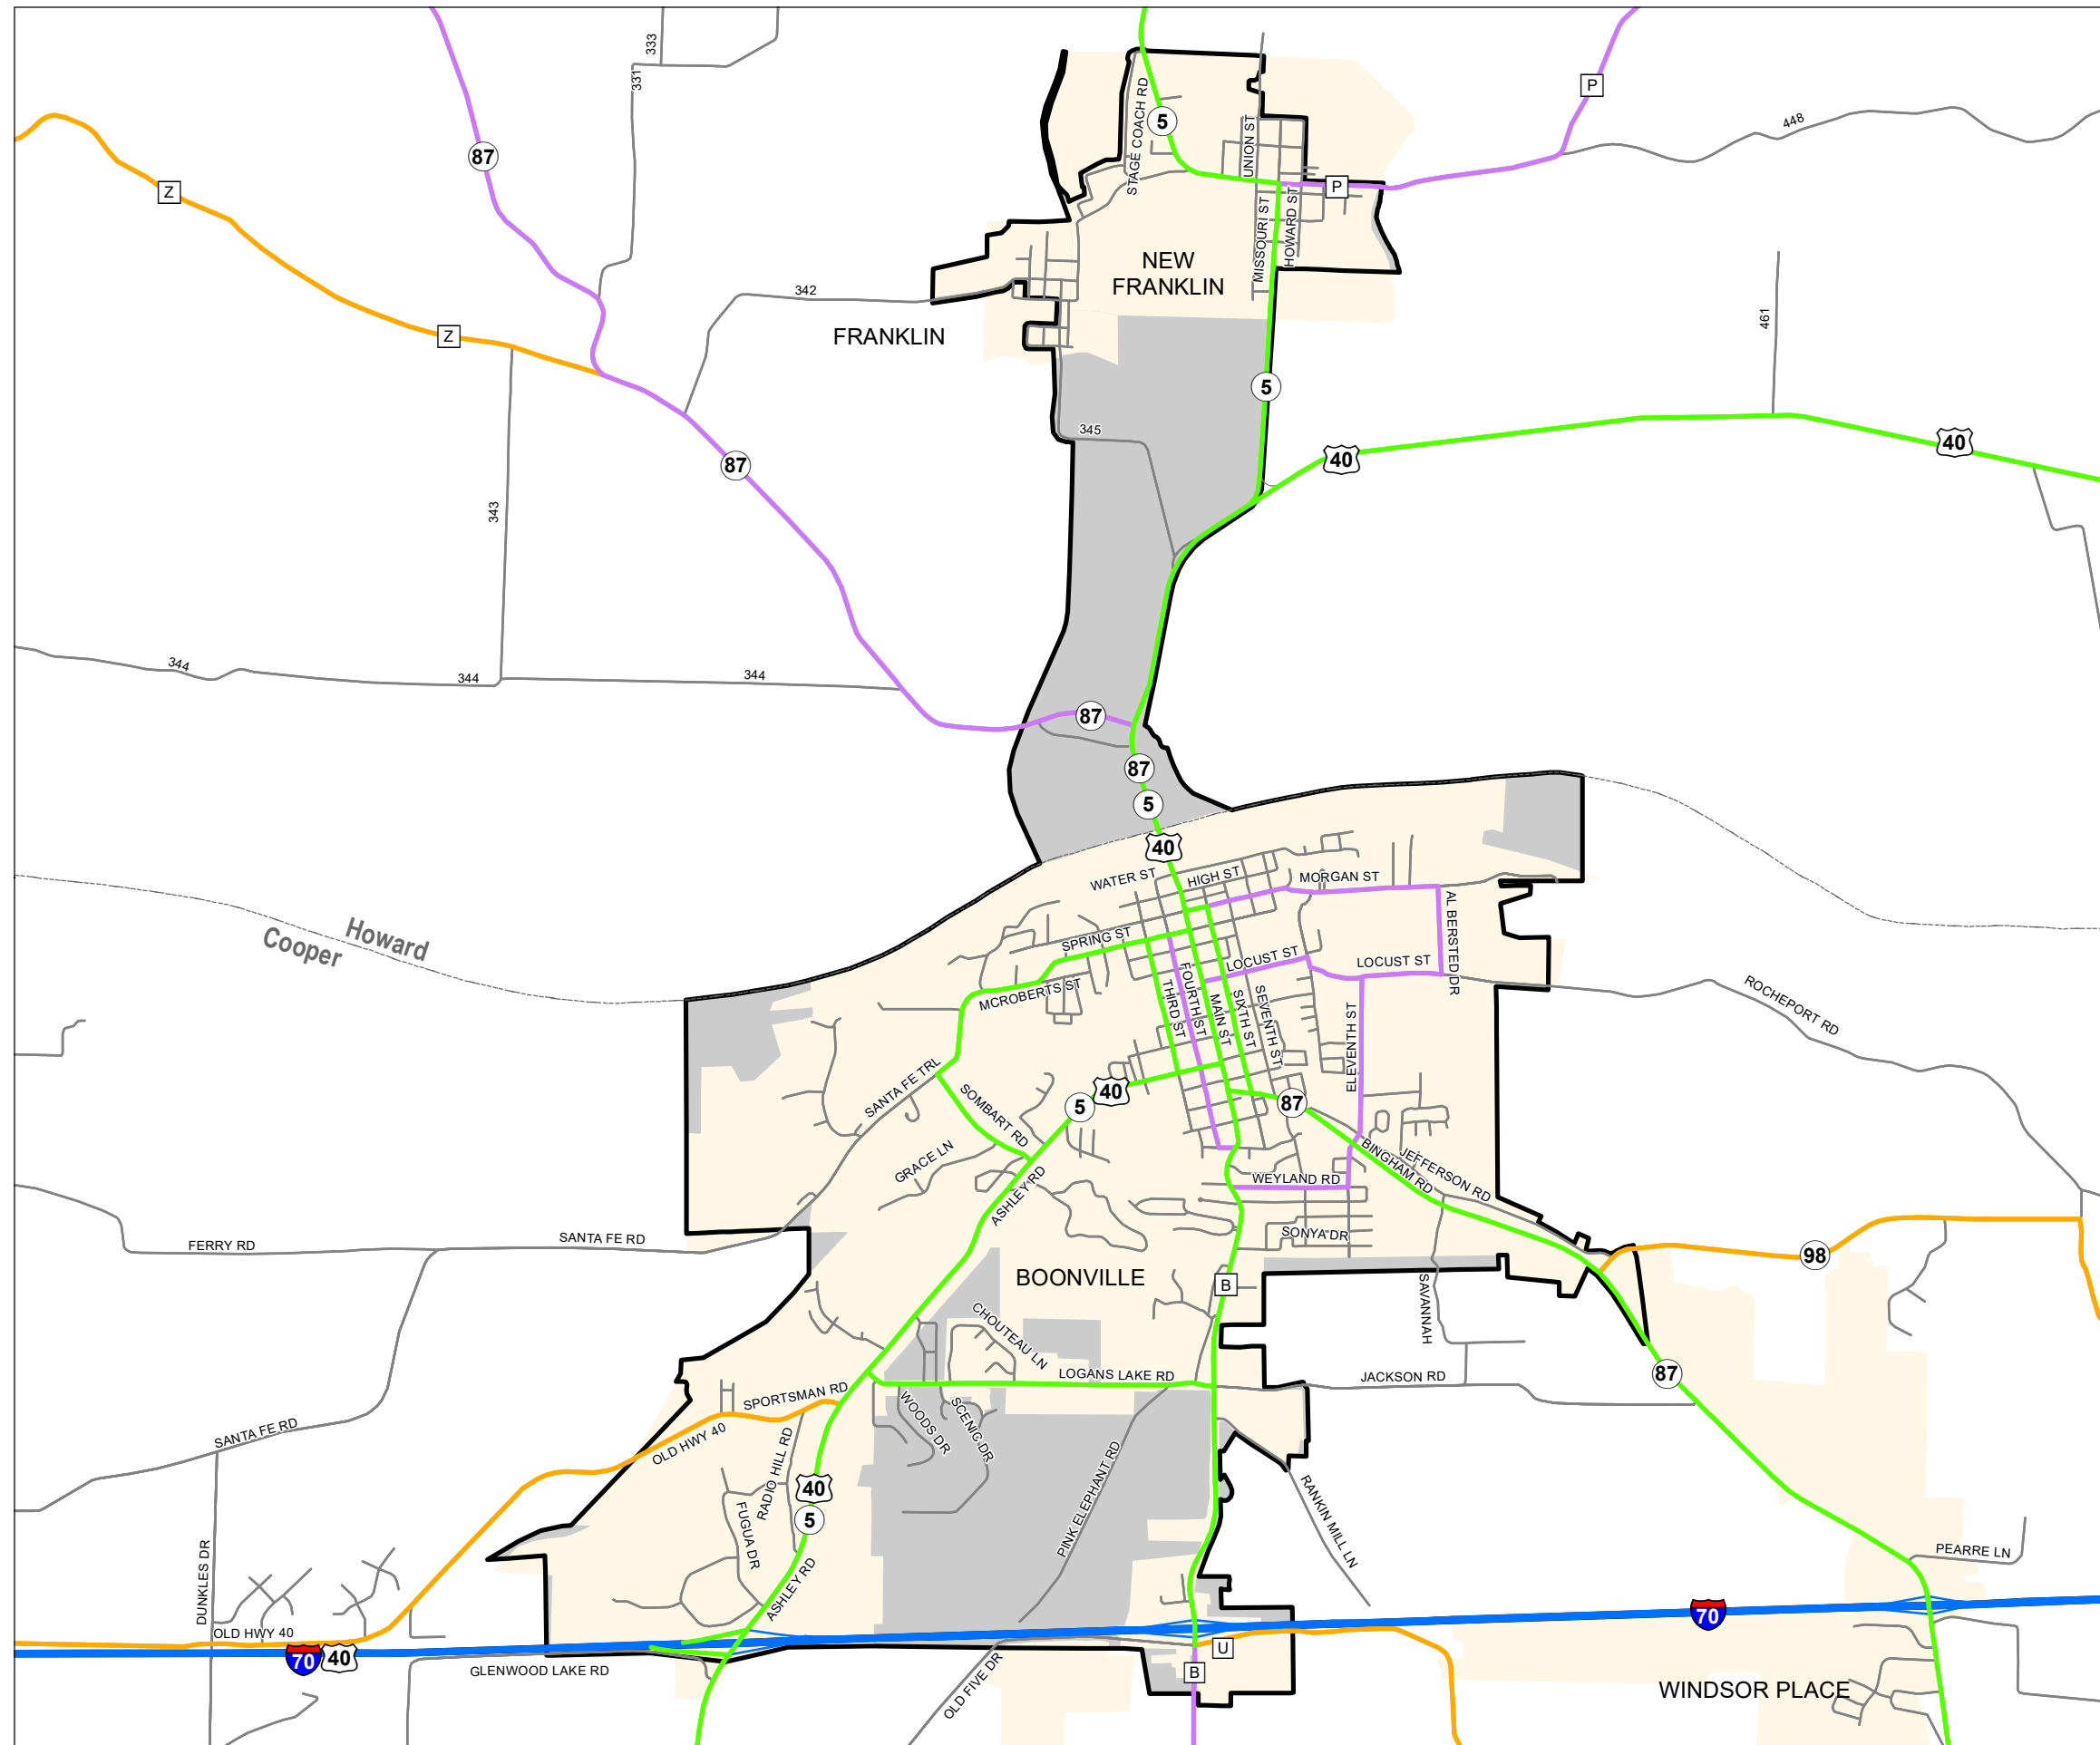

Functional Classification System

BOONVILLE

Cooper County
Howard County

Missouri

FUNCTIONAL CLASS	
Interstate	
Other Freeway and Expressway	
Other Principal Arterial	
Minor Arterial	
Major Collector	
Minor Collector	
Local	
CITY	
URBAN AREA	

Federal-Aid highways exclude local roads and rural minor collectors.

Transportation Planning
105 W. Capitol Ave.
Jefferson City, MO 65102
Phone (573) 526-5478
Fax (573) 526-8052

Approved January 10, 2024