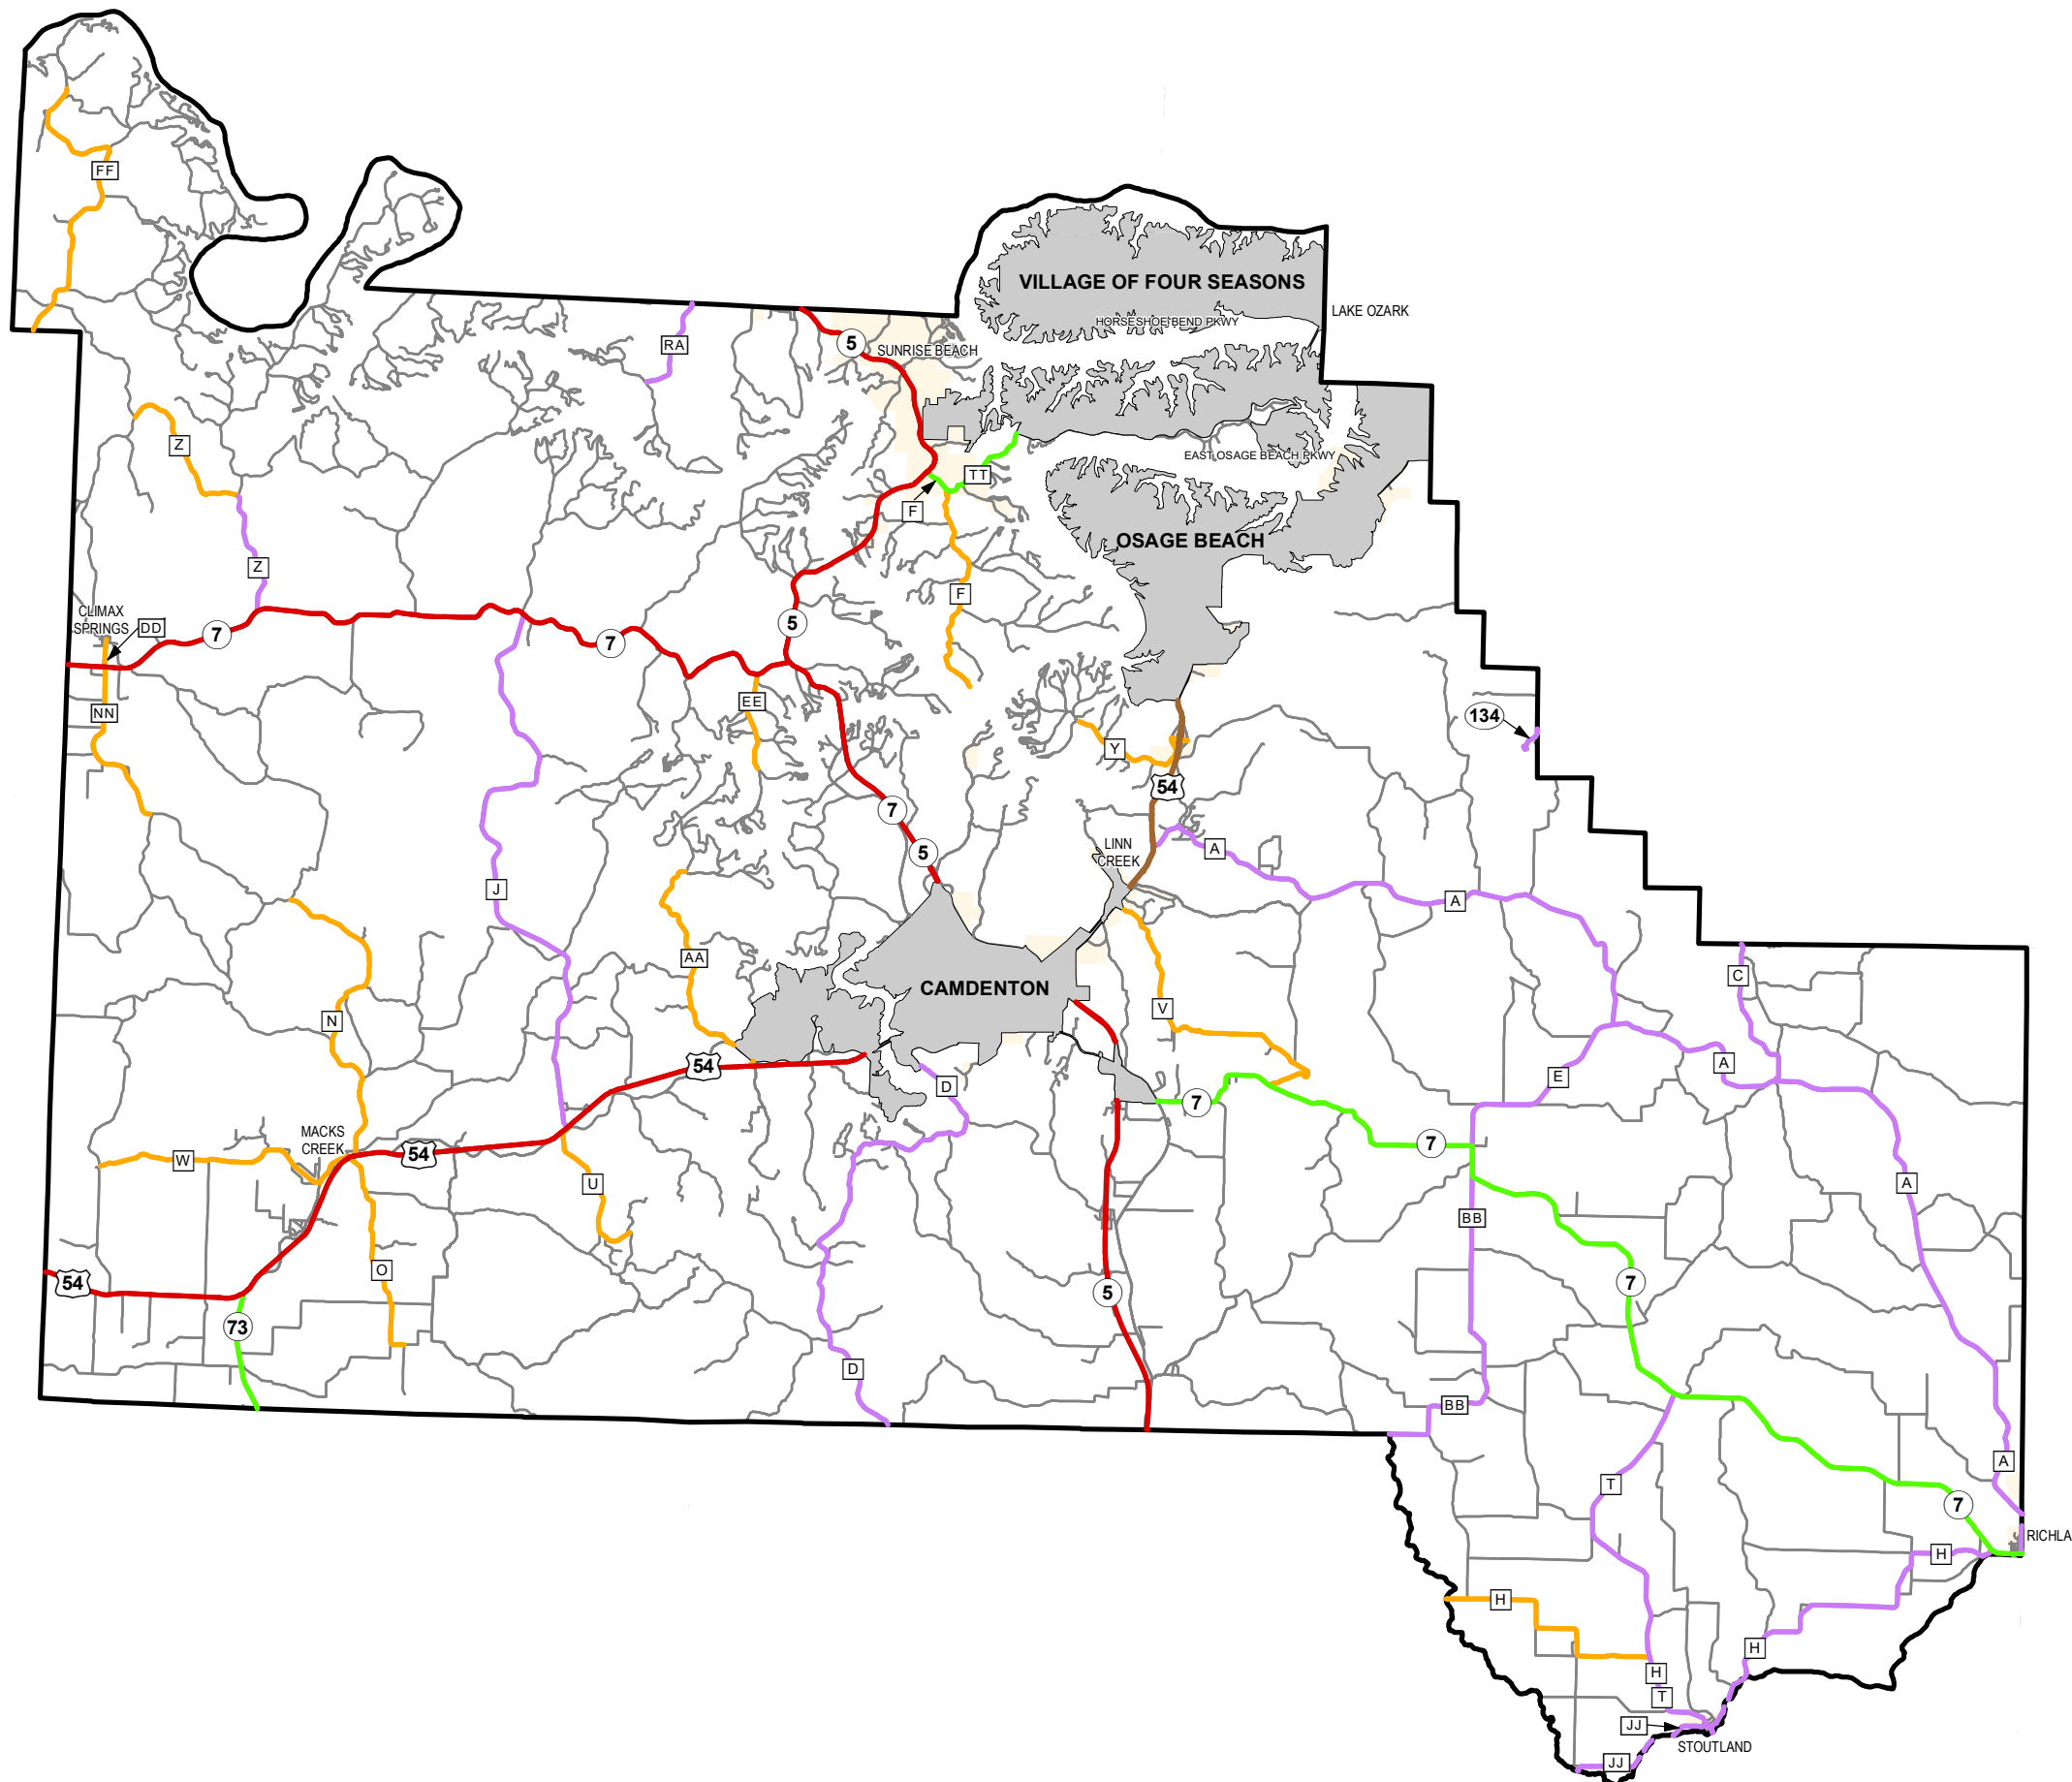

Rural Functional Classification

CAMDEN COUNTY

Missouri

FUNCTIONAL CLASS

- Interstate —
- Other Freeway and Expressway —
- Other Principal Arterial —
- Minor Arterial —
- Major Collector —
- Minor Collector —
- Local —

CITY

URBAN AREA

Federal-Aid highways exclude local roads and rural minor collectors.

Transportation Planning
 105 W. Capitol Ave.
 Jefferson City, MO 65102
 Phone (573) 526-5478
 Fax (573) 526-8052

Approved January 10, 2024

(\\ghvwp07\Z:\Functional\ClassMaps\Functional\ClassMaps\Functional\Class_Dist04_Rural.mxd)