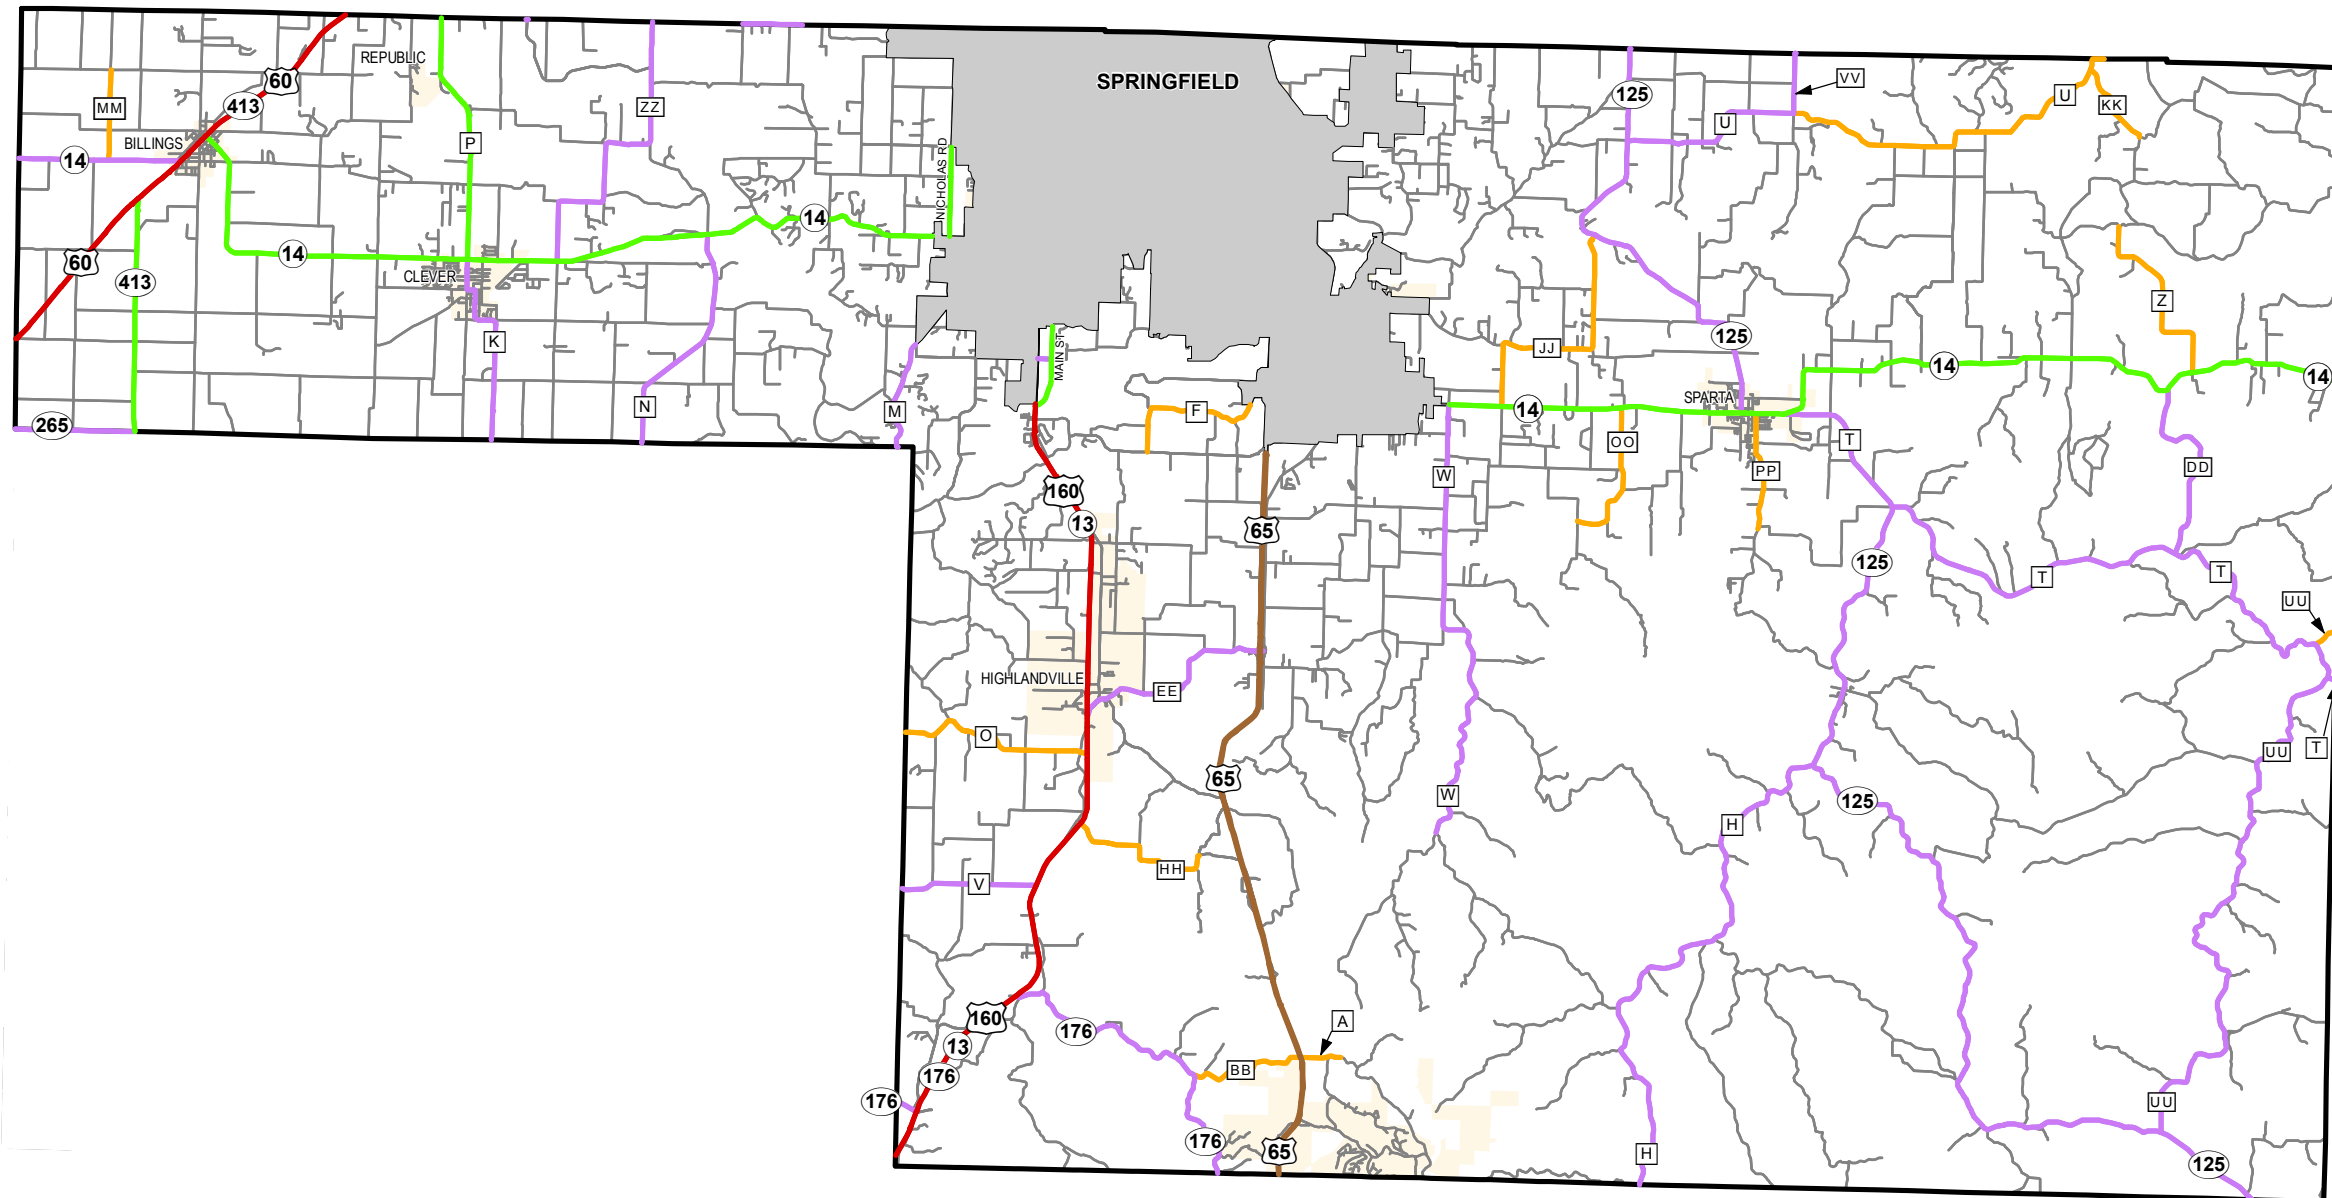

Rural Functional Classification

CHRISTIAN COUNTY

Missouri

FUNCTIONAL CLASS	
Interstate	
Other Freeway and Expressway	
Other Principal Arterial	
Minor Arterial	
Major Collector	
Minor Collector	
Local	
CITY	
URBAN AREA	

Federal-Aid highways exclude local roads and rural minor collectors.

Transportation Planning

105 W. Capitol Ave.
 Jefferson City, MO 65102
 Phone (573) 526-5478
 Fax (573) 526-8052

Approved January 17, 2019