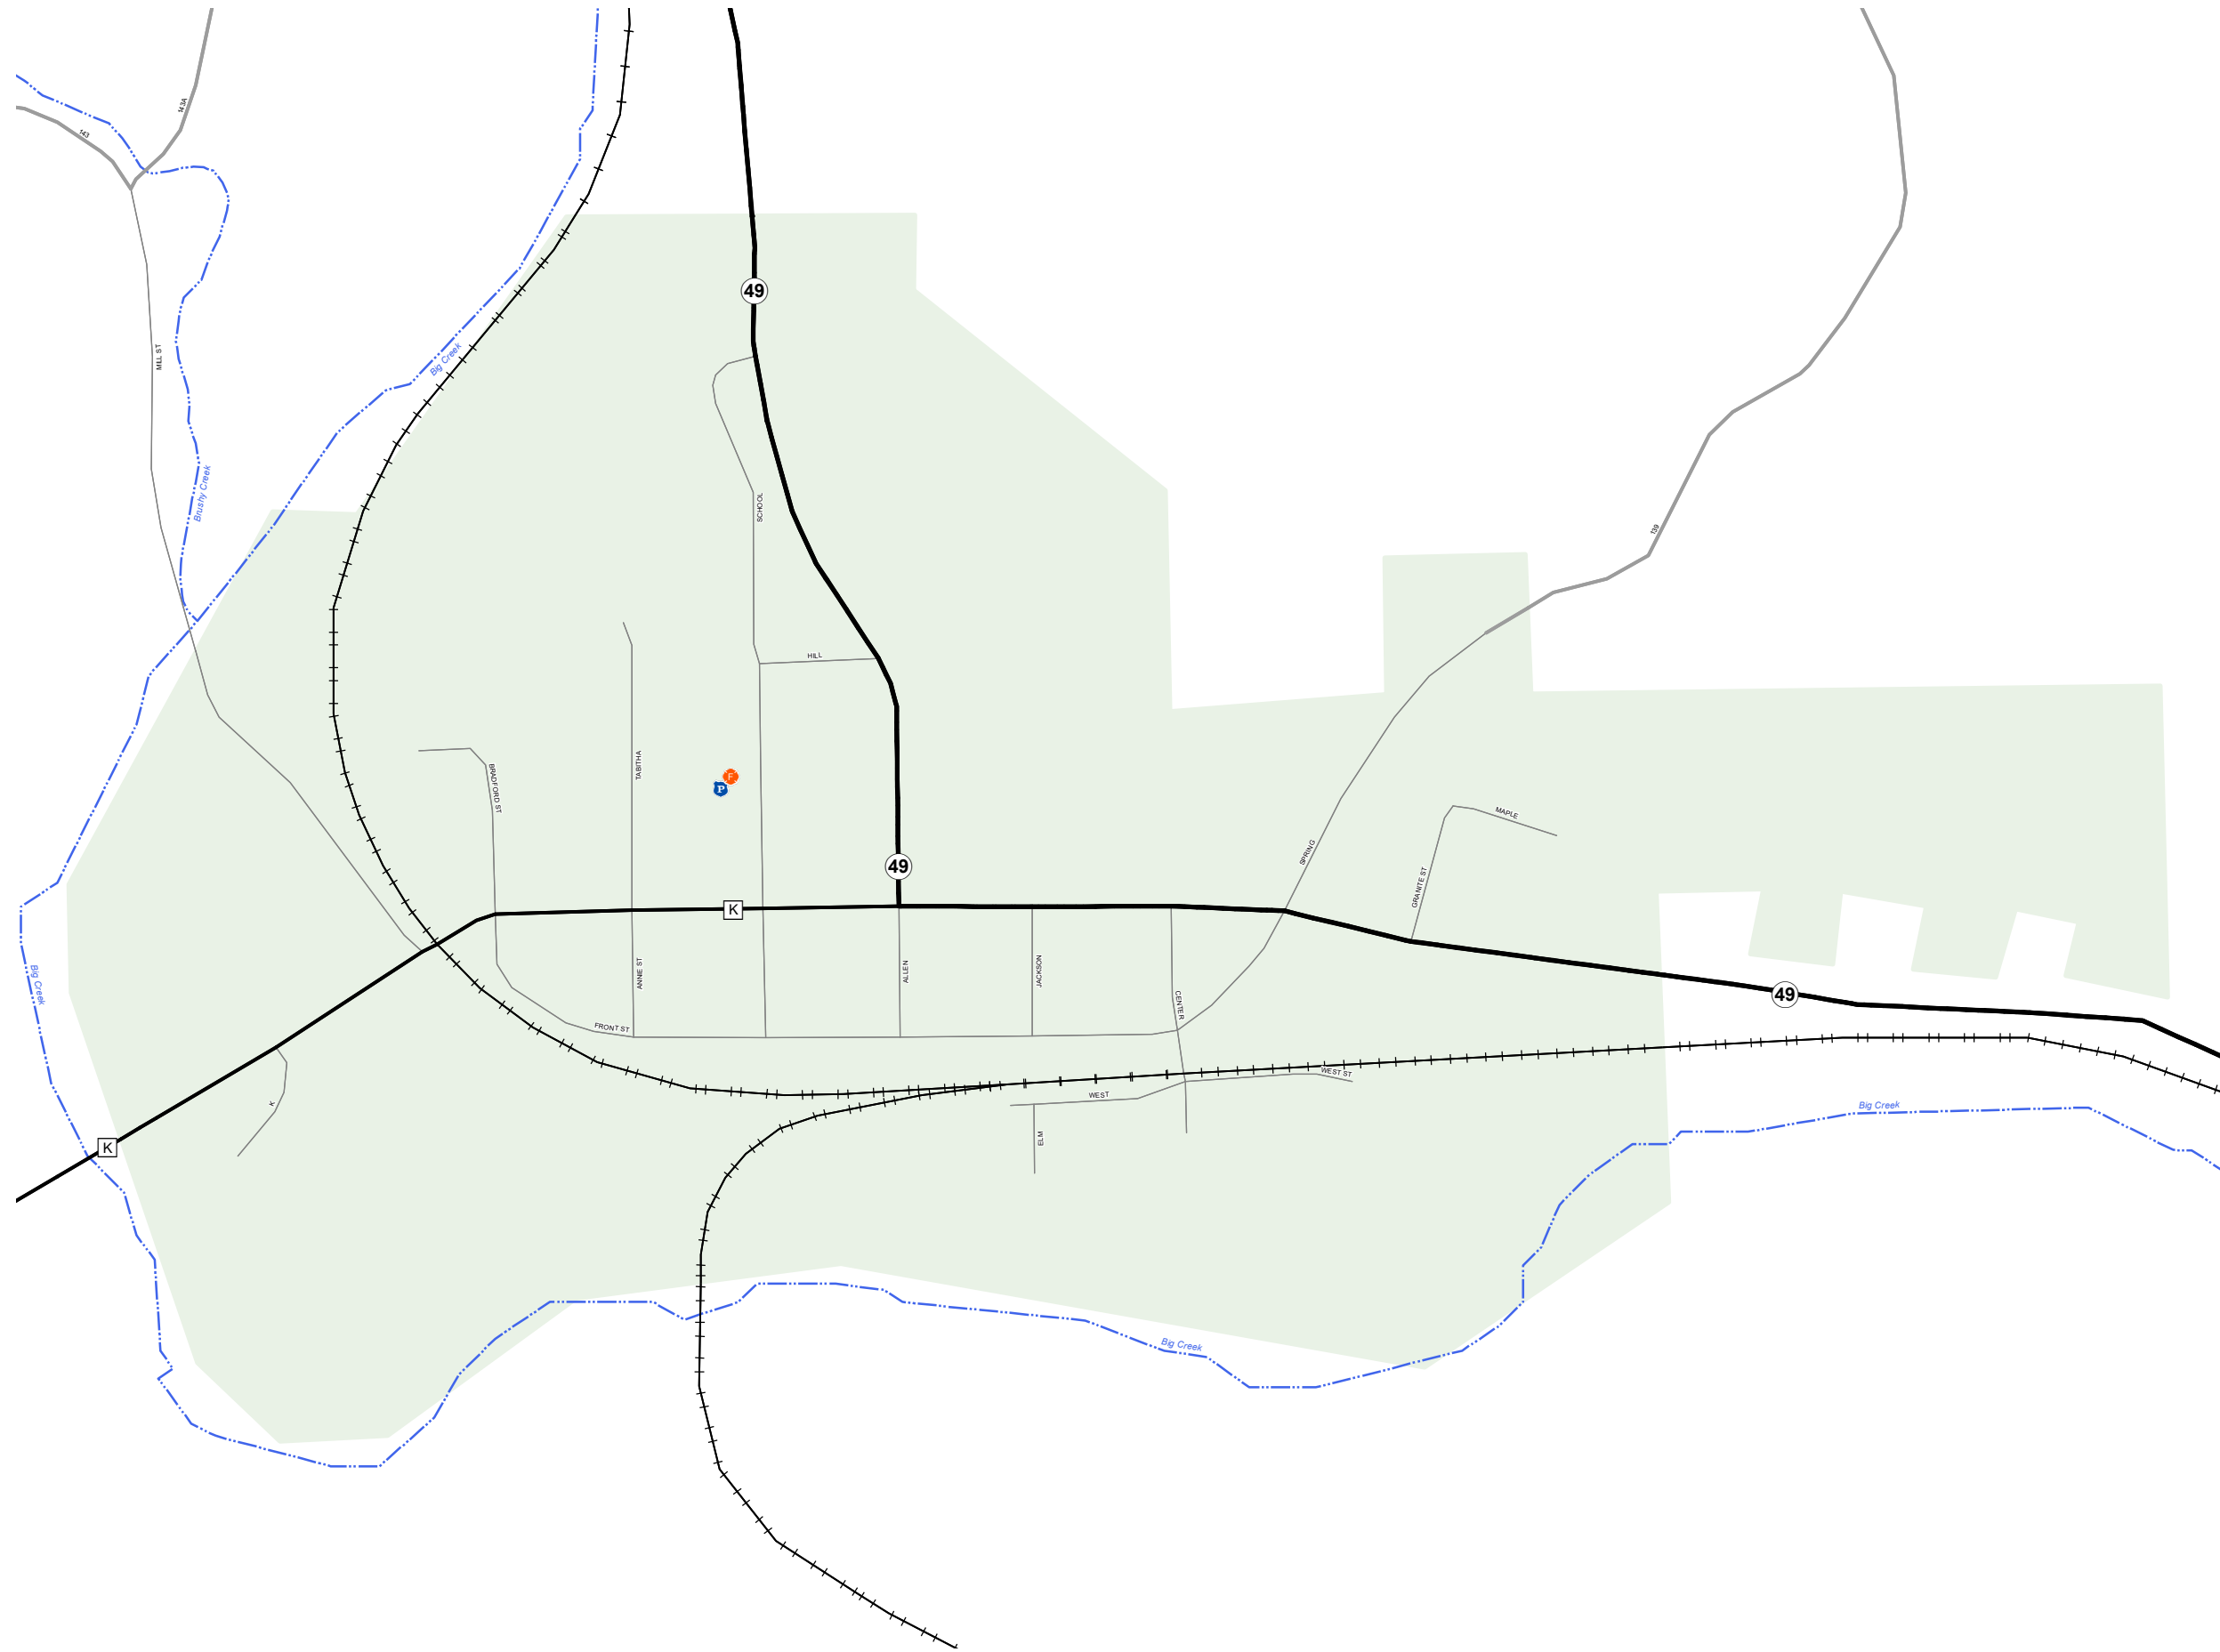

ANNAPOLIS

IRON COUNTY

MISSOURI

SOUTHEAST DISTRICT

2021

Legend

- Interstate
- Interstate Loop
- US Route
- Business Route
- Missouri Route
- Letter Route
- County Road
- Railroad
- City Street
- Other Routes
- River or Stream
- Lake or Large River
- City Limits
- Surrounding City Limits
- County Boundary
- Metrolink Lines
- Fire Department
- Local Law Enforcement
- MSHP Office
- ★ Missouri State Capitol
- County Courthouse
- Hospitals
- MoDOT Office
- MoDOT Maintenance Building
- † Cemeteries
- ✈ Public Airports
- Amtrak Stations
- Metrolink Stations