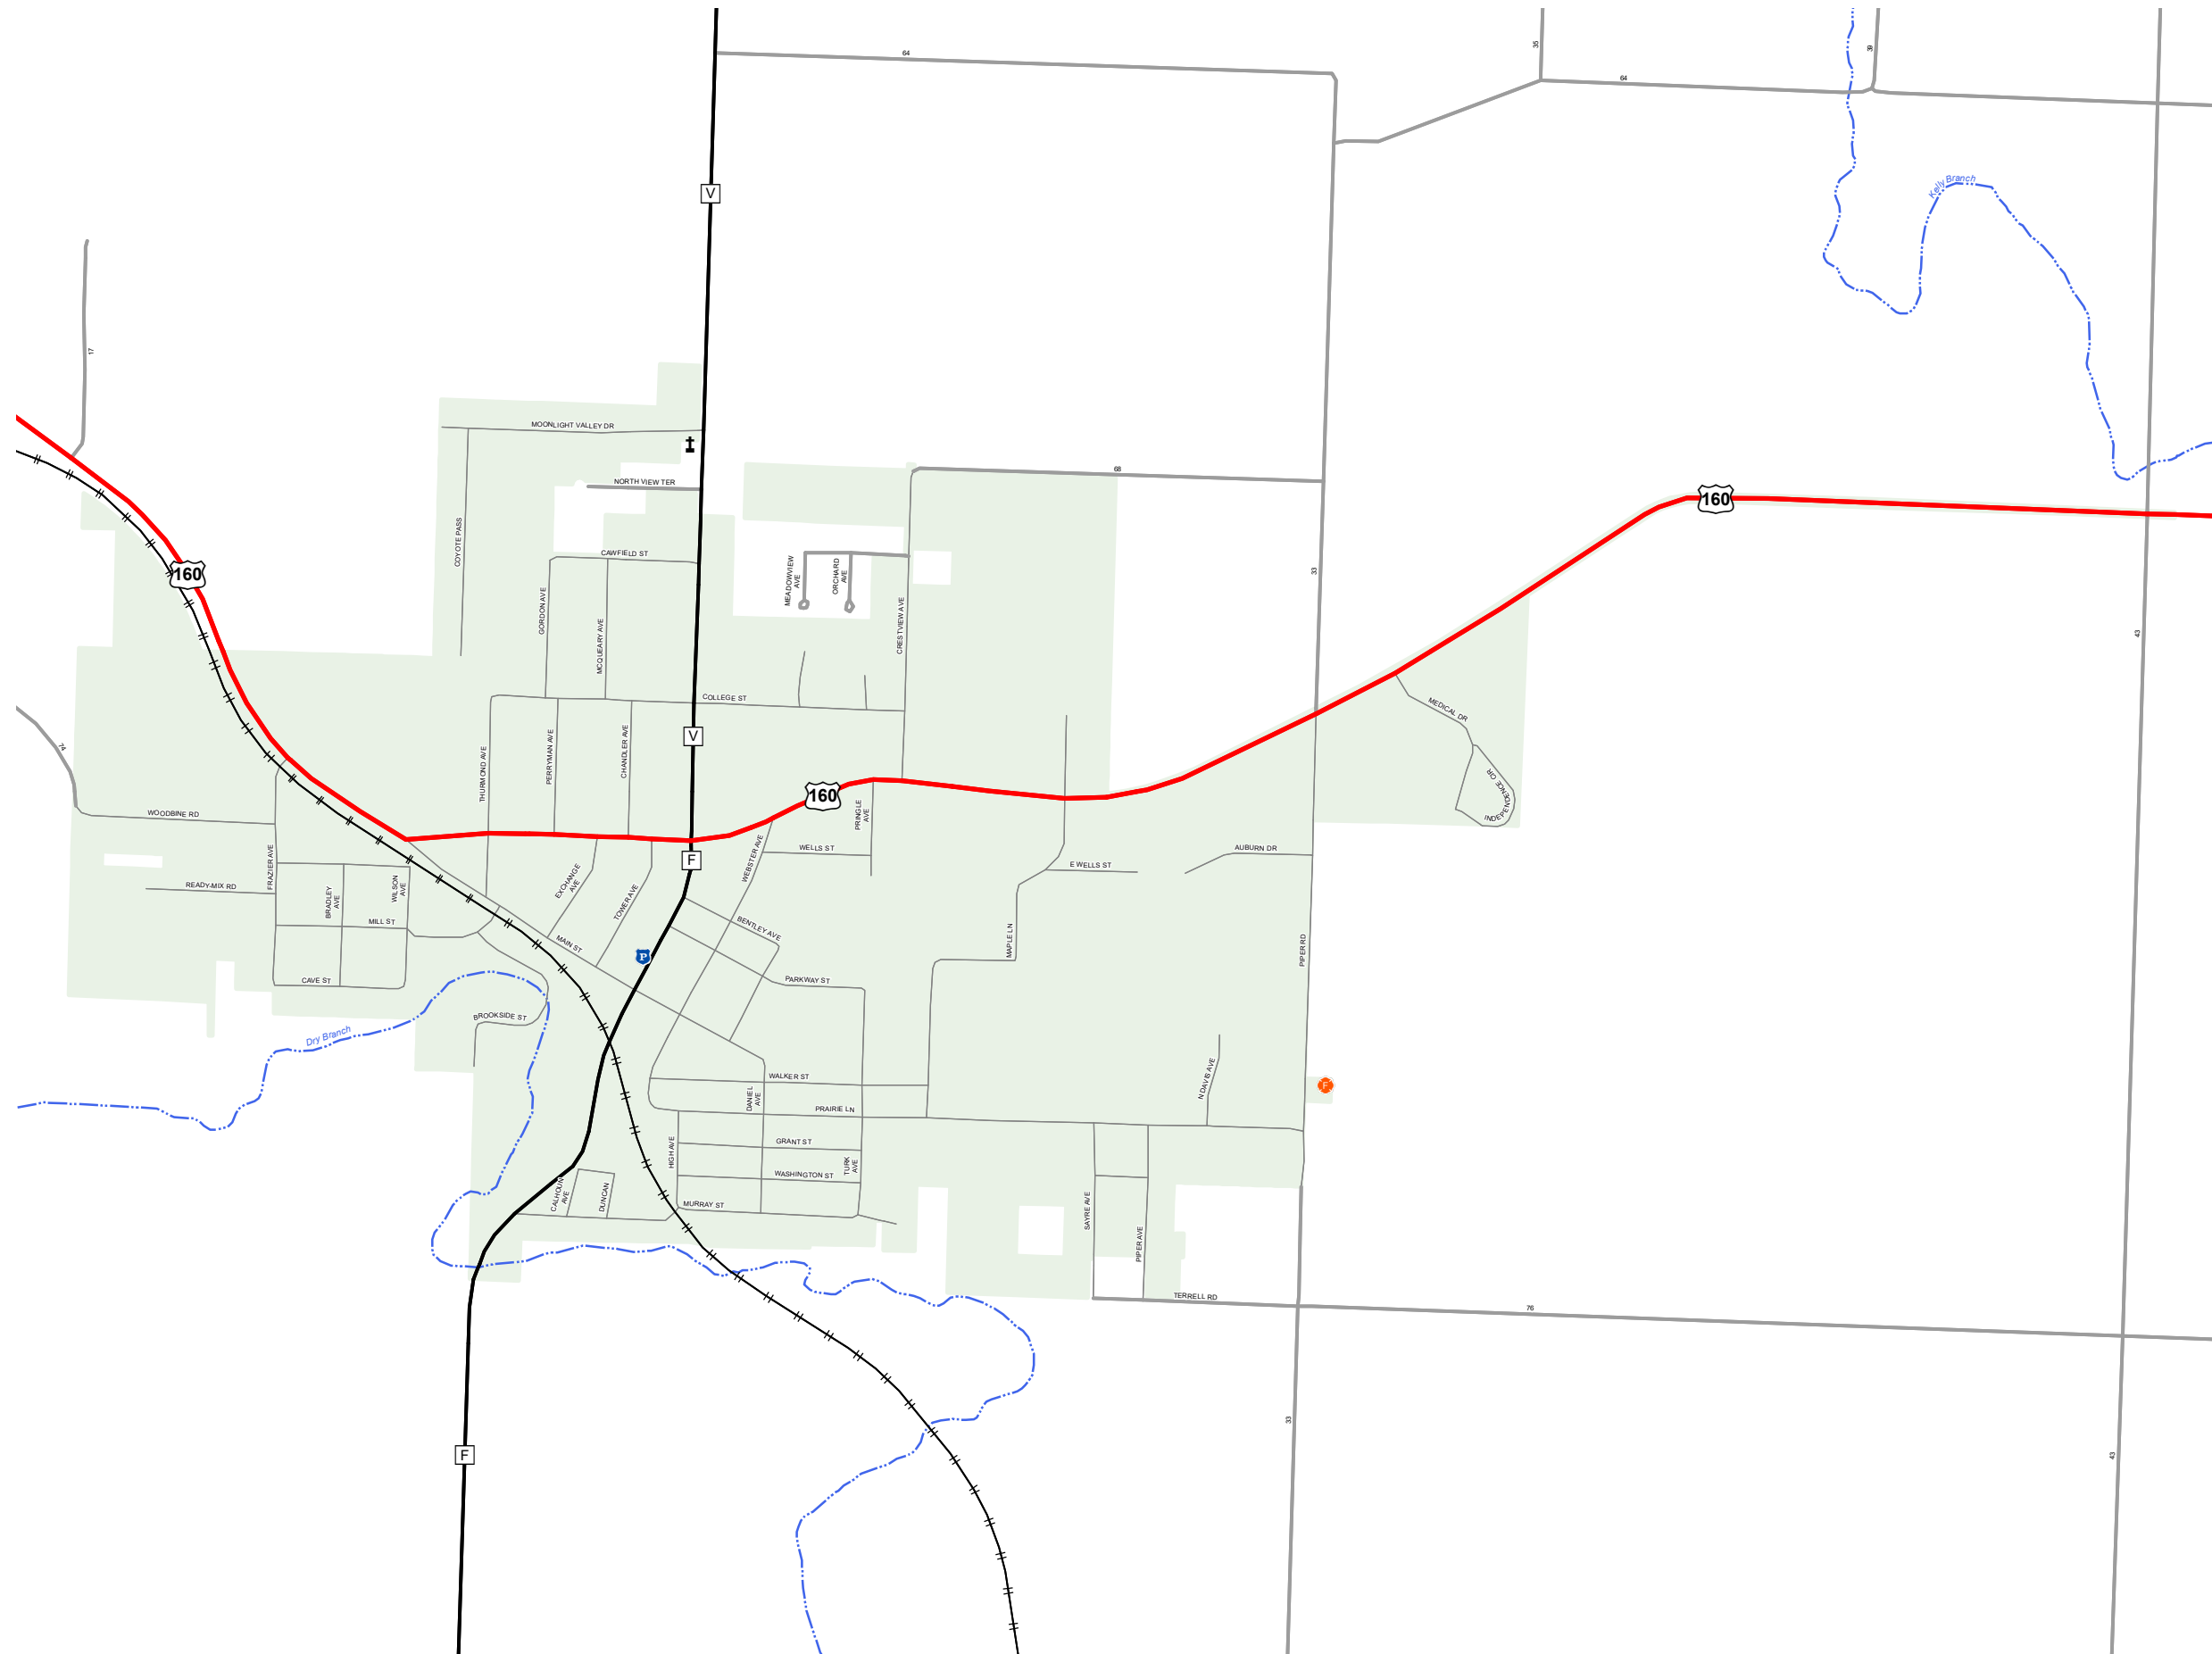

ASH GROVE

GREENE COUNTY

MISSOURI

SOUTHWEST DISTRICT

2021

Legend

- Interstate
- Interstate Loop
- US Route
- Business Route
- Missouri Route
- Letter Route
- County Road
- Railroad
- City Street
- Other Routes
- River or Stream
- Lake or Large River
- City Limits
- Surrounding City Limits
- County Boundary
- Metrolink Lines
- Fire Department
- Local Law Enforcement
- MSHP Office
- Missouri State Capitol
- County Courthouse
- Hospitals
- MoDOT Office
- MoDOT Maintenance Building
- Cemeteries
- Public Airports
- Amtrak Stations
- Metrolink Stations