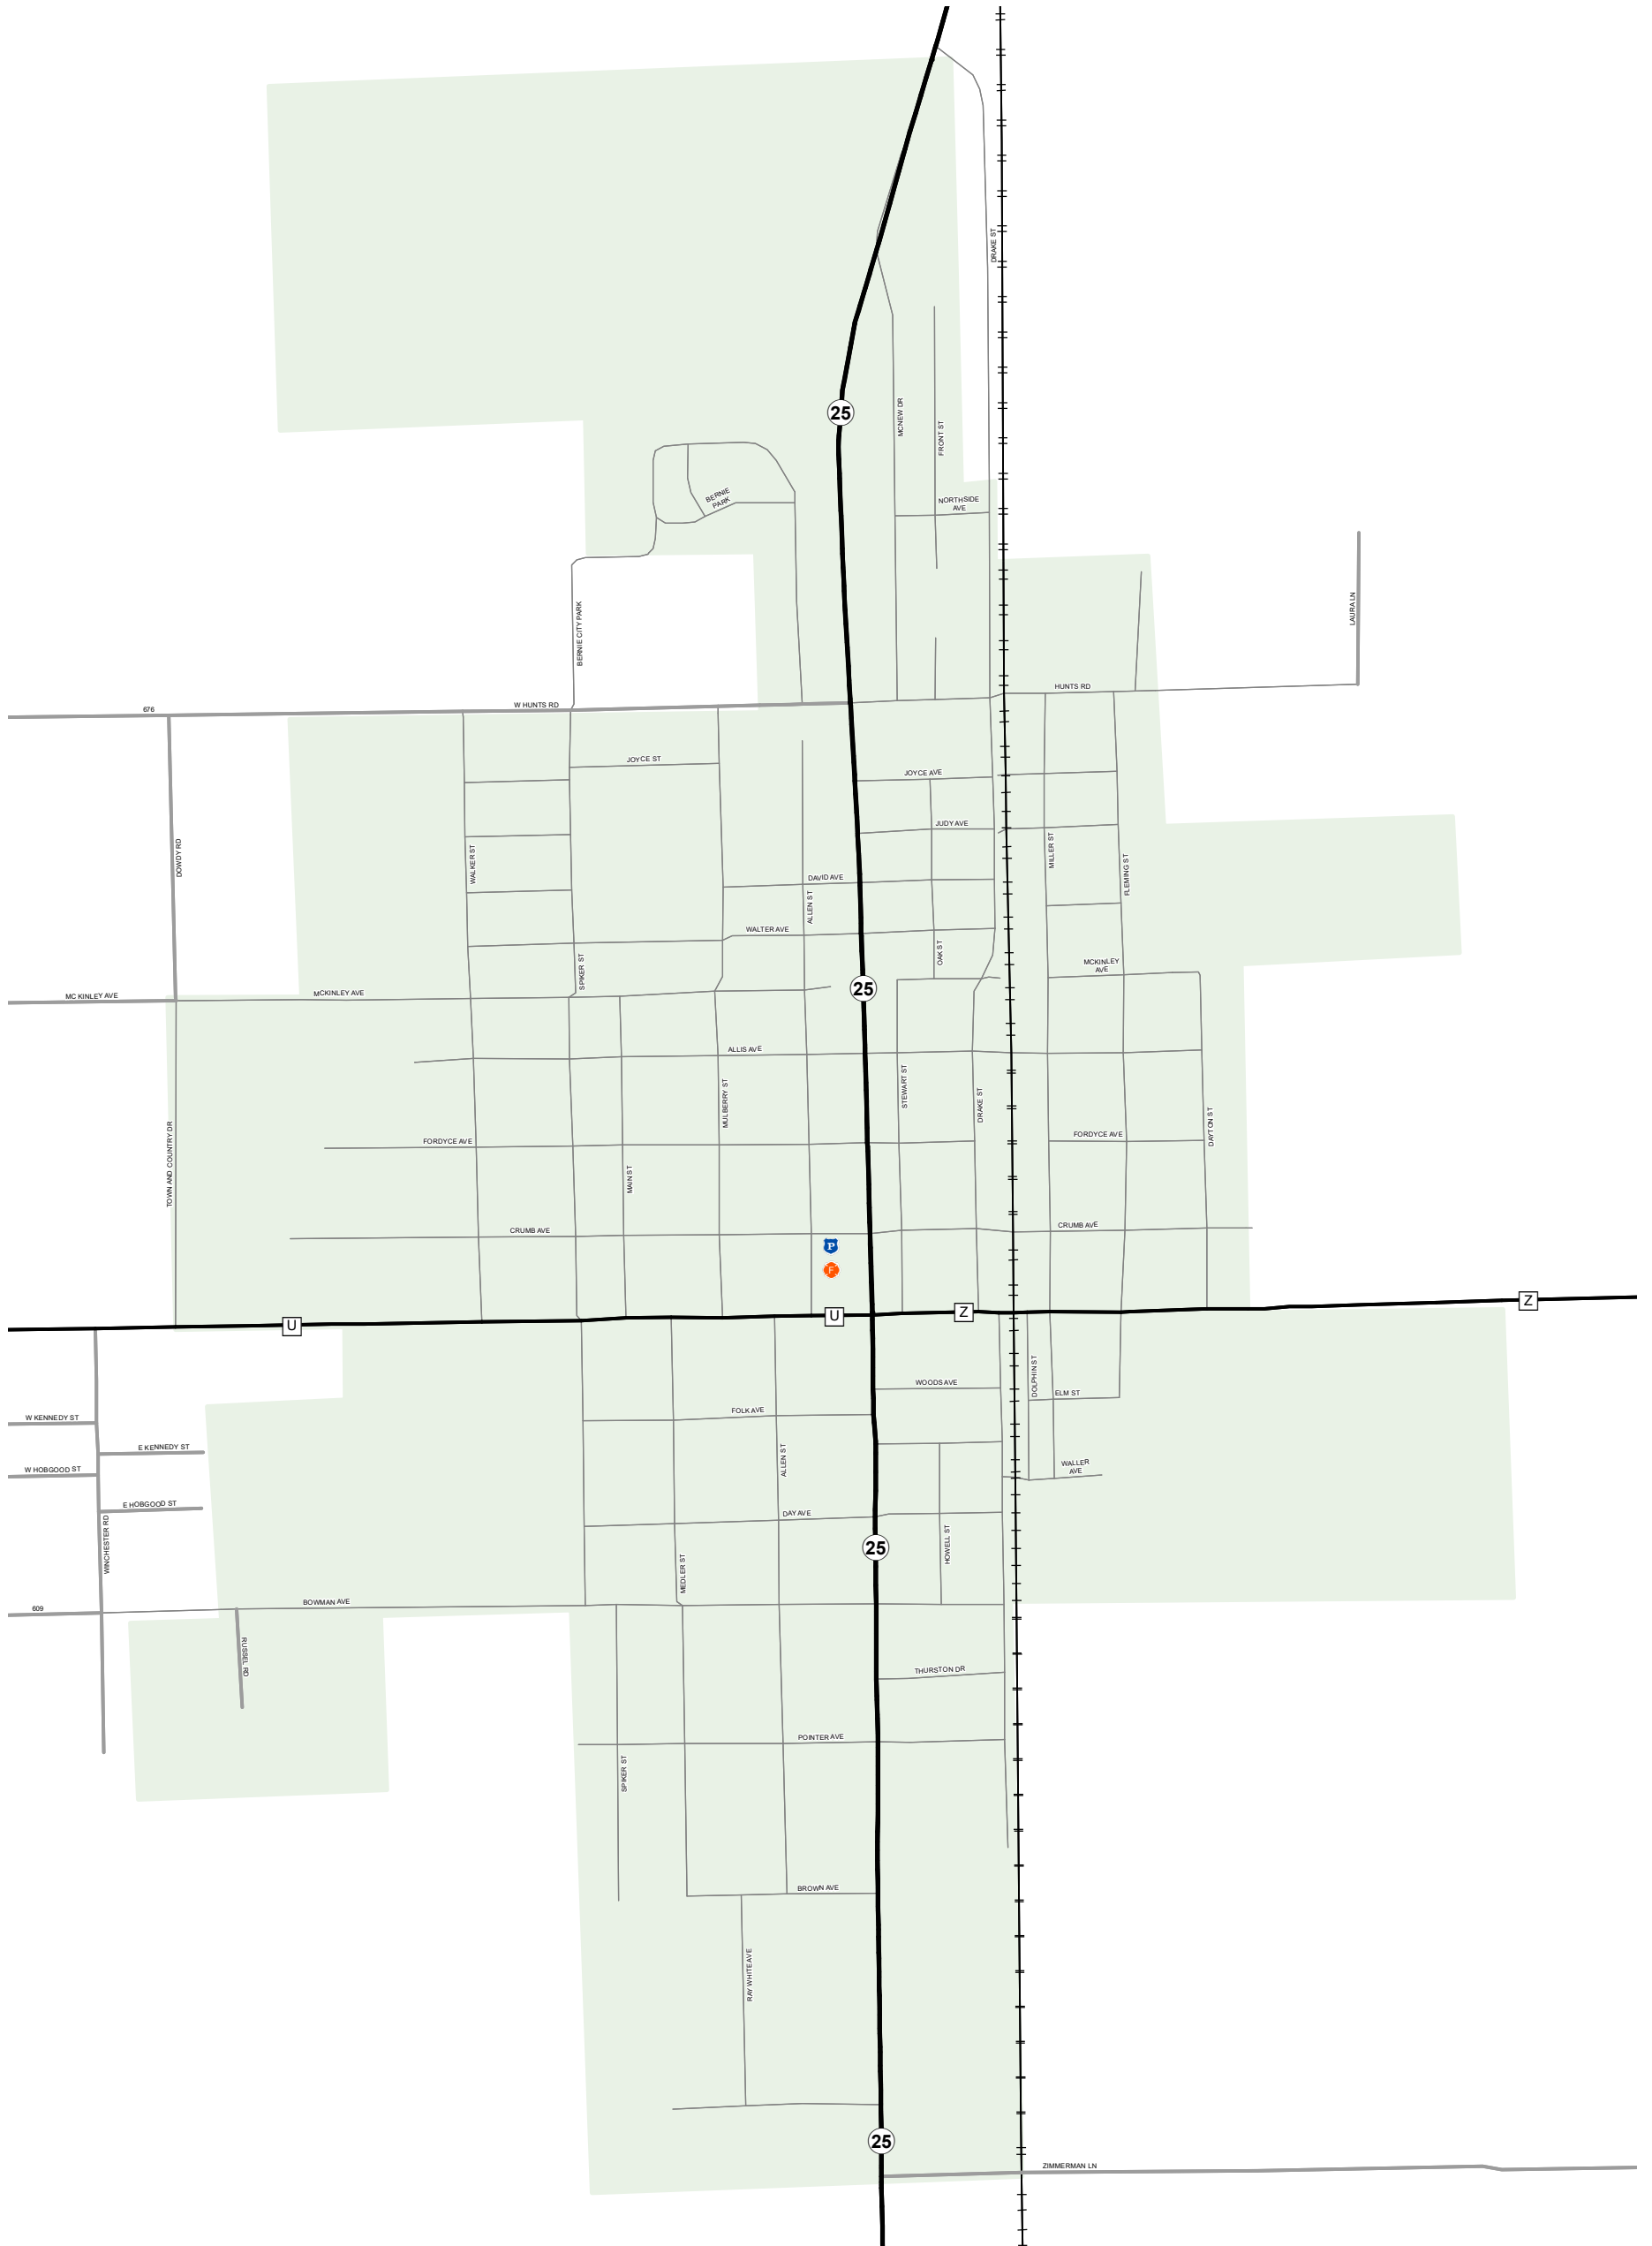

STODDARD COUNTY
 MISSOURI
 SOUTHEAST DISTRICT
 2021

BERNIE

Legend

- Interstate
- Interstate Loop
- US Route
- Business Route
- Missouri Route
- Letter Route
- County Road
- Railroad
- City Street
- Other Routes
- River or Stream
- Lake or Large River
- City Limits
- Surrounding City Limits
- County Boundary
- Metrolink Lines
- Fire Department
- Local Law Enforcement
- MSHP Office
- Missouri State Capitol
- County Courthouse
- Hospitals
- MoDOT Office
- MoDOT Maintenance Building
- Cemeteries
- Public Airports
- Amtrak Stations
- Metrolink Stations