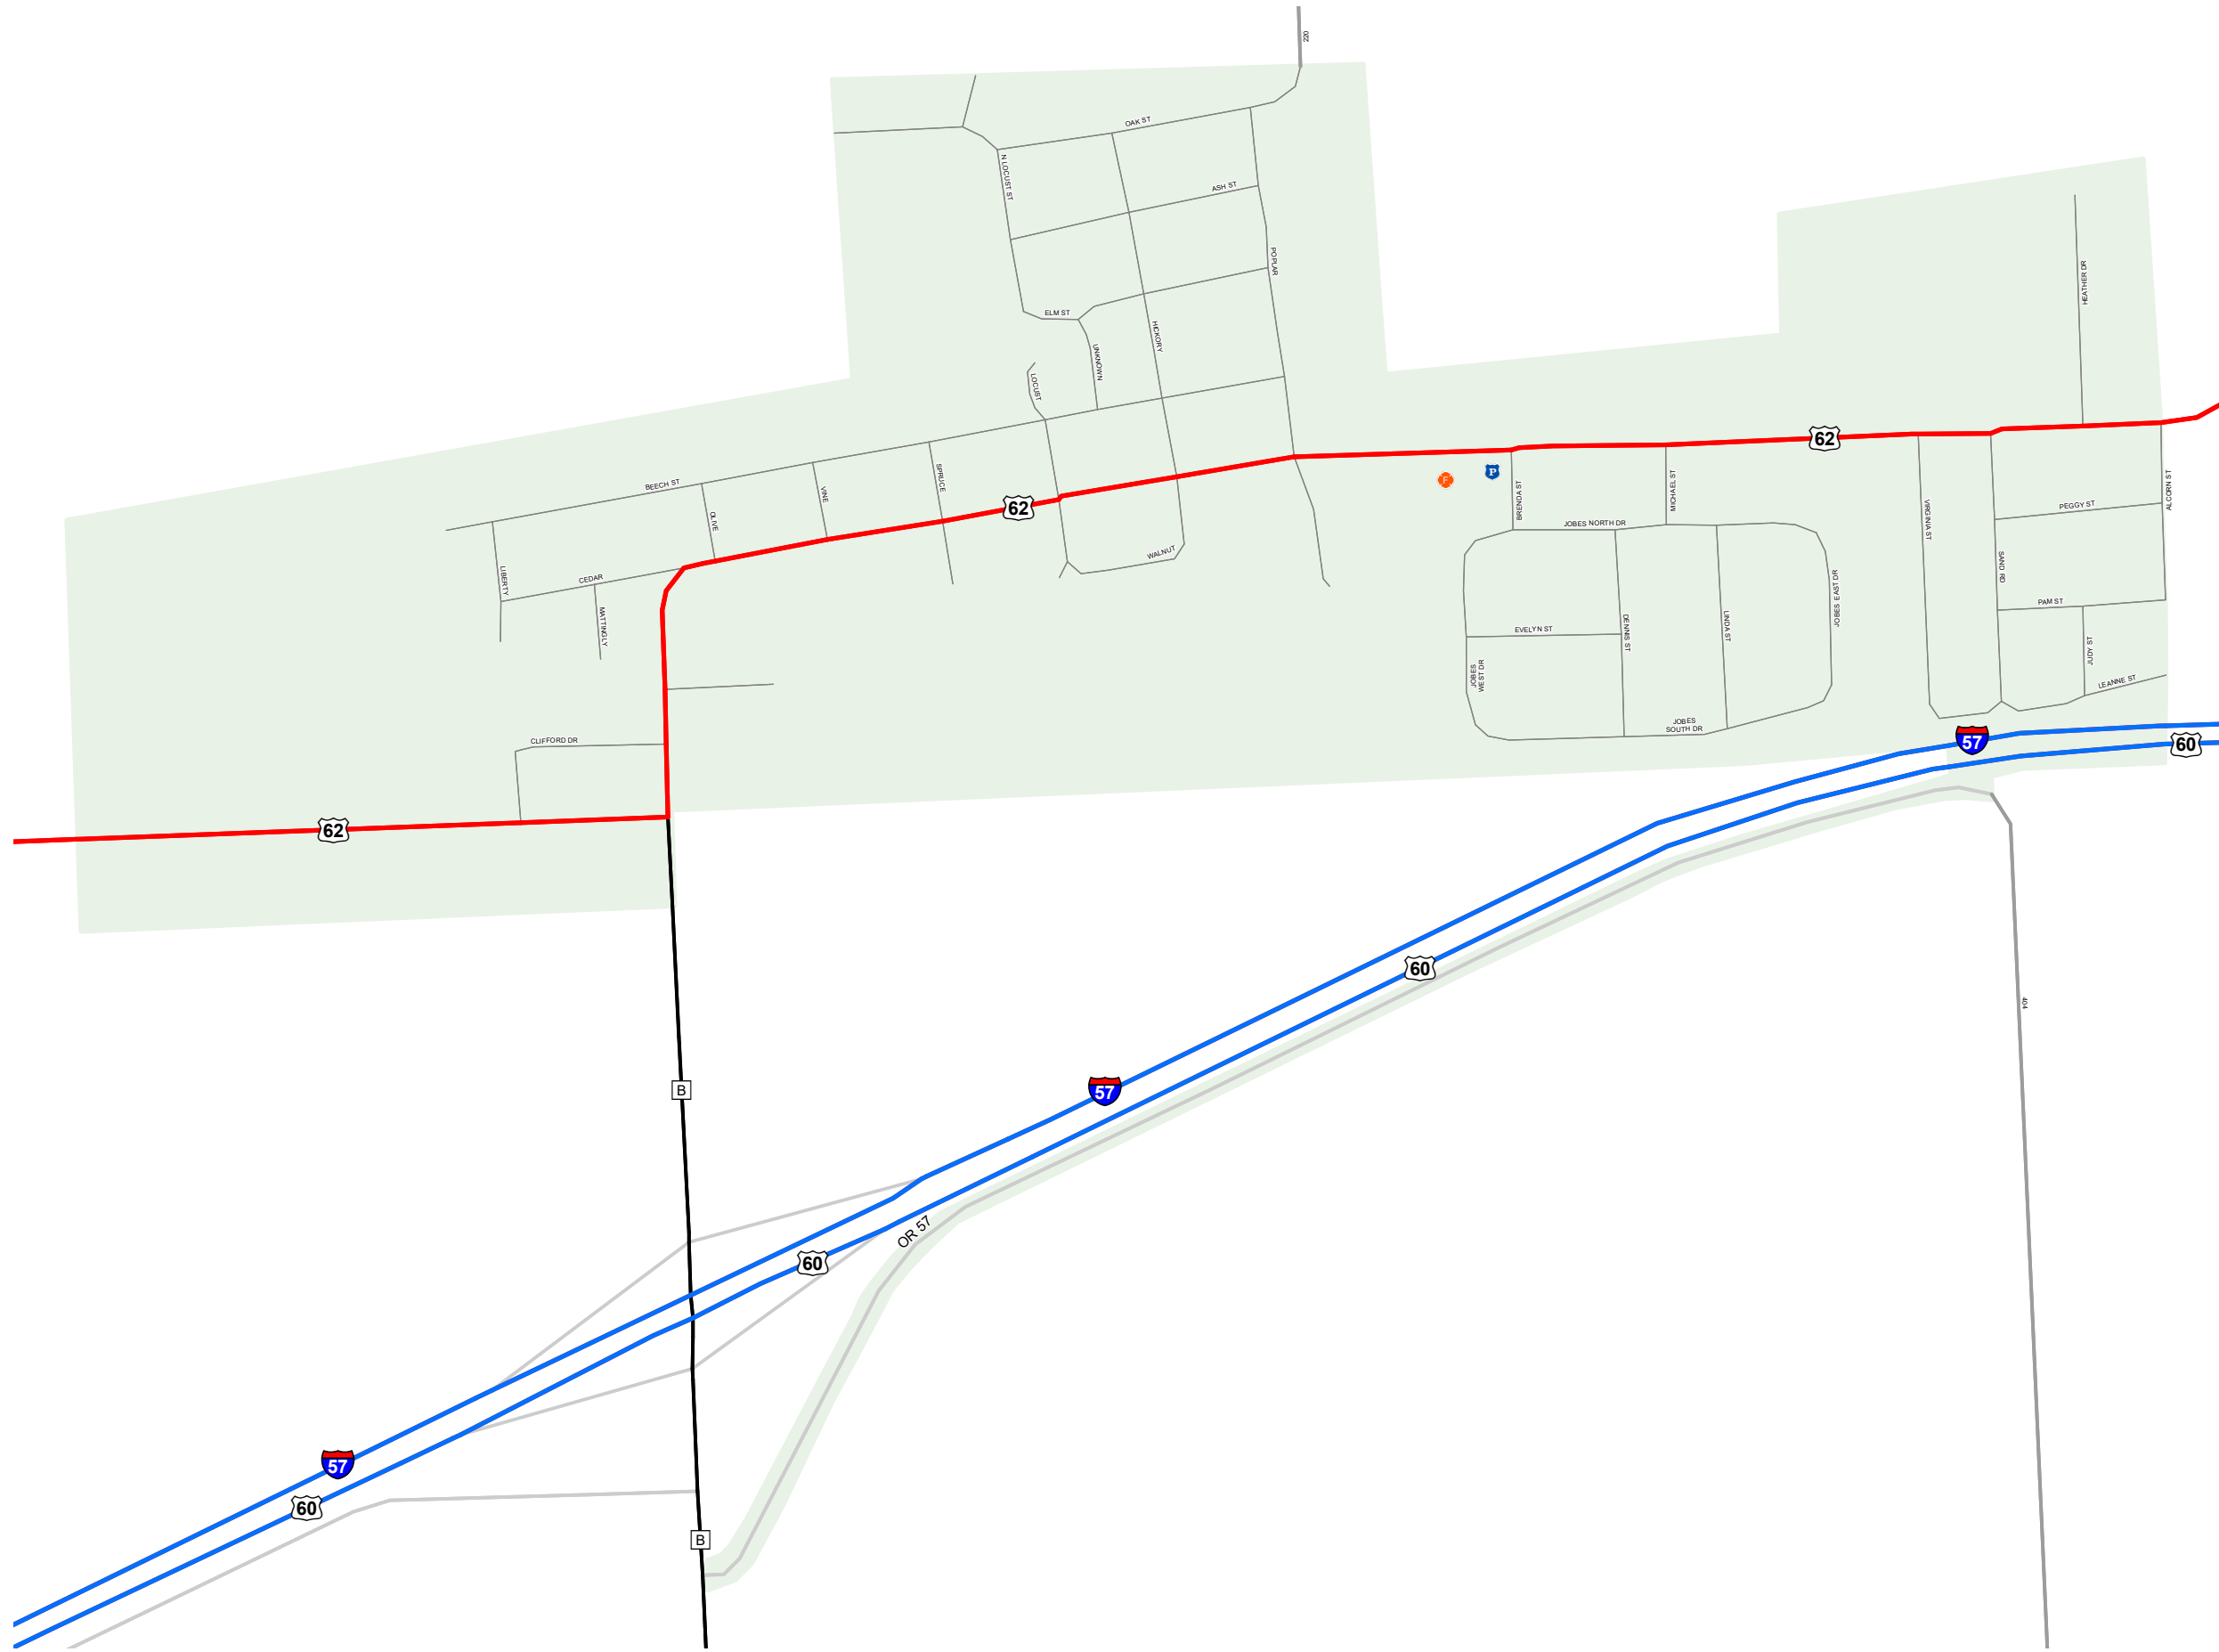

# BERTRAND

MISSISSIPPI COUNTY

MISSOURI

SOUTHEAST DISTRICT

2021

### Legend

- Interstate
- Interstate Loop
- US Route
- Business Route
- Missouri Route
- Letter Route
- County Road
- Railroad
- City Street
- Other Routes
- River or Stream
- Lake or Large River
- City Limits
- Surrounding City Limits
- County Boundary
- Metrolink Lines
- Fire Department
- Local Law Enforcement
- MSHP Office
- Missouri State Capitol
- County Courthouse
- Hospitals
- MoDOT Office
- MoDOT Maintenance Building
- Cemeteries
- Public Airports
- Amtrak Stations
- Metrolink Stations