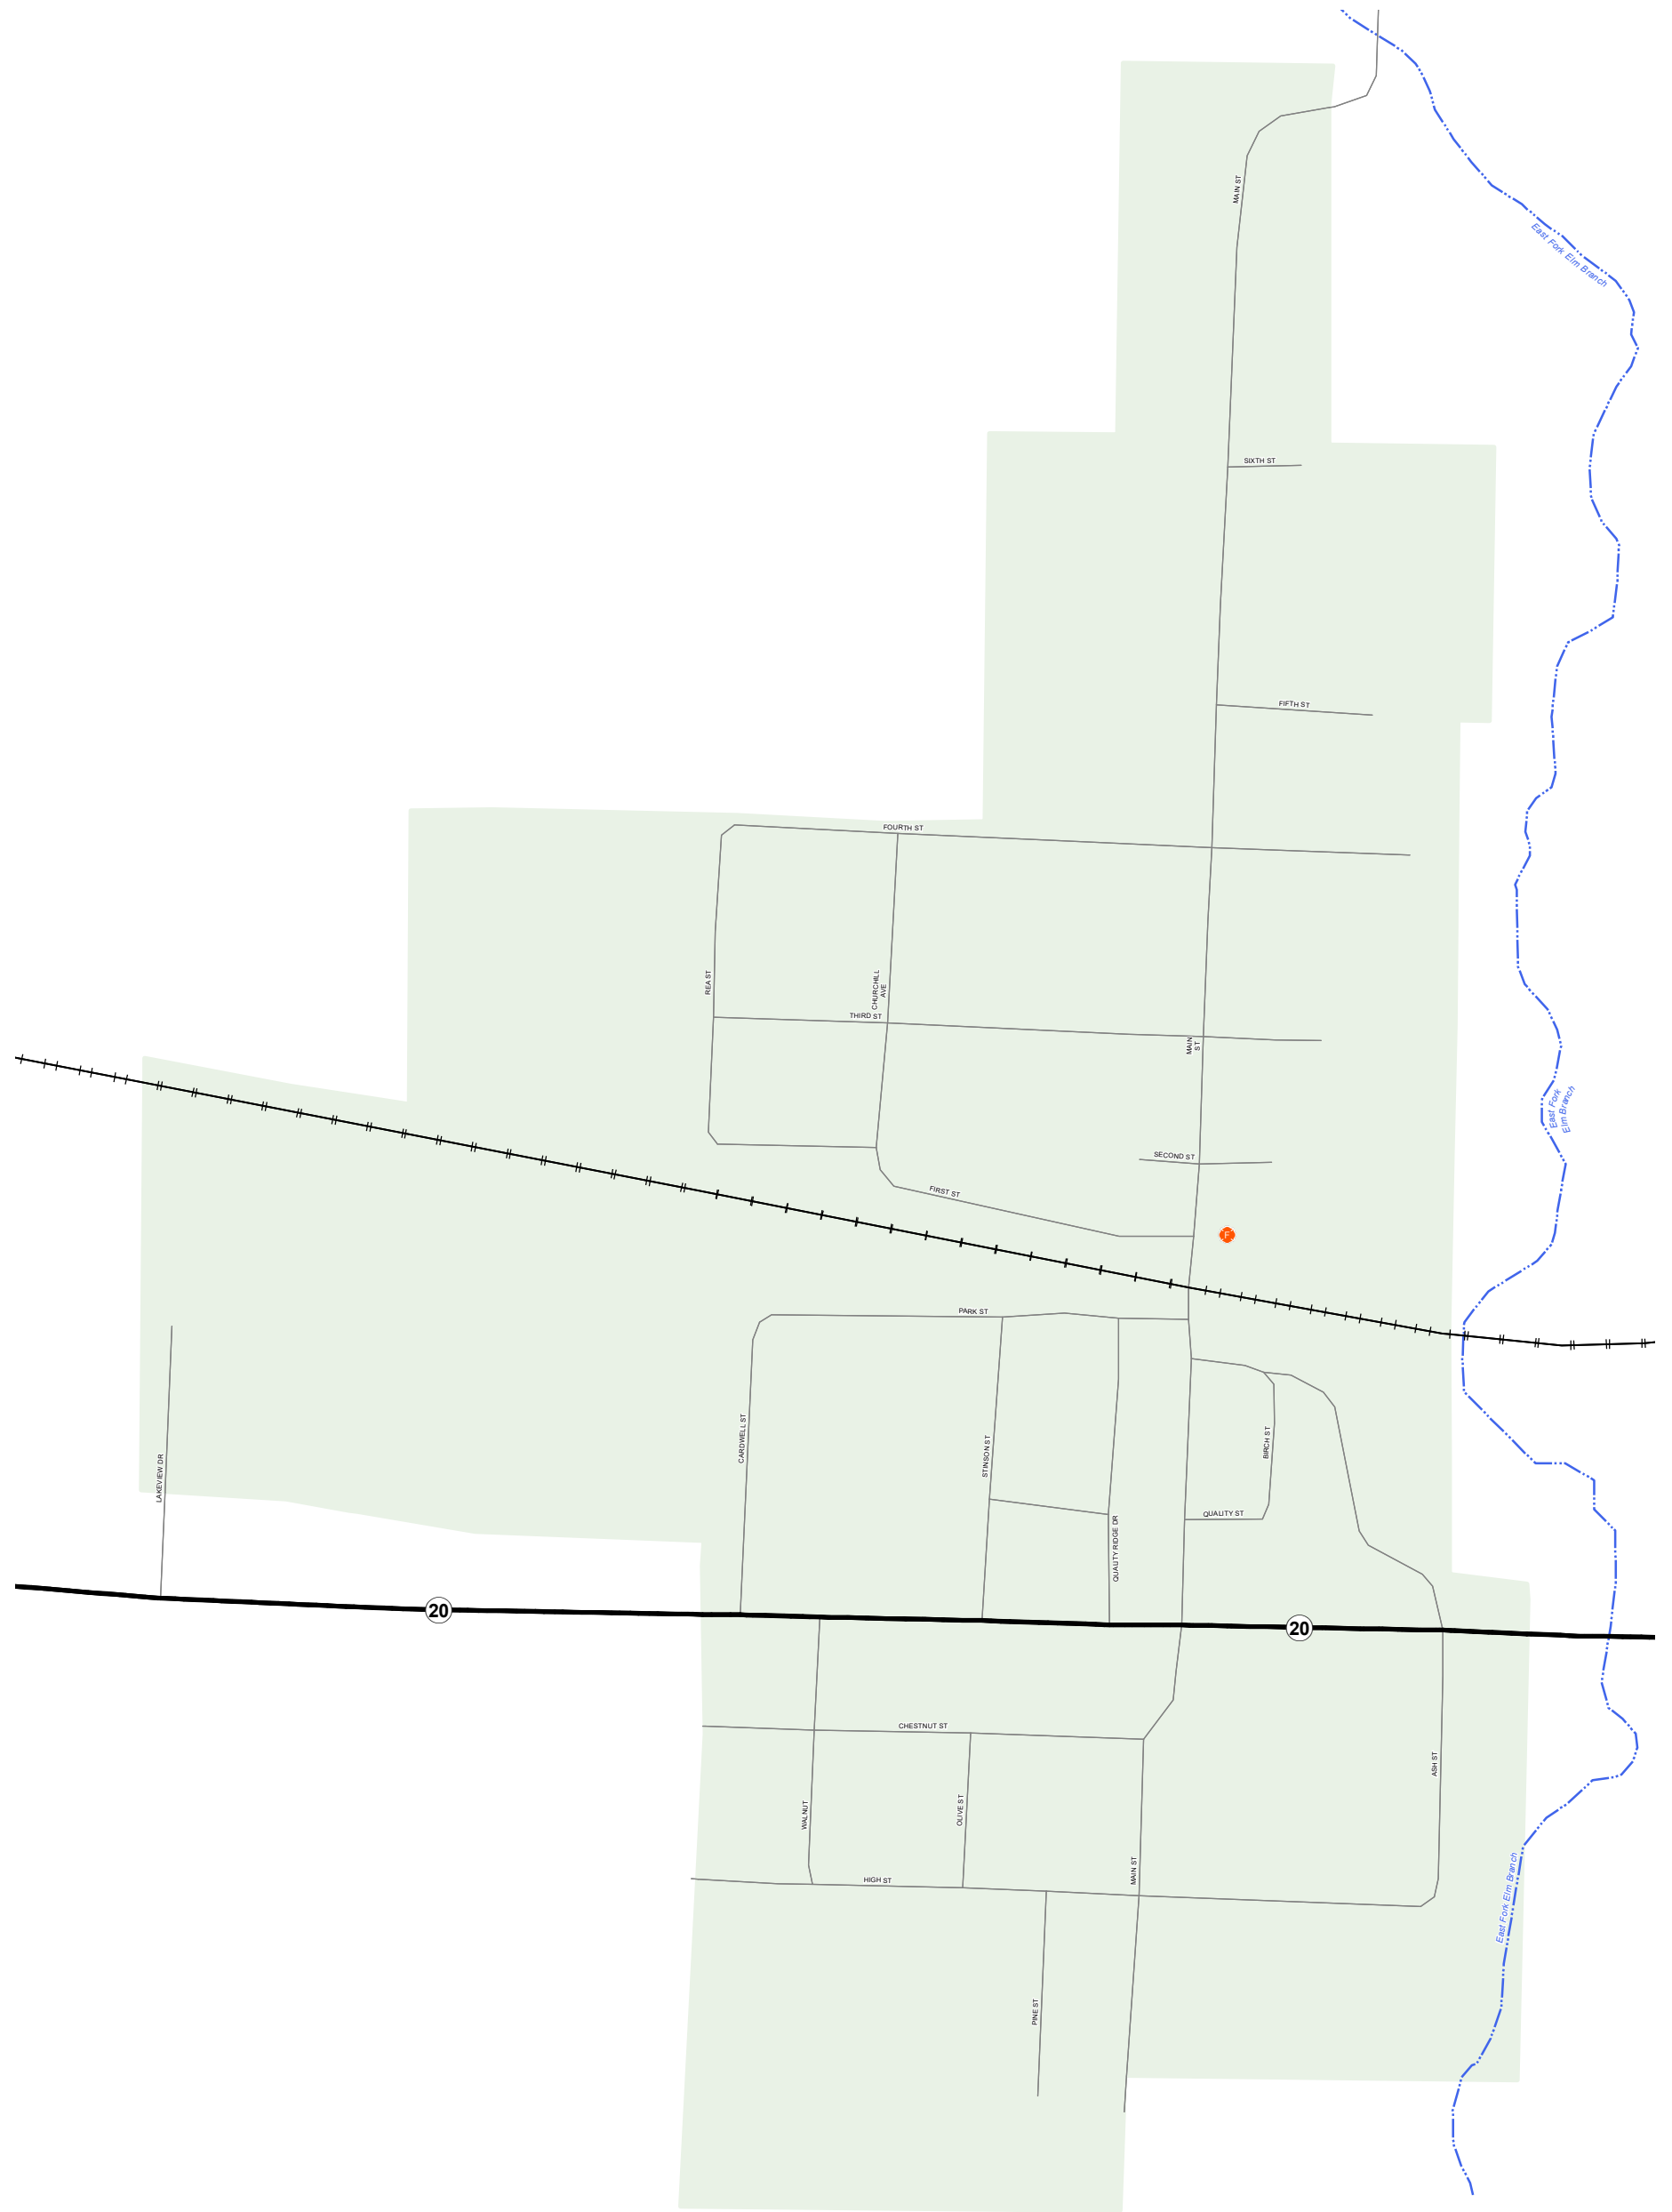

SALINE COUNTY
 MISSOURI
 KANSAS CITY DISTRICT
 2021

BLACKBURN

Legend

- Interstate
- Interstate Loop
- US Route
- Business Route
- Missouri Route
- Letter Route
- County Road
- Railroad
- City Street
- Other Routes
- River or Stream
- Lake or Large River
- City Limits
- Surrounding City Limits
- County Boundary
- Metrolink Lines
- Fire Department
- P Local Law Enforcement
- P MSHP Office
- ★ Missouri State Capitol
- ⊕ County Courthouse
- H Hospitals
- MoDOT Office
- MoDOT Maintenance Building
- ⚰ Cemeteries
- ✈ Public Airports
- A Amtrak Stations
- Metrolink Stations