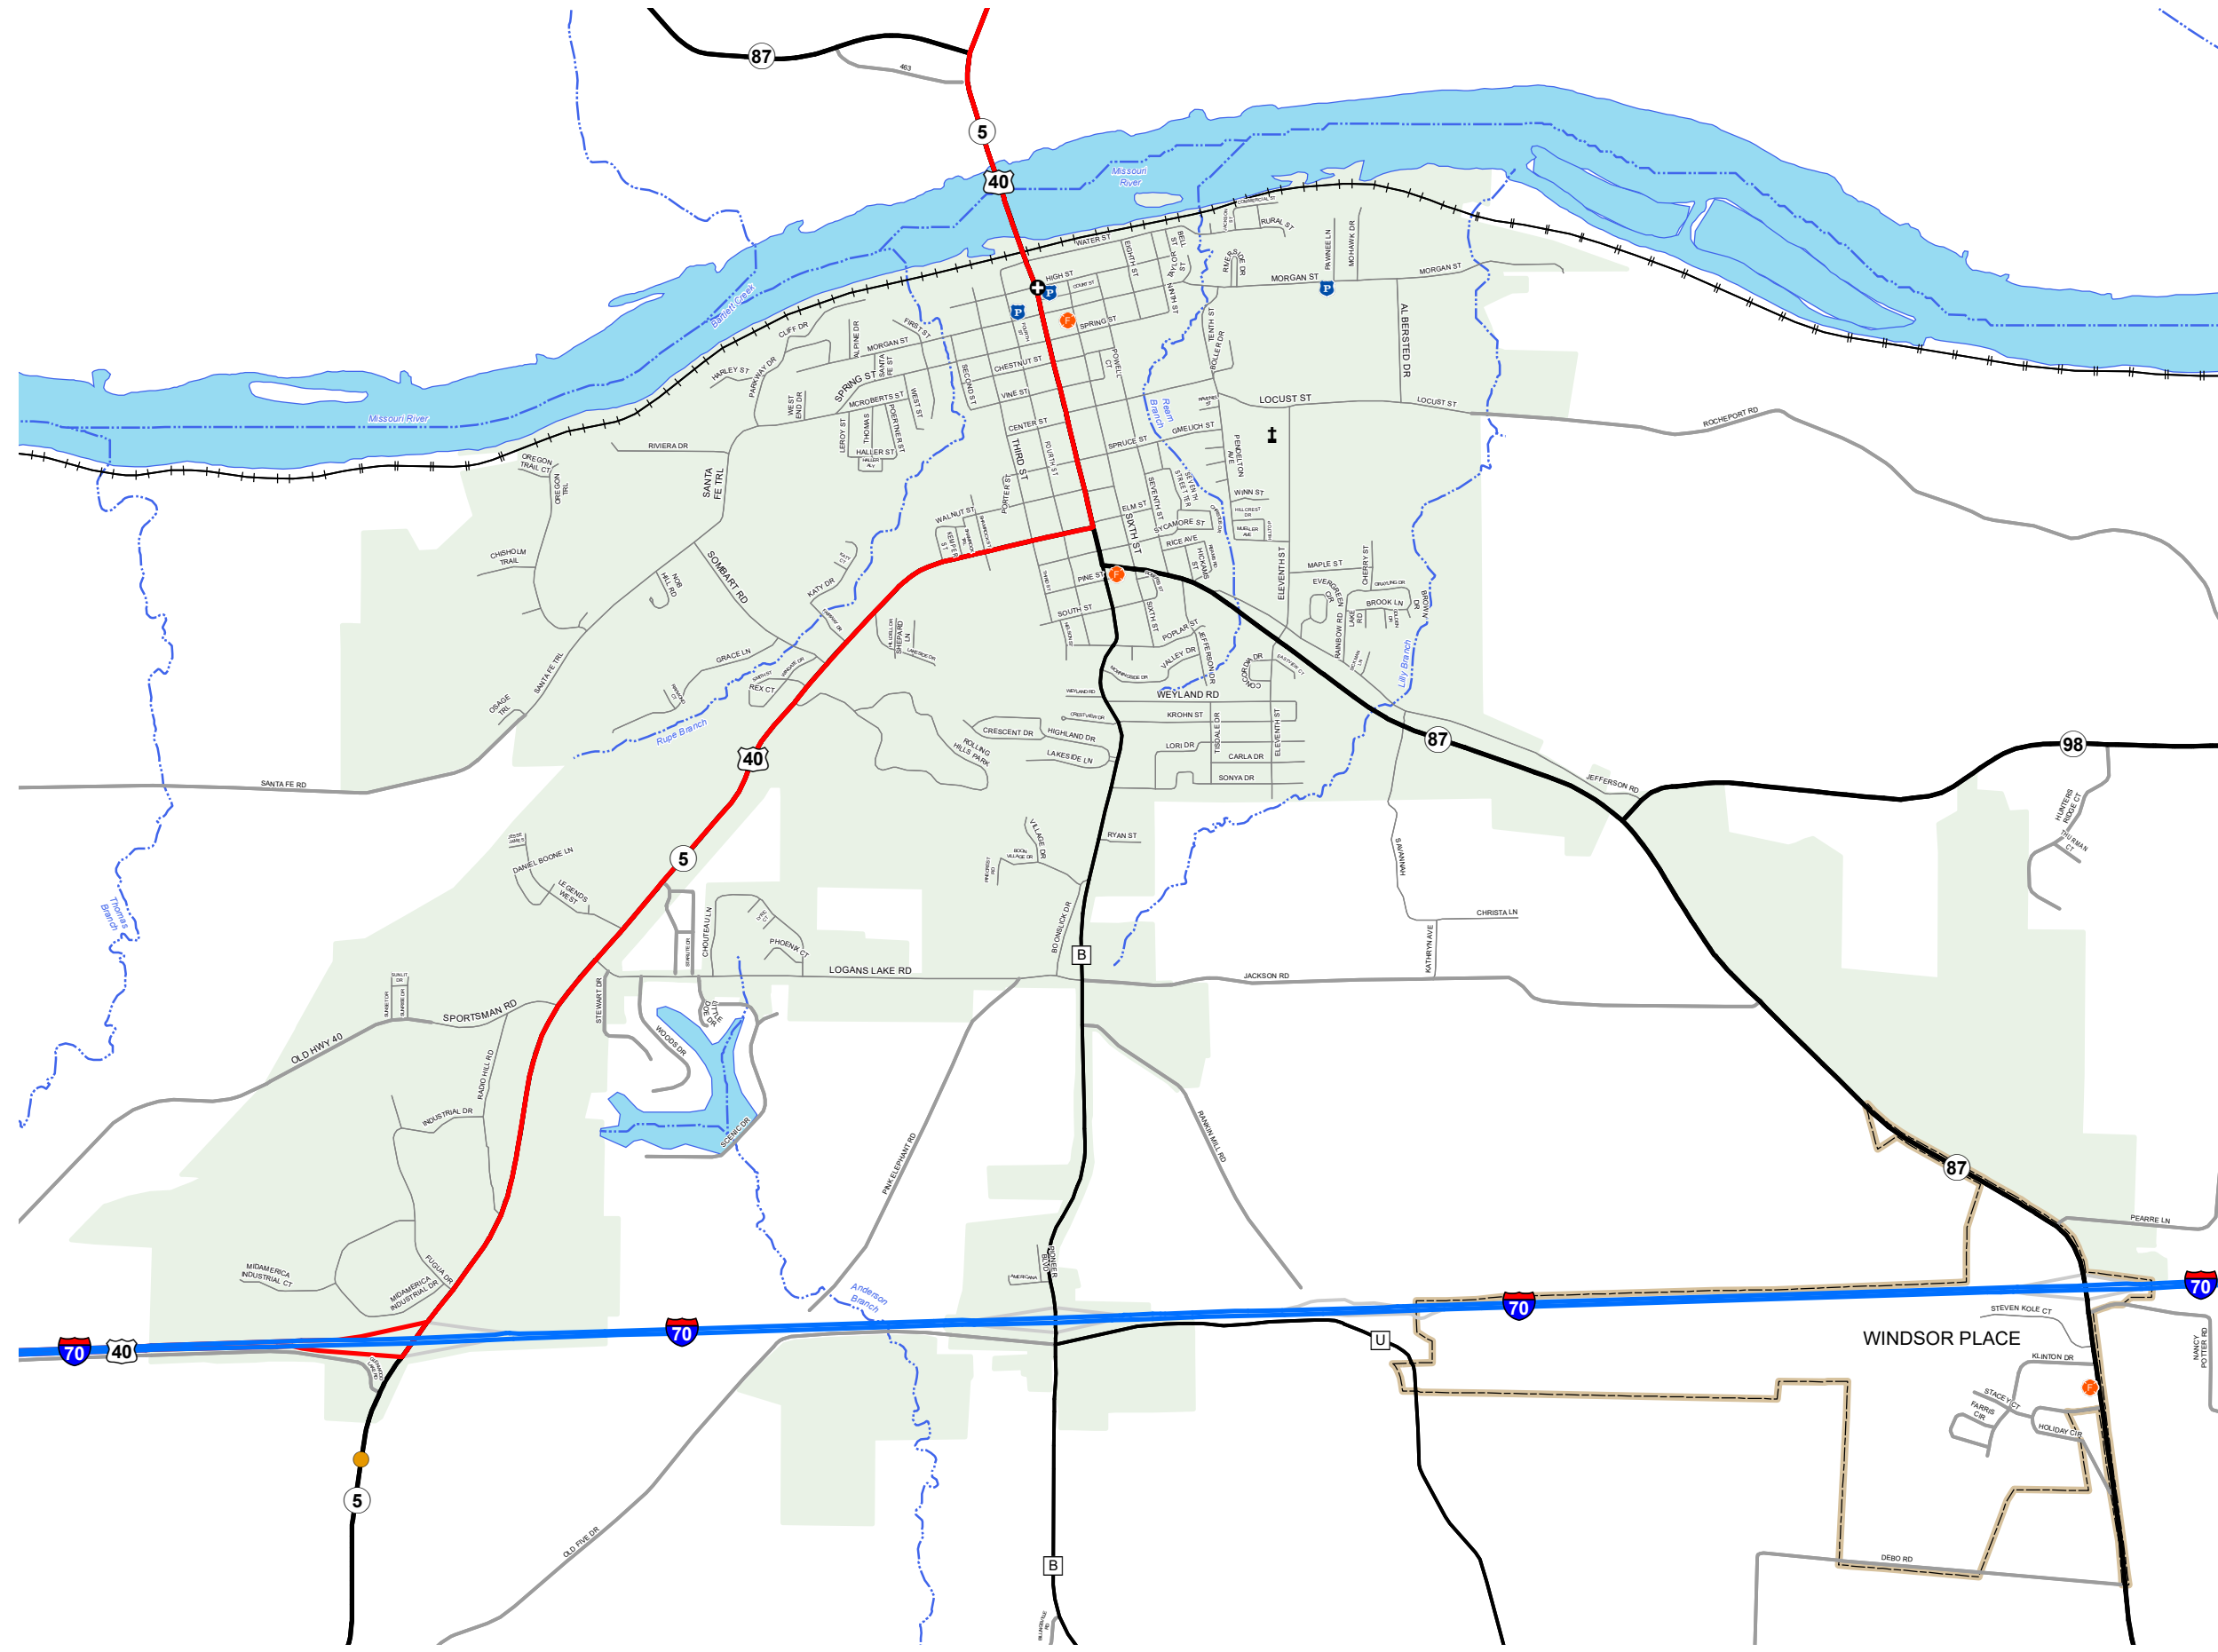

# BOONVILLE

COOPER COUNTY  
MISSOURI  
CENTRAL DISTRICT

2021

- Legend**
- Interstate
  - Interstate Loop
  - US Route
  - Business Route
  - Missouri Route
  - Letter Route
  - County Road
  - Railroad
  - City Street
  - Other Routes
  - River or Stream
  - Lake or Large River
  - City Limits
  - Surrounding City Limits
  - County Boundary
  - Metrolink Lines
  - Fire Department
  - Local Law Enforcement
  - MSHP Office
  - ★ Missouri State Capitol
  - County Courthouse
  - Hospitals
  - MoDOT Office
  - MoDOT Maintenance Building
  - † Cemeteries
  - ✈ Public Airports
  - Amtrak Stations
  - Metrolink Stations