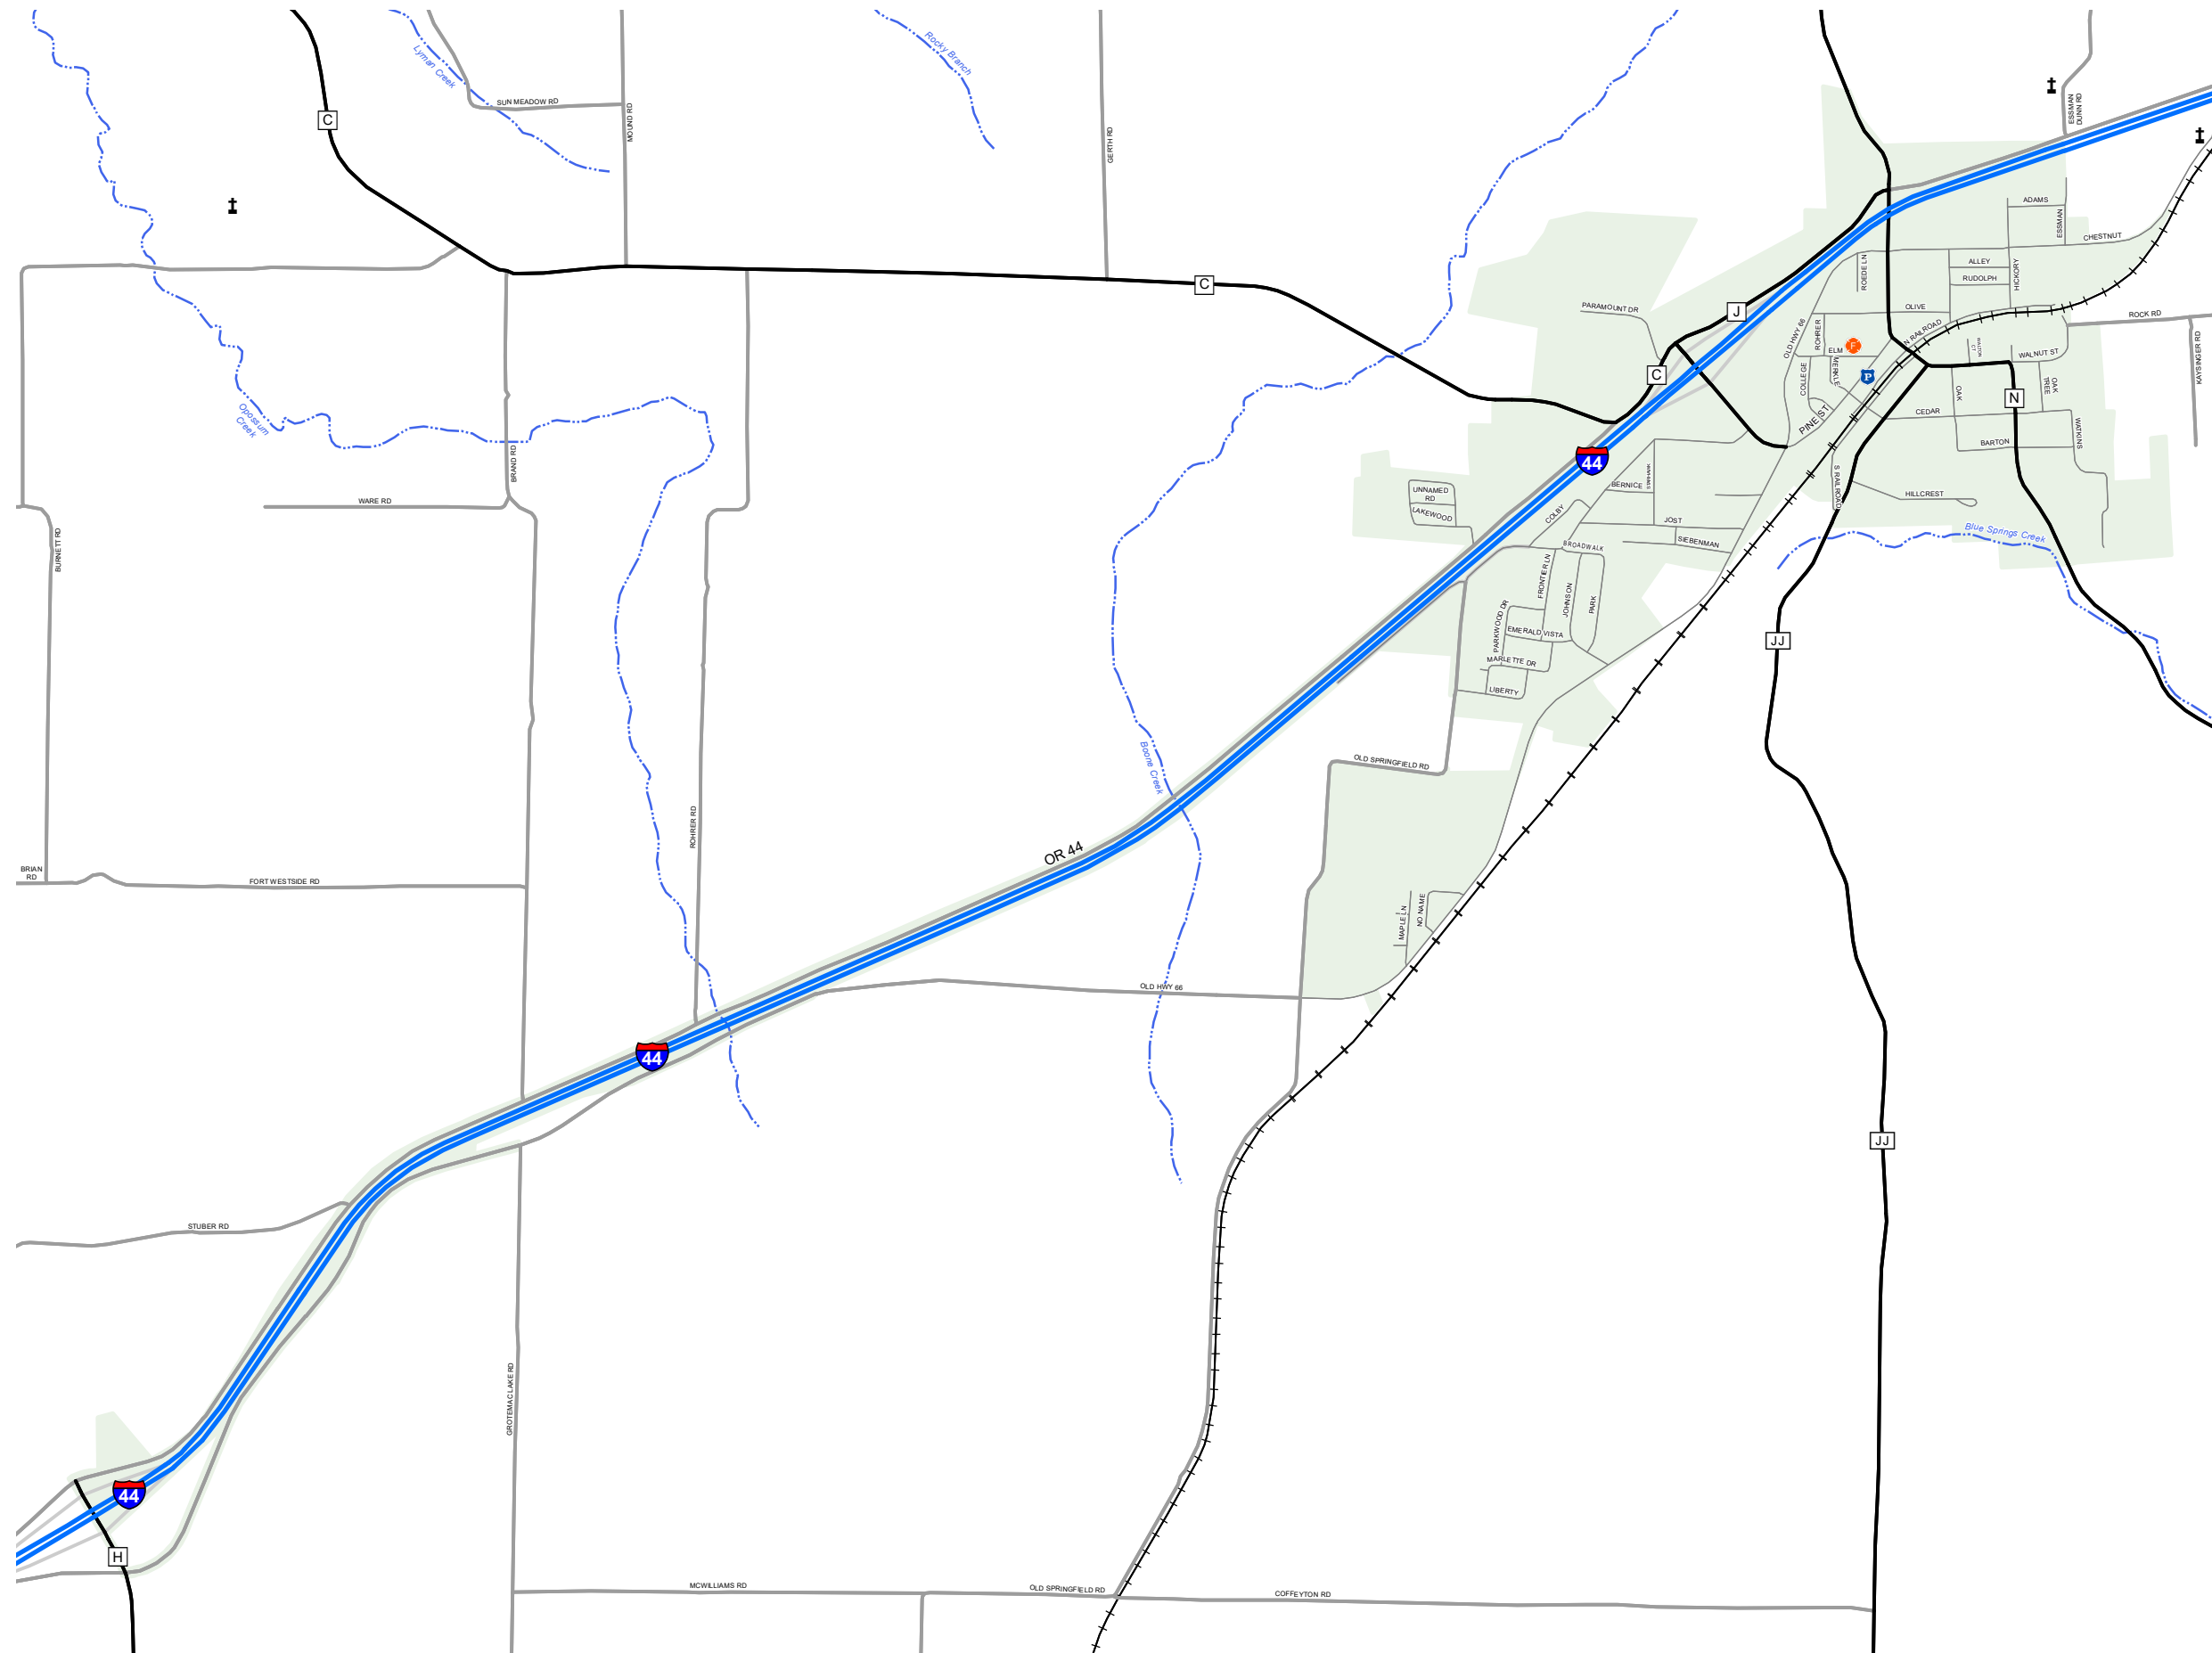

BOURBON

CRAWFORD COUNTY

MISSOURI

CENTRAL DISTRICT

2021

- Legend**
- Interstate
 - Interstate Loop
 - US Route
 - Business Route
 - Missouri Route
 - Letter Route
 - County Road
 - Railroad
 - City Street
 - Other Routes
 - Lake or Large River
 - City Limits
 - Surrounding City Limits
 - County Boundary
 - Metrolink Lines
 - Fire Department
 - Local Law Enforcement
 - MSHP Office
 - Missouri State Capitol
 - County Courthouse
 - Hospitals
 - MoDOT Office
 - MoDOT Maintenance Building
 - Cemeteries
 - Public Airports
 - Amtrak Stations
 - Metrolink Stations