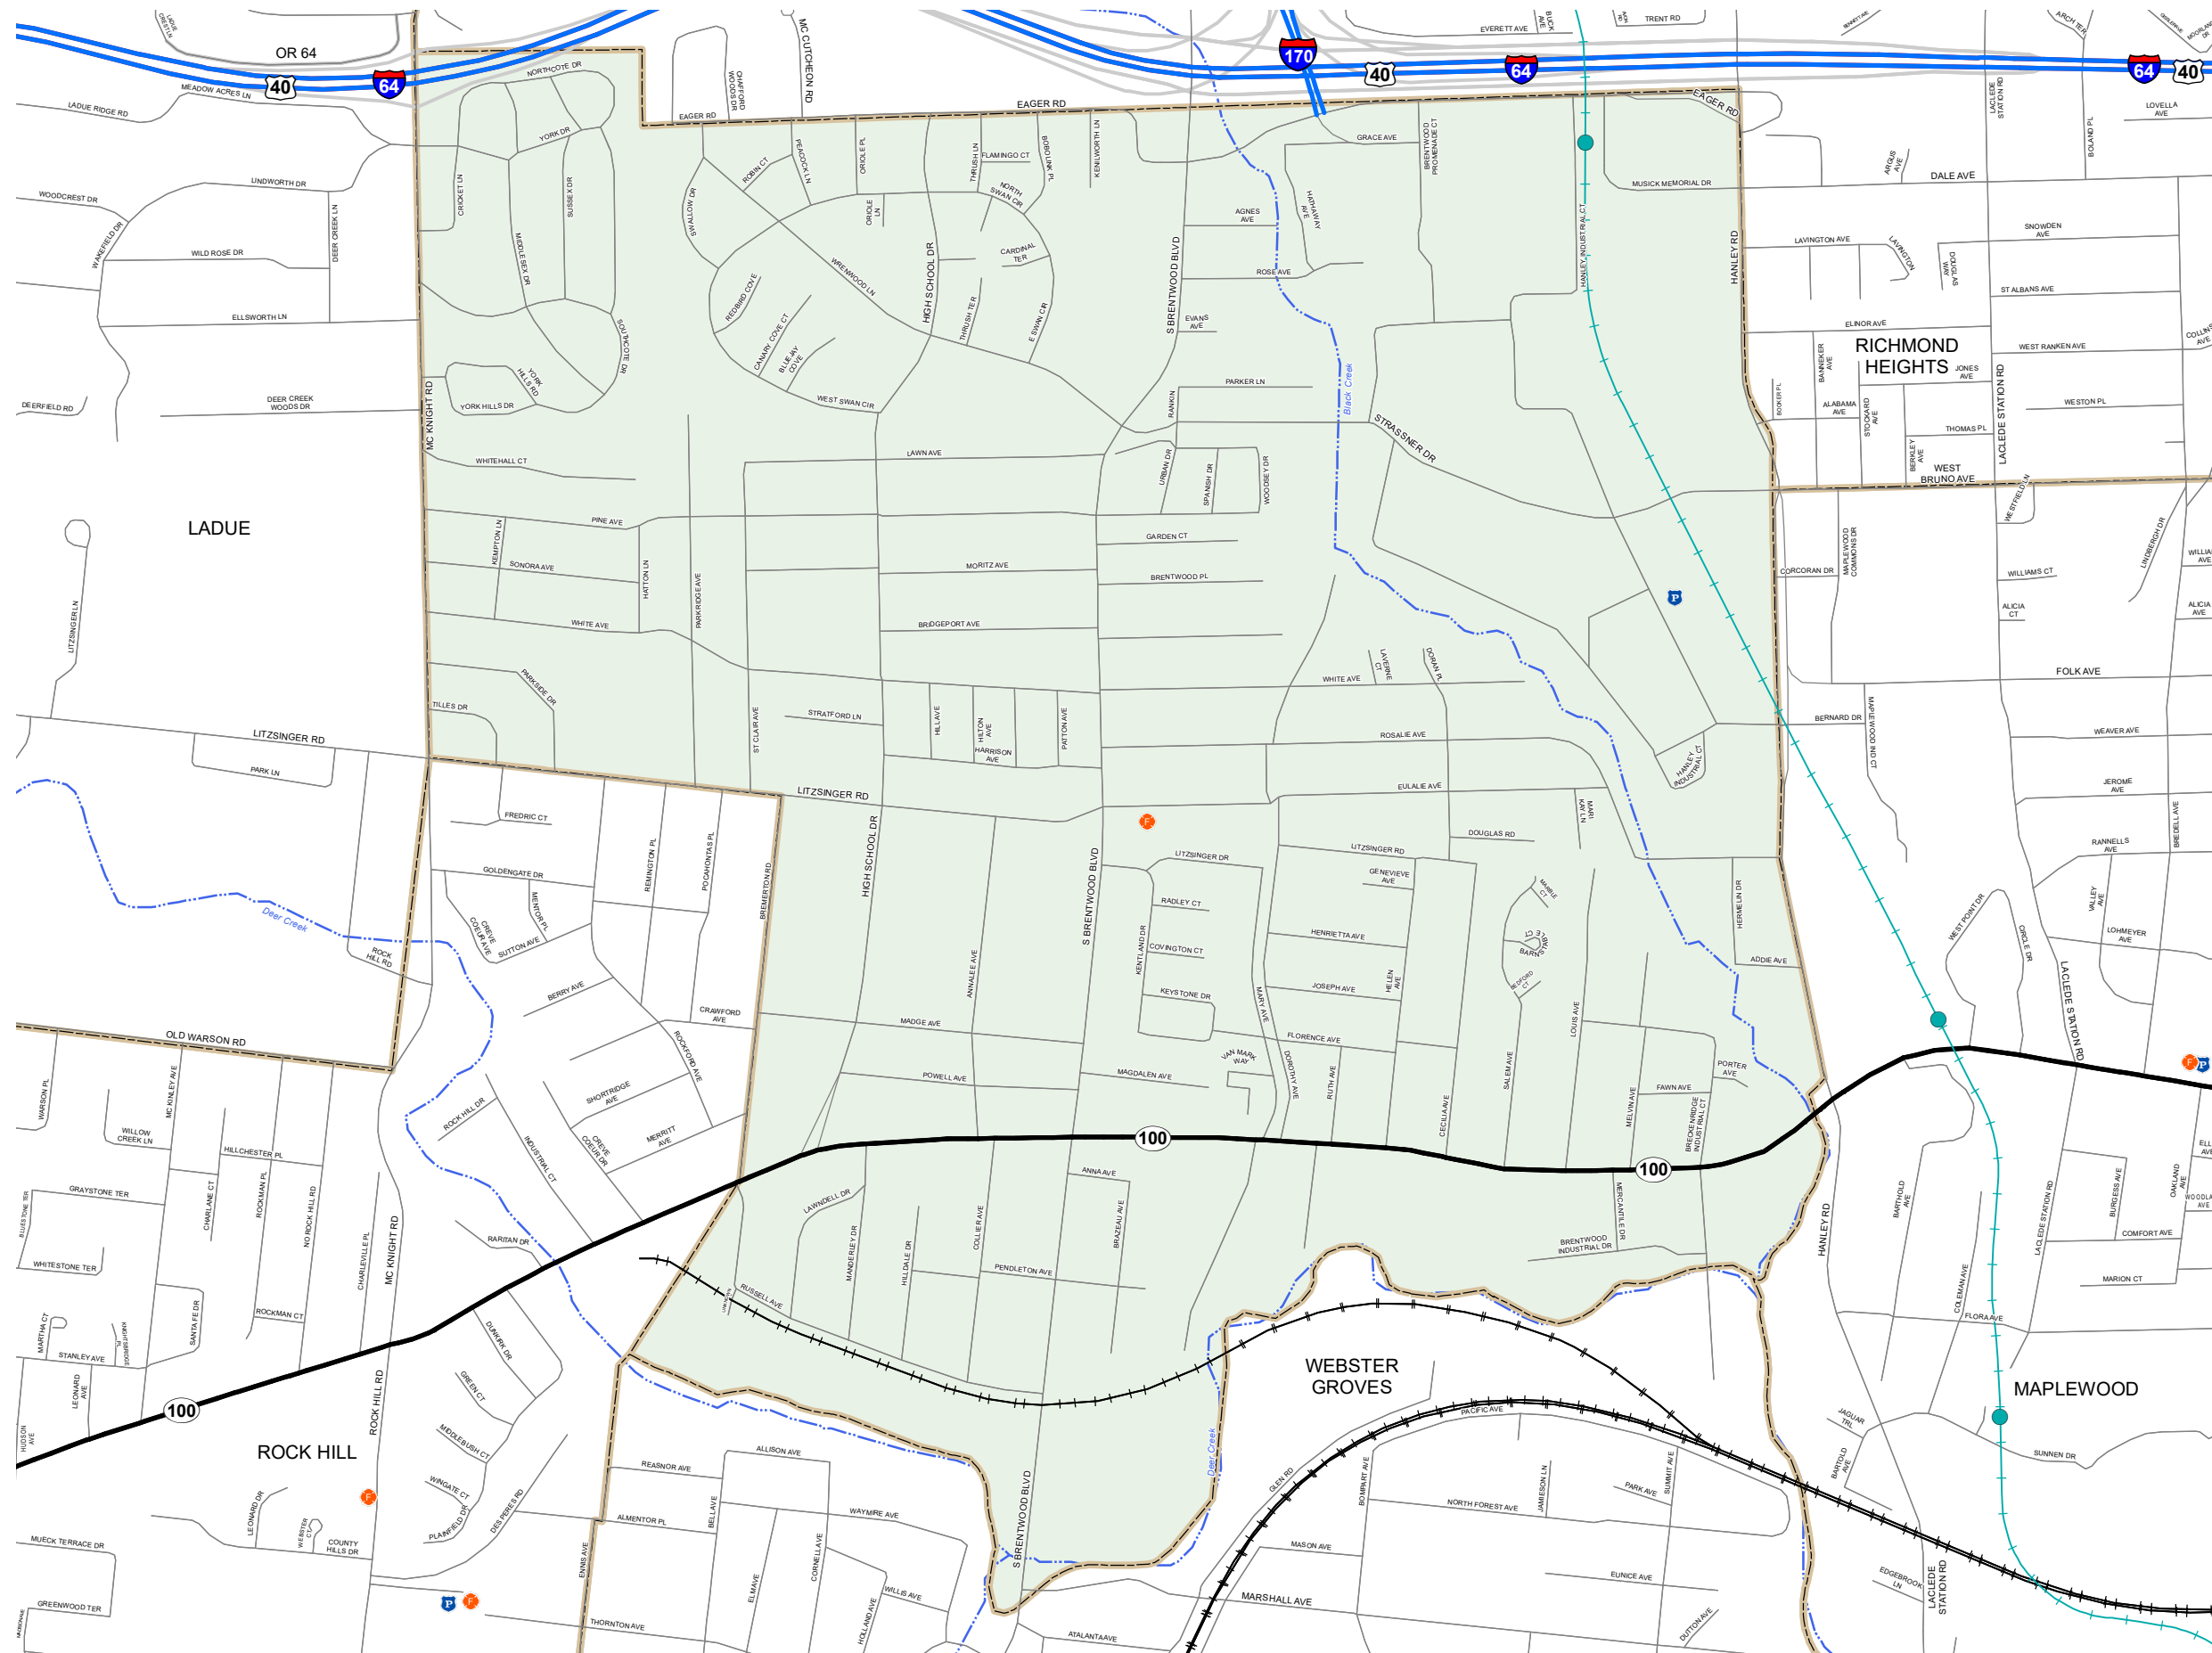

BRENTWOOD

ST. LOUIS COUNTY

MISSOURI

ST. LOUIS DISTRICT

2021

Legend

- Interstate
- Interstate Loop
- US Route
- Business Route
- Missouri Route
- Letter Route
- County Road
- Railroad
- City Street
- Other Routes
- River or Stream
- Lake or Large River
- City Limits
- Surrounding City Limits
- County Boundary
- Metrolink Lines
- Fire Department
- Local Law Enforcement
- MSHP Office
- Missouri State Capitol
- County Courthouse
- Hospitals
- MoDOT Office
- MoDOT Maintenance Building
- Cemeteries
- Public Airports
- Amtrak Stations
- Metrolink Stations