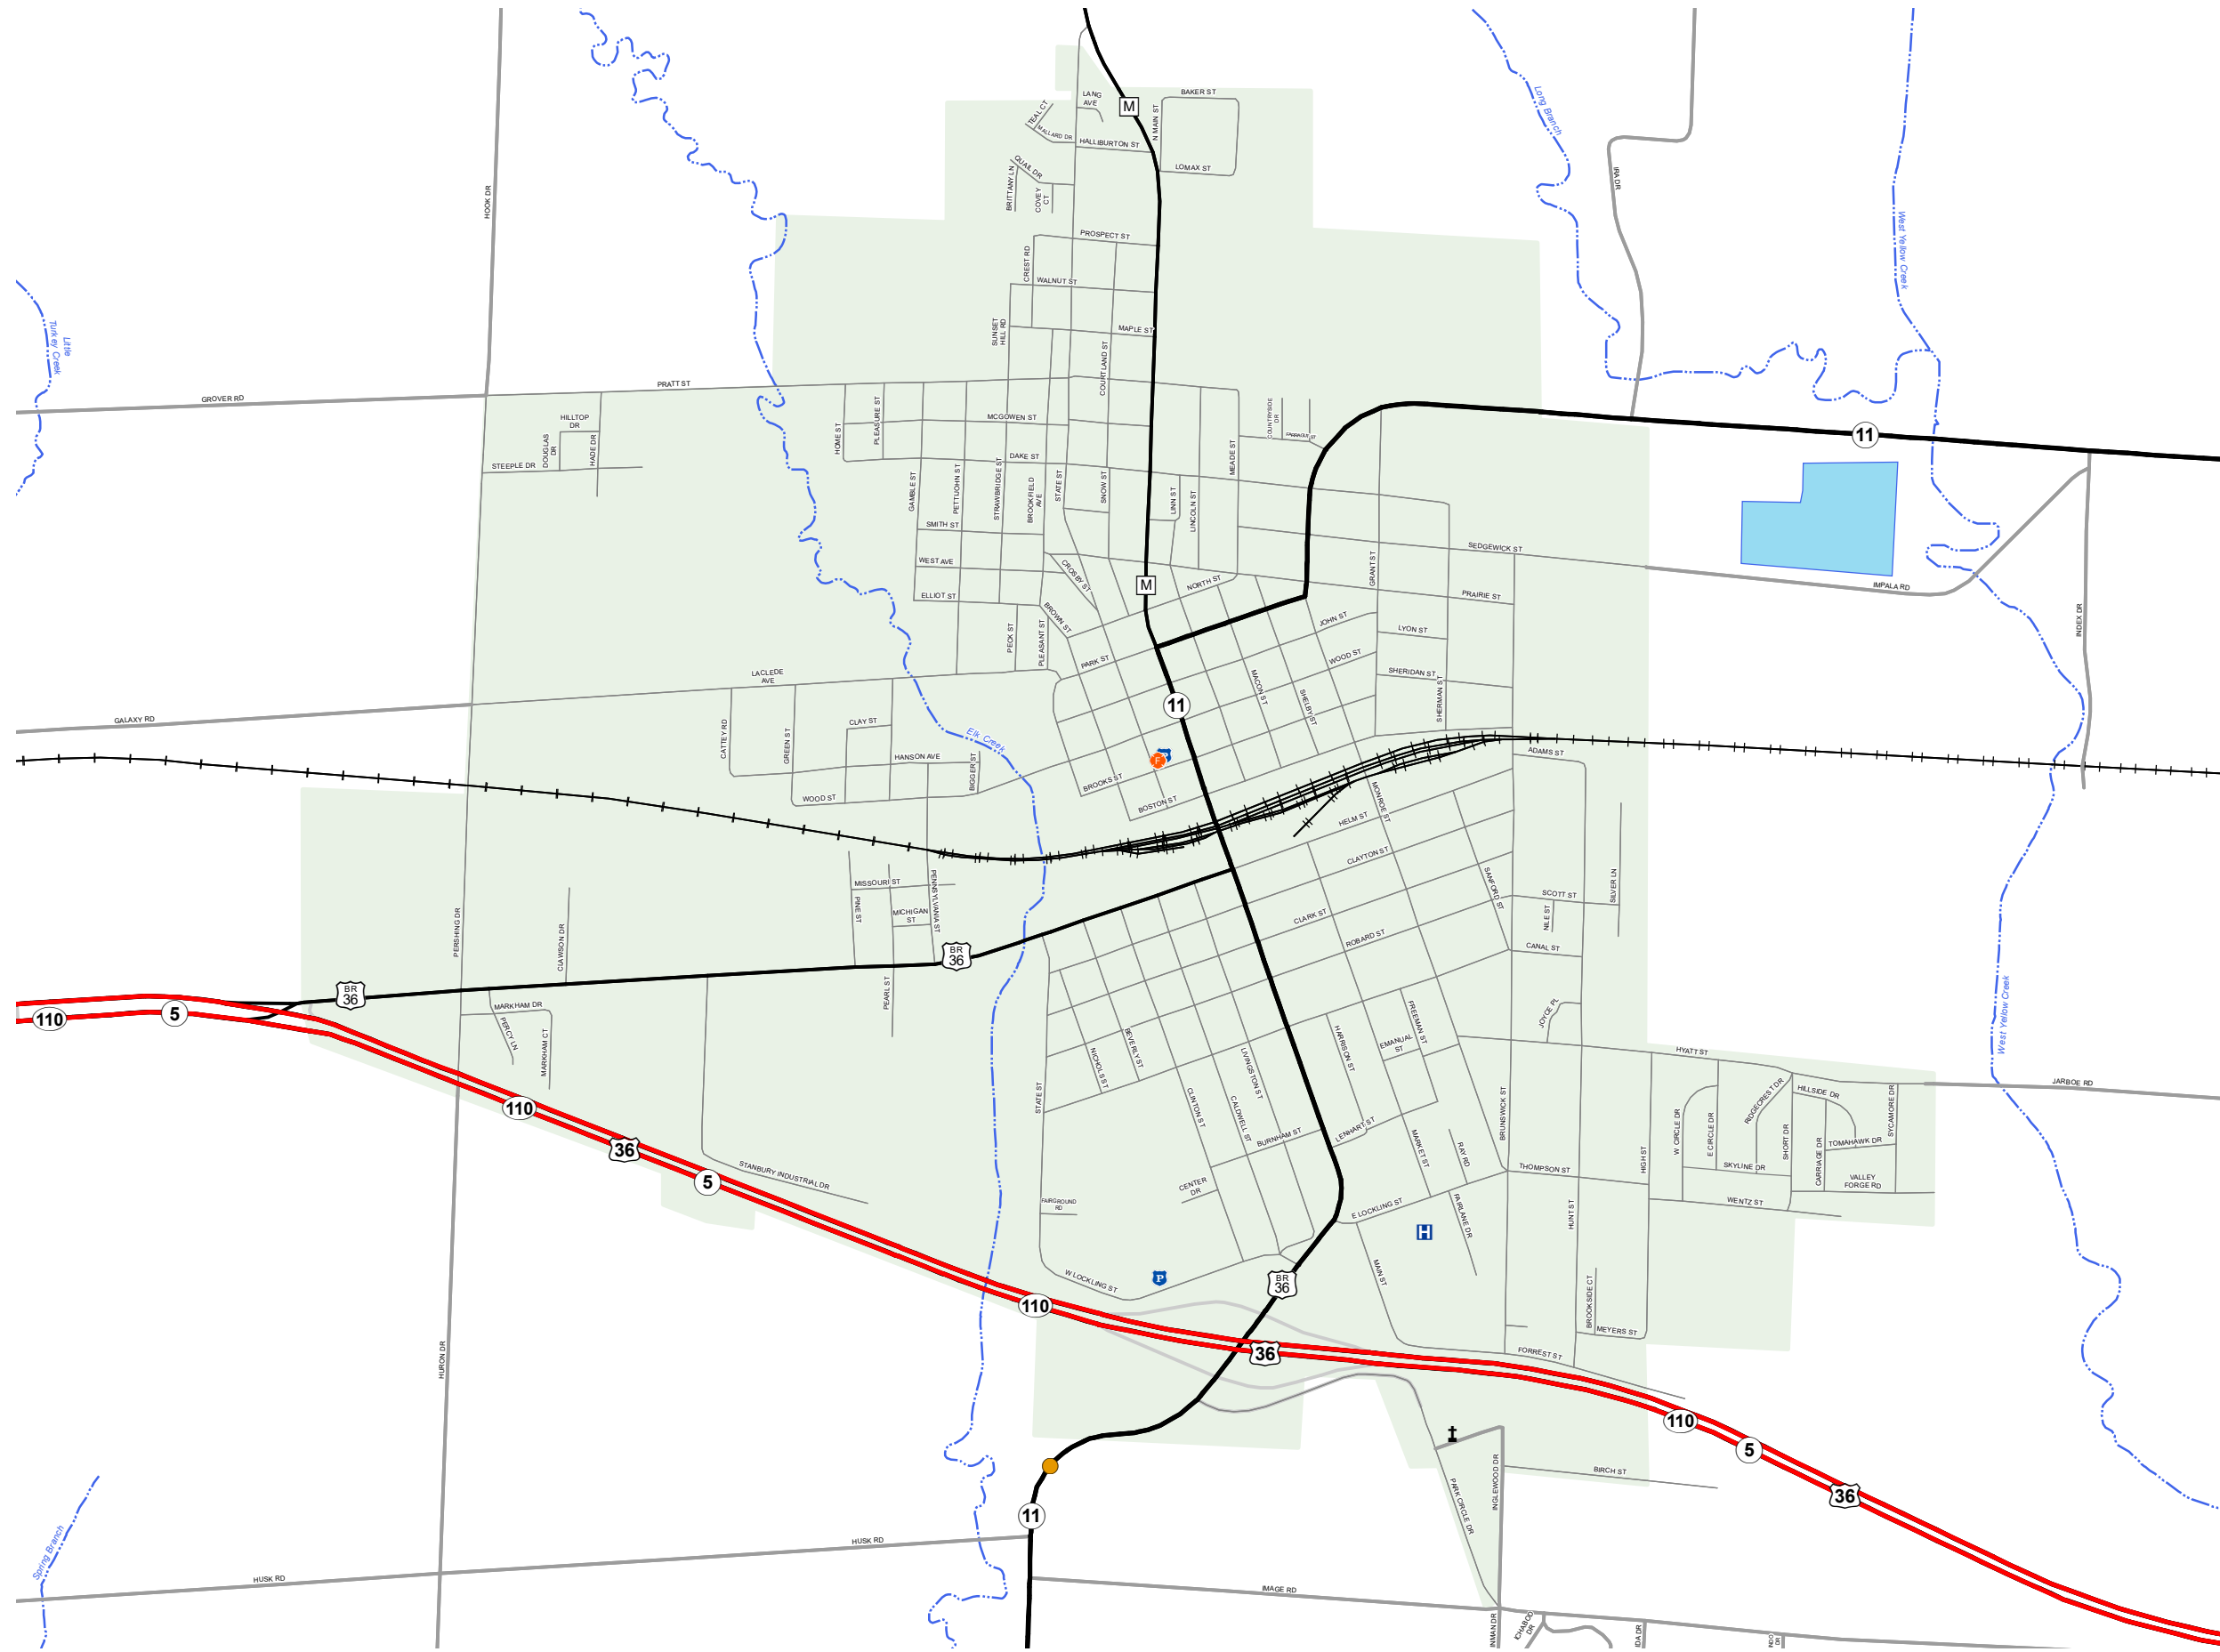

BROOKFIELD

LINN COUNTY

MISSOURI

NORTHWEST DISTRICT

2021

Legend

- Interstate
- Interstate Loop
- US Route
- Business Route
- Missouri Route
- Letter Route
- County Road
- Railroad
- City Street
- Other Routes
- River or Stream
- Lake or Large River
- City Limits
- Surrounding City Limits
- County Boundary
- MetroLink Lines
- Fire Department
- Local Law Enforcement
- MSHP Office
- Missouri State Capitol
- County Courthouse
- Hospitals
- MoDOT Office
- MoDOT Maintenance Building
- Cemeteries
- Public Airports
- Amtrak Stations
- MetroLink Stations