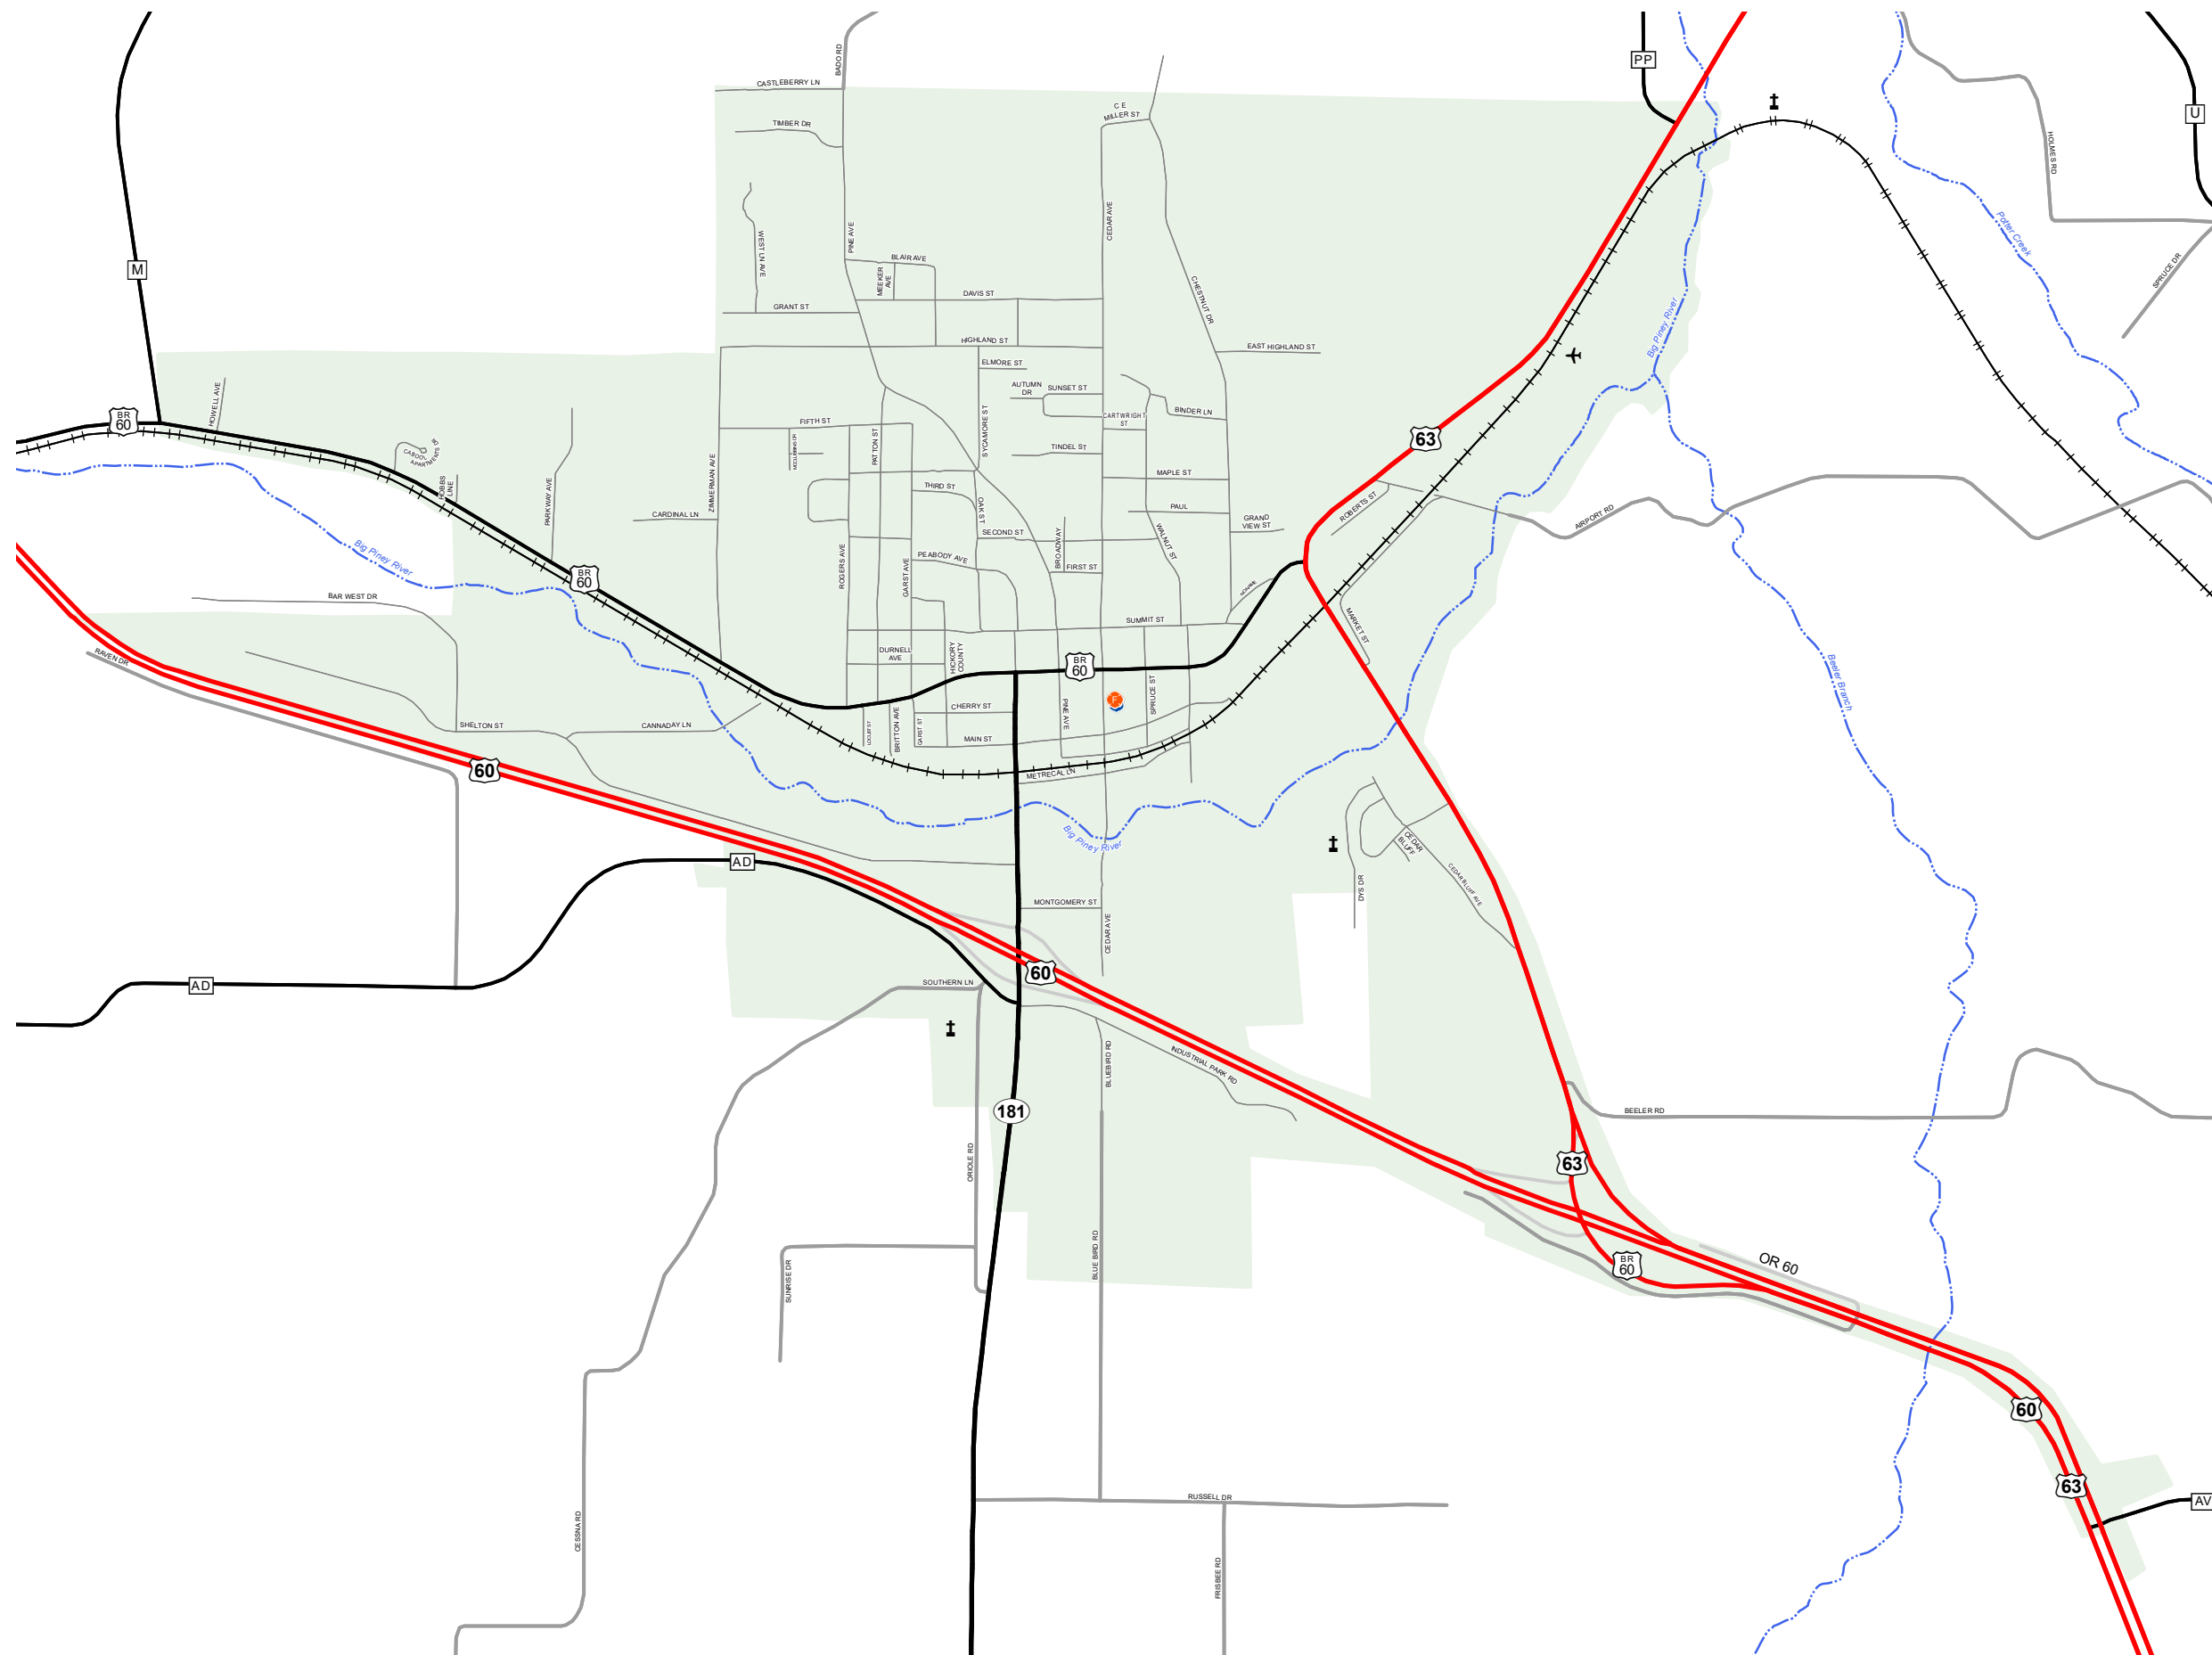

# CABOOL

TEXAS COUNTY

MISSOURI

SOUTHEAST DISTRICT

2021

- Legend**
- Interstate
  - Interstate Loop
  - US Route
  - Business Route
  - Missouri Route
  - Letter Route
  - County Road
  - Railroad
  - City Street
  - Other Routes
  - River or Stream
  - Lake or Large River
  - City Limits
  - Surrounding City Limits
  - County Boundary
  - MetroLink Lines
  - Fire Department
  - Local Law Enforcement
  - MSHP Office
  - Missouri State Capitol
  - County Courthouse
  - Hospitals
  - MoDOT Office
  - MoDOT Maintenance Building
  - Cemeteries
  - Public Airports
  - Amtrak Stations
  - MetroLink Stations

Map Locator

MISSOURI DEPARTMENT OF TRANSPORTATION  
TRANSPORTATION PLANNING  
1-888-ASK-MODOT  
WWW.MODOT.ORG  
AUGUST 2021

0 0.225 0.45 0.9 1.35 1.8 Miles