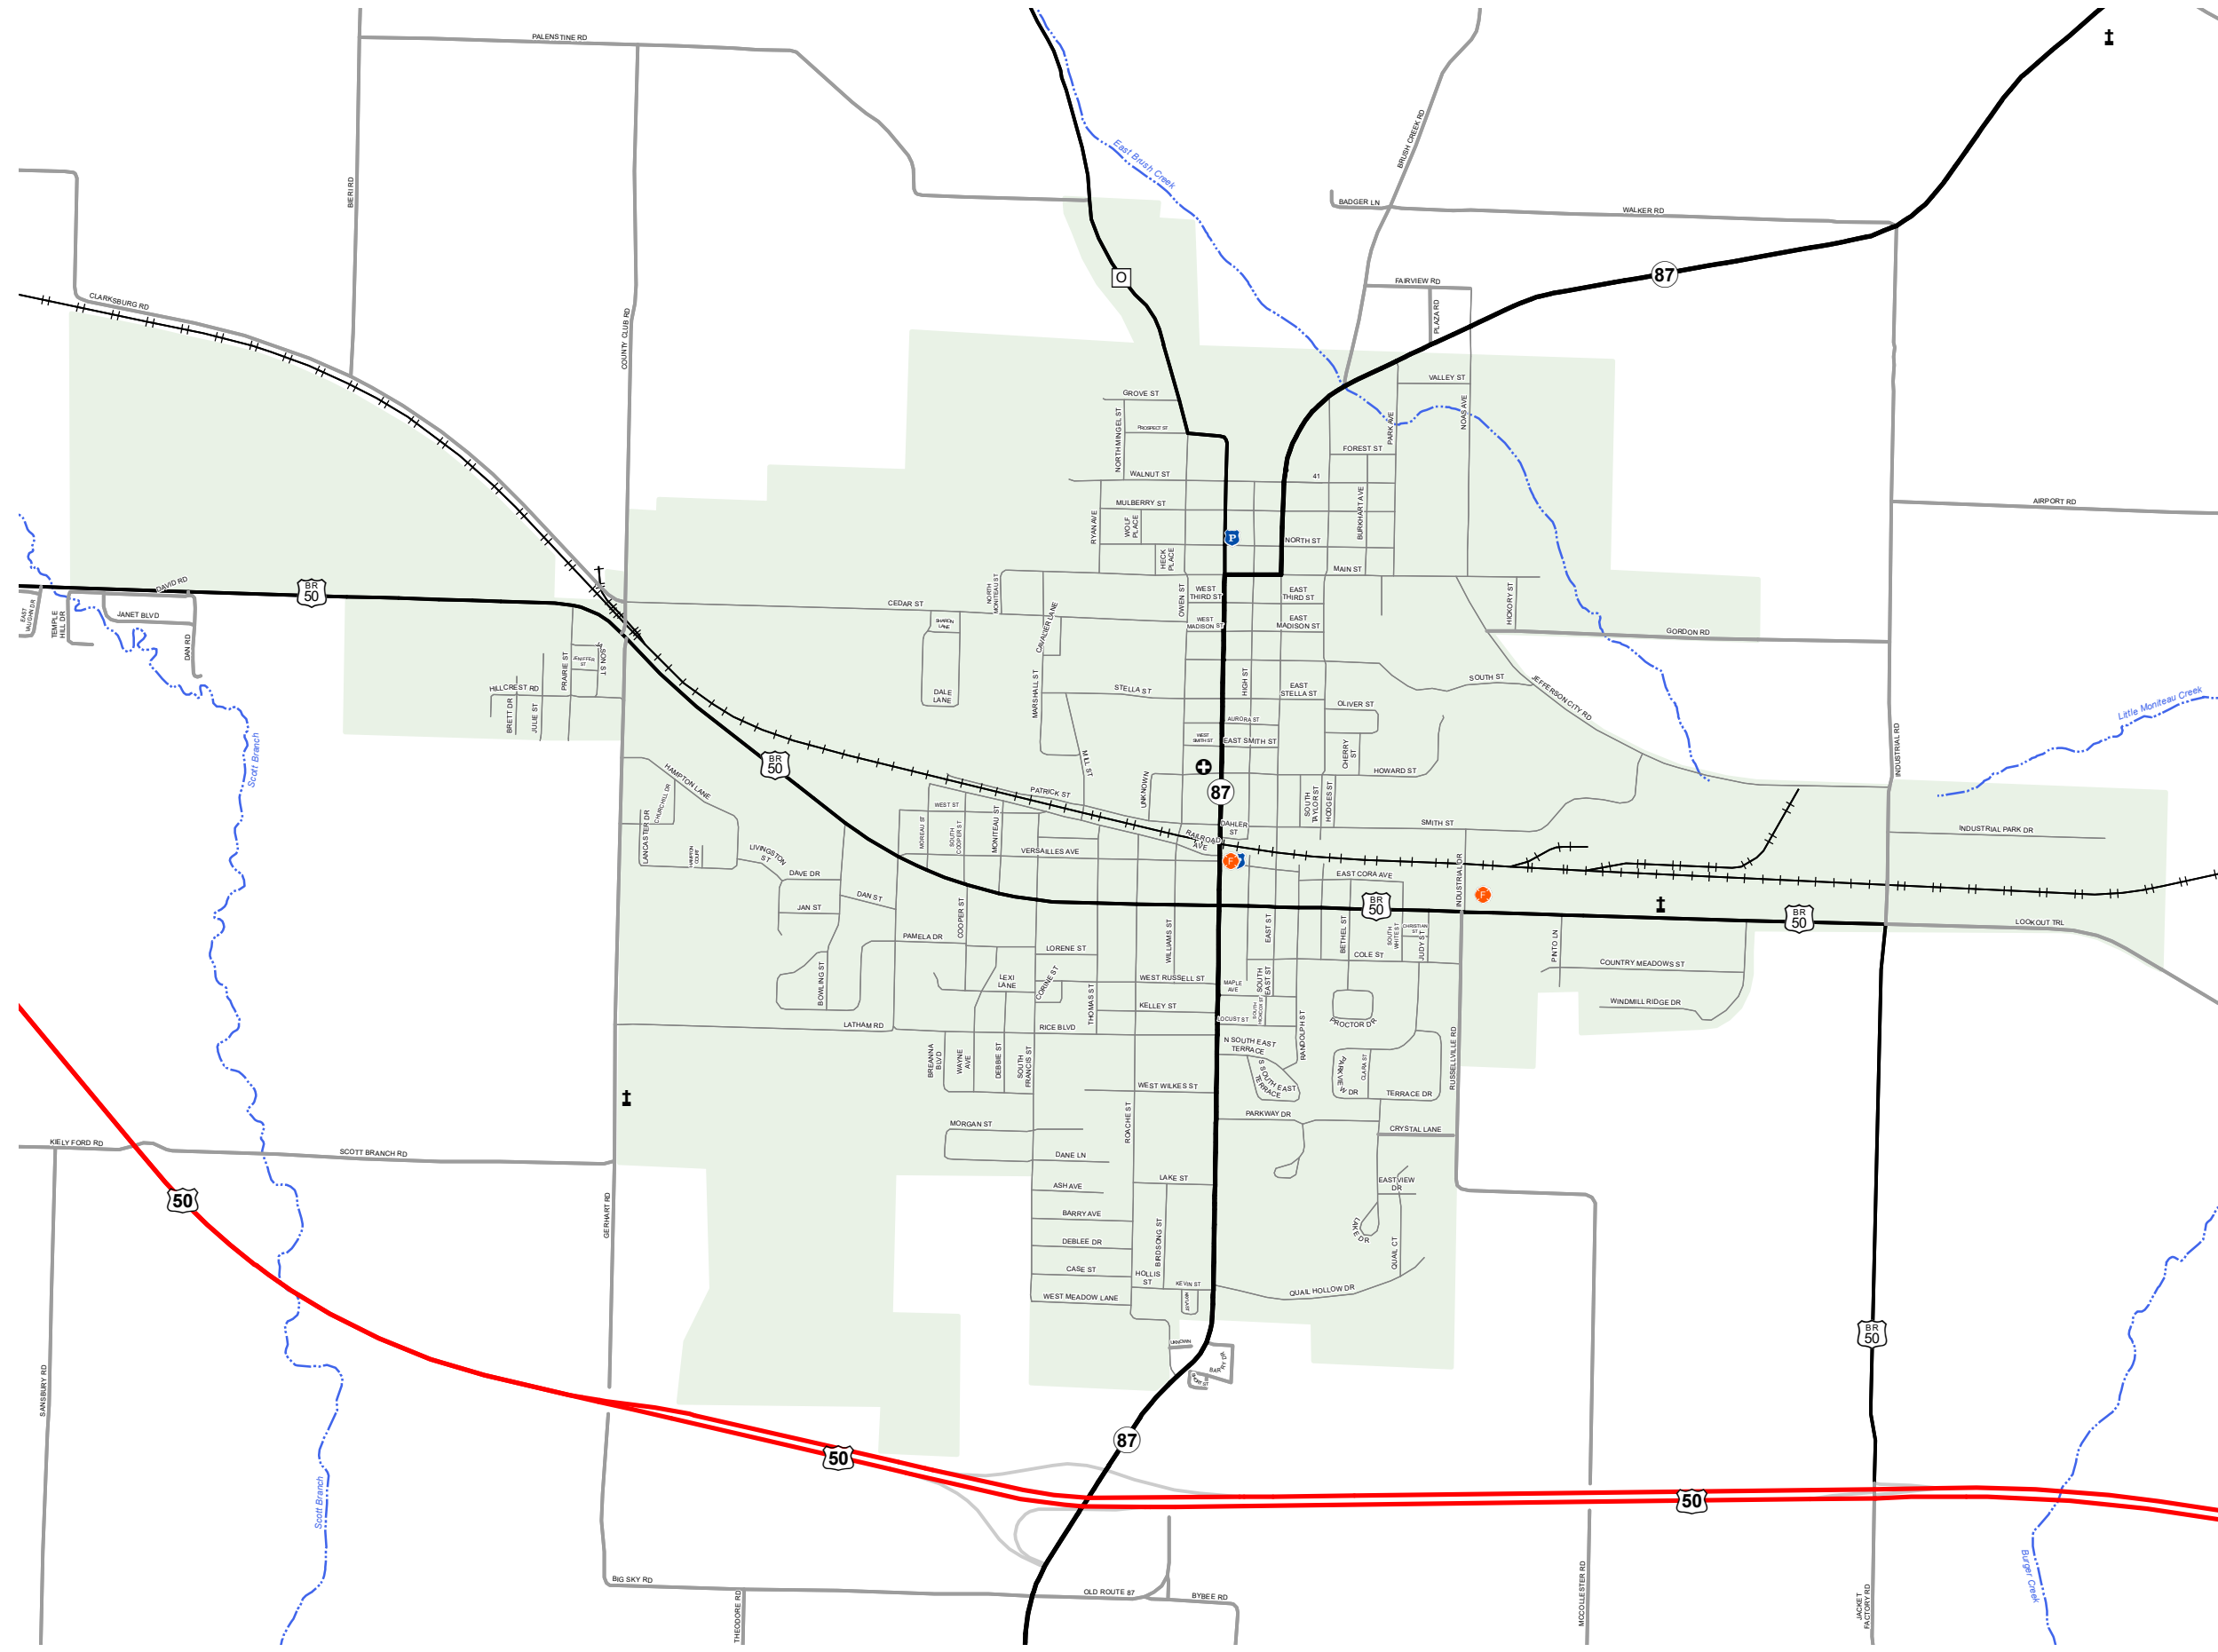

CALIFORNIA

MONITEAU COUNTY

MISSOURI

CENTRAL DISTRICT

2021

- Legend**
- Interstate
 - Interstate Loop
 - US Route
 - Business Route
 - Missouri Route
 - Letter Route
 - County Road
 - Railroad
 - City Street
 - Other Routes
 - River or Stream
 - Lake or Large River
 - City Limits
 - Surrounding City Limits
 - County Boundary
 - Metrolink Lines
 - Fire Department
 - Local Law Enforcement
 - MSHP Office
 - ★ Missouri State Capitol
 - County Courthouse
 - Hospitals
 - MoDOT Office
 - MoDOT Maintenance Building
 - † Cemeteries
 - ✈ Public Airports
 - Amtrak Stations
 - Metrolink Stations