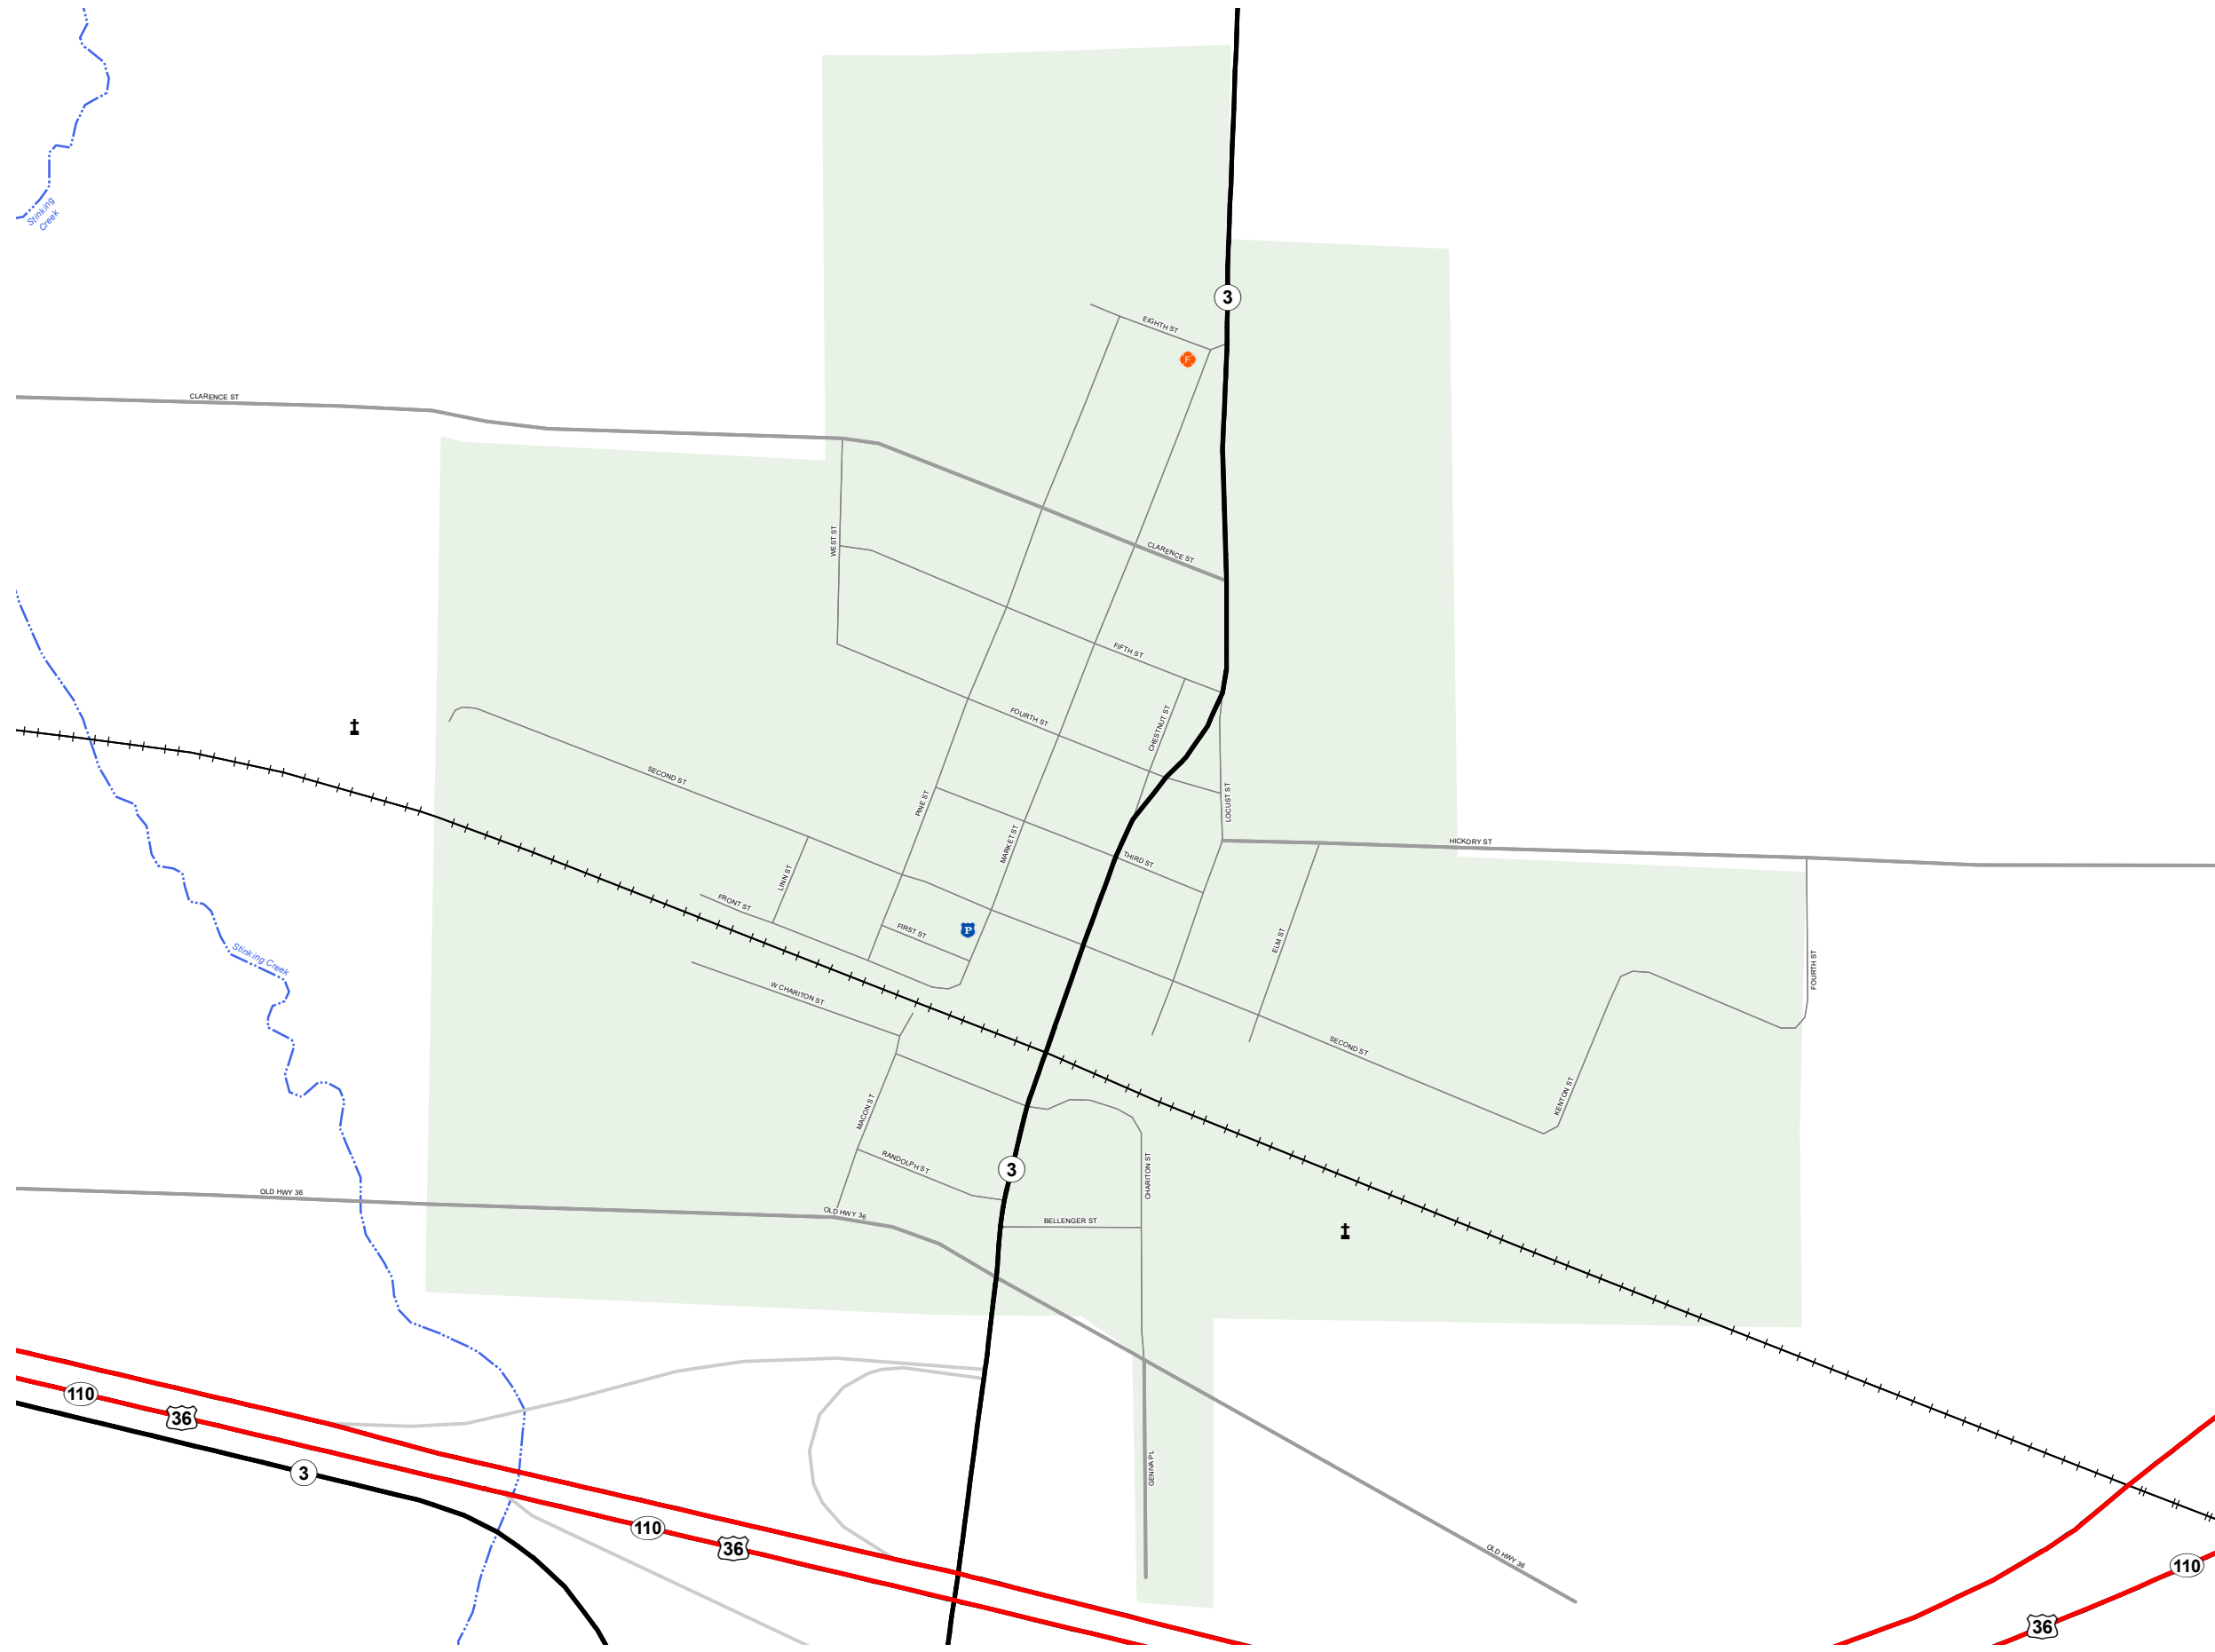

CALLAO

MACON COUNTY

MISSOURI

NORTHEAST DISTRICT

2021

Legend

- Interstate
- Interstate Loop
- US Route
- Business Route
- Missouri Route
- Letter Route
- County Road
- Railroad
- City Street
- Other Routes
- River or Stream
- Lake or Large River
- City Limits
- Surrounding City Limits
- County Boundary
- Metrolink Lines
- Fire Department
- Ⓜ Local Law Enforcement
- Ⓜ MSHP Office
- ★ Missouri State Capitol
- Ⓜ County Courthouse
- Ⓜ Hospitals
- MoDOT Office
- MoDOT Maintenance Building
- Ⓜ Cemeteries
- ✈ Public Airports
- Ⓜ Amtrak Stations
- Metrolink Stations