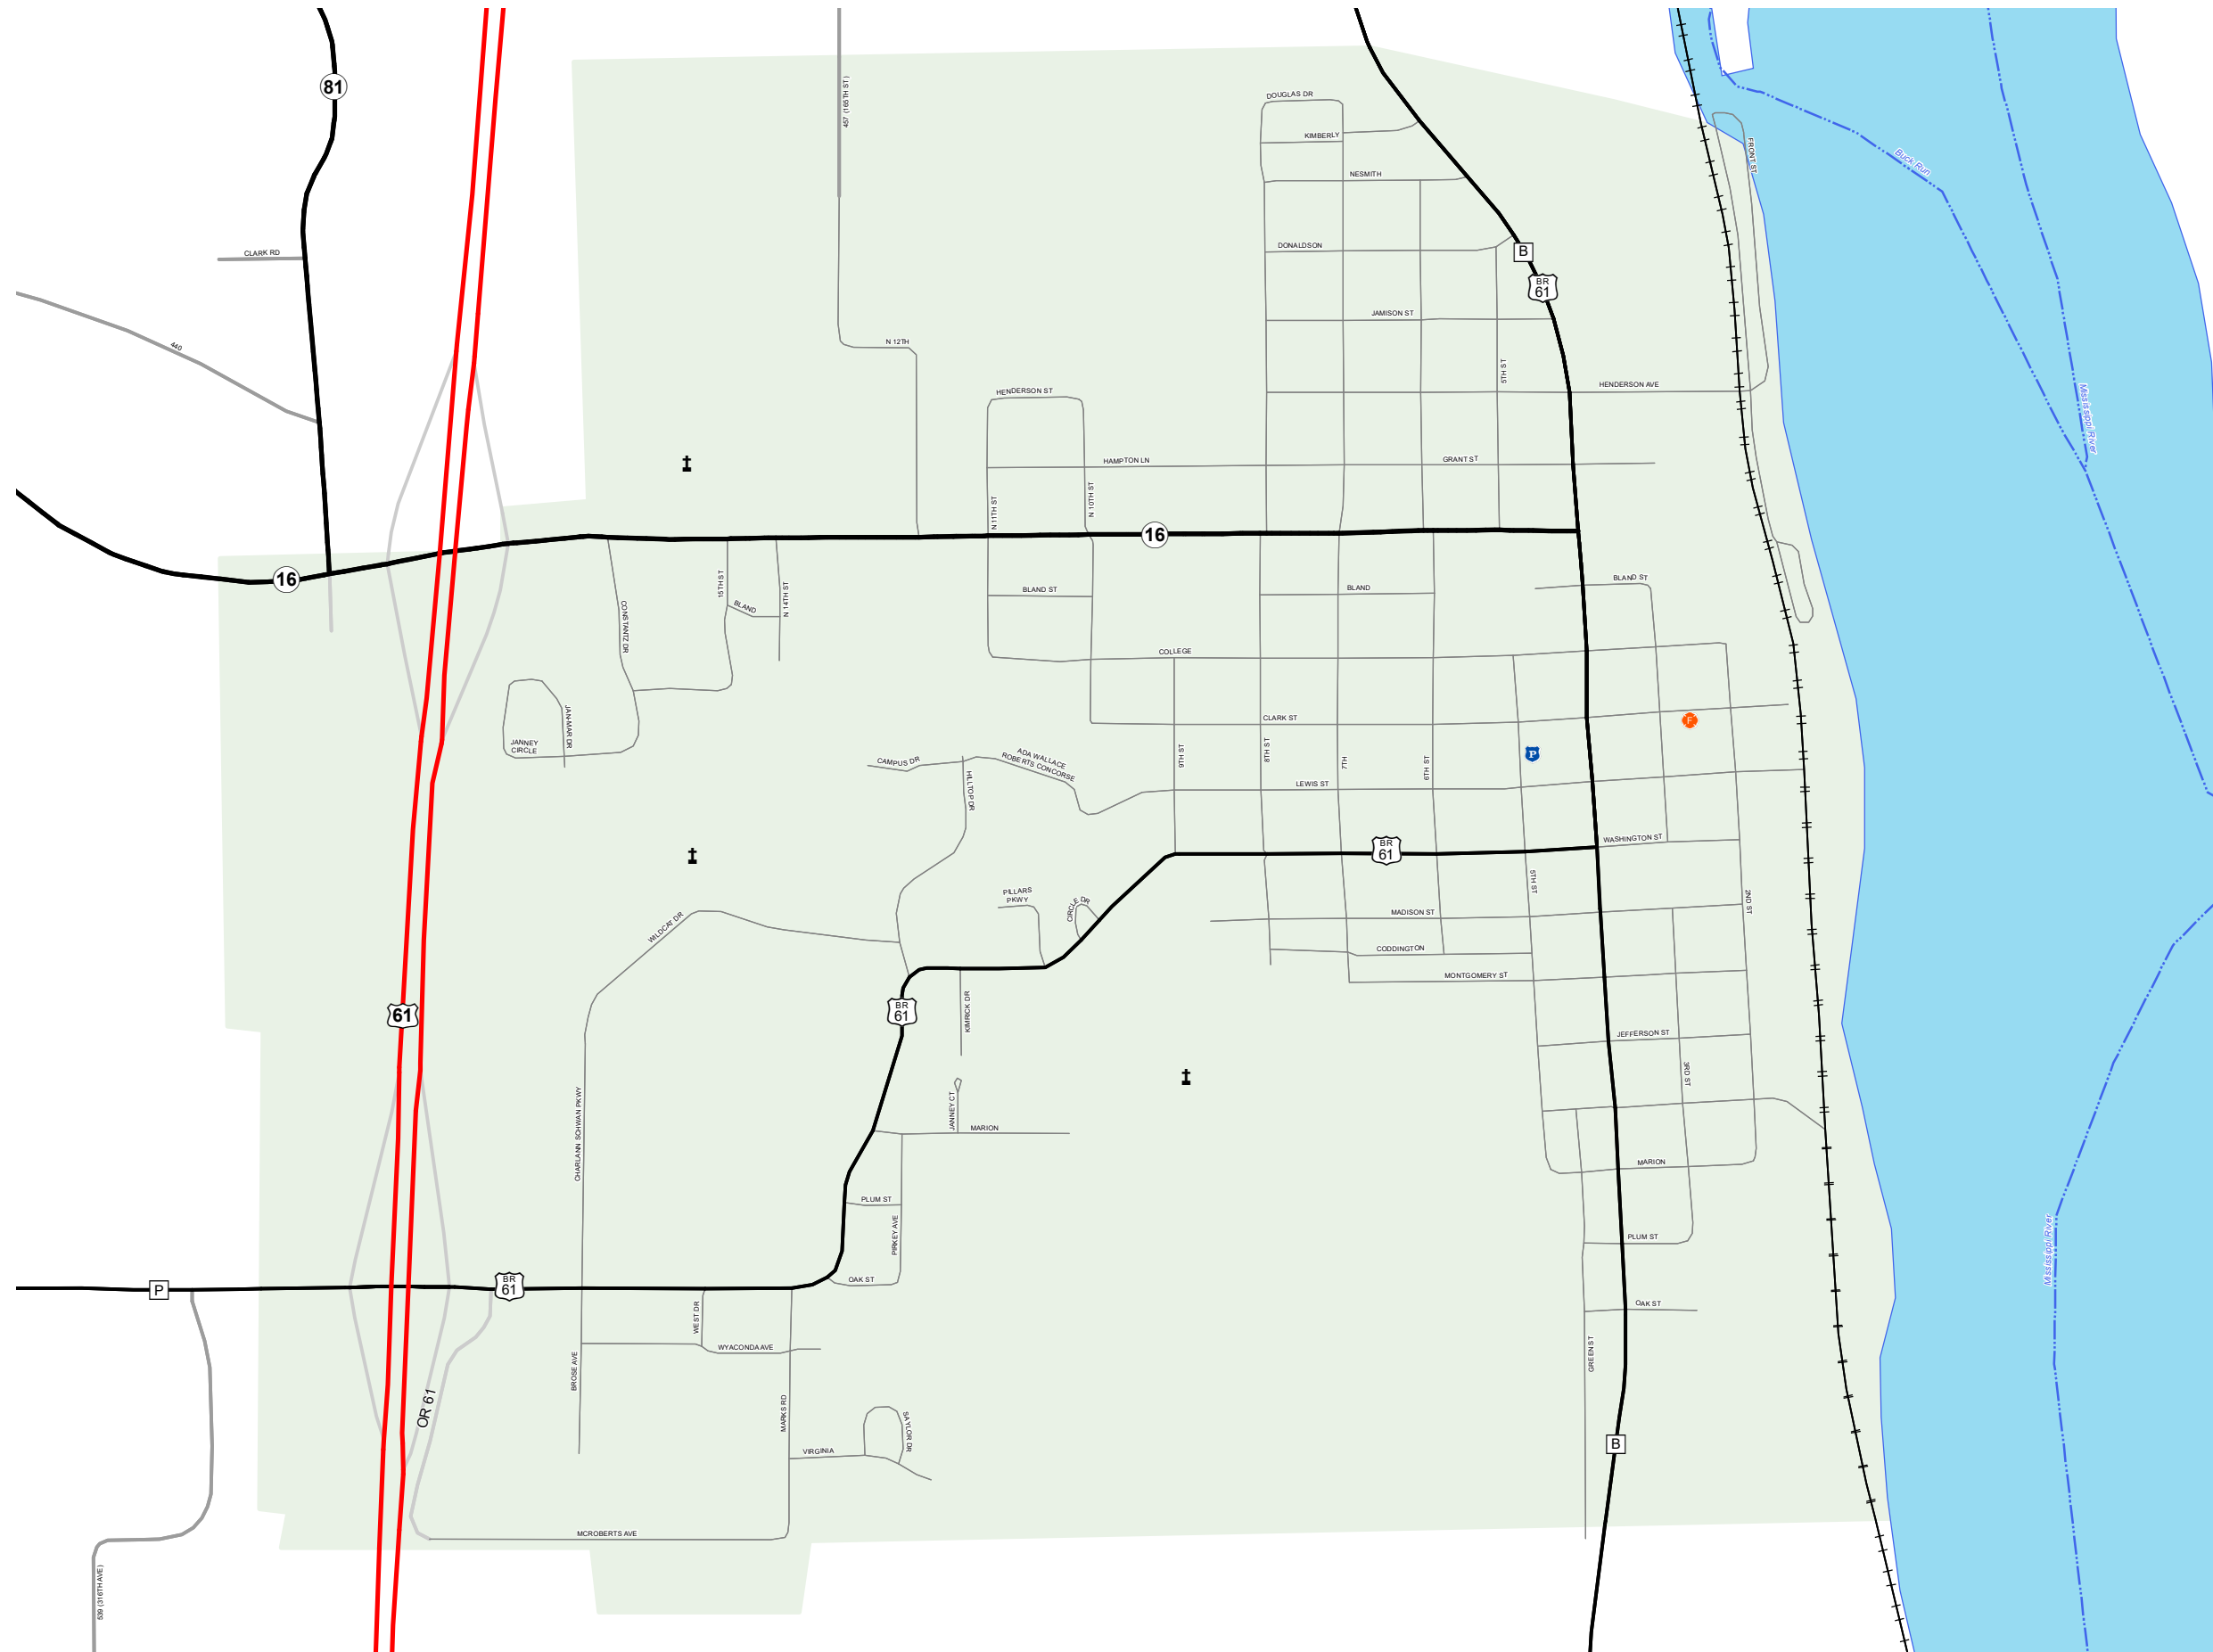

## LEWIS COUNTY

### MISSOURI

#### NORTHEAST DISTRICT

2021

#### Legend

- Interstate
- Interstate Loop
- US Route
- Business Route
- Missouri Route
- Letter Route
- County Road
- Railroad
- City Street
- Other Routes
- River or Stream
- Lake or Large River
- City Limits
- Surrounding City Limits
- County Boundary
- Metrolink Lines
- Fire Department
- Local Law Enforcement
- MSHP Office
- ★ Missouri State Capitol
- County Courthouse
- Hospitals
- MoDOT Office
- MoDOT Maintenance Building
- ‡ Cemeteries
- ✈ Public Airports
- Amtrak Stations
- Metrolink Stations