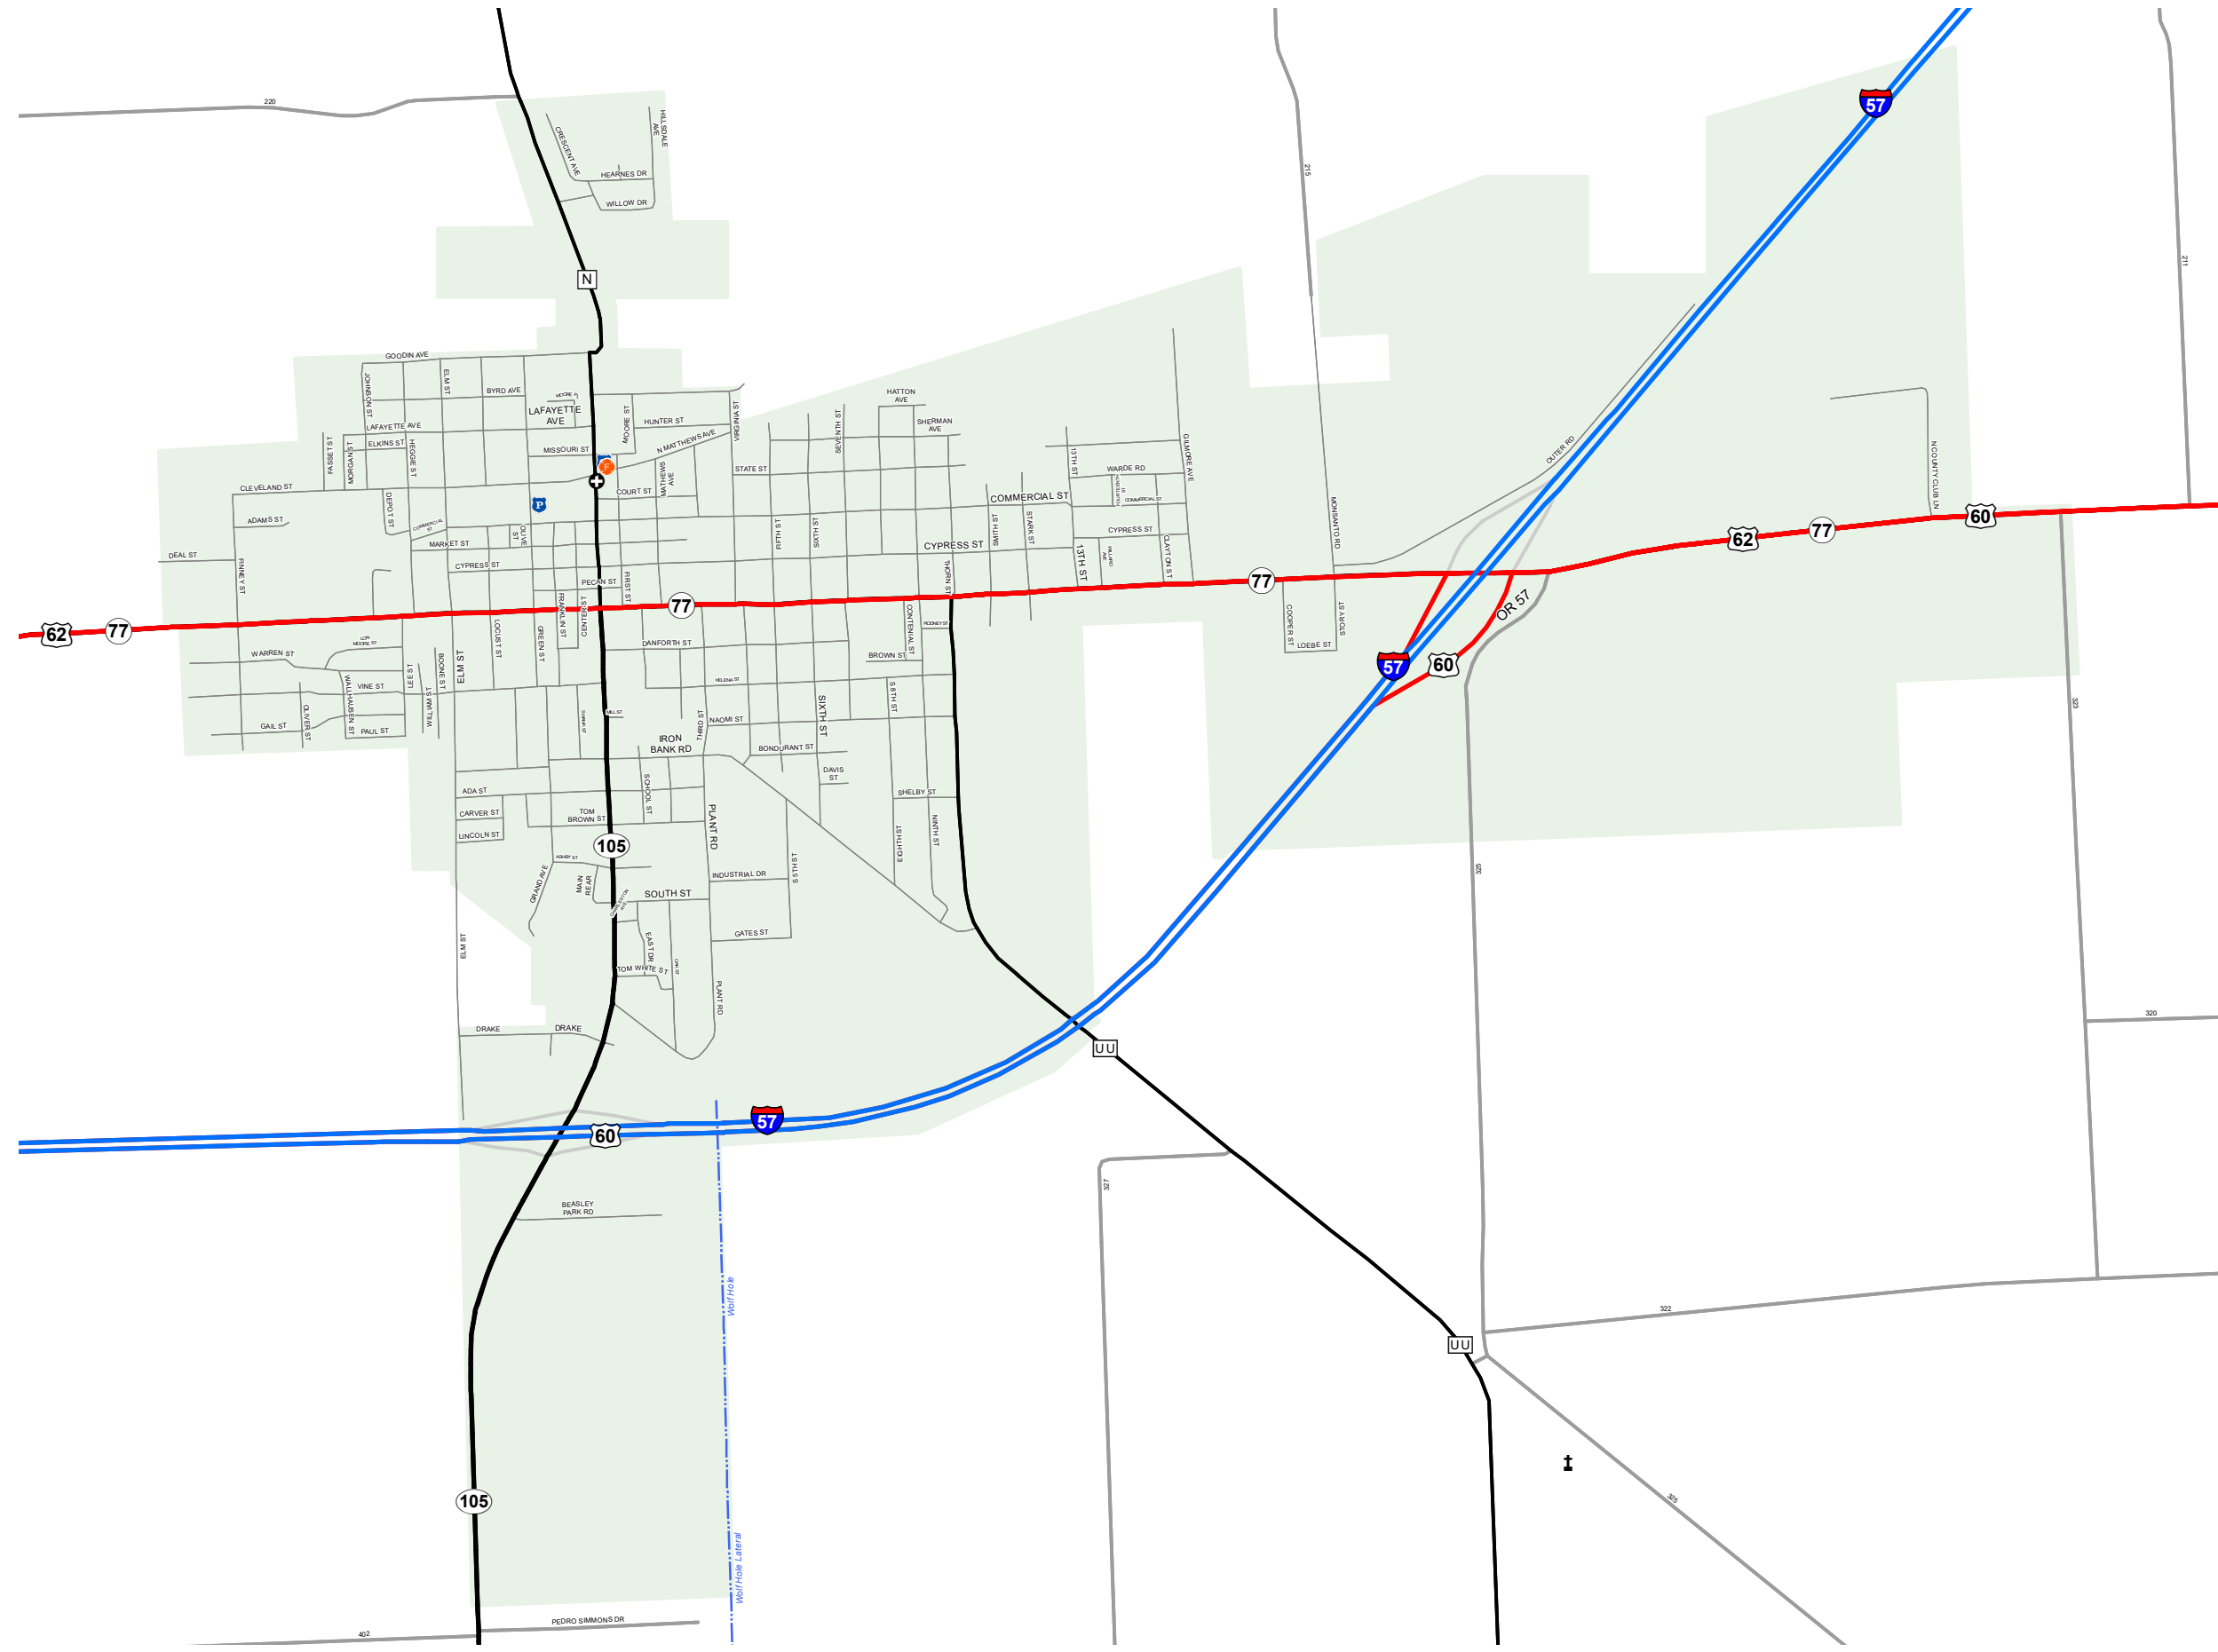

CHARLESTON

MISSISSIPPI COUNTY

MISSOURI

SOUTHEAST DISTRICT

2021

- Legend**
- Interstate
 - Interstate Loop
 - US Route
 - Business Route
 - Missouri Route
 - Letter Route
 - County Road
 - Railroad
 - City Street
 - Other Routes
 - River or Stream
 - Lake or Large River
 - City Limits
 - Surrounding City Limits
 - County Boundary
 - Metrolink Lines
 - Fire Department
 - Local Law Enforcement
 - MSHP Office
 - ★ Missouri State Capitol
 - County Courthouse
 - Hospitals
 - MoDOT Office
 - MoDOT Maintenance Building
 - † Cemeteries
 - ✈ Public Airports
 - Amtrak Stations
 - Metrolink Stations