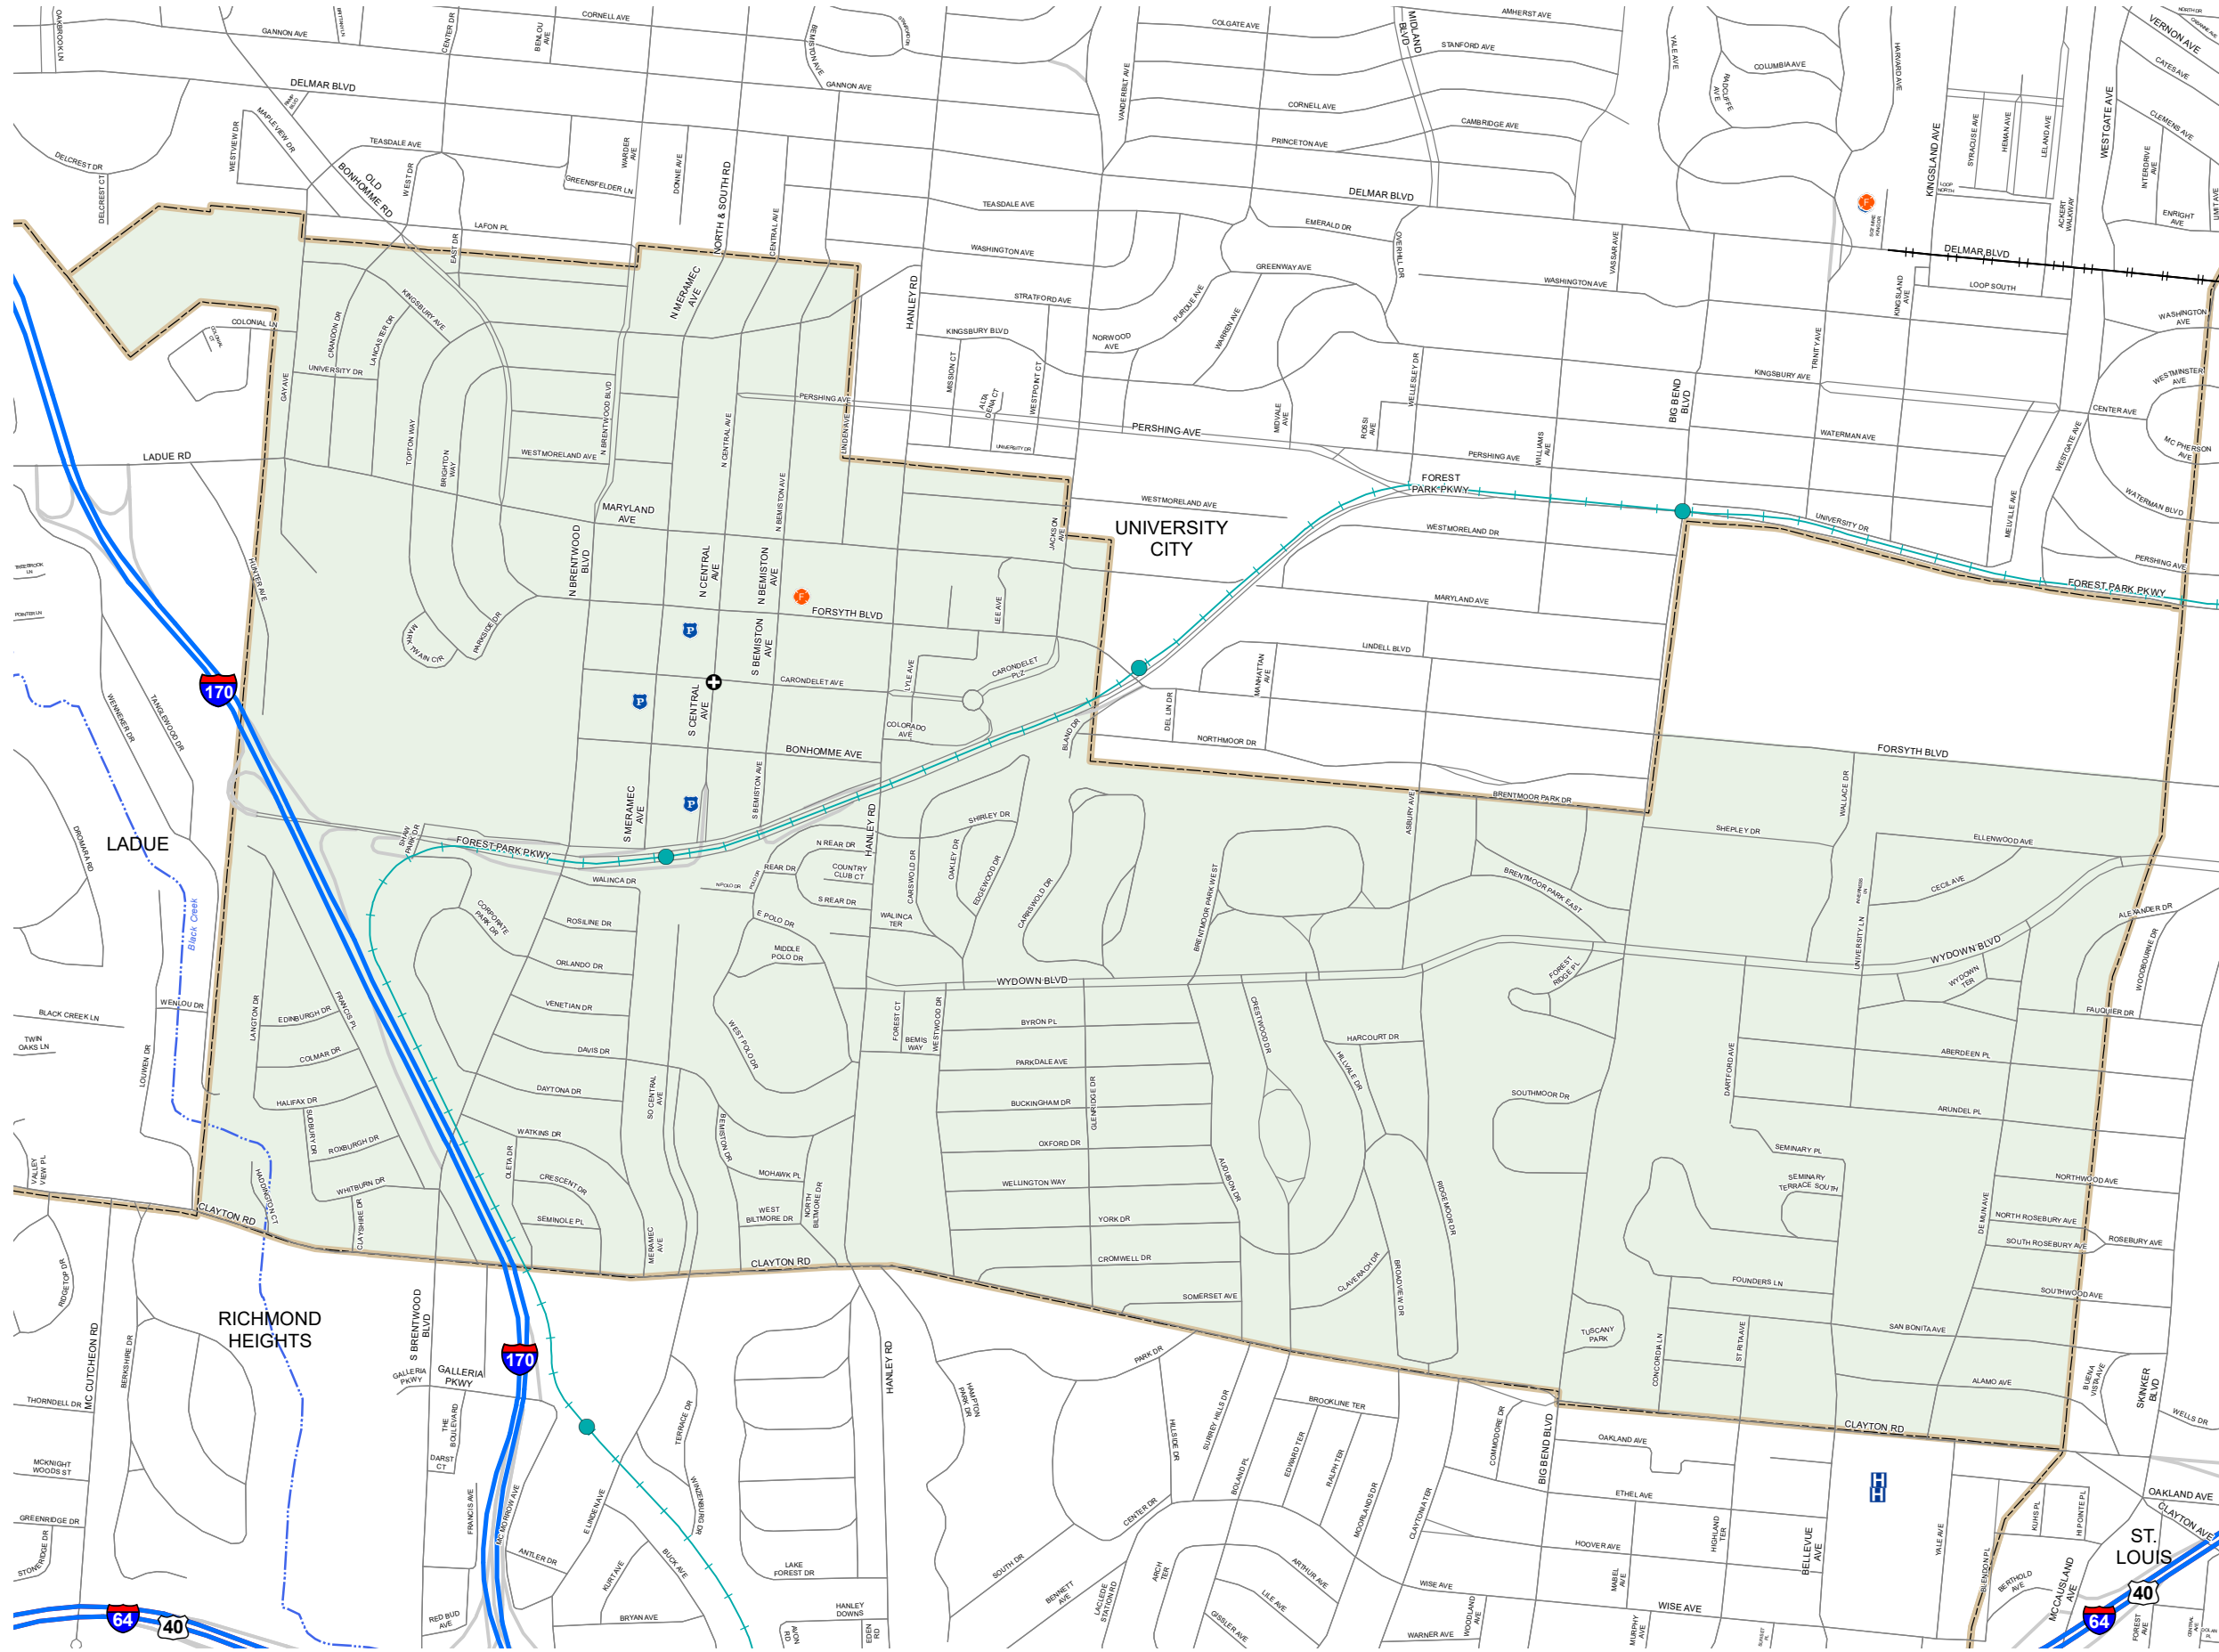

CLAYTON

ST. LOUIS COUNTY

MISSOURI

ST. LOUIS DISTRICT

2021

Legend

- Interstate
- Interstate Loop
- US Route
- Business Route
- Missouri Route
- Letter Route
- County Road
- Railroad
- City Street
- Other Routes
- River or Stream
- Lake or Large River
- City Limits
- Surrounding City Limits
- County Boundary
- Metrolink Lines
- Fire Department
- Local Law Enforcement
- MSHP Office
- Missouri State Capitol
- County Courthouse
- Hospitals
- MoDOT Office
- MoDOT Maintenance Building
- Cemeteries
- Public Airports
- Amtrak Stations
- Metrolink Stations