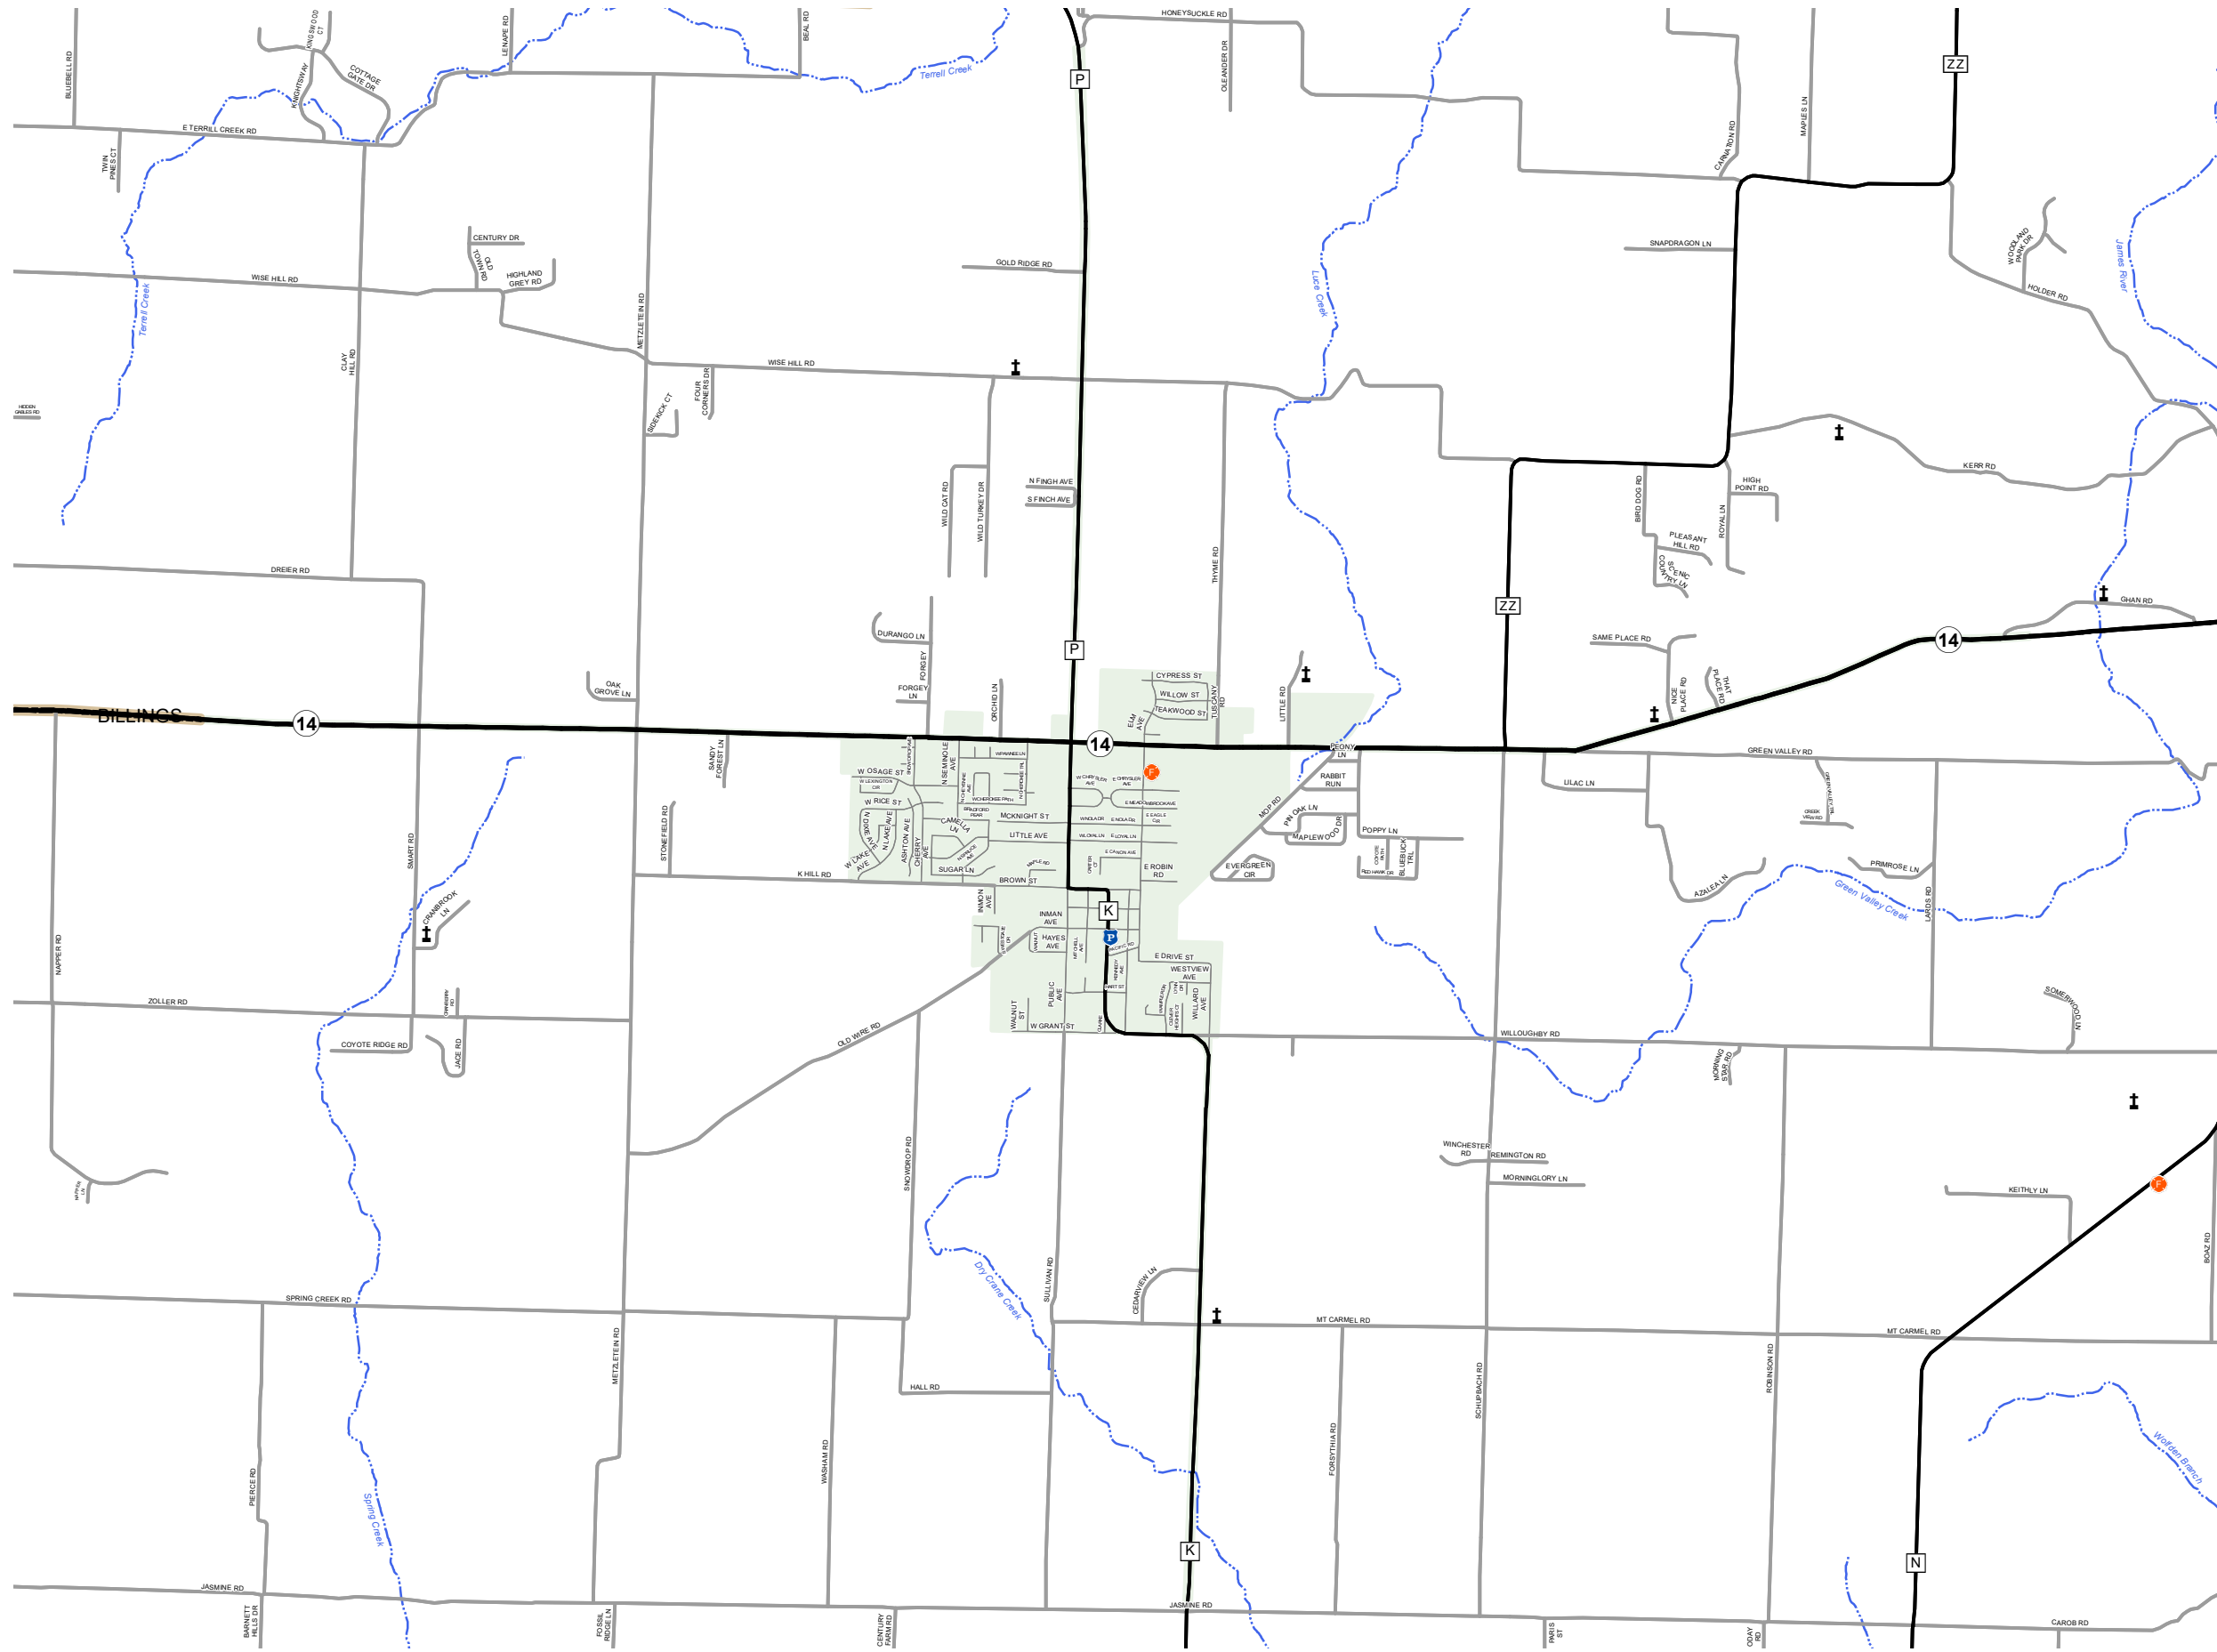

# CLEVER

CHRISTIAN COUNTY  
MISSOURI  
SOUTHWEST DISTRICT

2021

- Legend**
- Interstate
  - Interstate Loop
  - US Route
  - Business Route
  - Missouri Route
  - Letter Route
  - County Road
  - Railroad
  - City Street
  - Other Routes
  - River or Stream
  - Lake or Large River
  - City Limits
  - Surrounding City Limits
  - County Boundary
  - Metrolink Lines
  - Fire Department
  - Local Law Enforcement
  - MSHP Office
  - ★ Missouri State Capitol
  - County Courthouse
  - Hospitals
  - MoDOT Office
  - MoDOT Maintenance Building
  - † Cemeteries
  - ✈ Public Airports
  - Amtrak Stations
  - Metrolink Stations

MISSOURI DEPARTMENT OF TRANSPORTATION  
TRANSPORTATION PLANNING  
1-888-ASK-MODOT  
WWW.MODOT.ORG  
AUGUST 2021