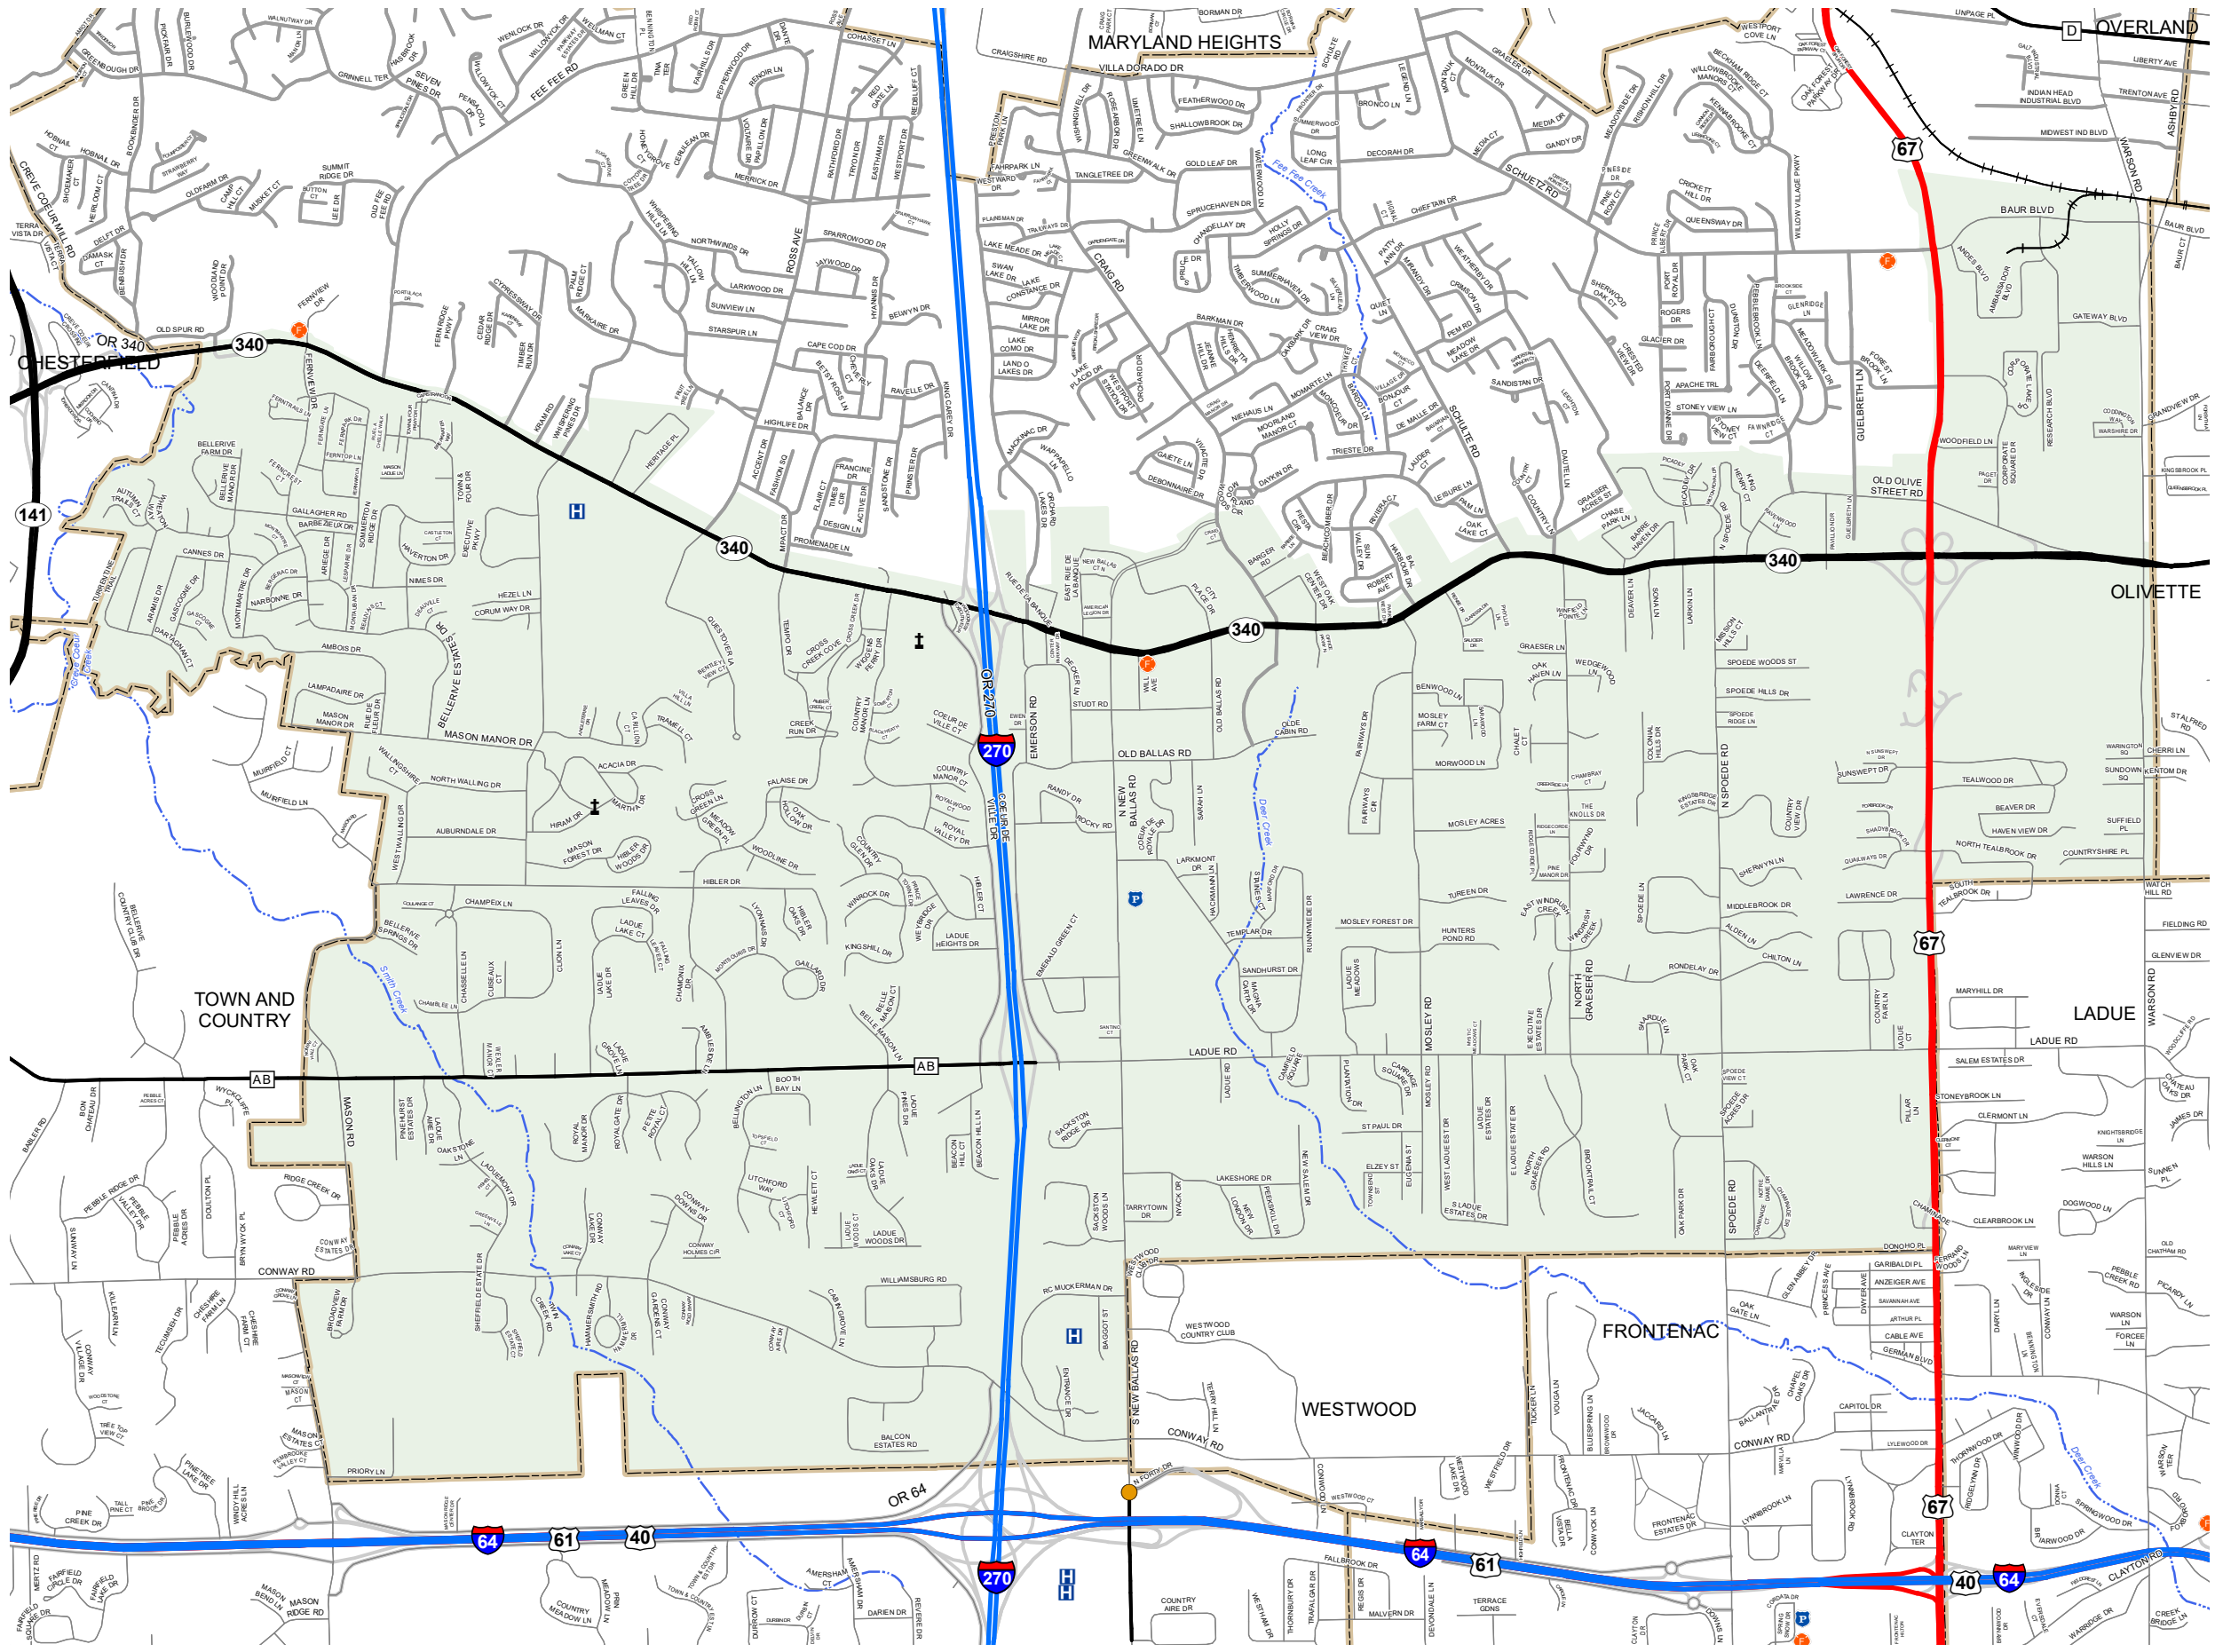

CREVE COEUR

ST. LOUIS COUNTY
MISSOURI
ST. LOUIS DISTRICT

2021

- Legend**
- Interstate
 - Interstate Loop
 - US Route
 - Business Route
 - Missouri Route
 - Letter Route
 - County Road
 - Railroad
 - City Street
 - Other Routes
 - River or Stream
 - Lake or Large River
 - City Limits
 - Surrounding City Limits
 - County Boundary
 - Metrolink Lines
 - Fire Department
 - Local Law Enforcement
 - MSHP Office
 - Missouri State Capitol
 - County Courthouse
 - Hospitals
 - MoDOT Office
 - MoDOT Maintenance Building
 - Cemeteries
 - Public Airports
 - Amtrak Stations
 - Metrolink Stations