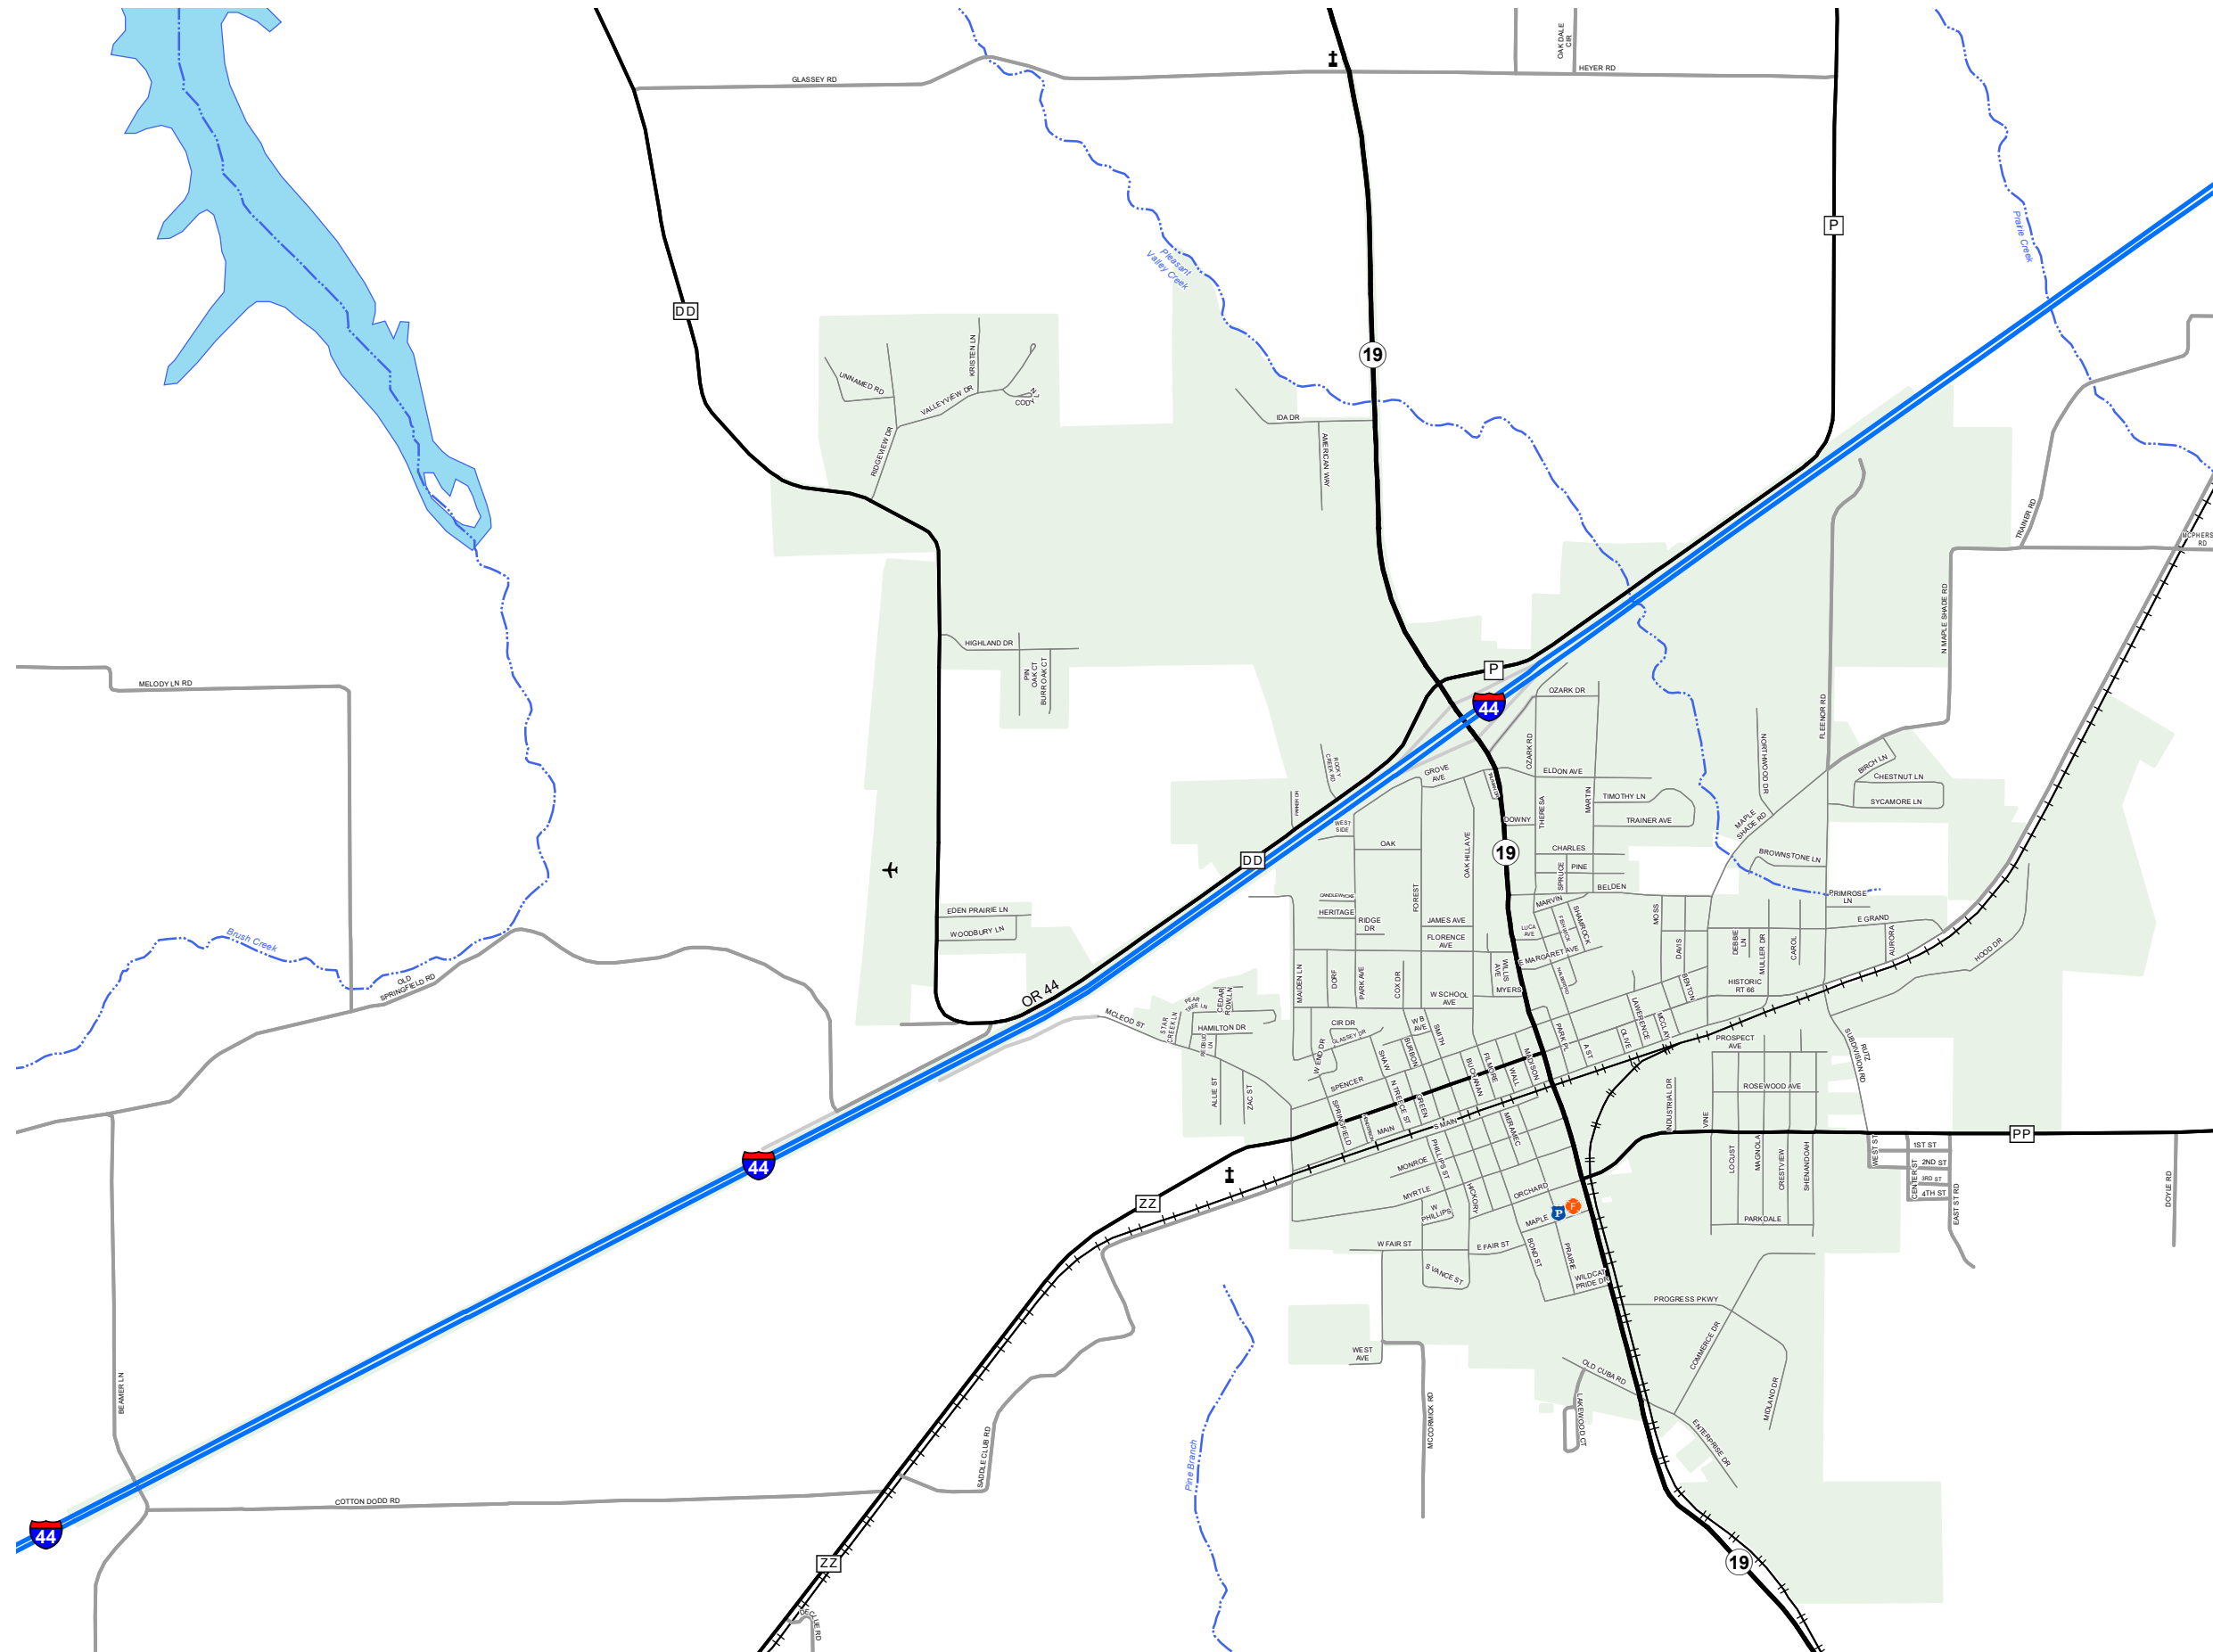

CUBA

CRAWFORD COUNTY

MISSOURI

CENTRAL DISTRICT

2021

Legend

- Interstate
- Interstate Loop
- US Route
- Business Route
- Missouri Route
- Letter Route
- County Road
- Railroad
- City Street
- Other Routes
- River or Stream
- Lake or Large River
- City Limits
- Surrounding City Limits
- County Boundary
- MetroLink Lines
- Fire Department
- Local Law Enforcement
- MSHP Office
- Missouri State Capitol
- County Courthouse
- Hospitals
- MoDOT Office
- MoDOT Maintenance Building
- Cemeteries
- Public Airports
- Amtrak Stations
- MetroLink Stations