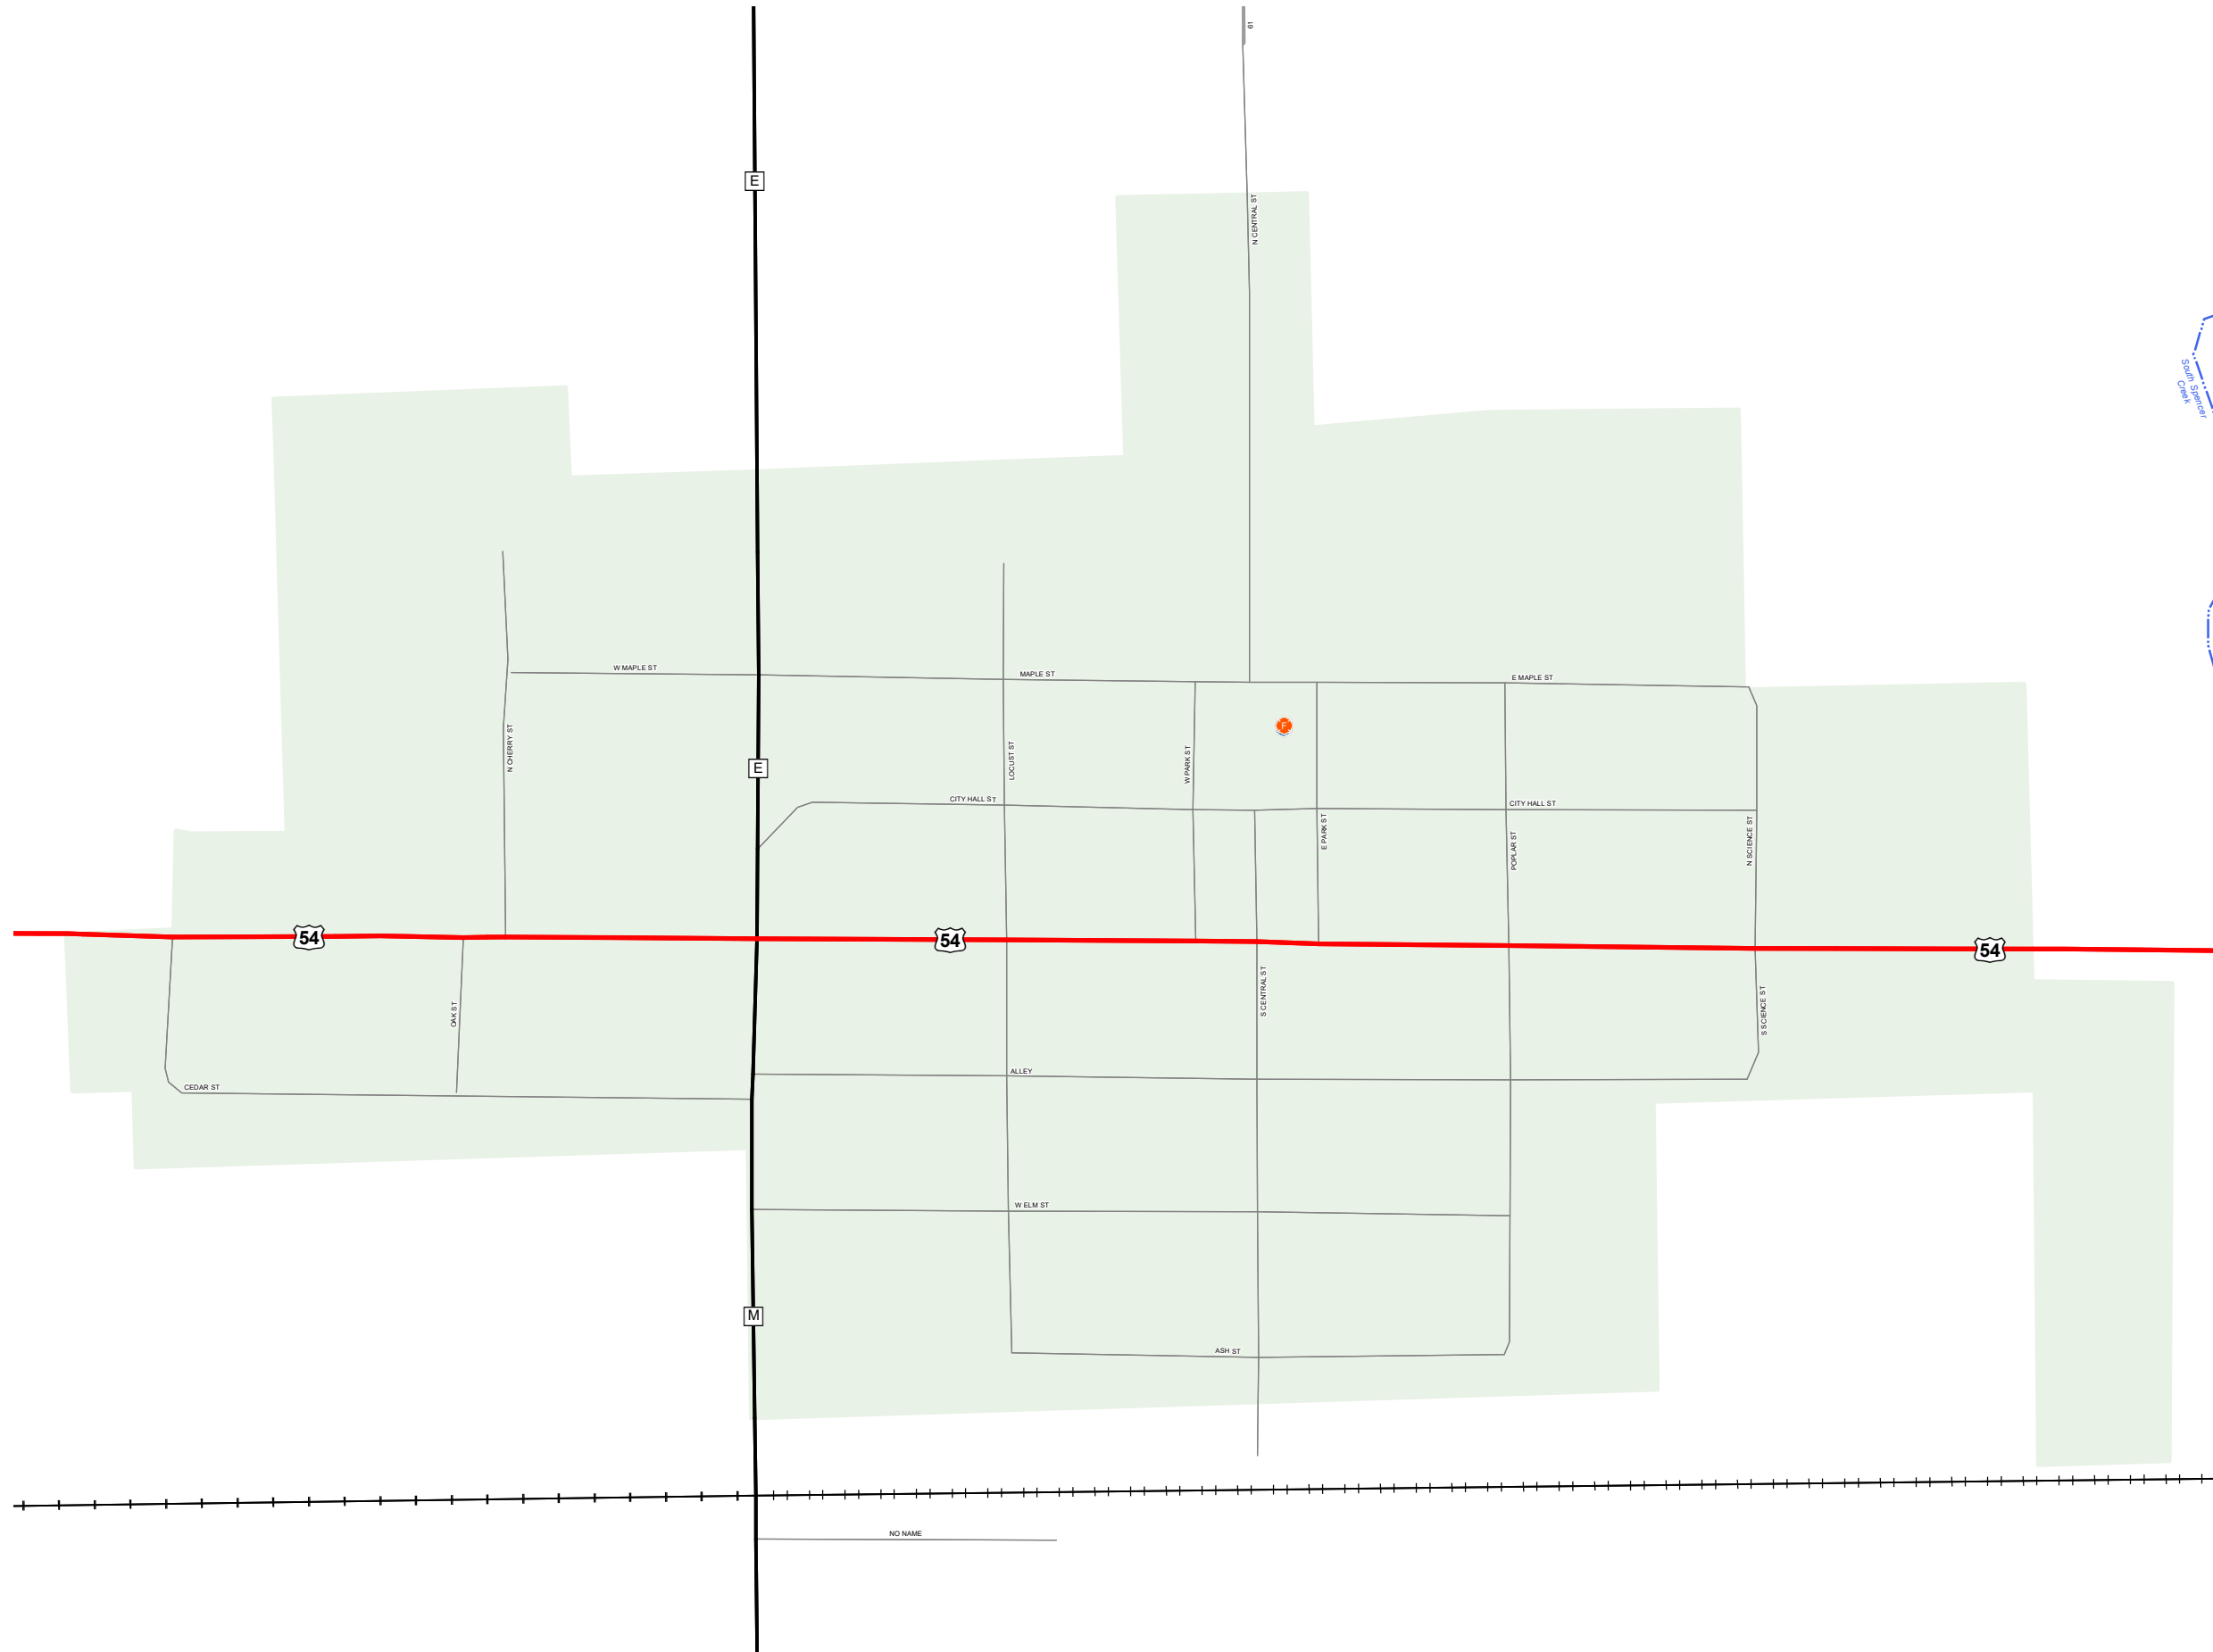

CURRYVILLE

PIKE COUNTY

MISSOURI

NORTHEAST DISTRICT

2021

Legend

- Interstate
- Interstate Loop
- US Route
- Business Route
- Missouri Route
- Letter Route
- County Road
- Railroad
- City Street
- Other Routes
- River or Stream
- Lake or Large River
- City Limits
- Surrounding City Limits
- County Boundary
- Metrolink Lines
- Fire Department
- Local Law Enforcement
- MSHP Office
- Missouri State Capitol
- County Courthouse
- Hospitals
- MoDOT Office
- MoDOT Maintenance Building
- Cemeteries
- Public Airports
- Amtrak Stations
- Metrolink Stations