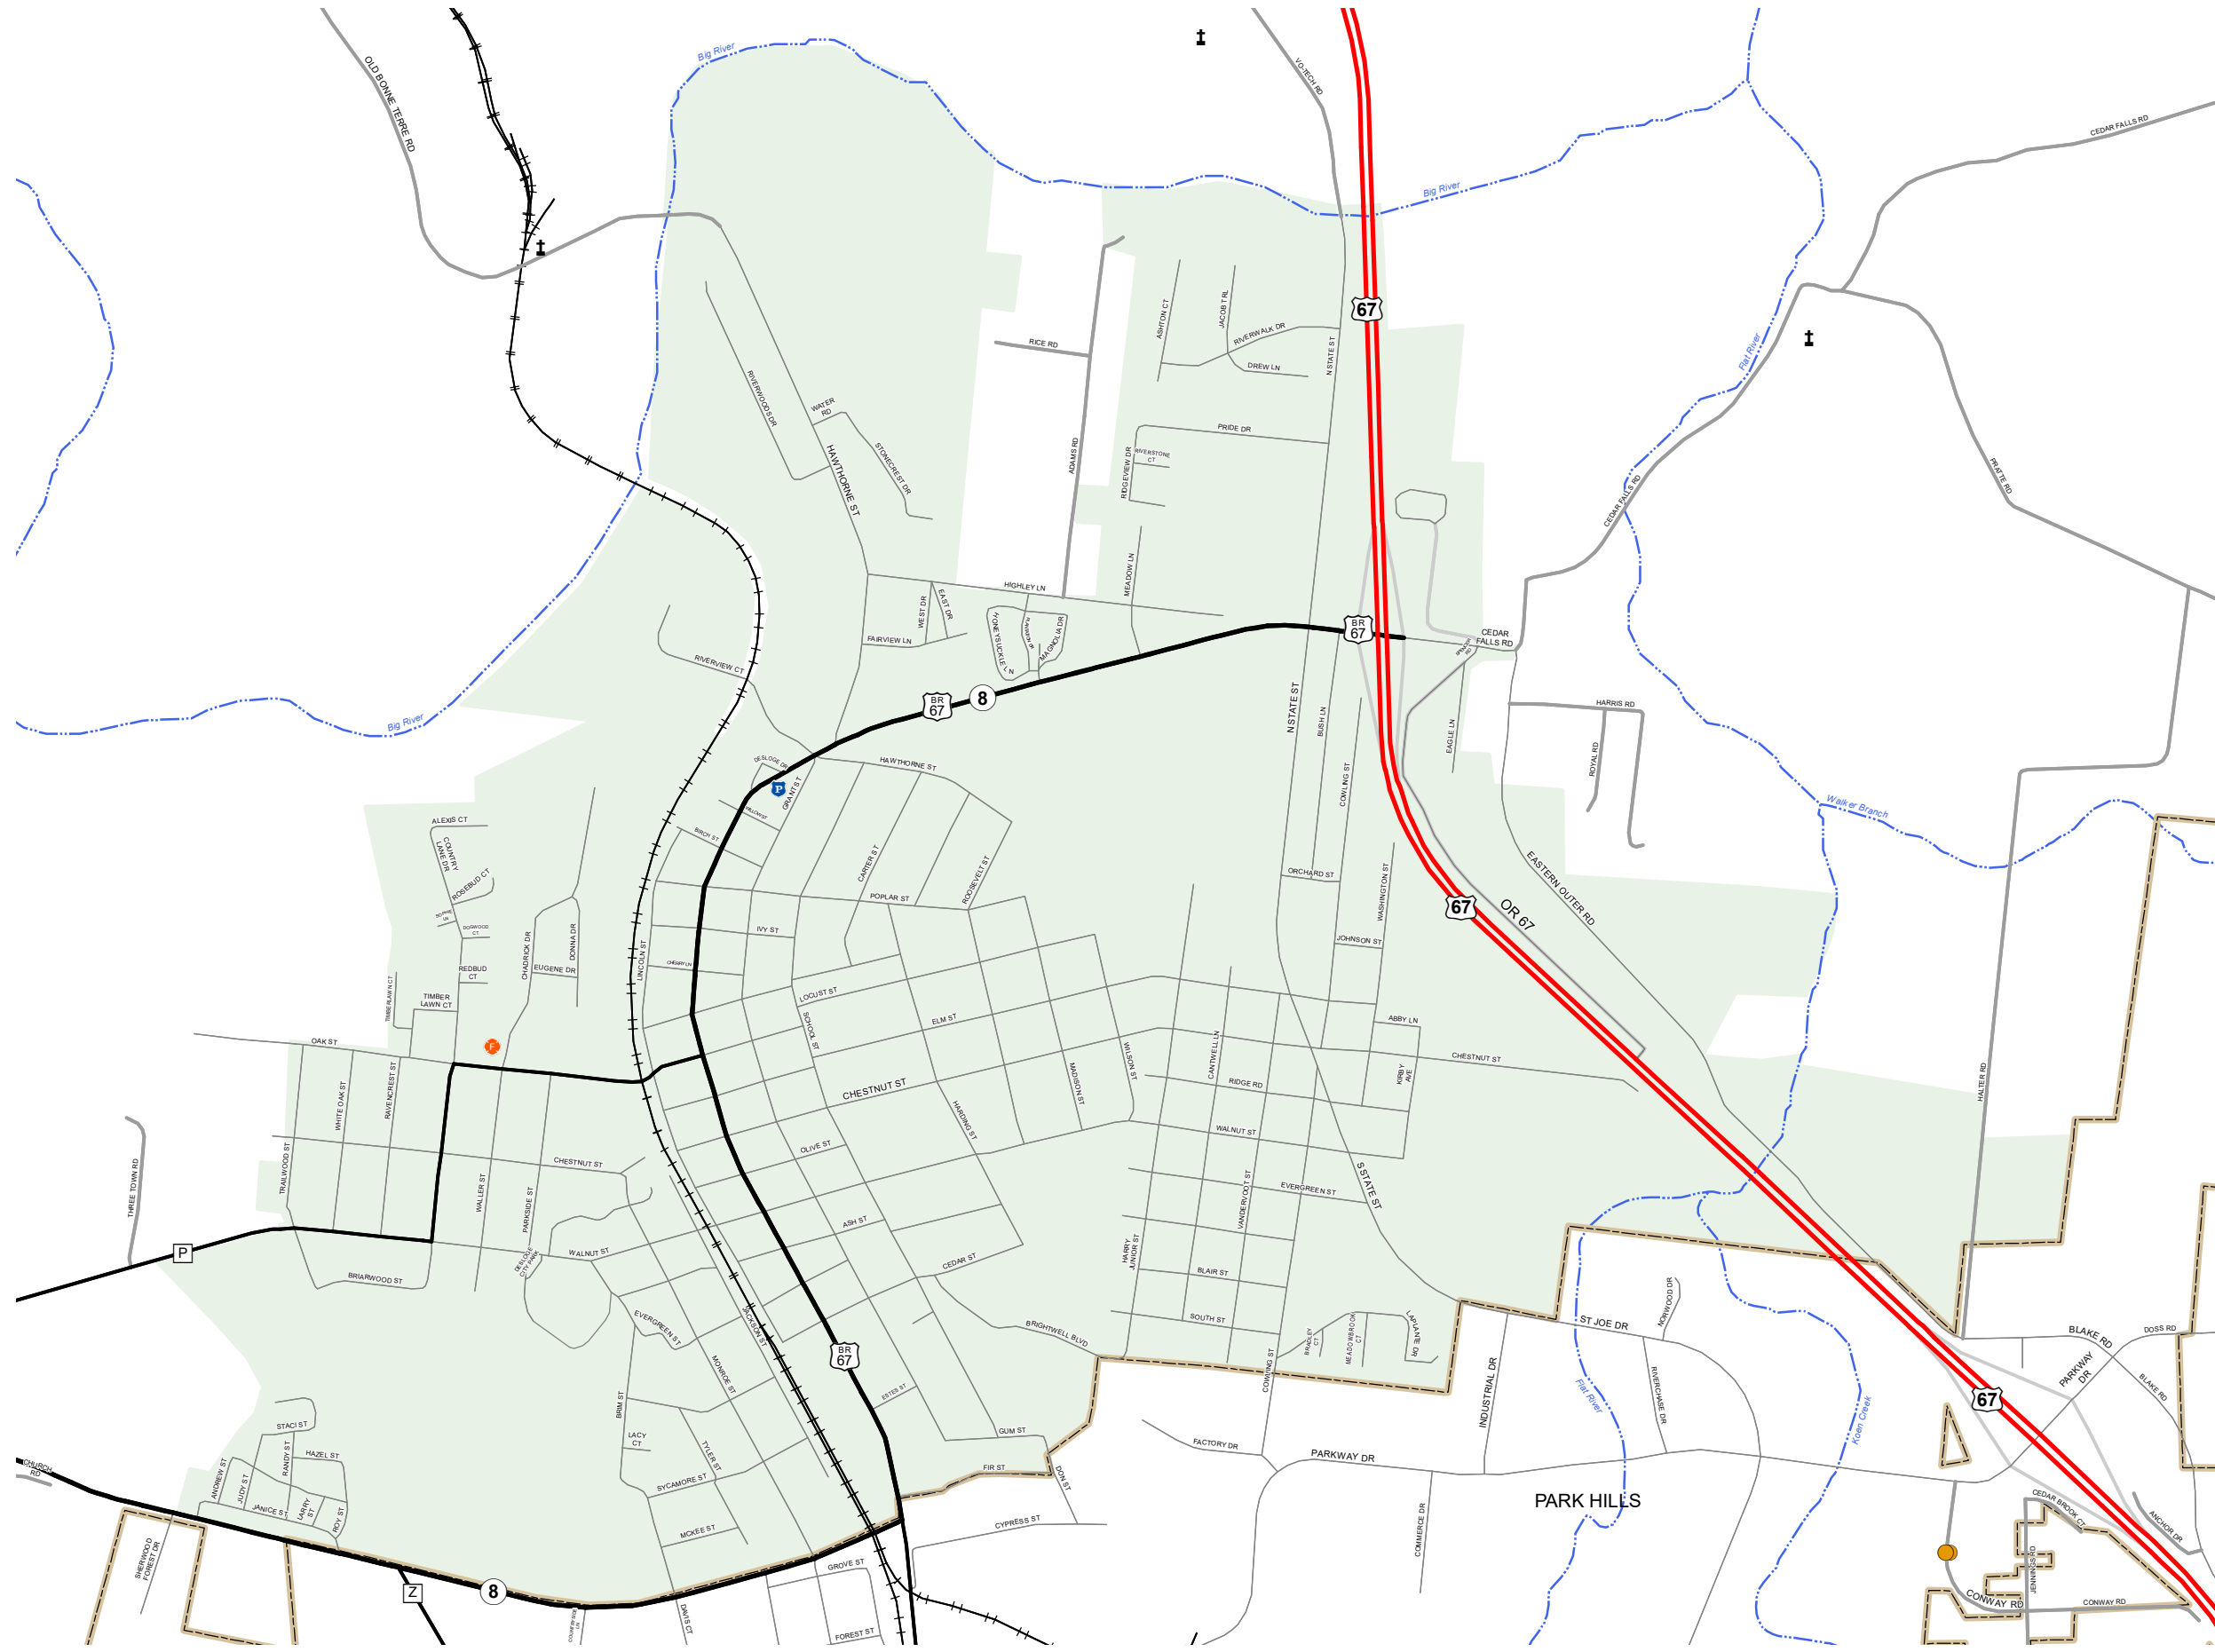

DESLOGE

ST. FRANCOIS COUNTY

MISSOURI

SOUTHEAST DISTRICT

2021

Legend

- Interstate
- Interstate Loop
- US Route
- Business Route
- Missouri Route
- Letter Route
- County Road
- Railroad
- City Street
- Other Routes
- River or Stream
- Lake or Large River
- City Limits
- Surrounding City Limits
- County Boundary
- Metrolink Lines
- Fire Department
- Local Law Enforcement
- MSHP Office
- ★ Missouri State Capitol
- County Courthouse
- Hospitals
- MoDOT Office
- MoDOT Maintenance Building
- † Cemeteries
- ✈ Public Airports
- Amtrak Stations
- Metrolink Stations