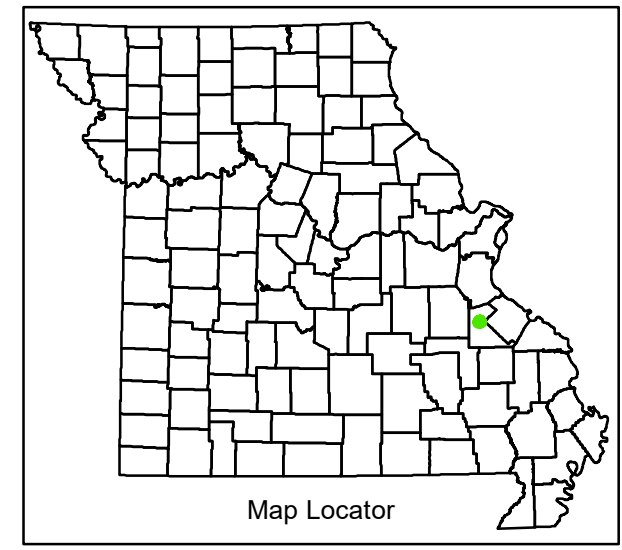

DESLOGE

ST. FRANCOIS COUNTY

MISSOURI

SOUTHEAST DISTRICT

2021

Legend

- Interstate
- Interstate Loop
- US Route
- Business Route
- Missouri Route
- Letter Route
- County Road
- Railroad
- City Street
- Other Routes
- River or Stream
- Lake or Large River
- City Limits
- Surrounding City Limits
- County Boundary
- Metrolink Lines
- Fire Department
- Local Law Enforcement
- MSHP Office
- ★ Missouri State Capitol
- County Courthouse
- Hospitals
- MoDOT Office
- MoDOT Maintenance Building
- † Cemeteries
- ✈ Public Airports
- Amtrak Stations
- Metrolink Stations