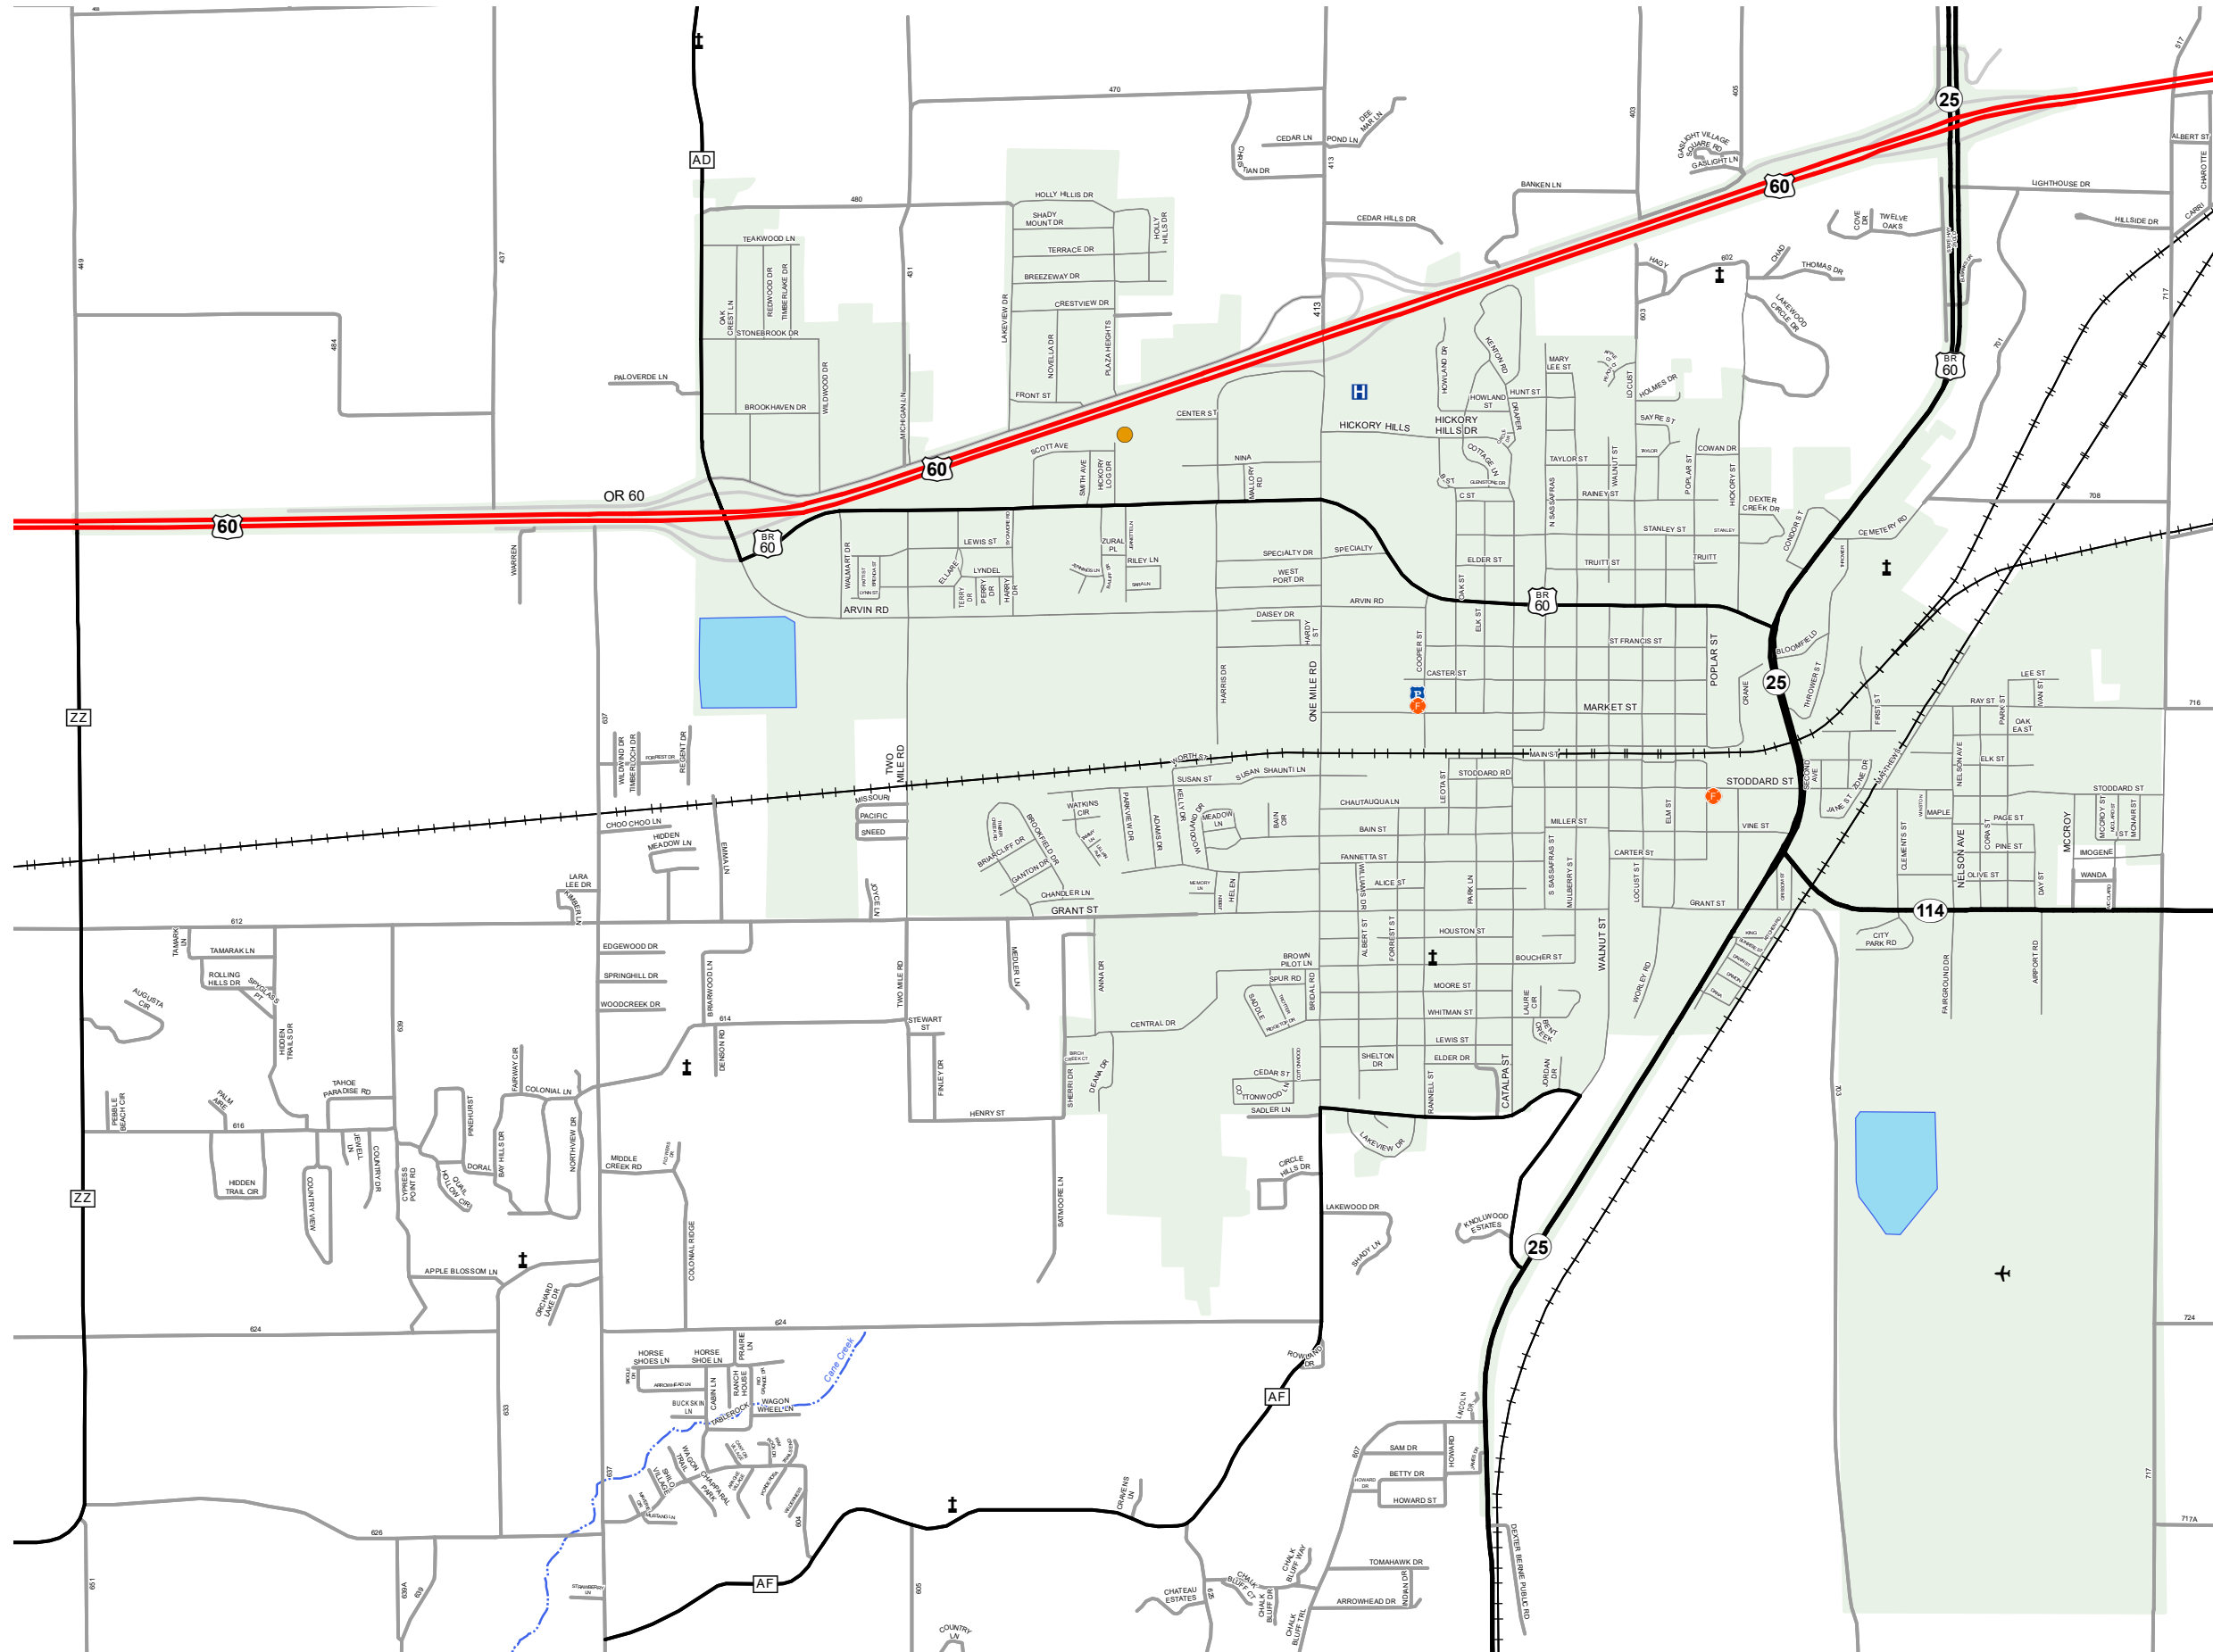

# DEXTER

STODDARD COUNTY  
MISSOURI  
SOUTHEAST DISTRICT

2021

- Legend**
- Interstate
  - Interstate Loop
  - US Route
  - Business Route
  - Missouri Route
  - Letter Route
  - County Road
  - Railroad
  - City Street
  - Other Routes
  - River or Stream
  - Lake or Large River
  - City Limits
  - Surrounding City Limits
  - County Boundary
  - Metrolink Lines
  - Fire Department
  - Local Law Enforcement
  - MSHP Office
  - Missouri State Capitol
  - County Courthouse
  - Hospitals
  - MoDOT Office
  - MoDOT Maintenance Building
  - Cemeteries
  - Public Airports
  - Amtrak Stations
  - Metrolink Stations