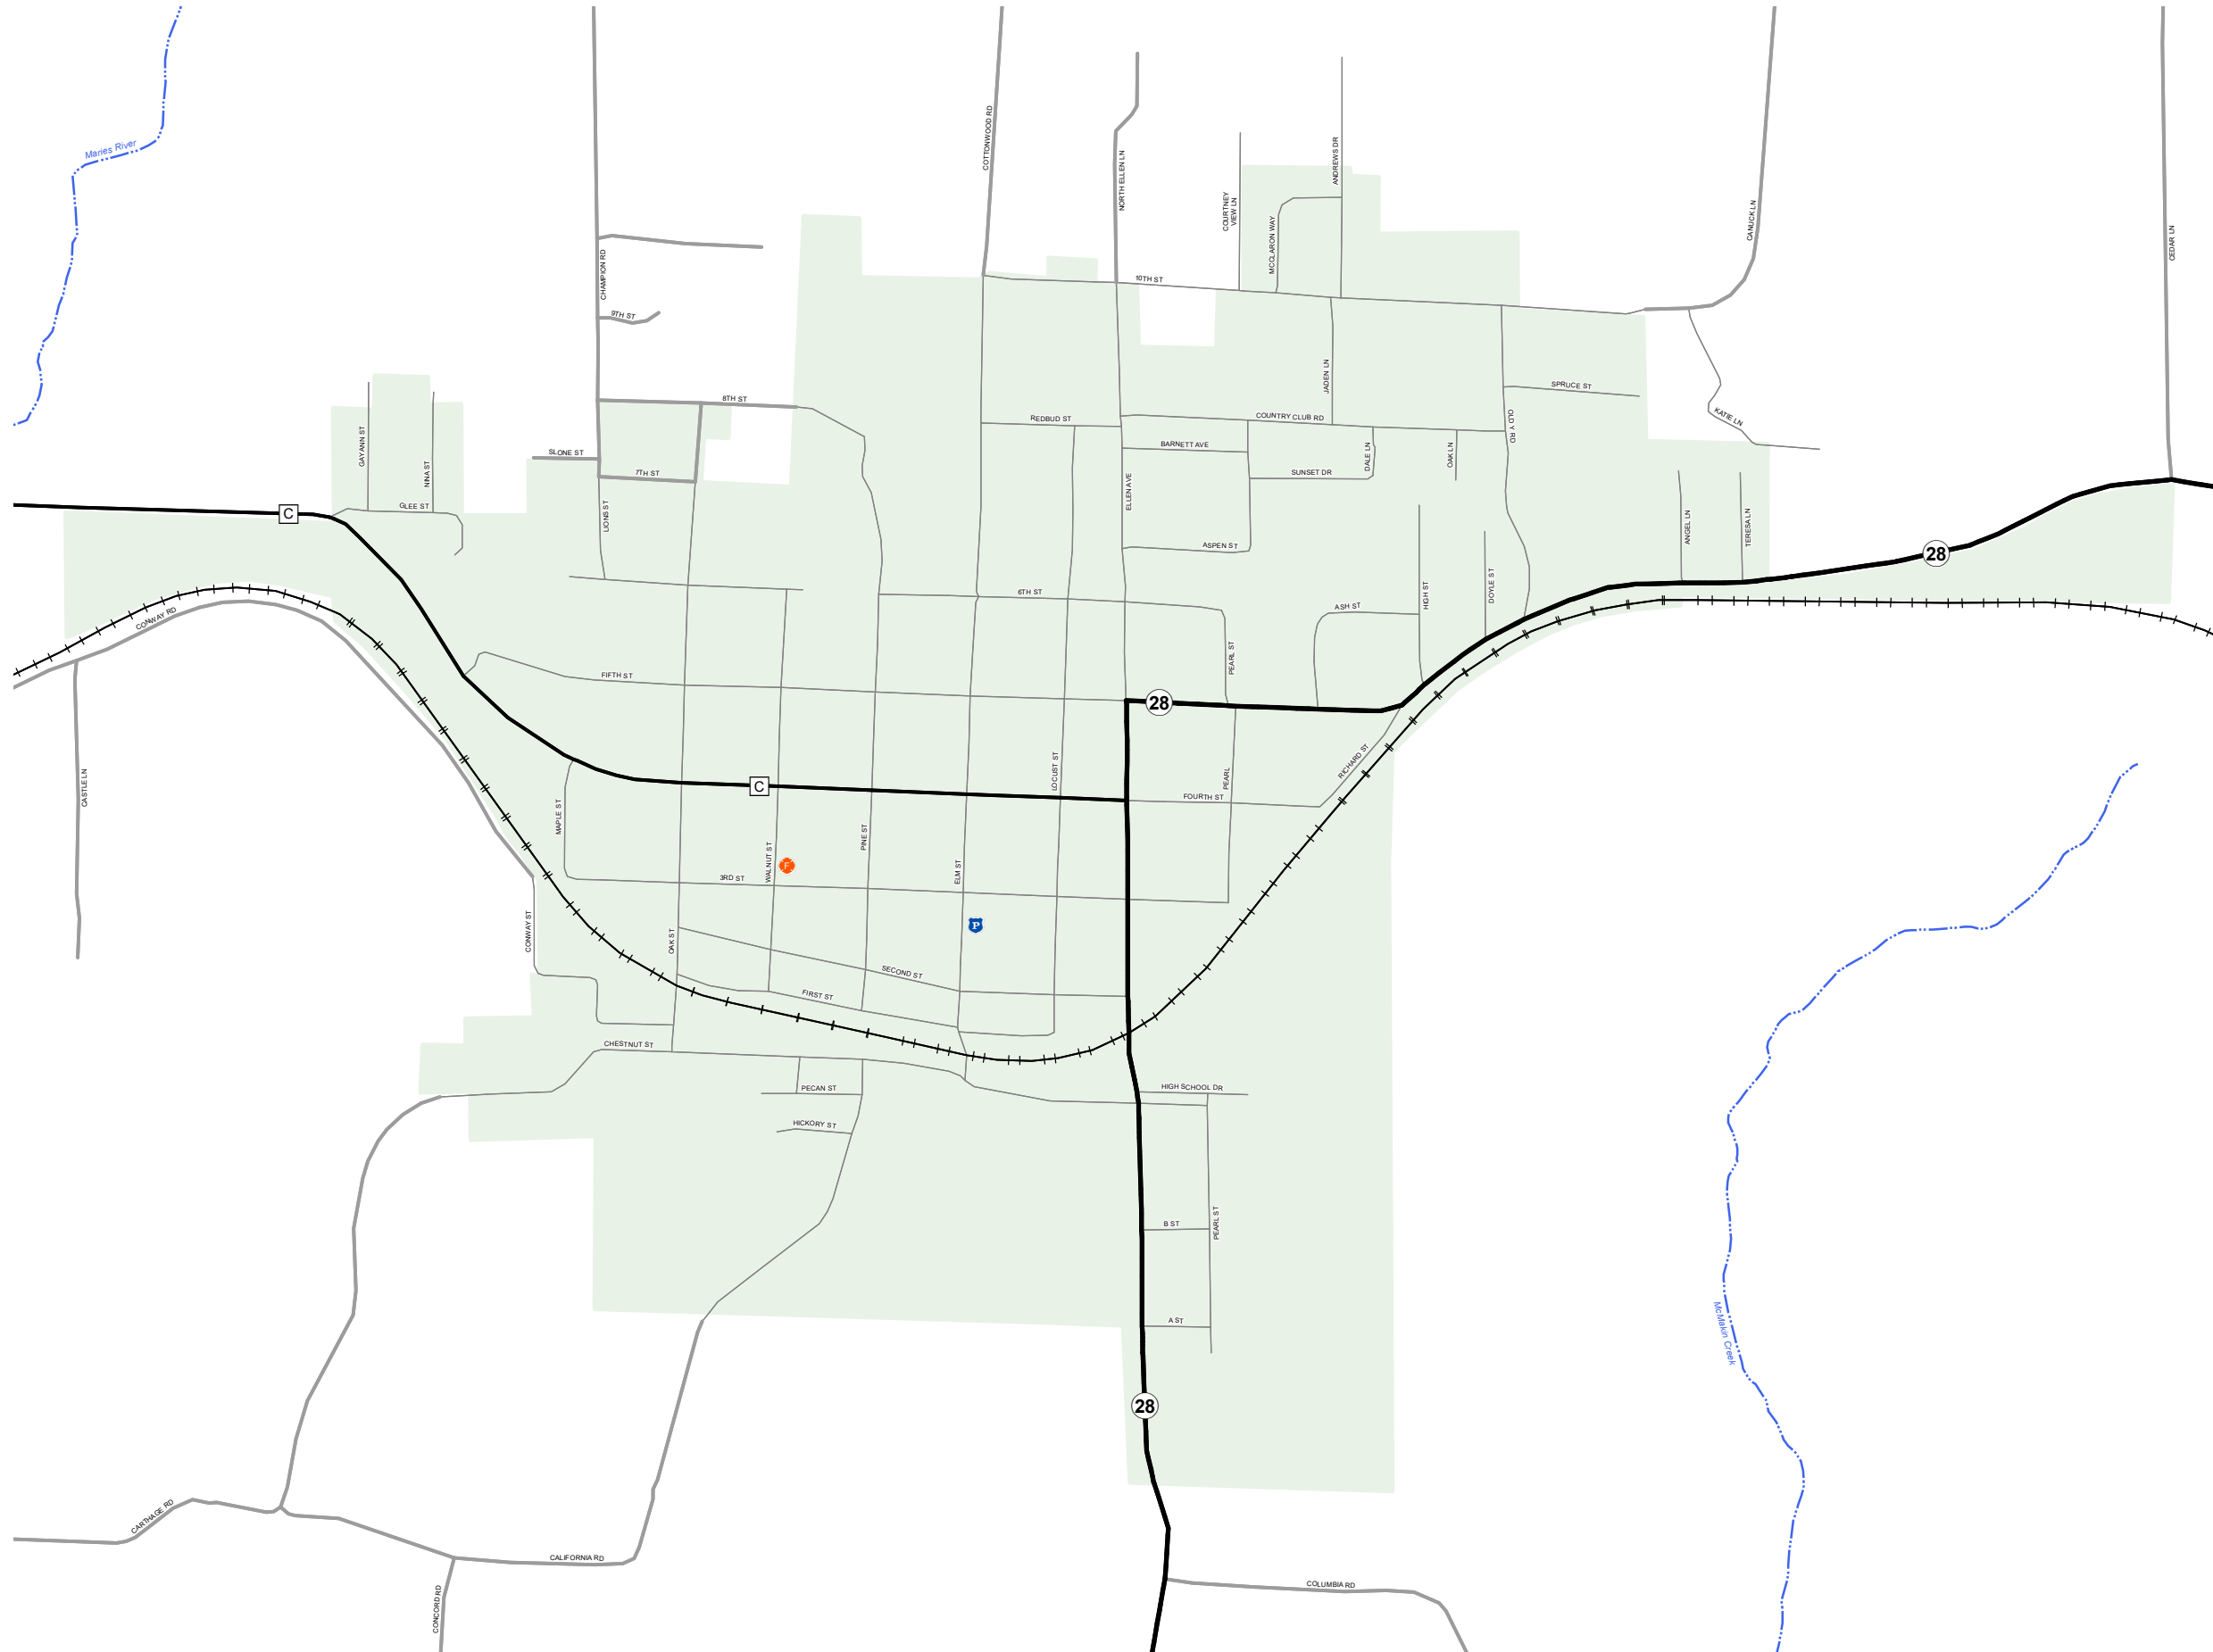

DIXON

PULASKI COUNTY

MISSOURI

CENTRAL DISTRICT

2021

Legend

- Interstate
- Interstate Loop
- US Route
- Business Route
- Missouri Route
- Letter Route
- County Road
- Railroad
- City Street
- Other Routes
- River or Stream
- Lake or Large River
- City Limits
- Surrounding City Limits
- County Boundary
- MetroLink Lines
- Fire Department
- Local Law Enforcement
- MSHP Office
- Missouri State Capitol
- County Courthouse
- Hospitals
- MoDOT Office
- MoDOT Maintenance Building
- Cemeteries
- Public Airports
- Amtrak Stations
- MetroLink Stations