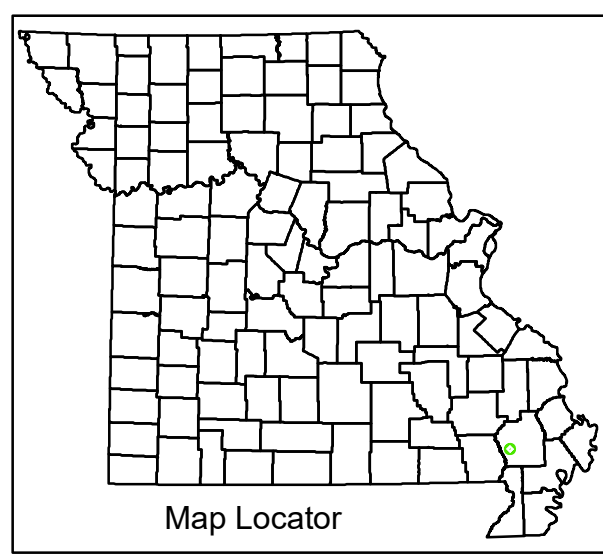

STODDARD COUNTY
 MISSOURI
 SOUTHEAST DISTRICT
 2021

Map Locator

DUDLEY

- Legend**
- Interstate
 - Interstate Loop
 - US Route
 - Business Route
 - Missouri Route
 - Letter Route
 - County Road
 - Railroad
 - City Street
 - Other Routes
 - River or Stream
 - Lake or Large River
 - City Limits
 - Surrounding City Limits
 - County Boundary
 - Metrolink Lines
 - Fire Department
 - P Local Law Enforcement
 - P MSHP Office
 - ★ Missouri State Capitol
 - ⚖ County Courthouse
 - H Hospitals
 - MoDOT Office
 - MoDOT Maintenance Building
 - ⚰ Cemeteries
 - ✈ Public Airports
 - A Amtrak Stations
 - Metrolink Stations