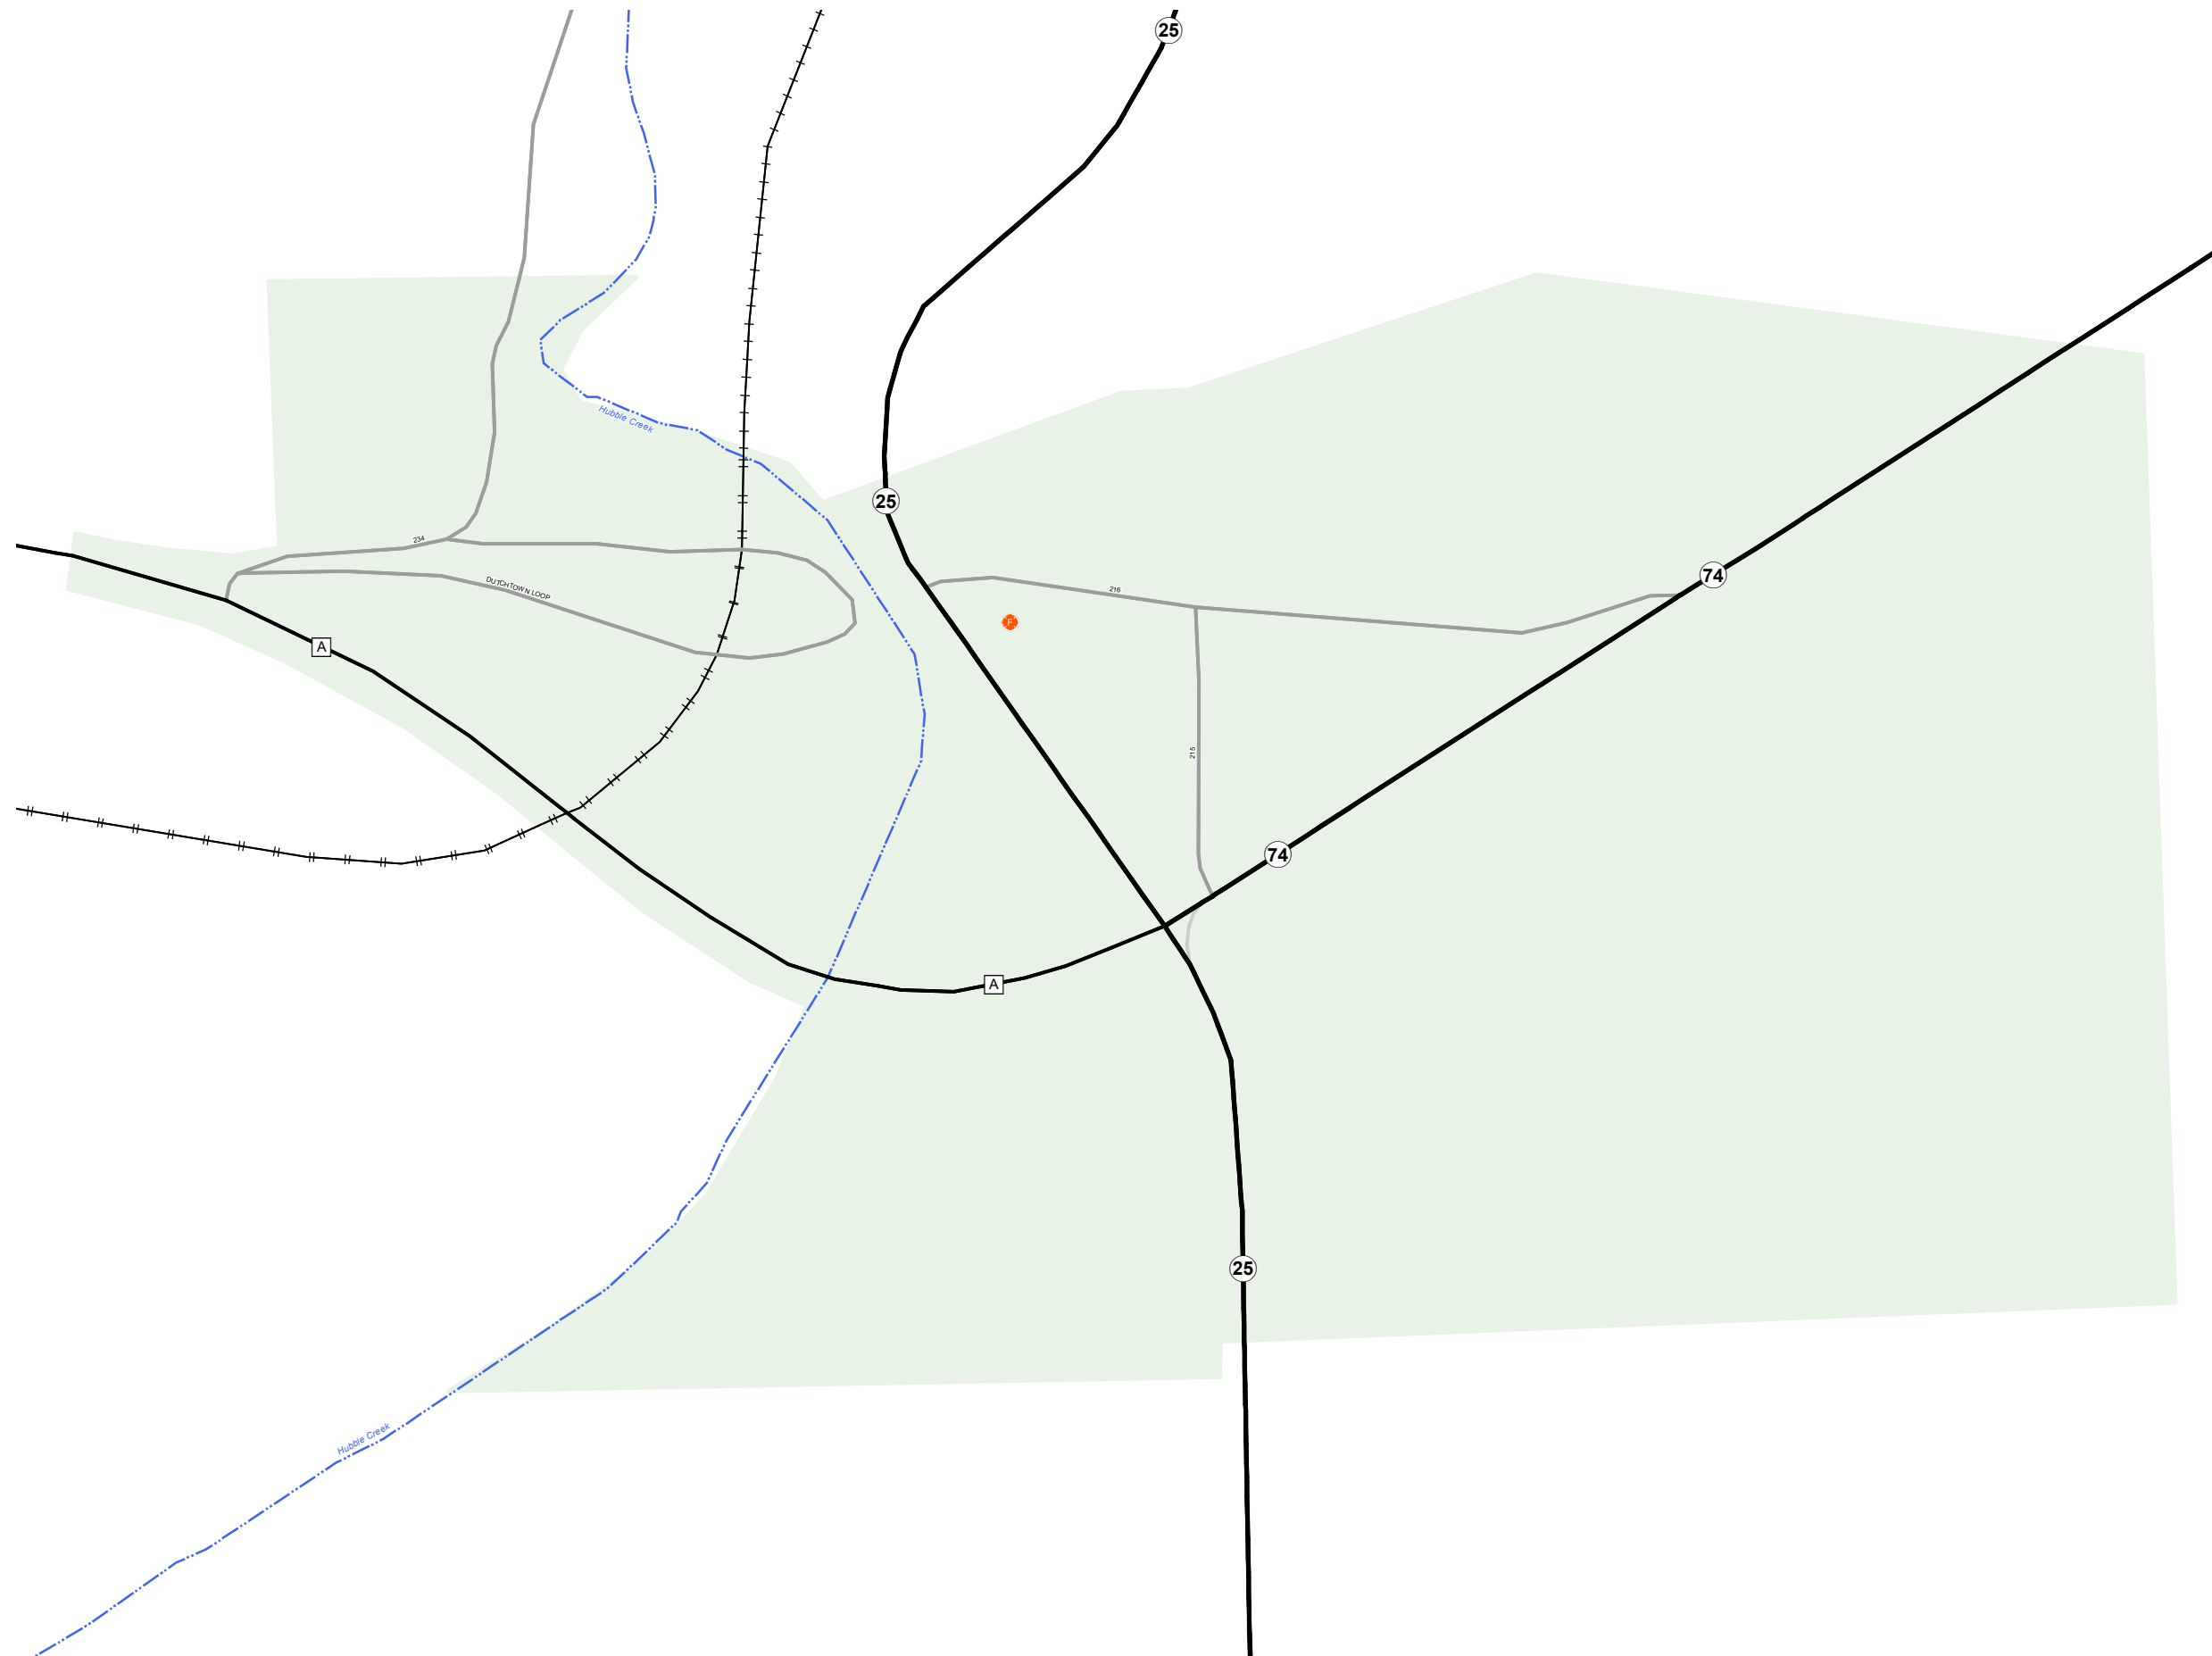

# DUTCHTOWN

CAPE GIRARDEAU COUNTY

MISSOURI

SOUTHEAST DISTRICT

2021

- Legend**
- Interstate
  - Interstate Loop
  - US Route
  - Business Route
  - Missouri Route
  - Letter Route
  - County Road
  - Railroad
  - City Street
  - Other Routes
  - River or Stream
  - Lake or Large River
  - City Limits
  - Surrounding City Limits
  - County Boundary
  - Metrolink Lines
  - Fire Department
  - Local Law Enforcement
  - MSHP Office
  - Missouri State Capitol
  - County Courthouse
  - Hospitals
  - MoDOT Office
  - MoDOT Maintenance Building
  - Cemeteries
  - Public Airports
  - Amtrak Stations
  - Metrolink Stations