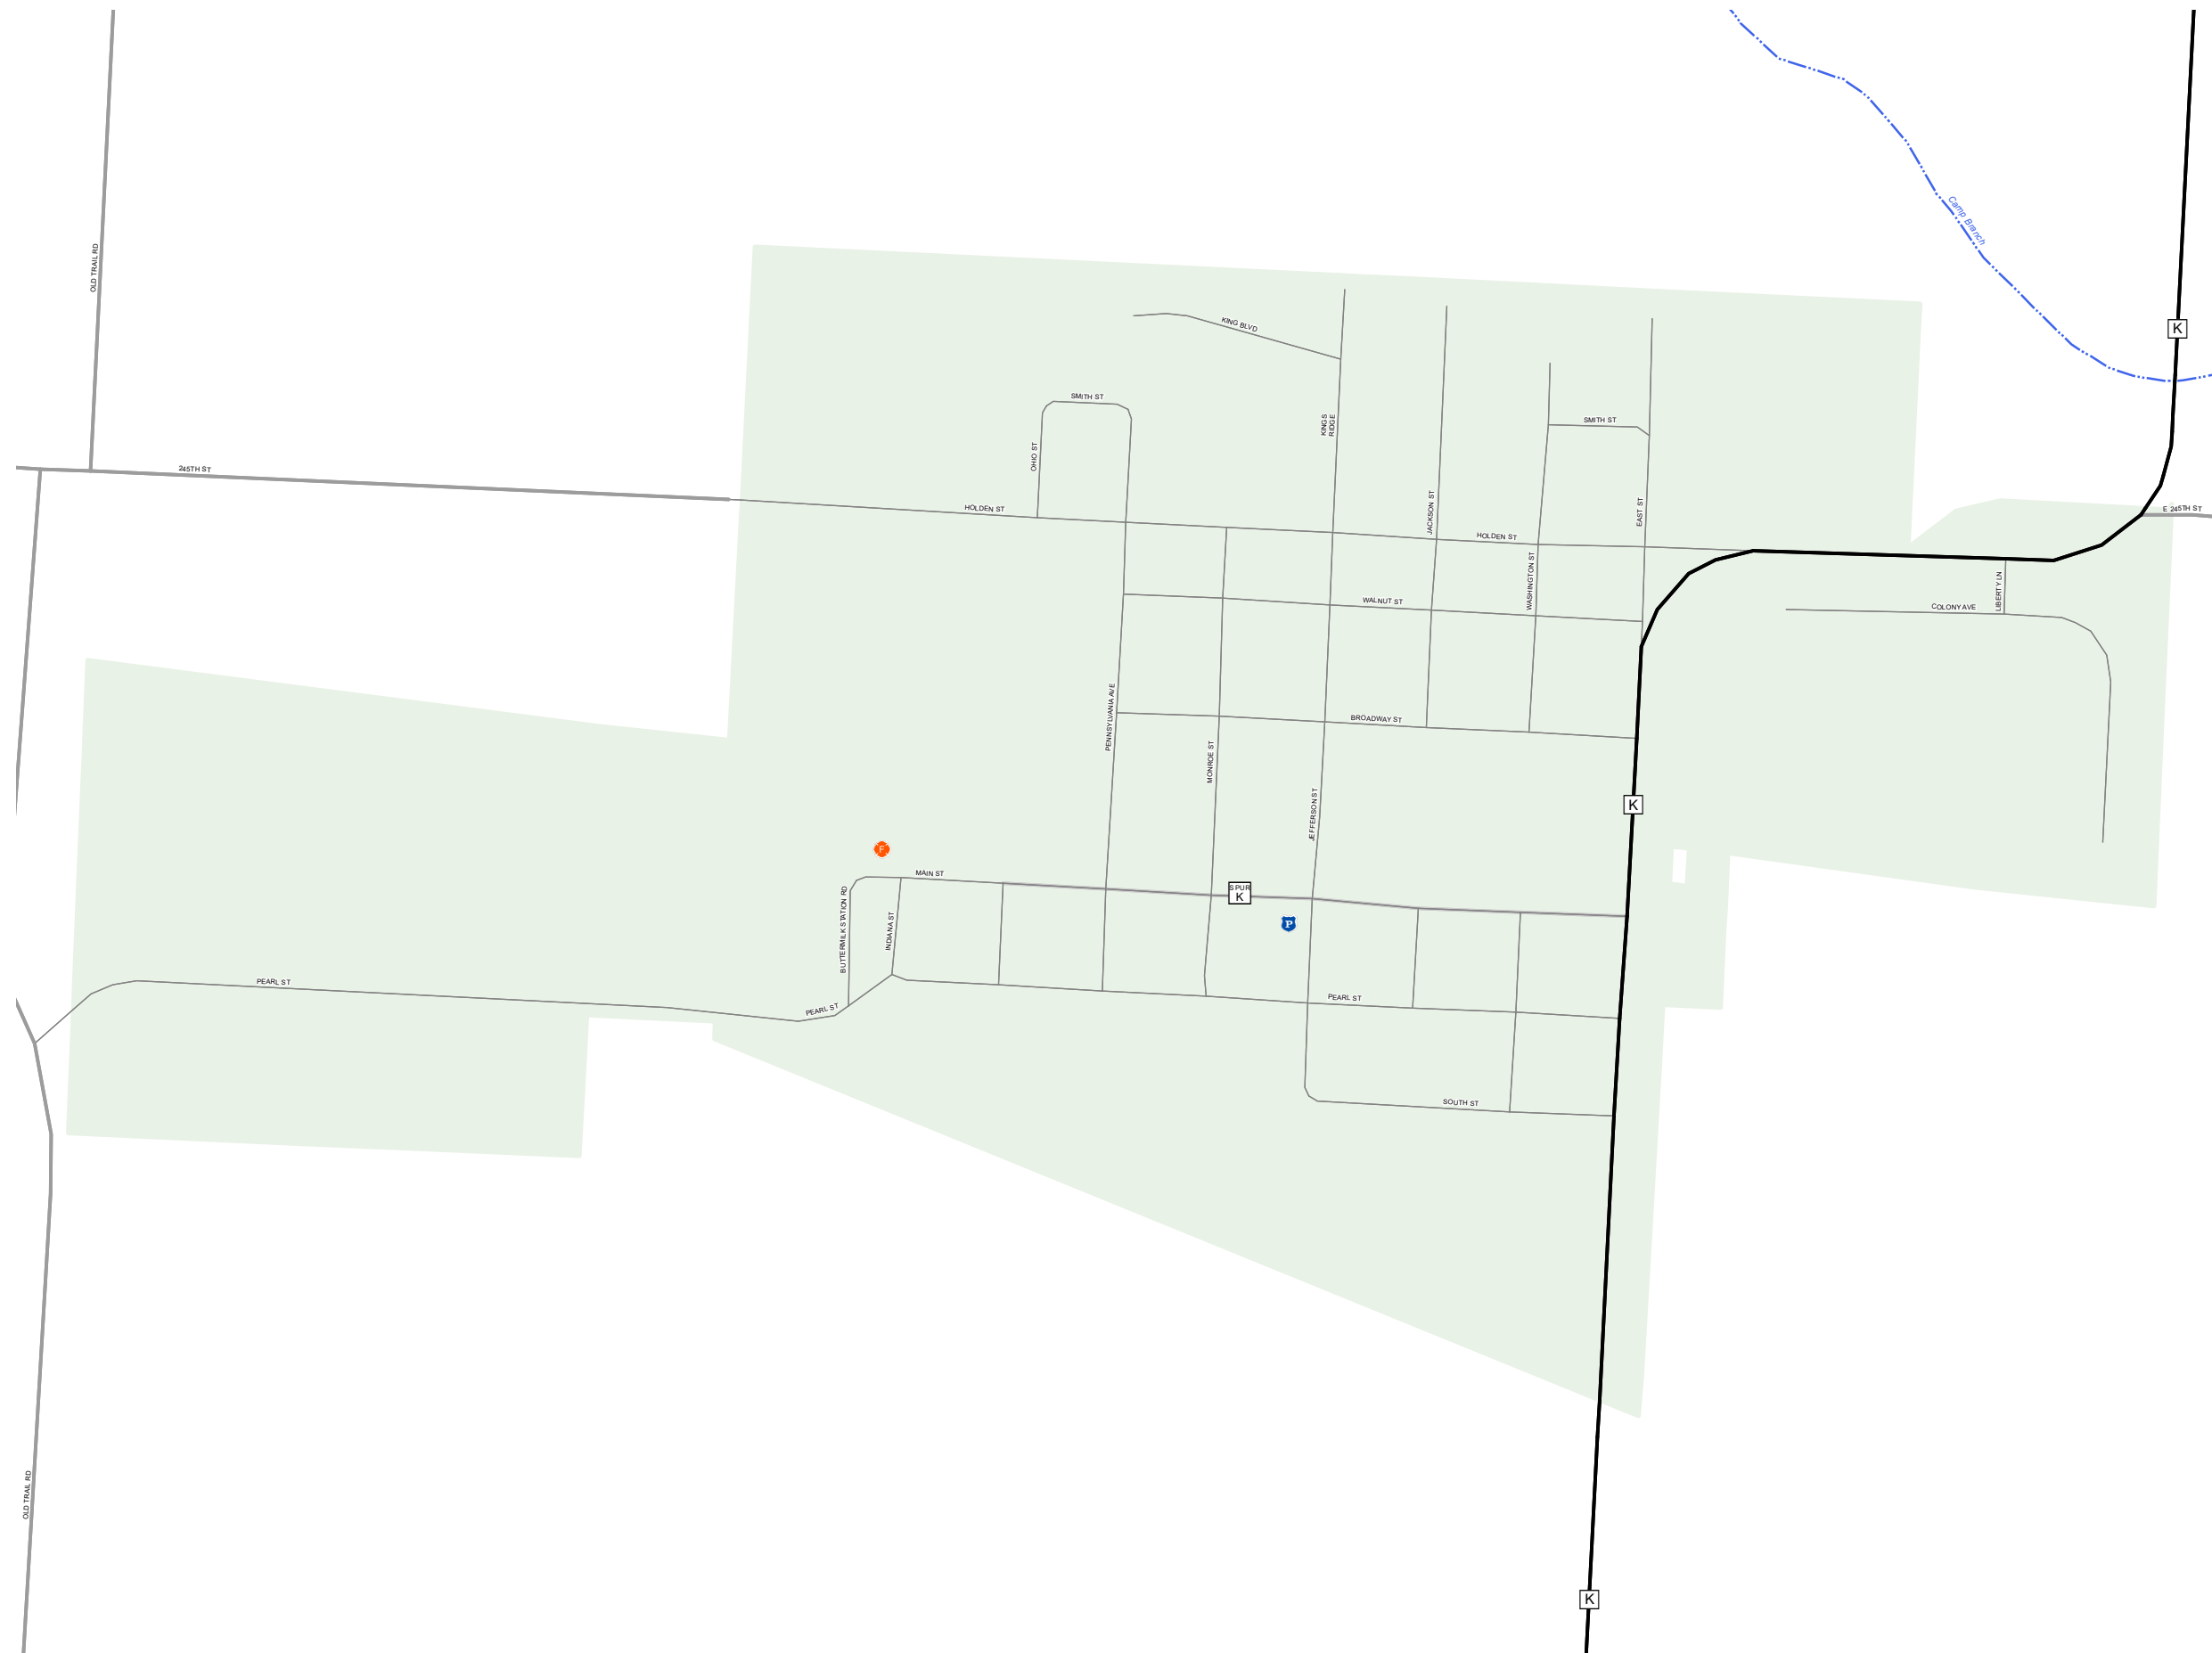

# EAST LYNNE

CASS COUNTY

MISSOURI

KANSAS CITY DISTRICT

2021

### Legend

- Interstate
- Interstate Loop
- US Route
- Business Route
- Missouri Route
- Letter Route
- County Road
- Railroad
- City Street
- Other Routes
- River or Stream
- Lake or Large River
- City Limits
- Surrounding City Limits
- County Boundary
- Metrolink Lines
- Fire Department
- Local Law Enforcement
- MSHP Office
- Missouri State Capitol
- County Courthouse
- Hospitals
- MoDOT Office
- MoDOT Maintenance Building
- Cemeteries
- Public Airports
- Amtrak Stations
- Metrolink Stations