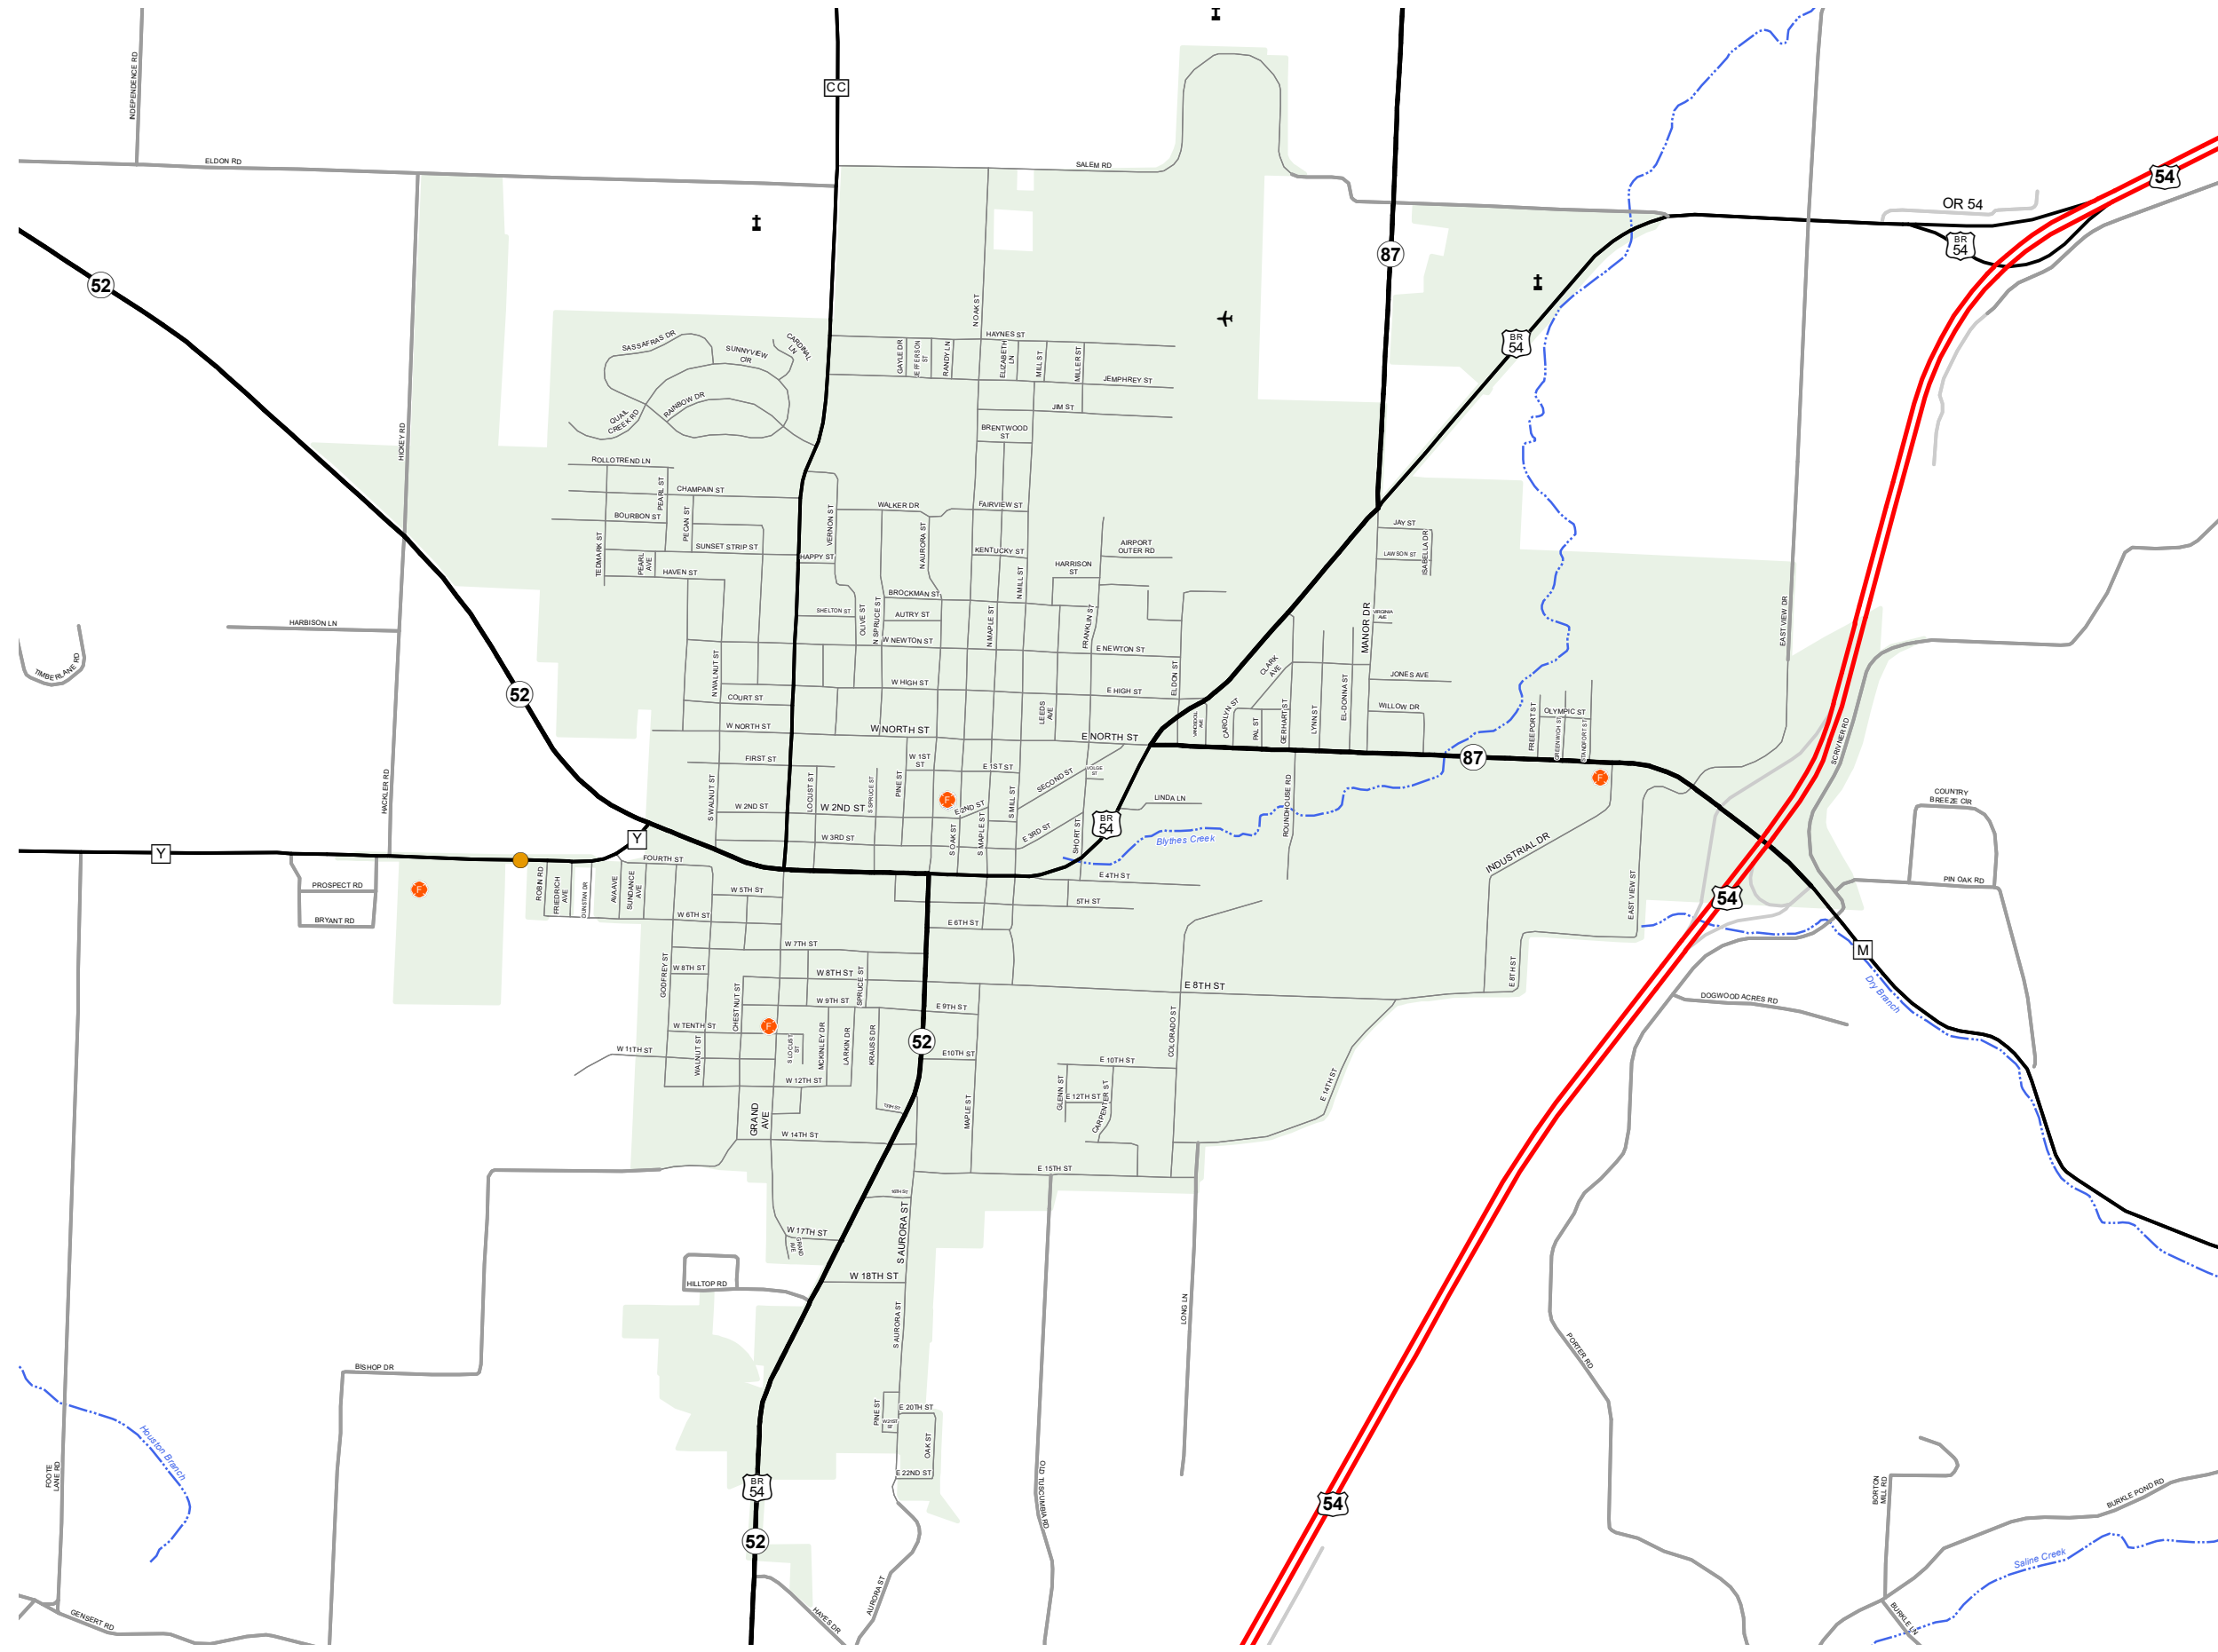

## MILLER COUNTY

### MISSOURI

#### CENTRAL DISTRICT

2021

- Legend**
- Interstate
  - Interstate Loop
  - US Route
  - Business Route
  - Missouri Route
  - Letter Route
  - County Road
  - Railroad
  - City Street
  - Other Routes
  - River or Stream
  - Lake or Large River
  - City Limits
  - Surrounding City Limits
  - County Boundary
  - Metrolink Lines
  - Fire Department
  - Local Law Enforcement
  - MSHP Office
  - ★ Missouri State Capitol
  - County Courthouse
  - Hospitals
  - MoDOT Office
  - MoDOT Maintenance Building
  - † Cemeteries
  - ✈ Public Airports
  - Amtrak Stations
  - Metrolink Stations