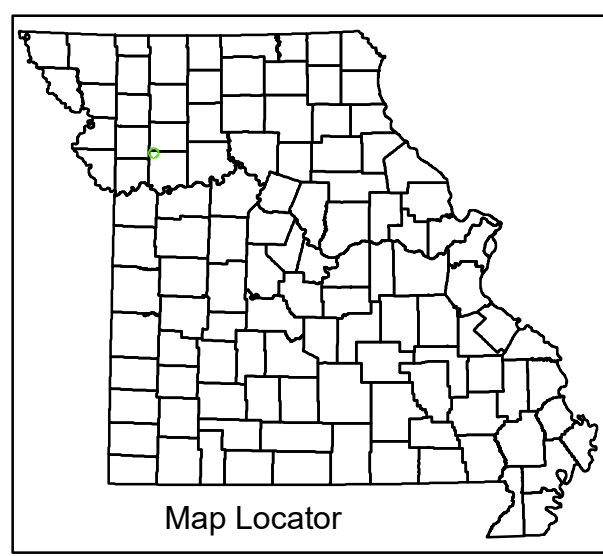

RAY COUNTY
MISSOURI
KANSAS CITY DISTRICT
2021

ELMIRA

- Legend**
- Interstate
 - - - Interstate Loop
 - US Route
 - Business Route
 - Missouri Route
 - Letter Route
 - County Road
 - Railroad
 - City Street
 - Other Routes
 - River or Stream
 - Lake or Large River
 - City Limits
 - Surrounding City Limits
 - County Boundary
 - Metrolink Lines
 - Fire Department
 - P Local Law Enforcement
 - P MSHP Office
 - ★ Missouri State Capitol
 - ⦿ County Courthouse
 - H Hospitals
 - MoDOT Office
 - MoDOT Maintenance Building
 - ⚰ Cemeteries
 - ✈ Public Airports
 - A Amtrak Stations
 - Metrolink Stations