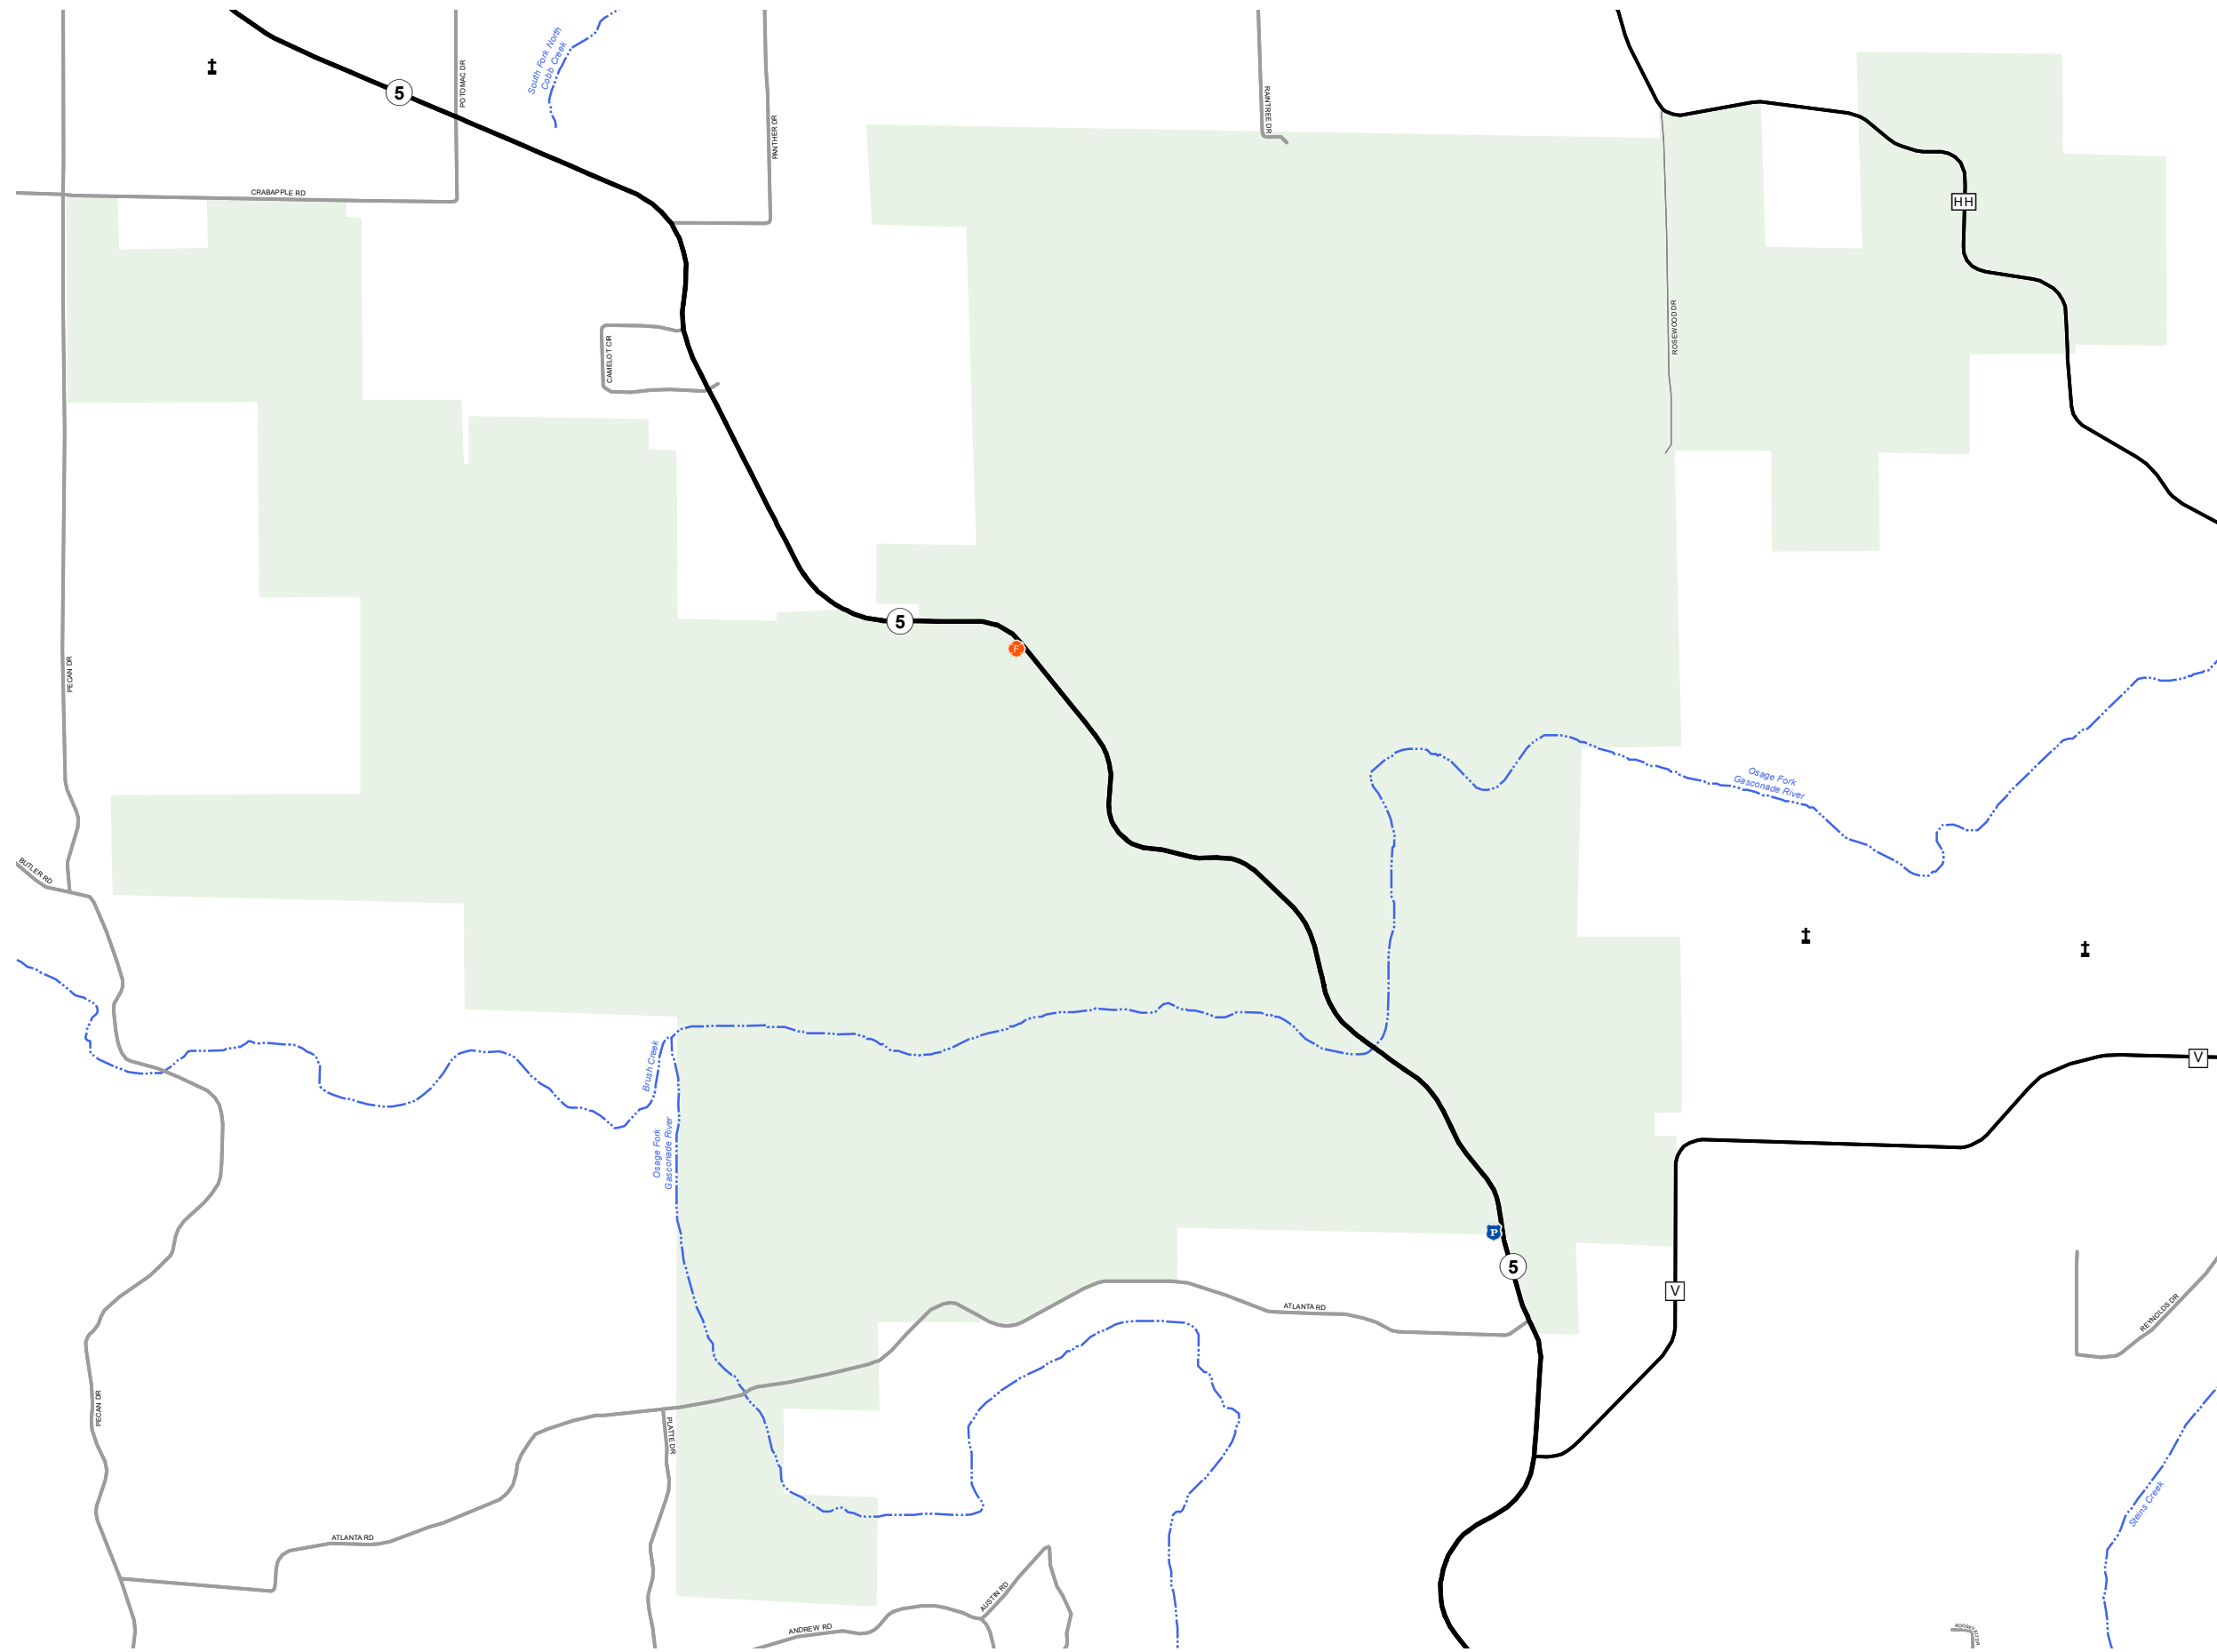

EVERGREEN

LACLEDE COUNTY

MISSOURI

CENTRAL DISTRICT

2021

Legend

- Interstate
- Interstate Loop
- US Route
- Business Route
- Missouri Route
- Letter Route
- County Road
- Railroad
- City Street
- Other Routes
- River or Stream
- Lake or Large River
- City Limits
- Surrounding City Limits
- County Boundary
- Metrolink Lines
- Fire Department
- Local Law Enforcement
- MSHP Office
- Missouri State Capitol
- County Courthouse
- Hospitals
- MoDOT Office
- MoDOT Maintenance Building
- Cemeteries
- Public Airports
- Amtrak Stations
- Metrolink Stations