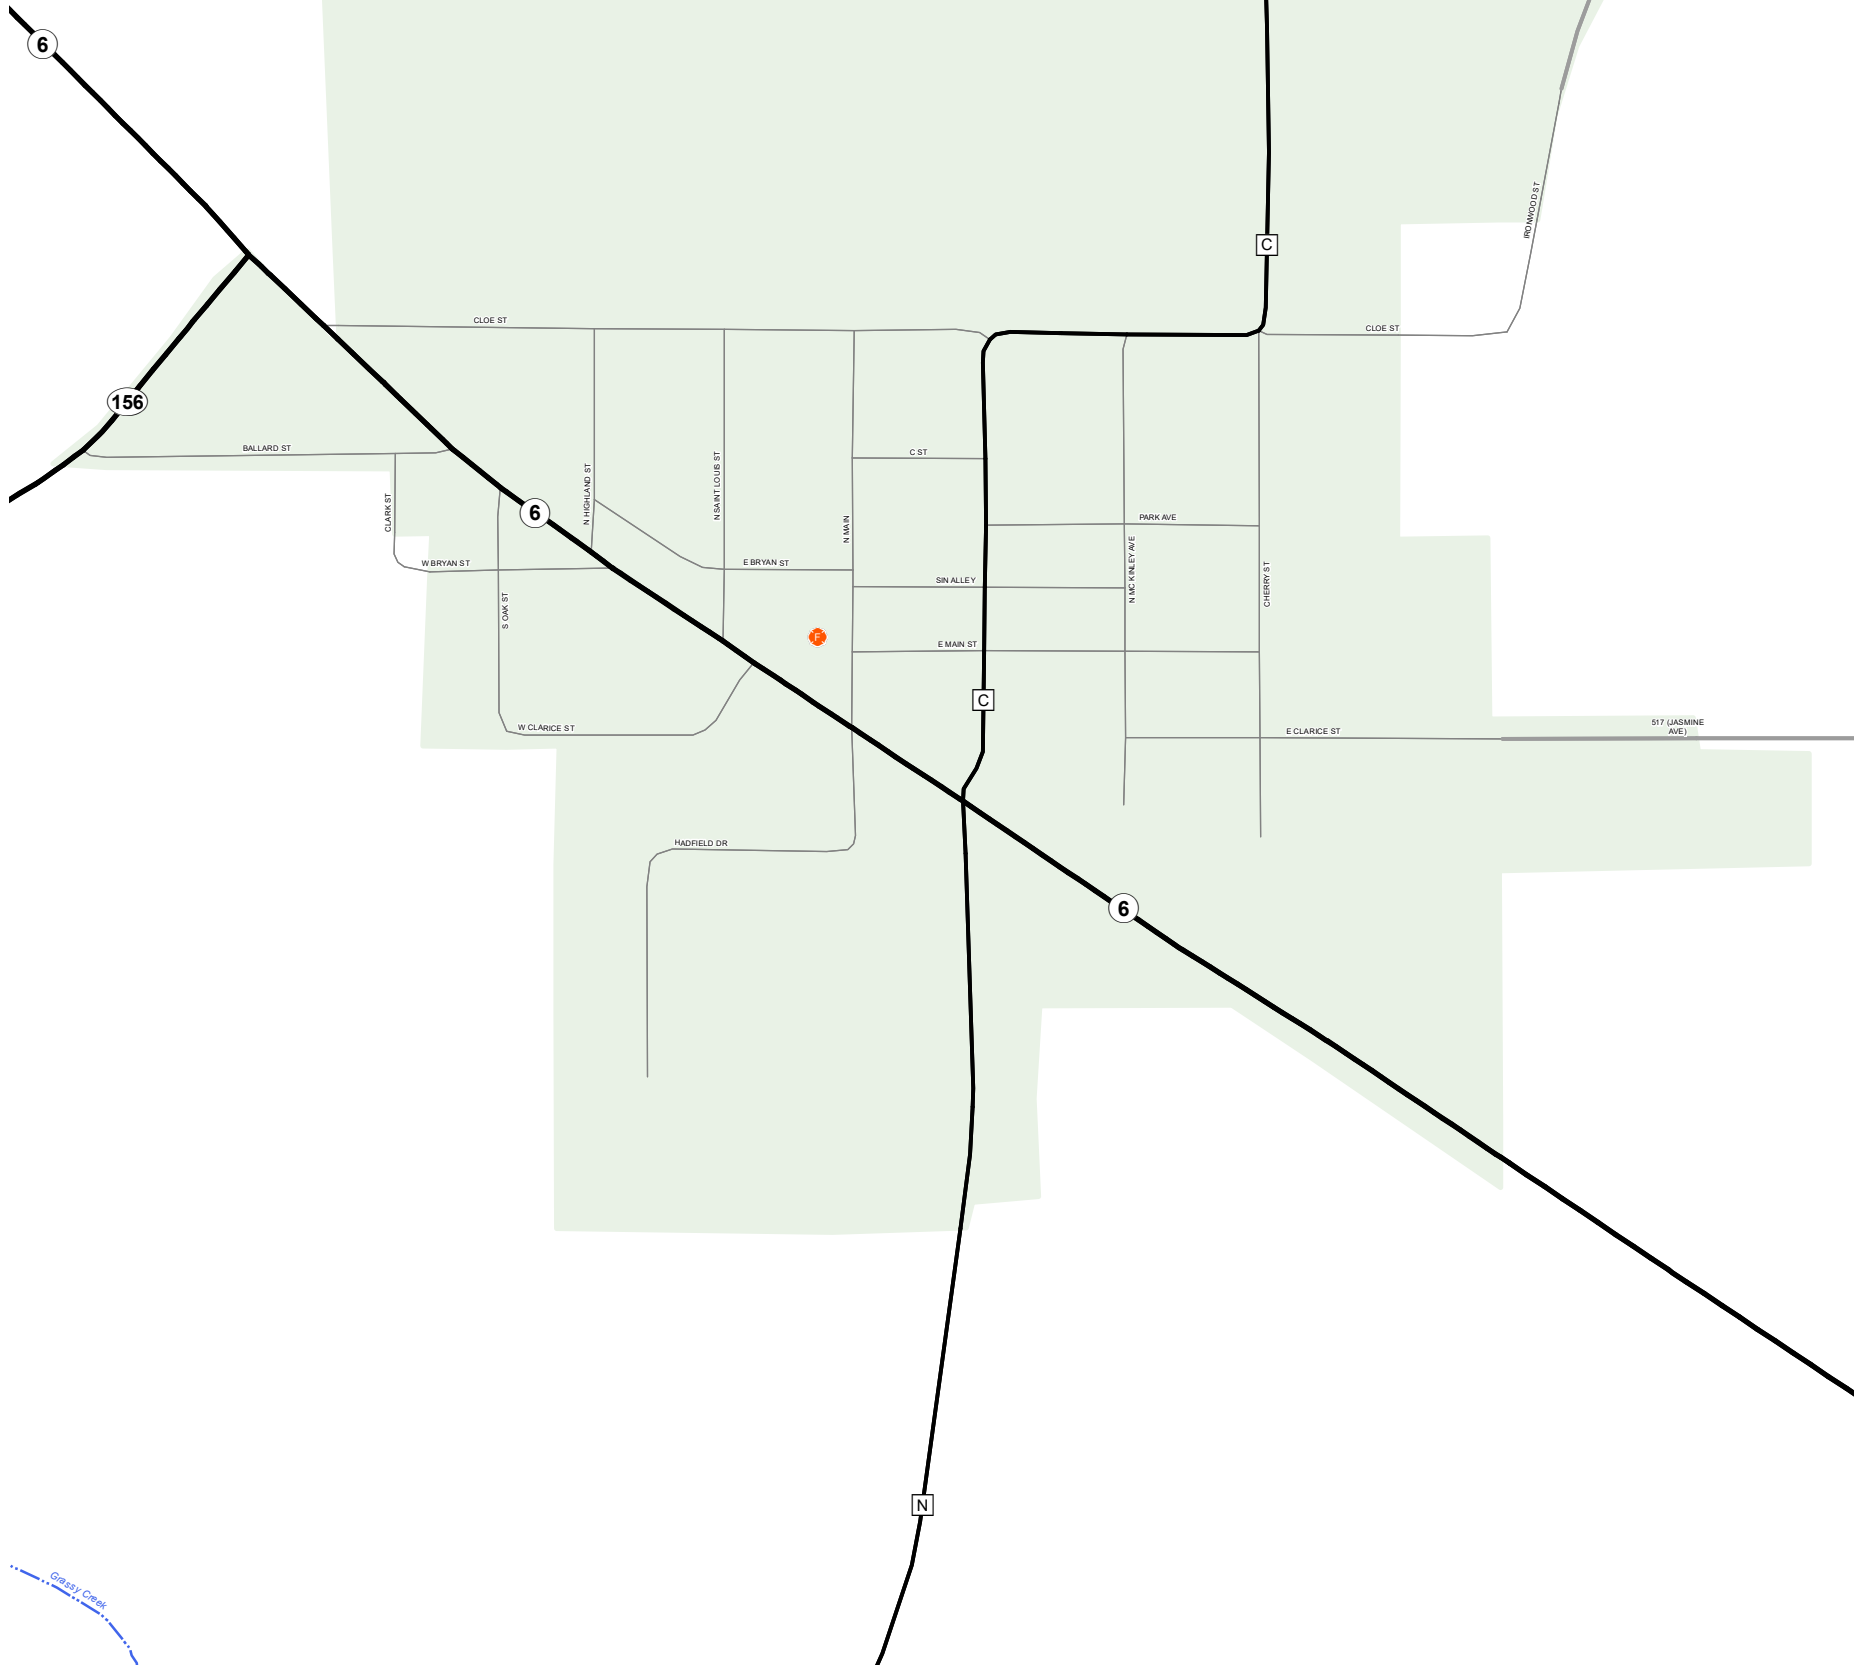

LAWRENCE RIVER

LEWIS COUNTY  
MISSOURI  
NORTHEAST DISTRICT  
2021

Map Locator

# EWING

**Legend**

- Interstate
- Interstate Loop
- US Route
- Business Route
- Missouri Route
- Letter Route
- County Road
- Railroad
- City Street
- Other Routes
- River or Stream
- Lake or Large River
- City Limits
- Surrounding City Limits
- County Boundary
- Metrolink Lines
- Fire Department
- Local Law Enforcement
- MSHP Office
- Missouri State Capitol
- County Courthouse
- Hospitals
- MoDOT Office
- MoDOT Maintenance Building
- Cemeteries
- Public Airports
- Amtrak Stations
- Metrolink Stations