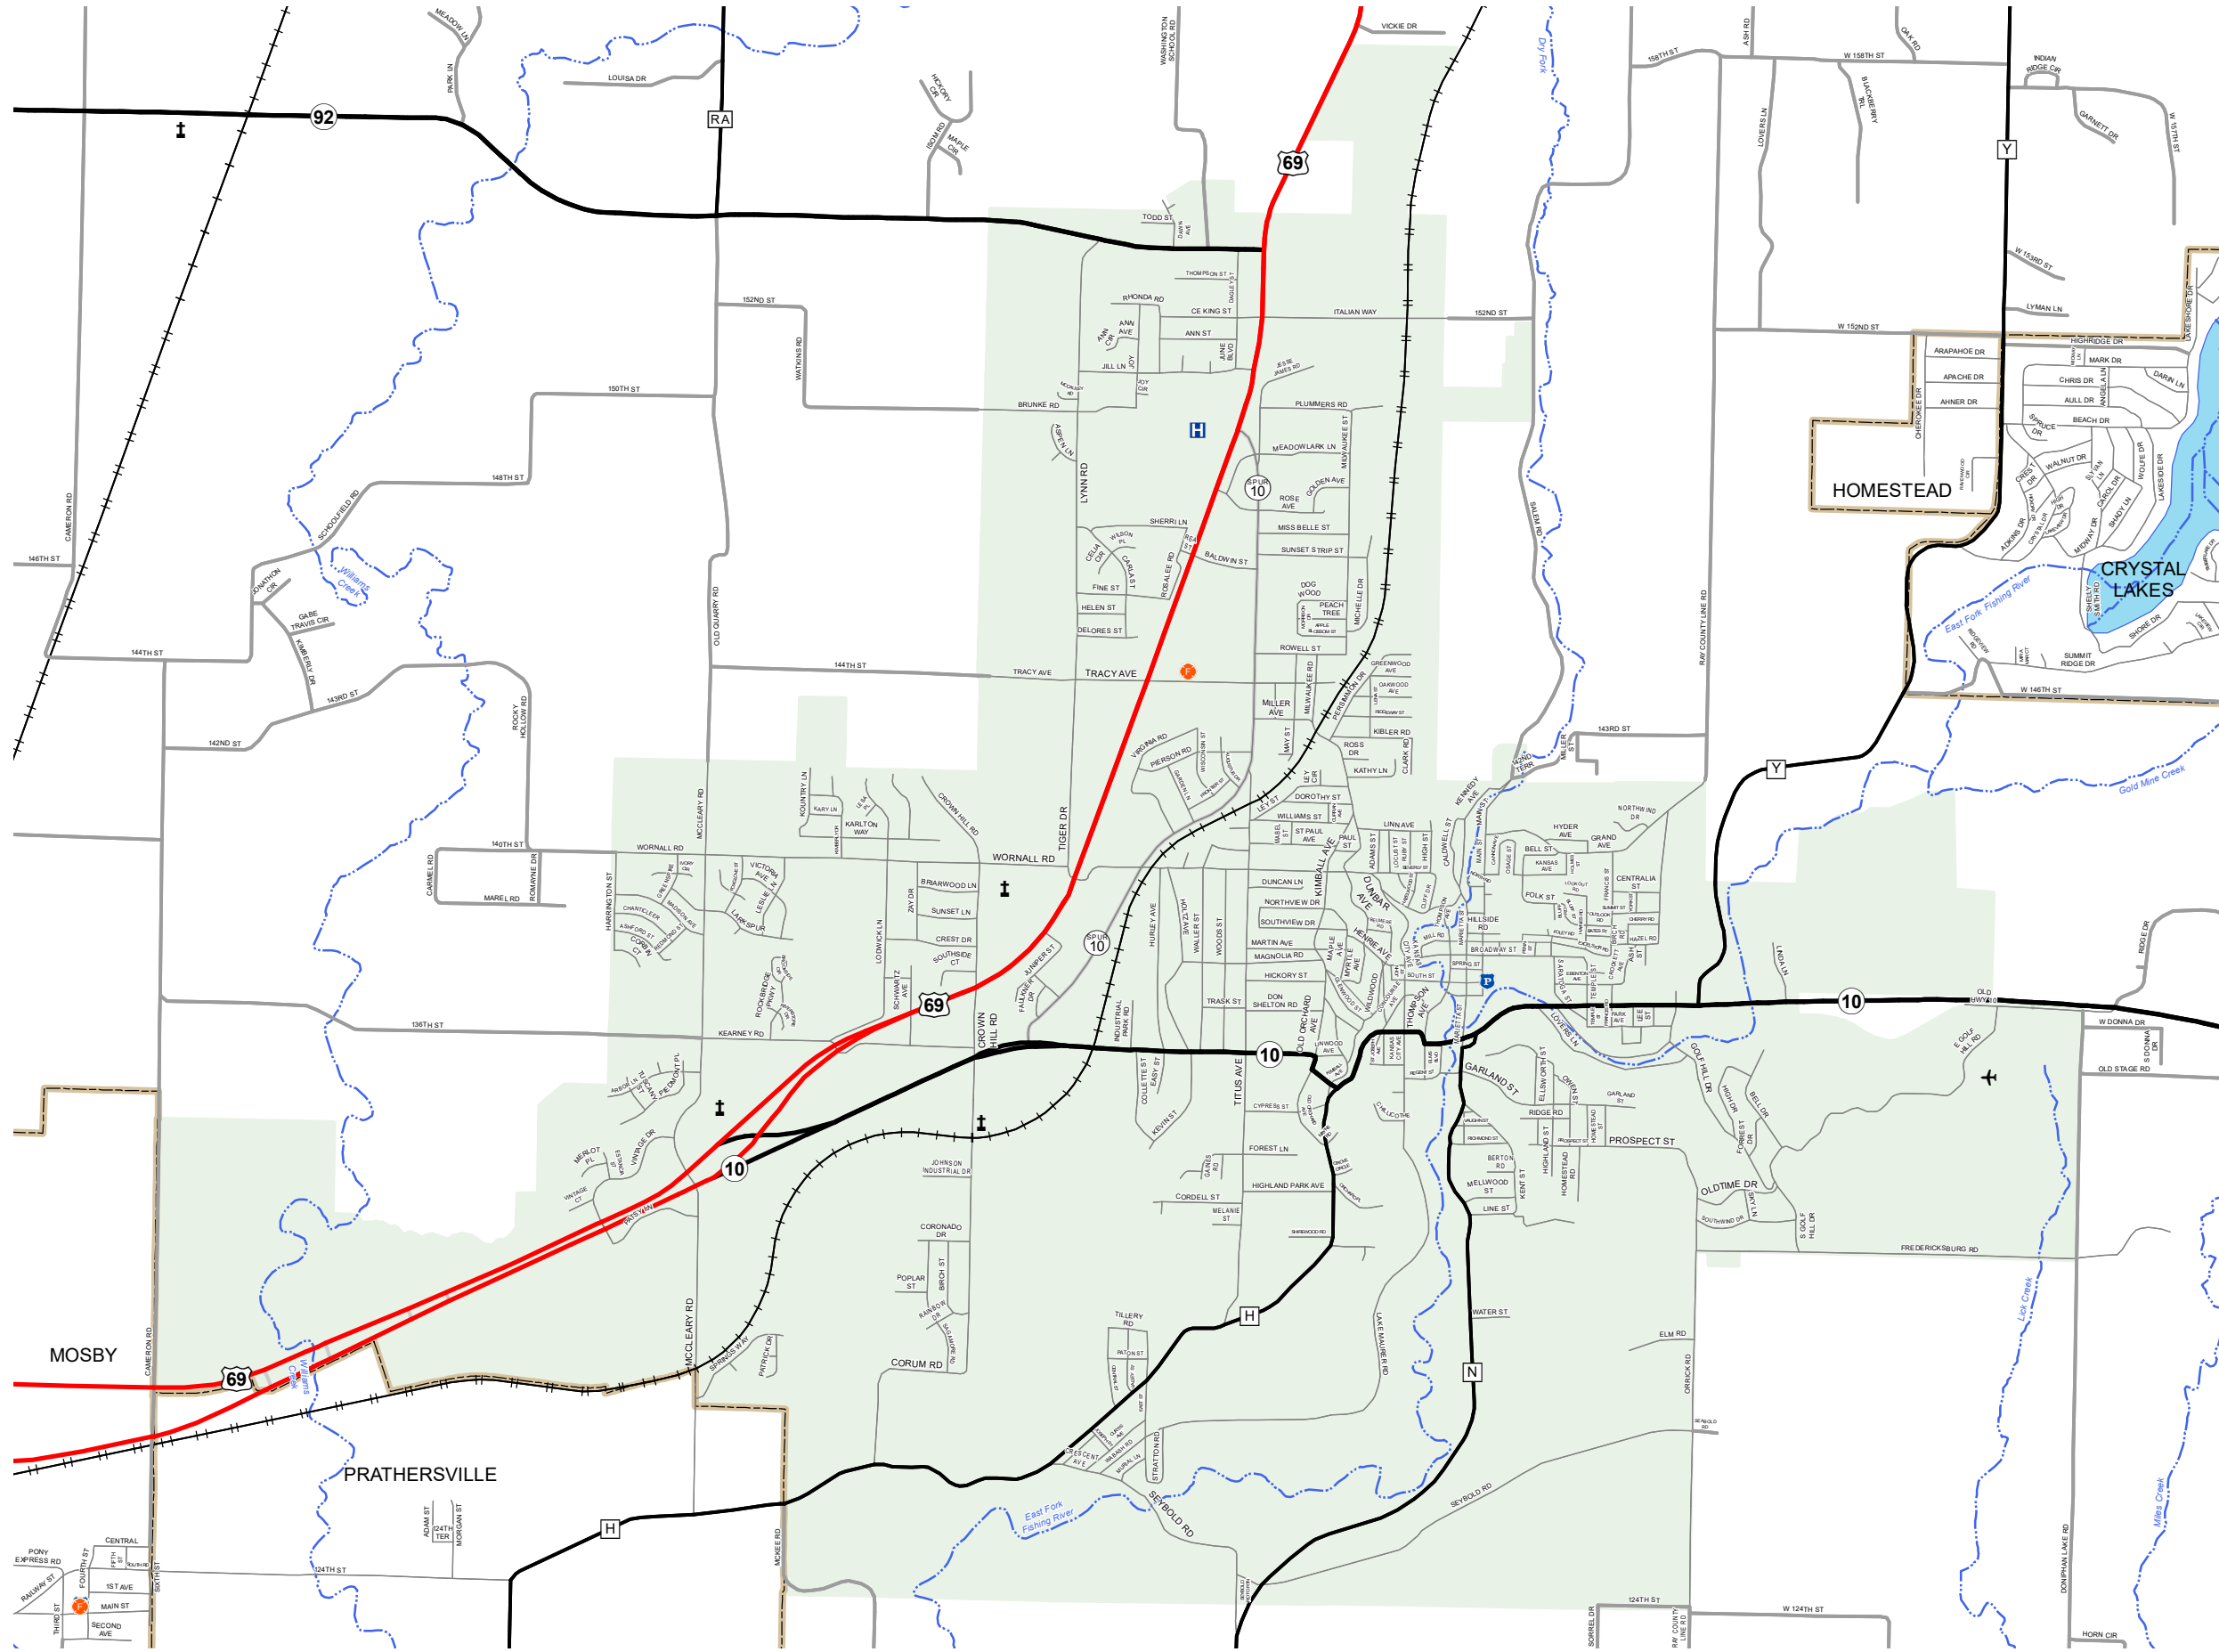

# EXCELSIOR SPRINGS

CLAY COUNTY  
MISSOURI  
KANSAS CITY DISTRICT

2021

## Legend

- Interstate
- Interstate Loop
- US Route
- Business Route
- Missouri Route
- Letter Route
- County Road
- Railroad
- City Street
- Other Routes
- River or Stream
- Lake or Large River
- City Limits
- Surrounding City Limits
- County Boundary
- Metrolink Lines
- Fire Department
- Local Law Enforcement
- MSHP Office
- Missouri State Capitol
- County Courthouse
- Hospitals
- MoDOT Office
- MoDOT Maintenance Building
- Cemeteries
- Public Airports
- Amtrak Stations
- Metrolink Stations