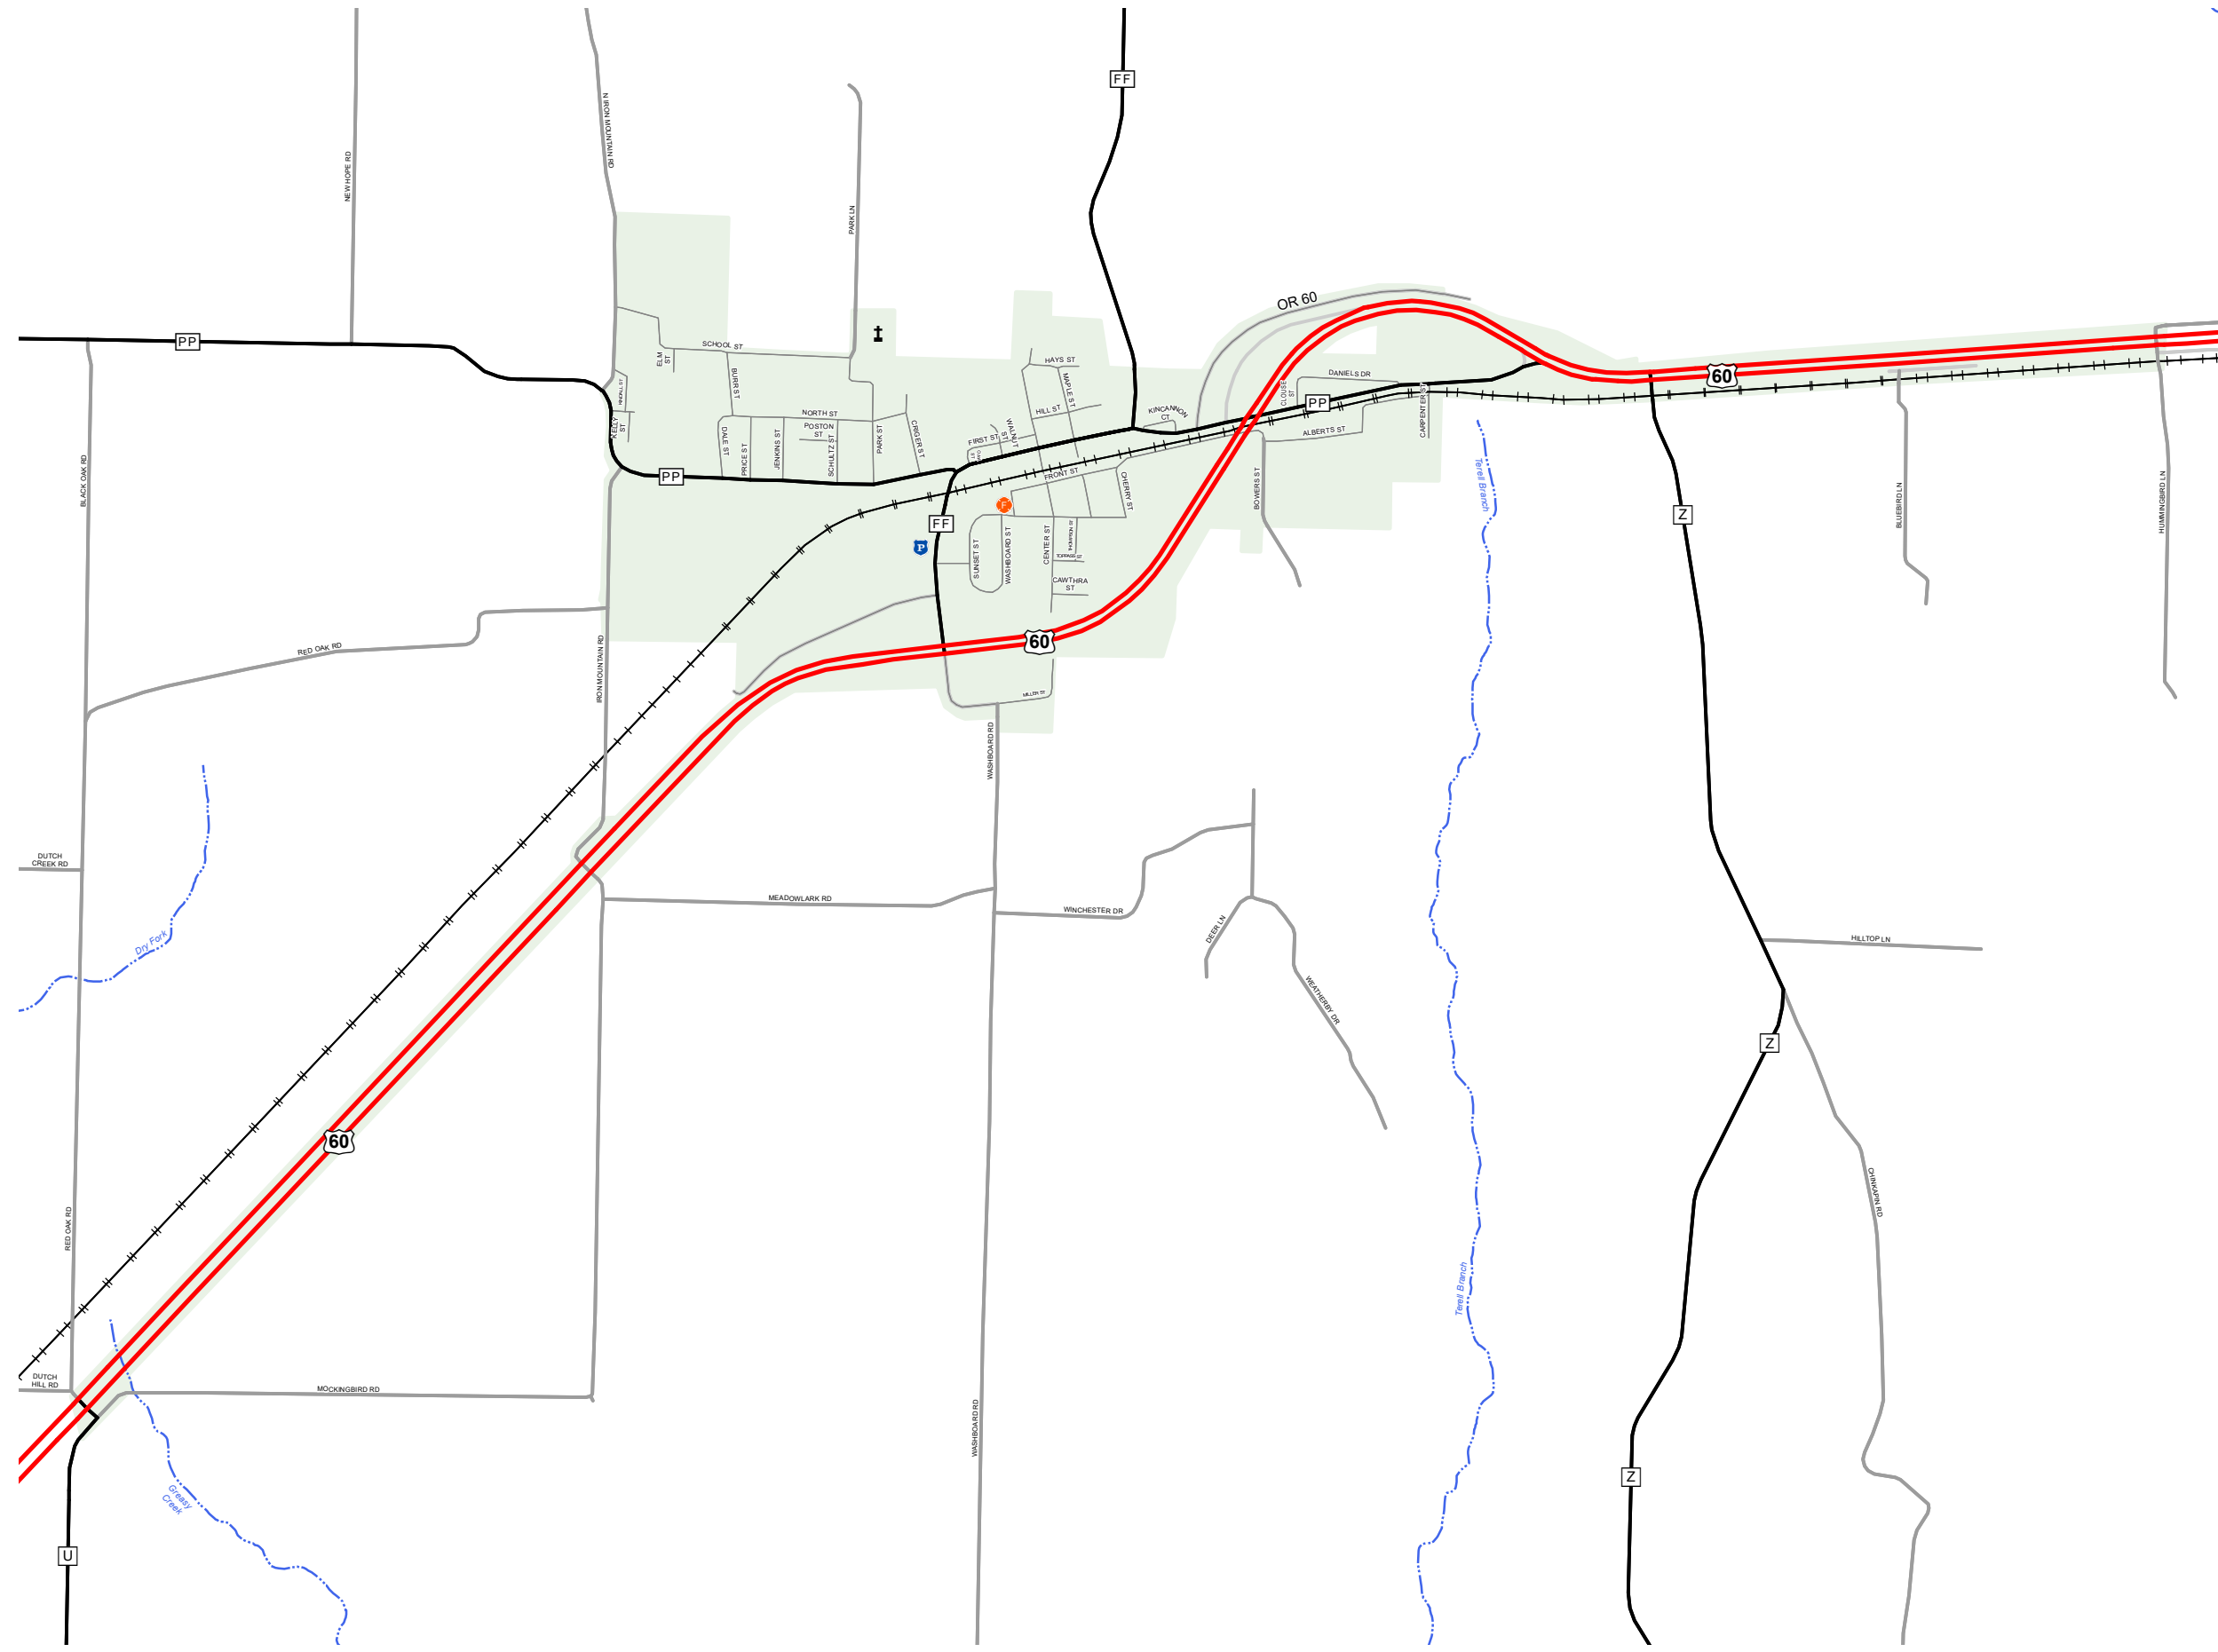

# FORDLAND

WEBSTER COUNTY

MISSOURI

SOUTHWEST DISTRICT

2021

### Legend

- Interstate
- Interstate Loop
- US Route
- Business Route
- Missouri Route
- Letter Route
- County Road
- Railroad
- City Street
- Other Routes
- River or Stream
- Lake or Large River
- City Limits
- Surrounding City Limits
- County Boundary
- Metrolink Lines
- Fire Department
- Local Law Enforcement
- MSHP Office
- ★ Missouri State Capitol
- County Courthouse
- Hospitals
- MoDOT Office
- MoDOT Maintenance Building
- † Cemeteries
- ✈ Public Airports
- Amtrak Stations
- Metrolink Stations