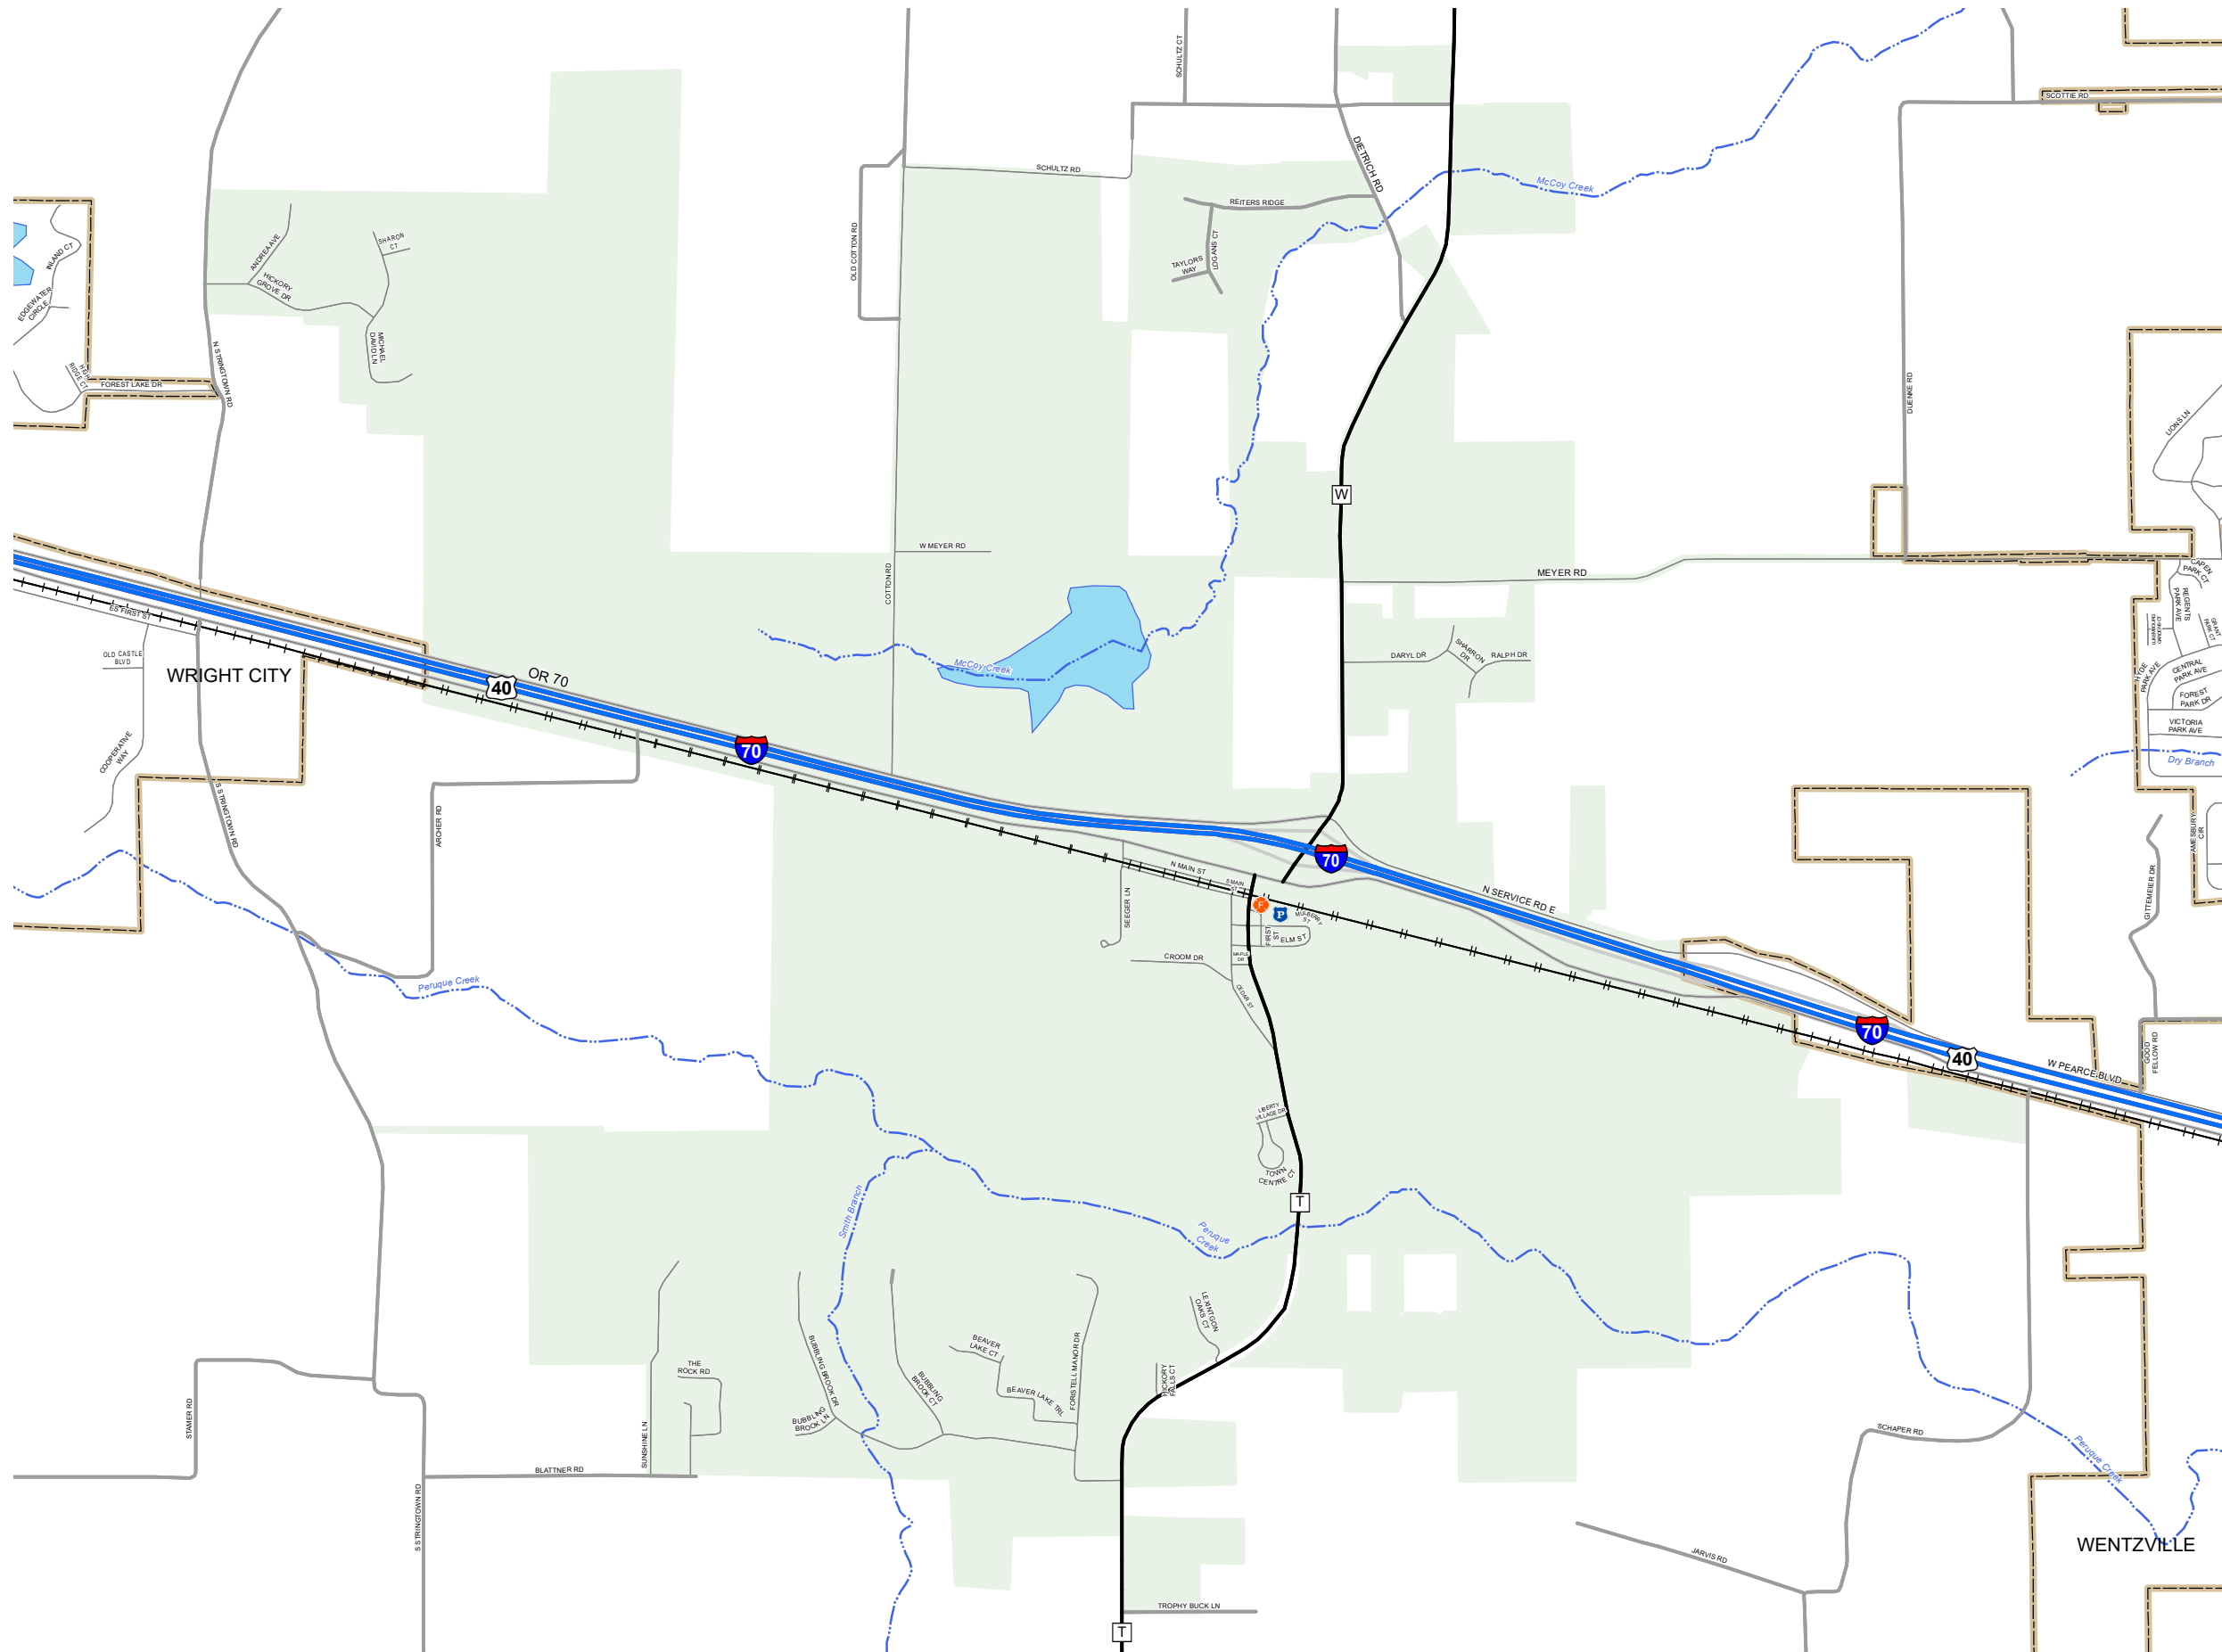

FORISTELL

WARREN COUNTY

MISSOURI

NORTHEAST DISTRICT

2021

- Legend**
- Interstate
 - Interstate Loop
 - US Route
 - Business Route
 - Missouri Route
 - Letter Route
 - County Road
 - Railroad
 - City Street
 - Other Routes
 - River or Stream
 - Lake or Large River
 - City Limits
 - Surrounding City Limits
 - County Boundary
 - Metrolink Lines
 - Fire Department
 - Local Law Enforcement
 - MSHP Office
 - ★ Missouri State Capitol
 - County Courthouse
 - Hospitals
 - MoDOT Office
 - MoDOT Maintenance Building
 - † Cemeteries
 - ✈ Public Airports
 - Amtrak Stations
 - Metrolink Stations