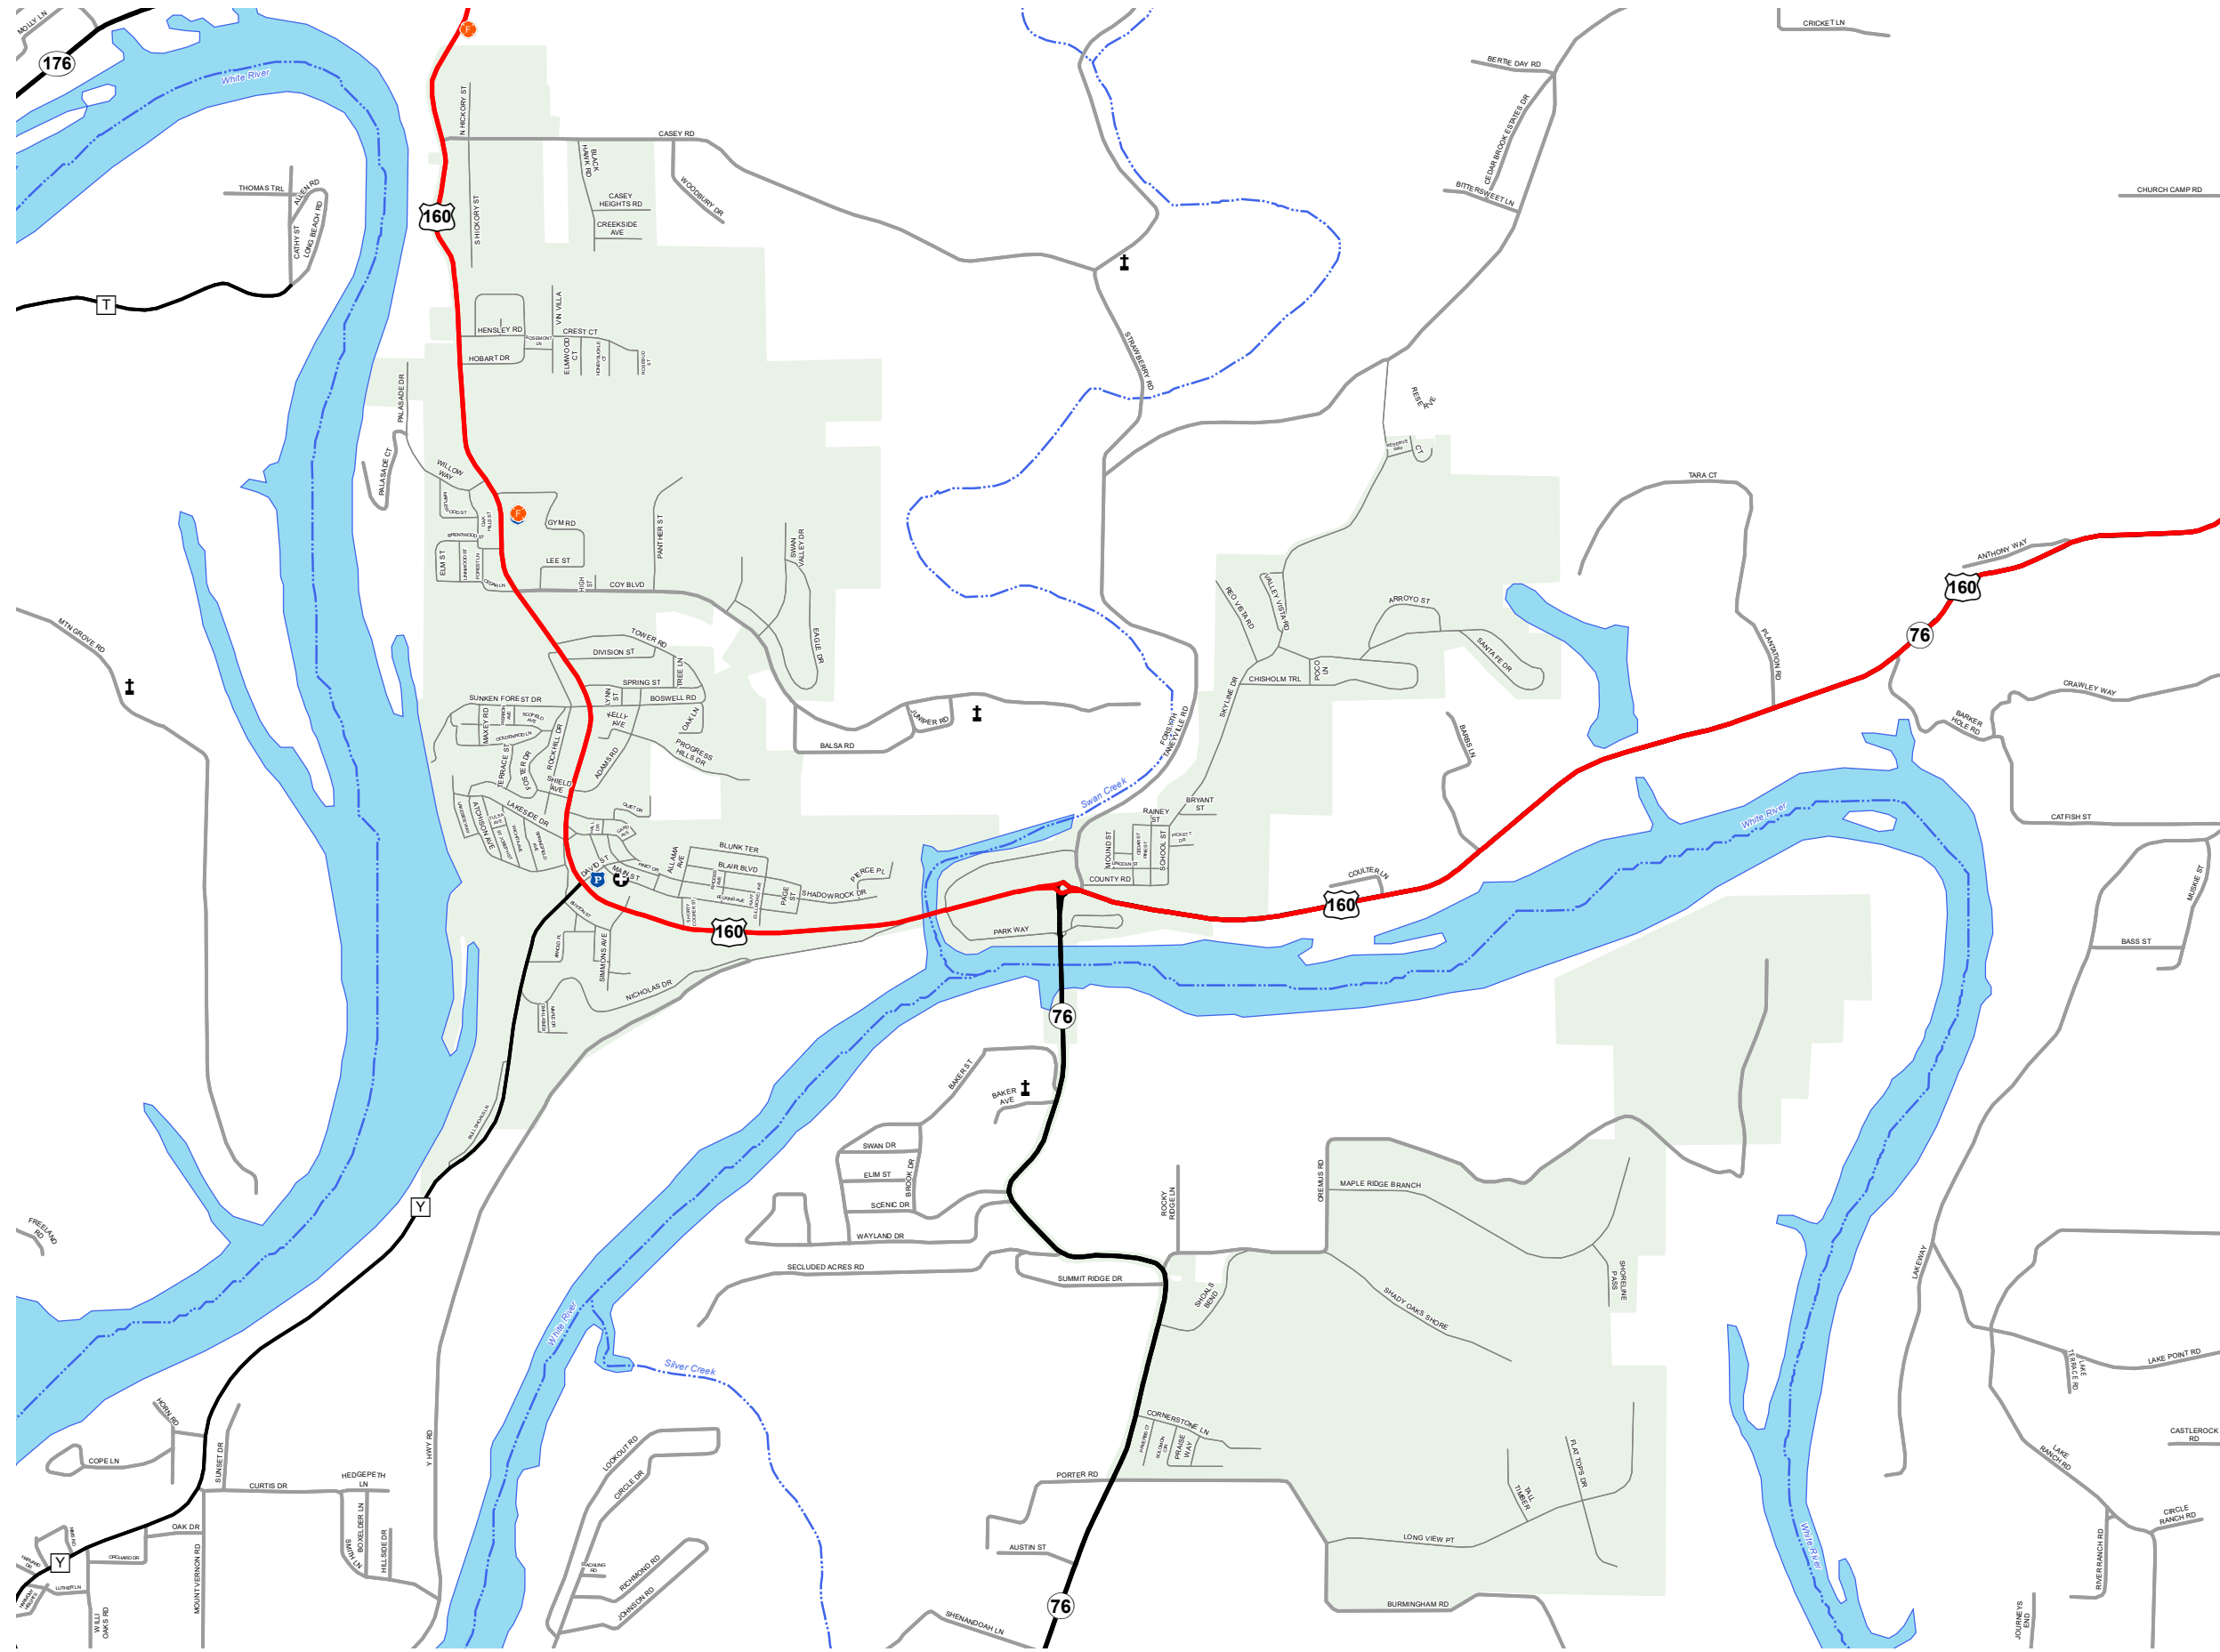

FORSYTH

TANEY COUNTY

MISSOURI

SOUTHWEST DISTRICT

2021

Legend

- Interstate
- Interstate Loop
- US Route
- Business Route
- Missouri Route
- Letter Route
- County Road
- Railroad
- City Street
- Other Routes
- River or Stream
- Lake or Large River
- City Limits
- Surrounding City Limits
- County Boundary
- Metrolink Lines
- Fire Department
- Local Law Enforcement
- MSHP Office
- ★ Missouri State Capitol
- County Courthouse
- Hospitals
- MoDOT Office
- MoDOT Maintenance Building
- ‡ Cemeteries
- ✈ Public Airports
- Amtrak Stations
- Metrolink Stations