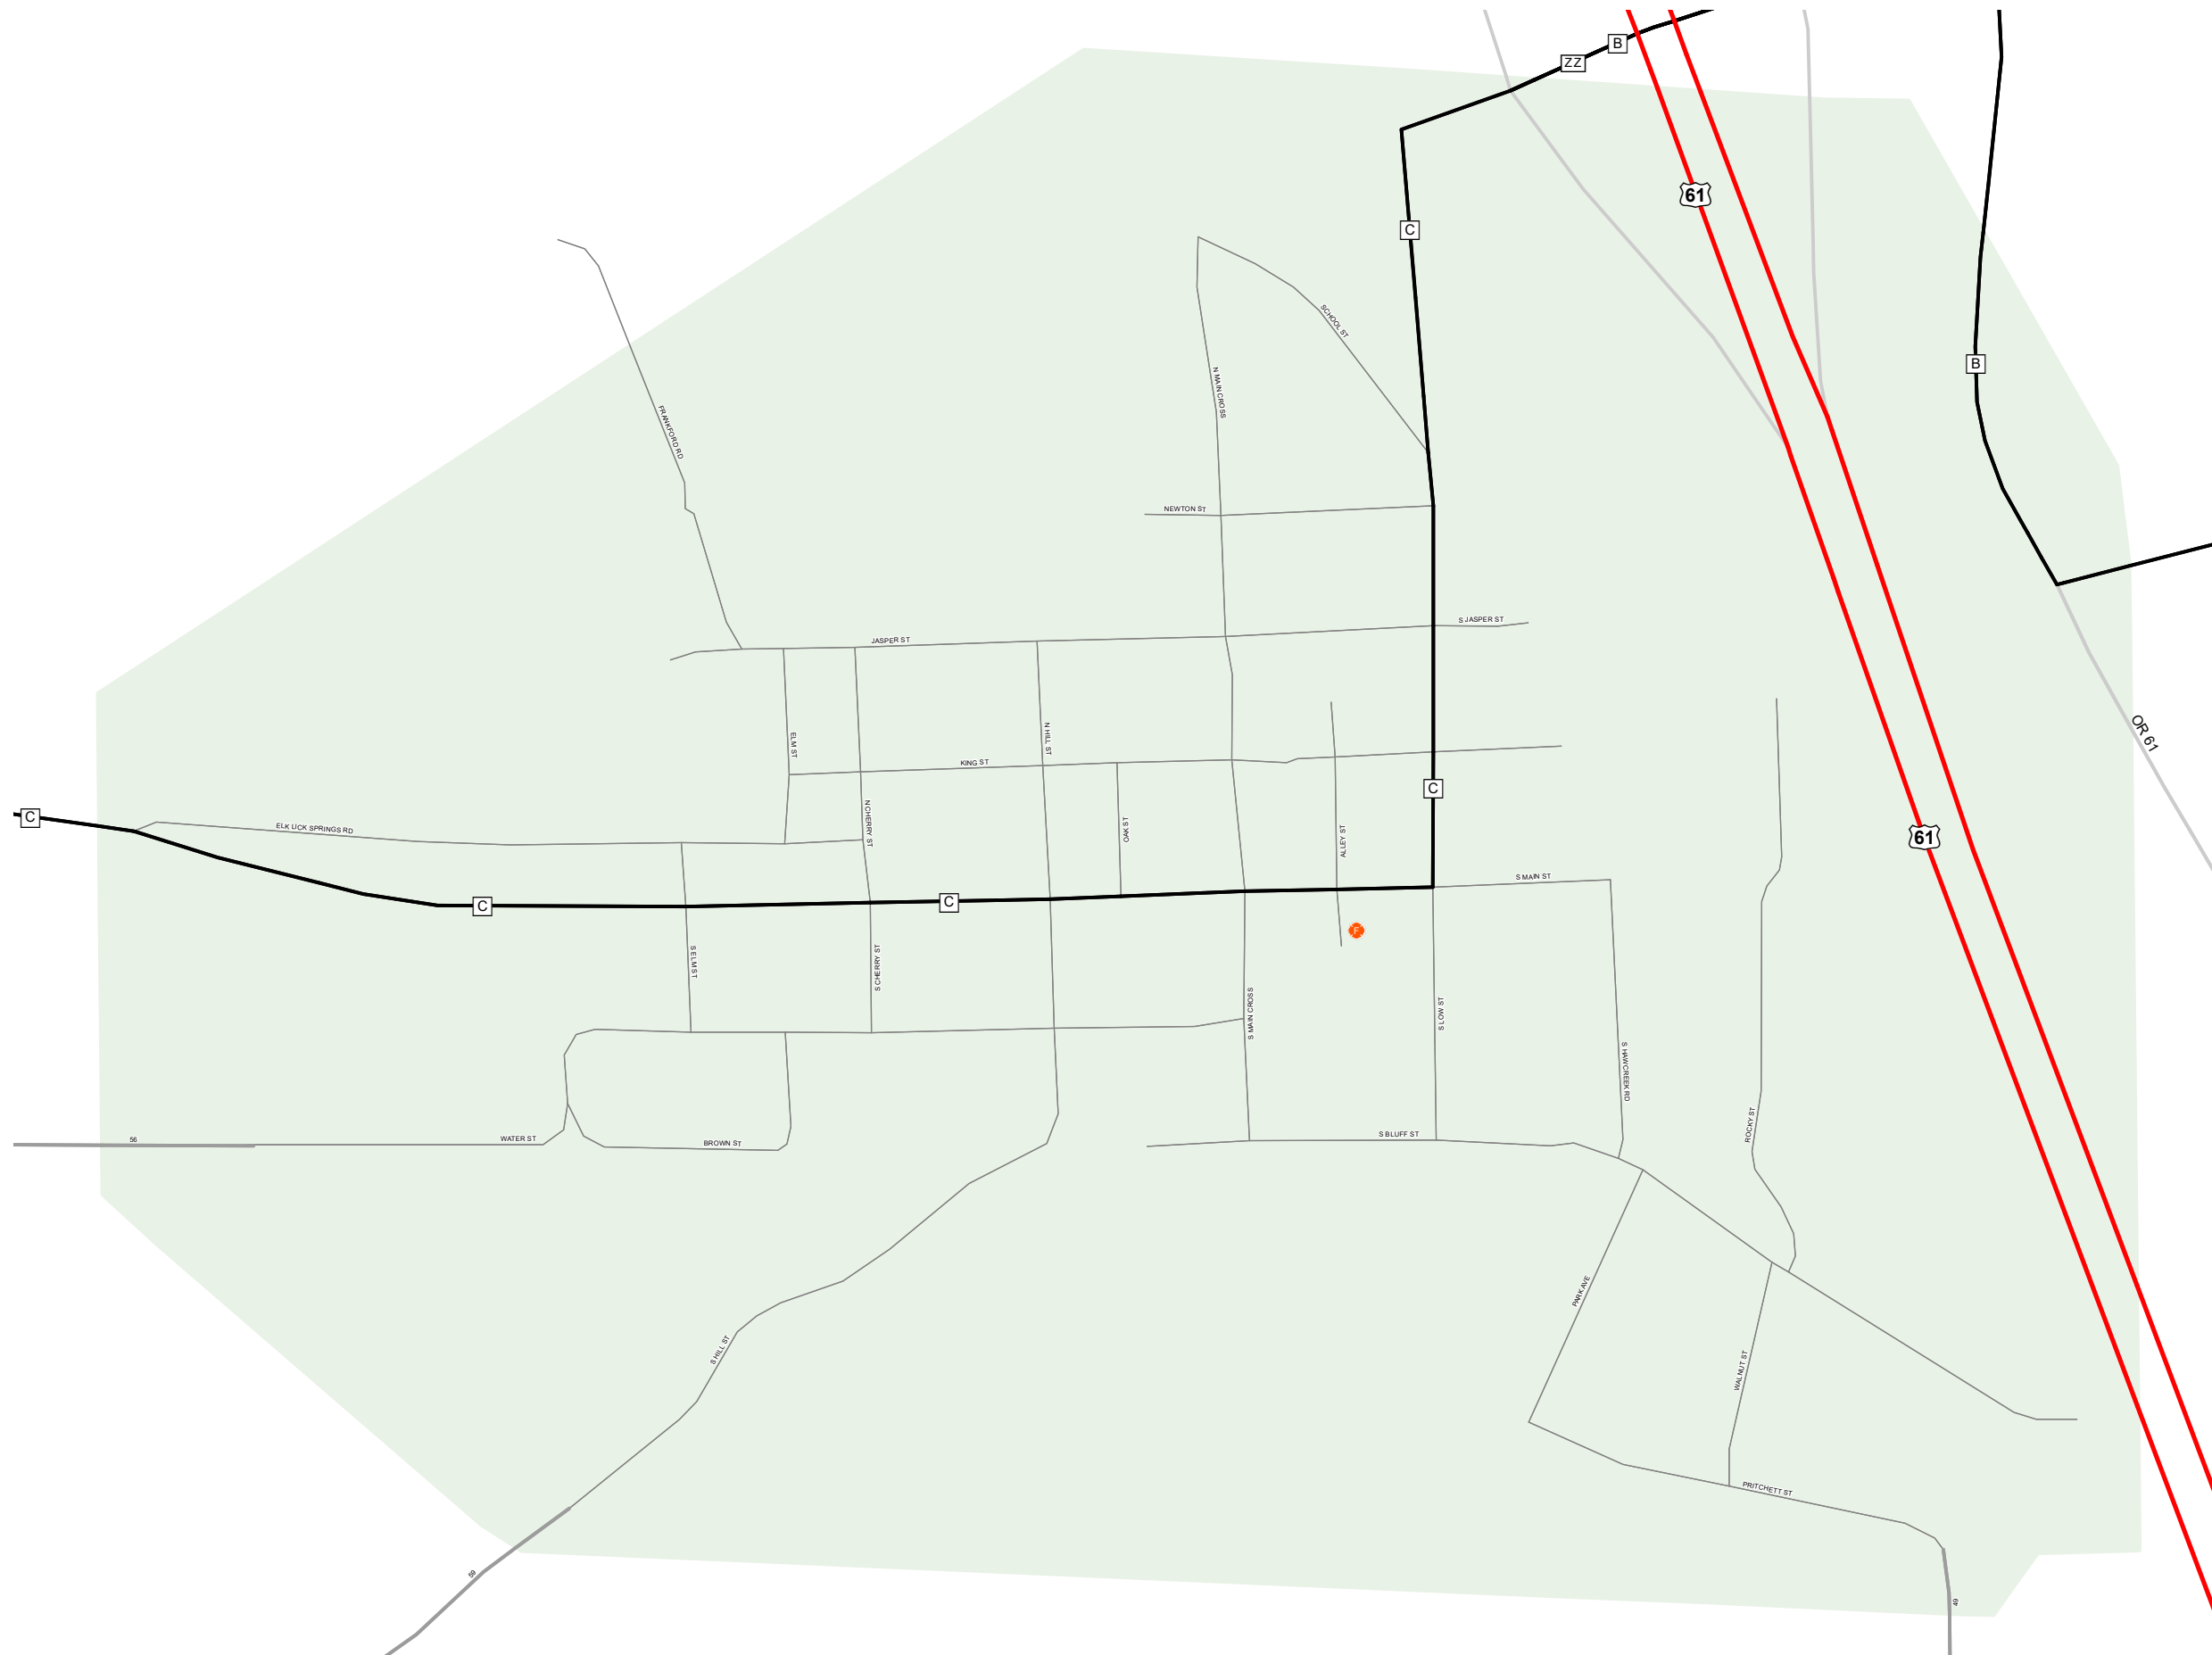

# FRANKFORD

PIKE COUNTY

MISSOURI

NORTHEAST DISTRICT

2021

### Legend

- Interstate
- Interstate Loop
- US Route
- Business Route
- Missouri Route
- Letter Route
- County Road
- Railroad
- City Street
- Other Routes
- River or Stream
- Lake or Large River
- City Limits
- Surrounding City Limits
- County Boundary
- Metrolink Lines
- Fire Department
- Local Law Enforcement
- MSHP Office
- Missouri State Capitol
- County Courthouse
- Hospitals
- MoDOT Office
- MoDOT Maintenance Building
- Cemeteries
- Public Airports
- Amtrak Stations
- Metrolink Stations