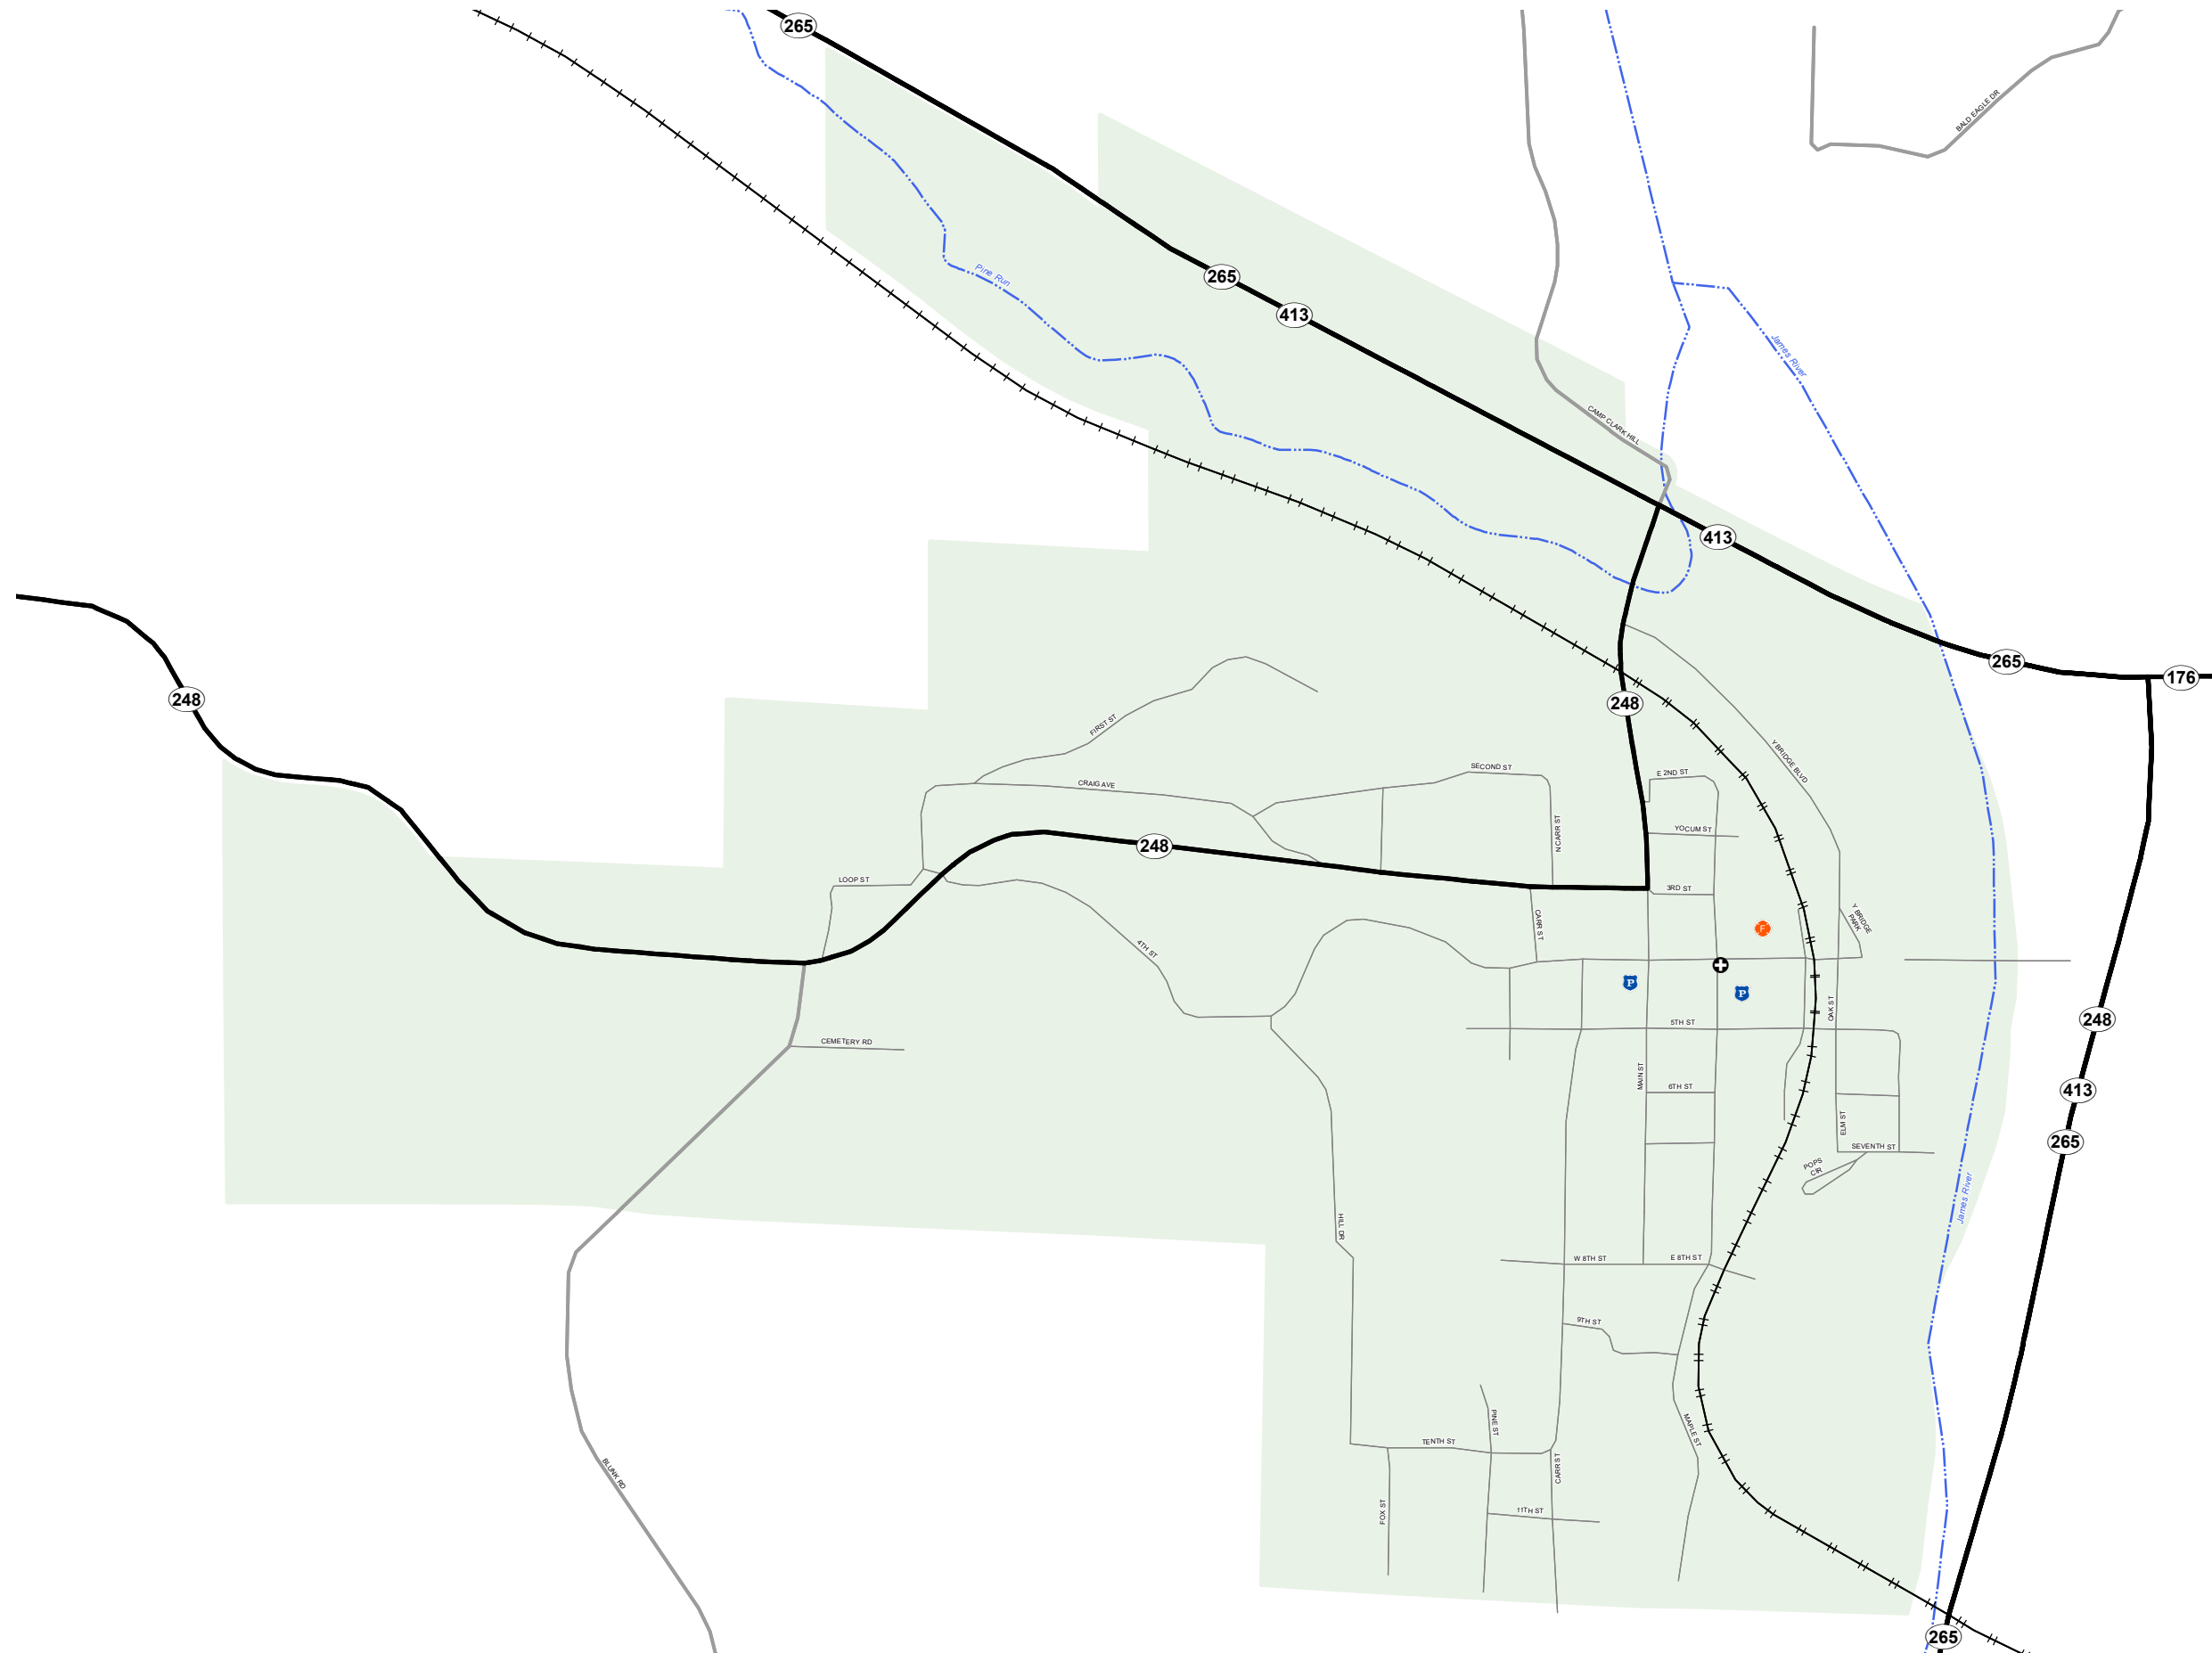

## STONE COUNTY

### MISSOURI

#### SOUTHWEST DISTRICT

2021

#### Legend

- Interstate
- - - Interstate Loop
- US Route
- Business Route
- Missouri Route
- - - Letter Route
- County Road
- - - Railroad
- City Street
- Other Routes
- River or Stream
- - - Lake or Large River
- City Limits
- Surrounding City Limits
- County Boundary
- Metrolink Lines
- Fire Department
- Ⓜ Local Law Enforcement
- Ⓜ MSHP Office
- ★ Missouri State Capitol
- Ⓜ County Courthouse
- Ⓜ Hospitals
- MoDOT Office
- MoDOT Maintenance Building
- Ⓜ Cemeteries
- ✈ Public Airports
- Ⓜ Amtrak Stations
- Metrolink Stations