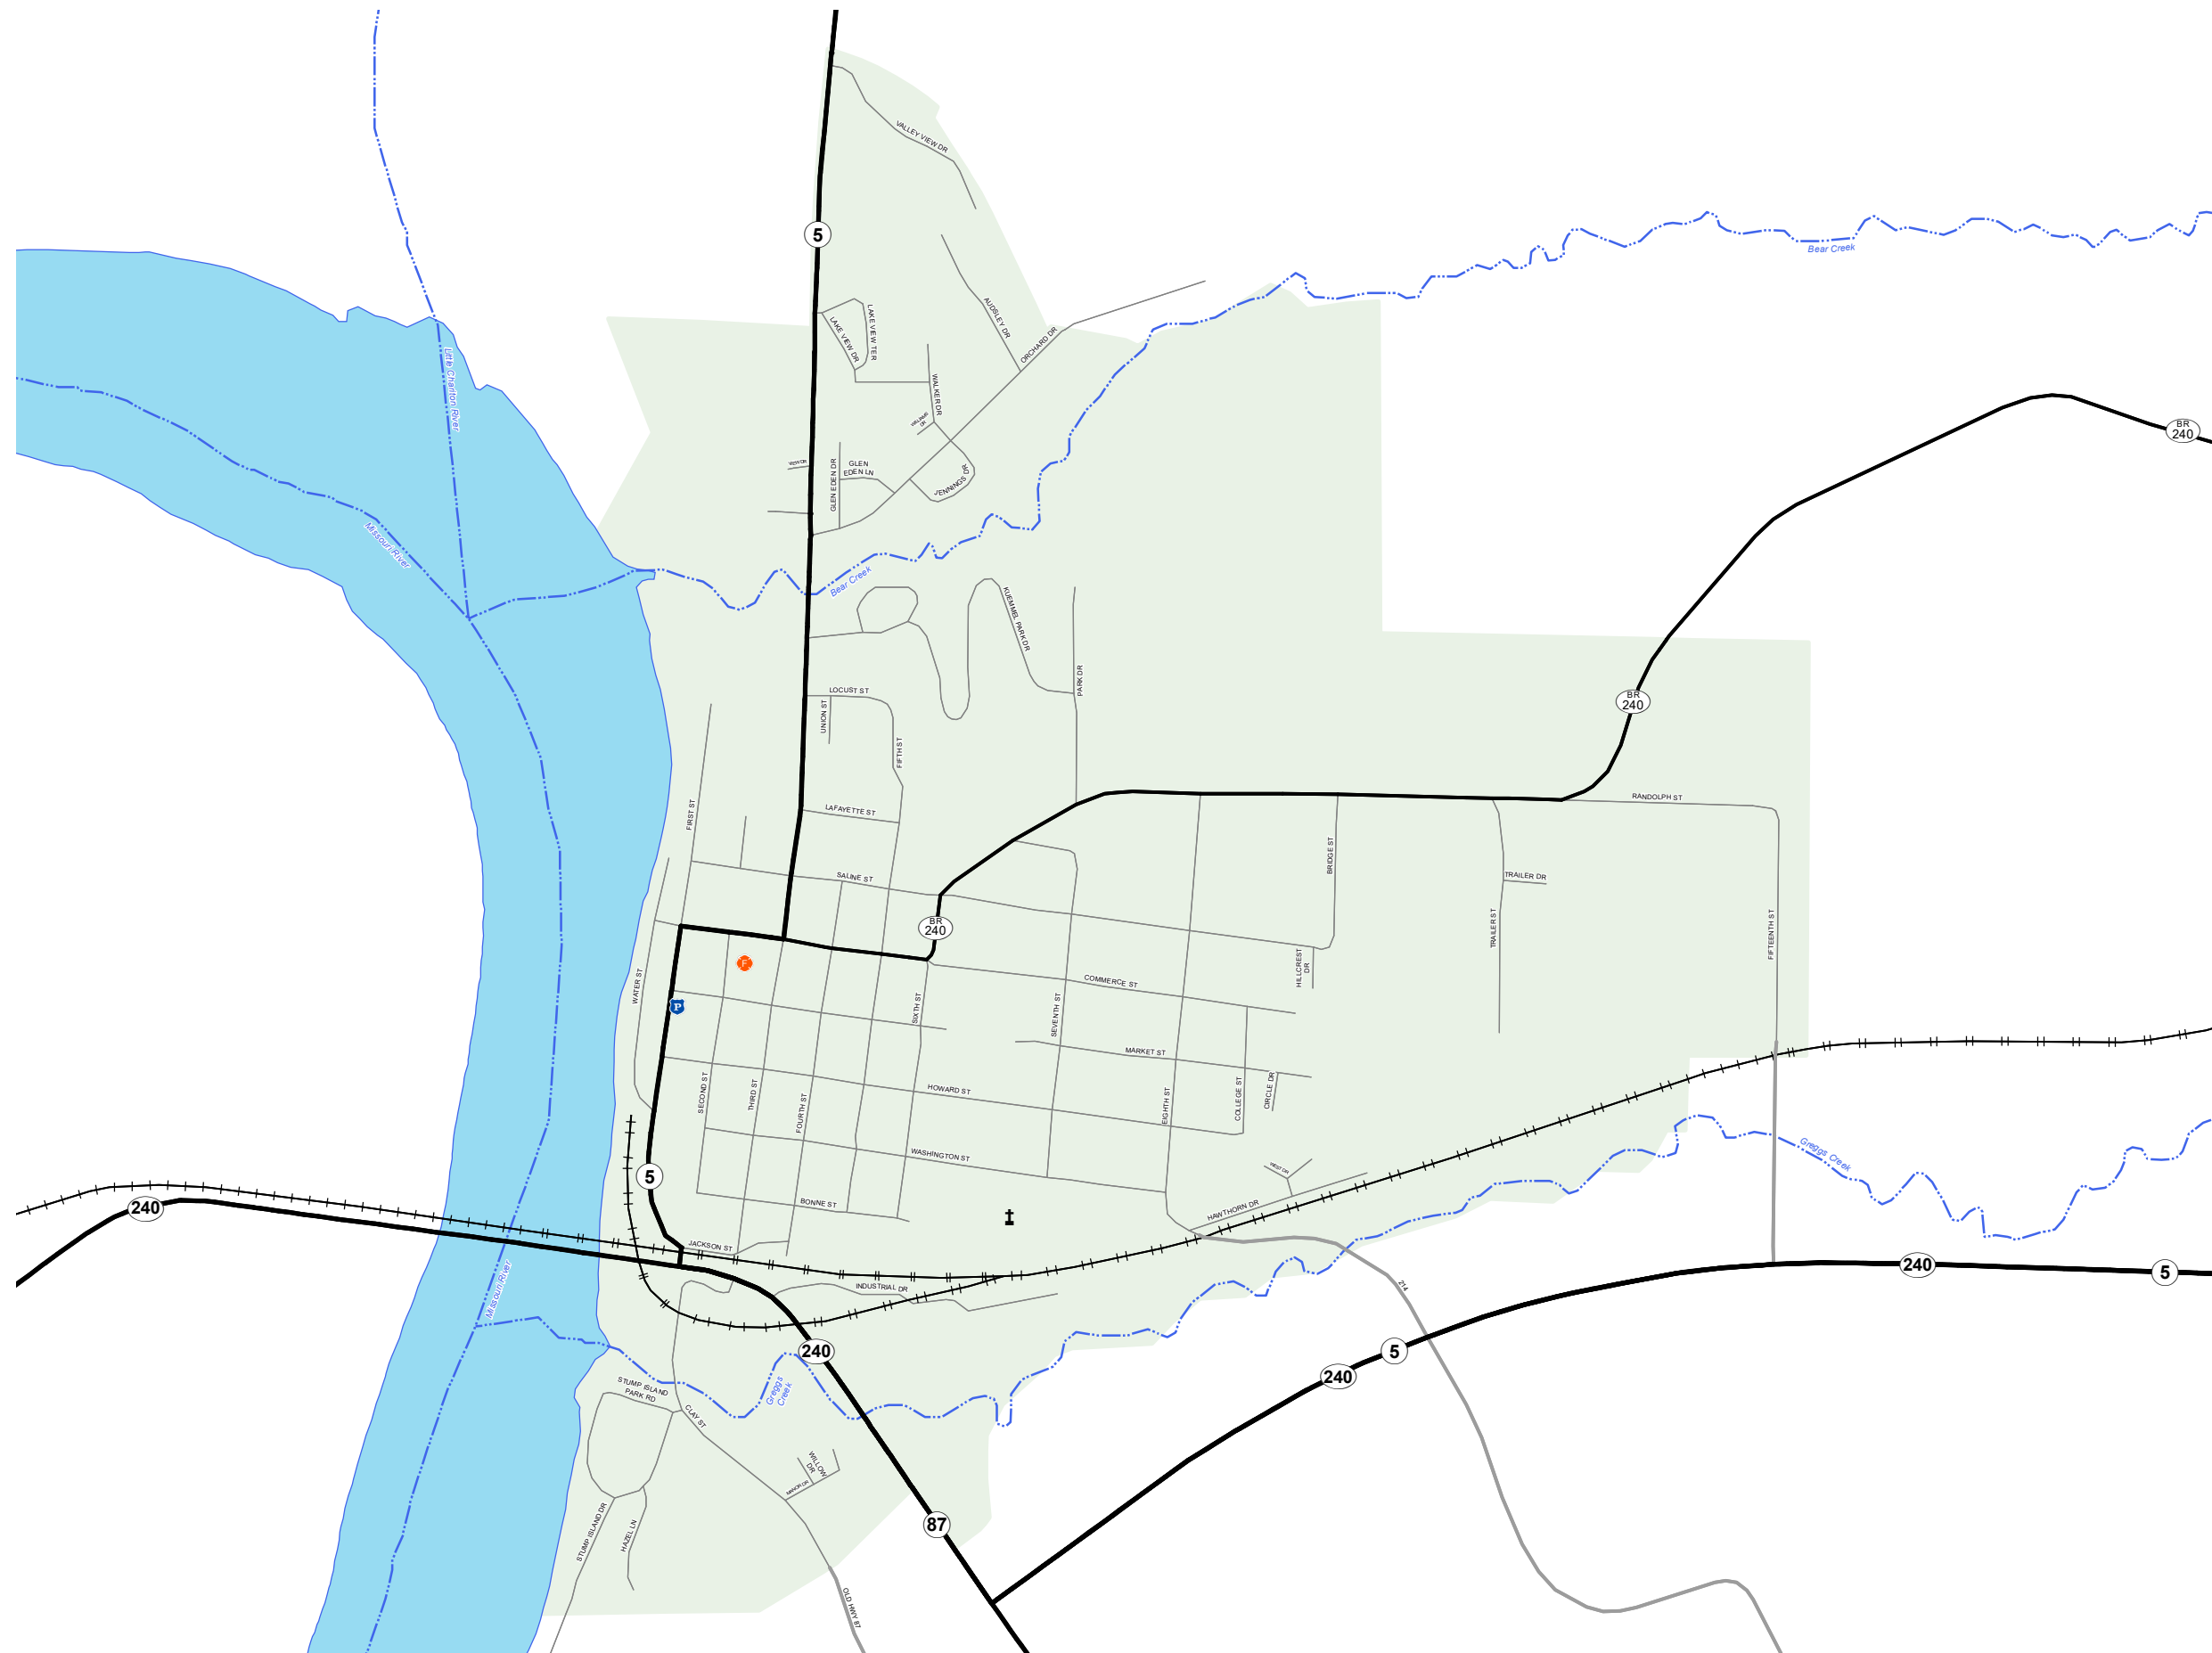

GLASGOW

HOWARD COUNTY

MISSOURI

CENTRAL DISTRICT

2021

Legend

- Interstate
- Interstate Loop
- US Route
- Business Route
- Missouri Route
- Letter Route
- County Road
- Railroad
- City Street
- Other Routes
- River or Stream
- Lake or Large River
- City Limits
- Surrounding City Limits
- County Boundary
- Metrolink Lines
- Fire Department
- Local Law Enforcement
- MSHP Office
- Missouri State Capitol
- County Courthouse
- Hospitals
- MoDOT Office
- MoDOT Maintenance Building
- Cemeteries
- Public Airports
- Amtrak Stations
- Metrolink Stations