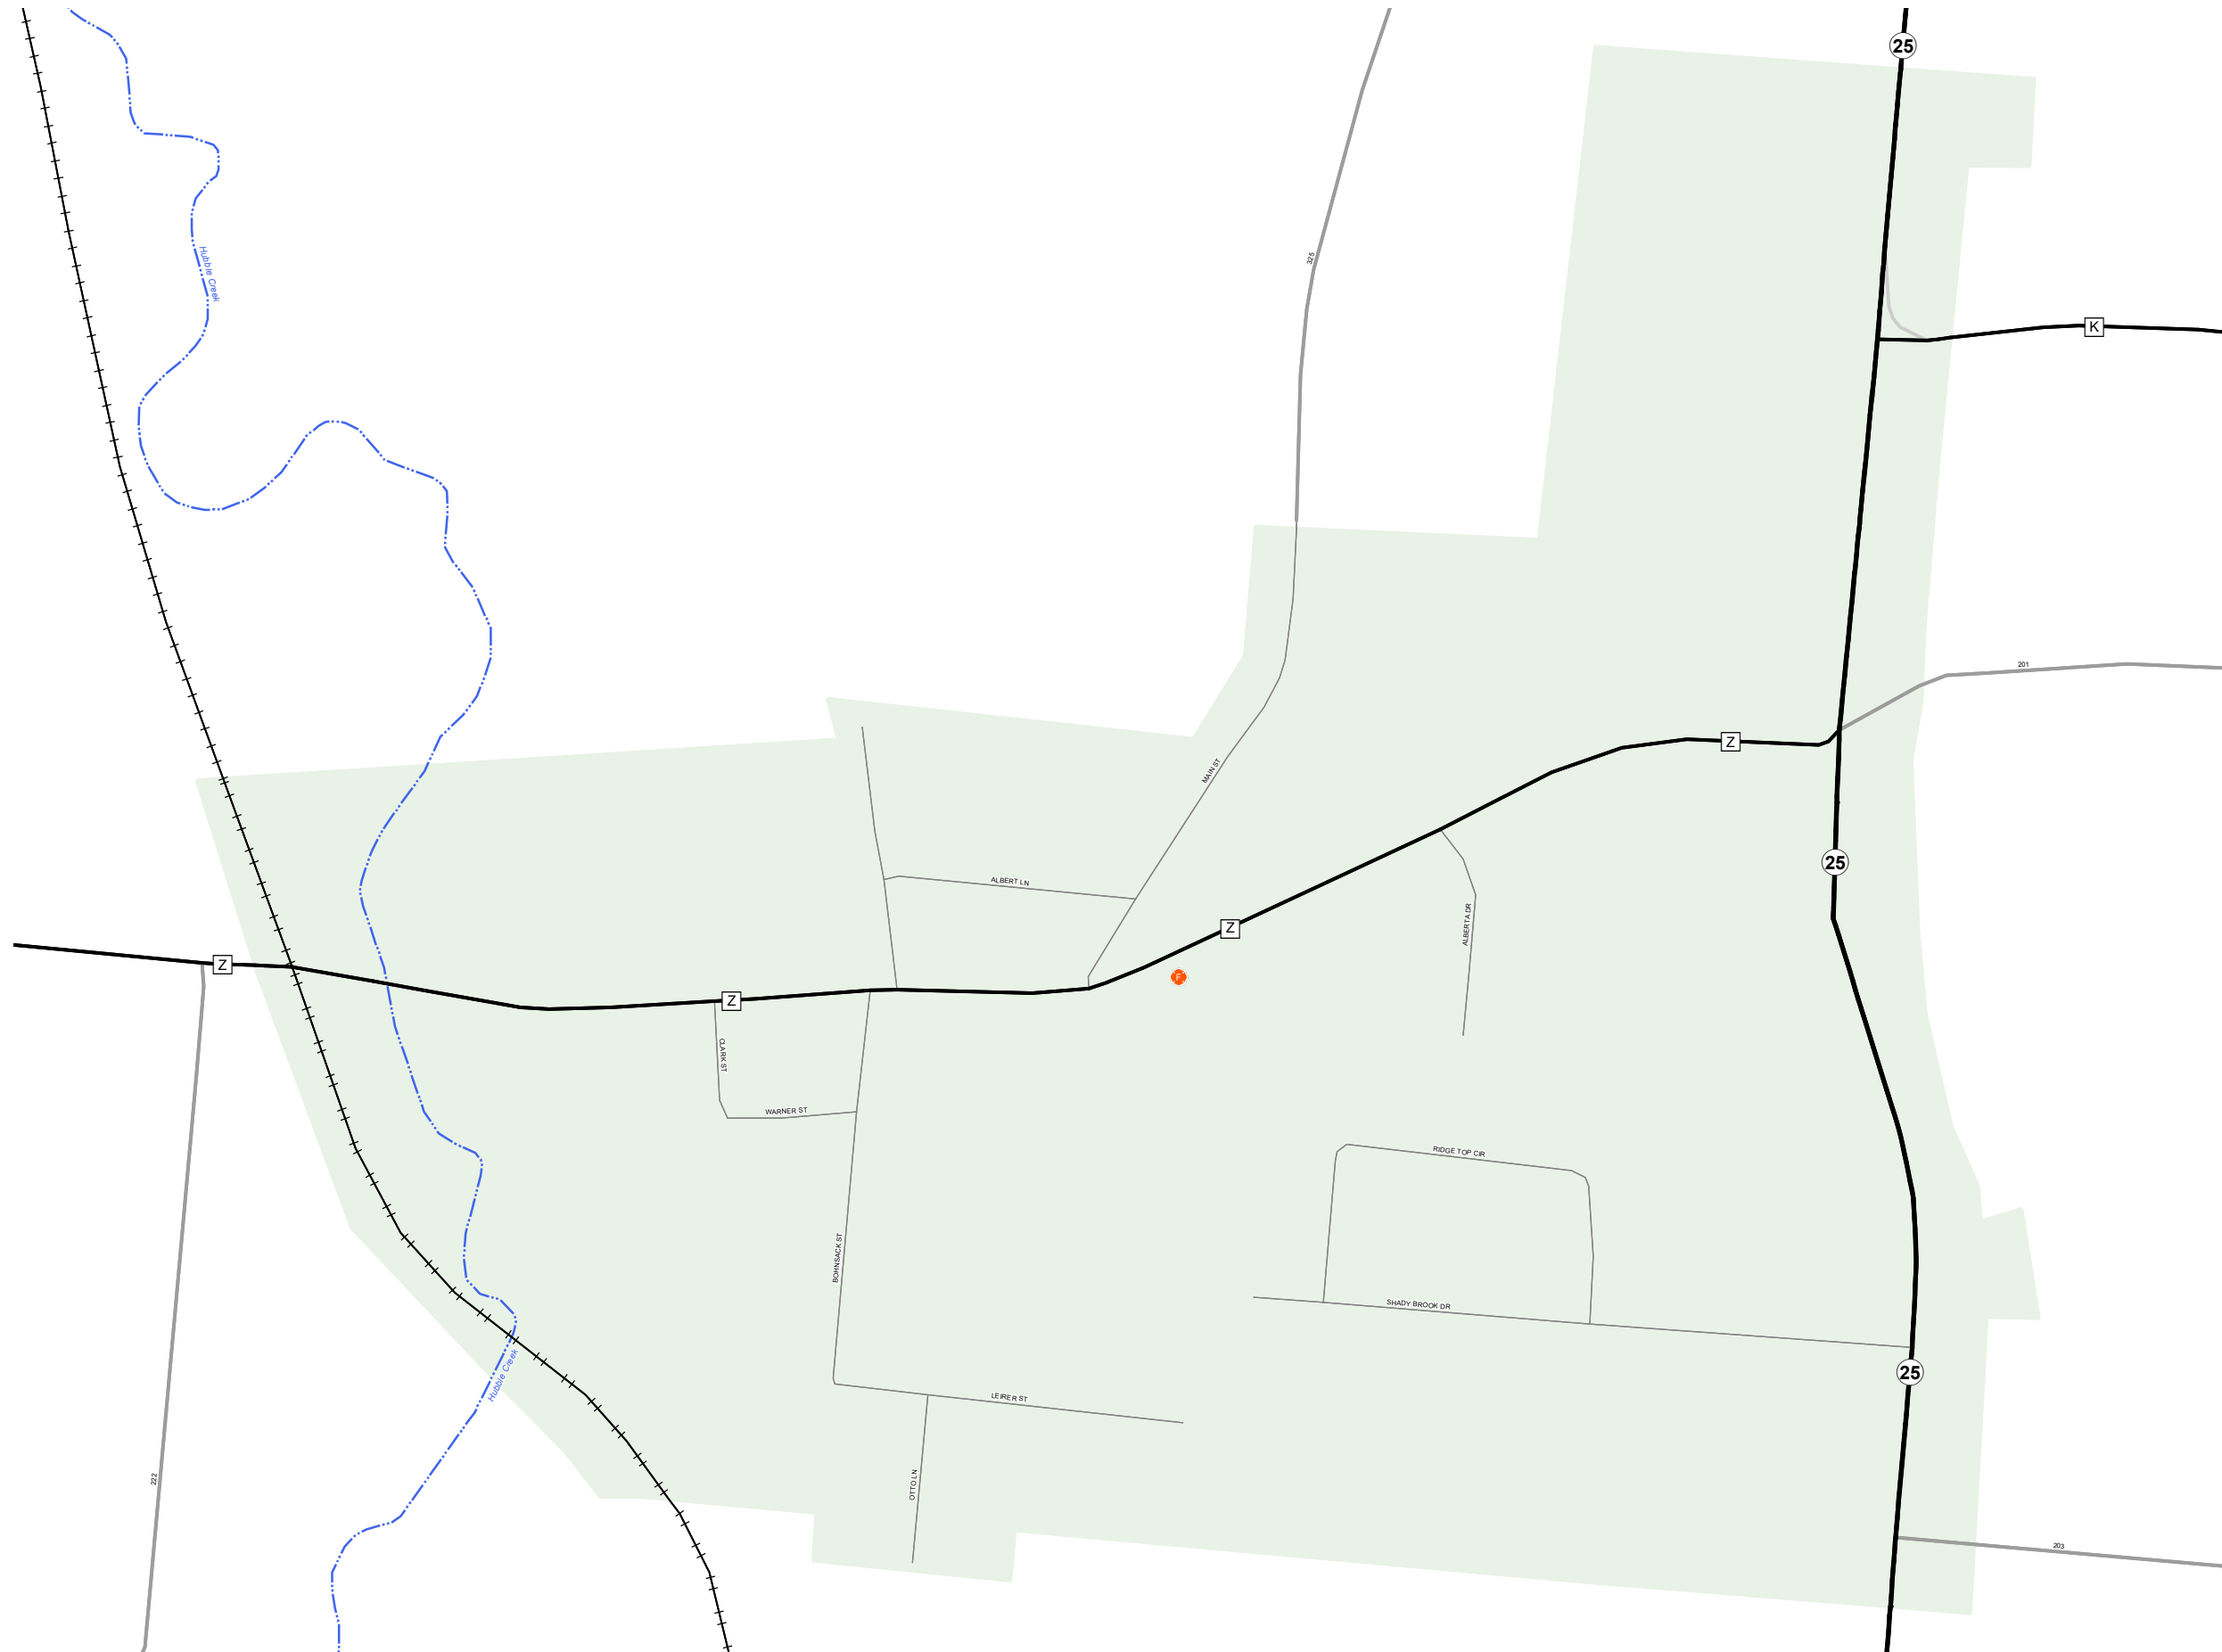

GORDONVILLE

CAPE GIRARDEAU COUNTY

MISSOURI

SOUTHEAST DISTRICT

2021

Legend

- Interstate
- Interstate Loop
- US Route
- Business Route
- Missouri Route
- Letter Route
- County Road
- Railroad
- City Street
- Other Routes
- River or Stream
- Lake or Large River
- City Limits
- Surrounding City Limits
- County Boundary
- Metrolink Lines
- Fire Department
- Local Law Enforcement
- MSHP Office
- Missouri State Capitol
- County Courthouse
- Hospitals
- MoDOT Office
- MoDOT Maintenance Building
- Cemeteries
- Public Airports
- Amtrak Stations
- Metrolink Stations