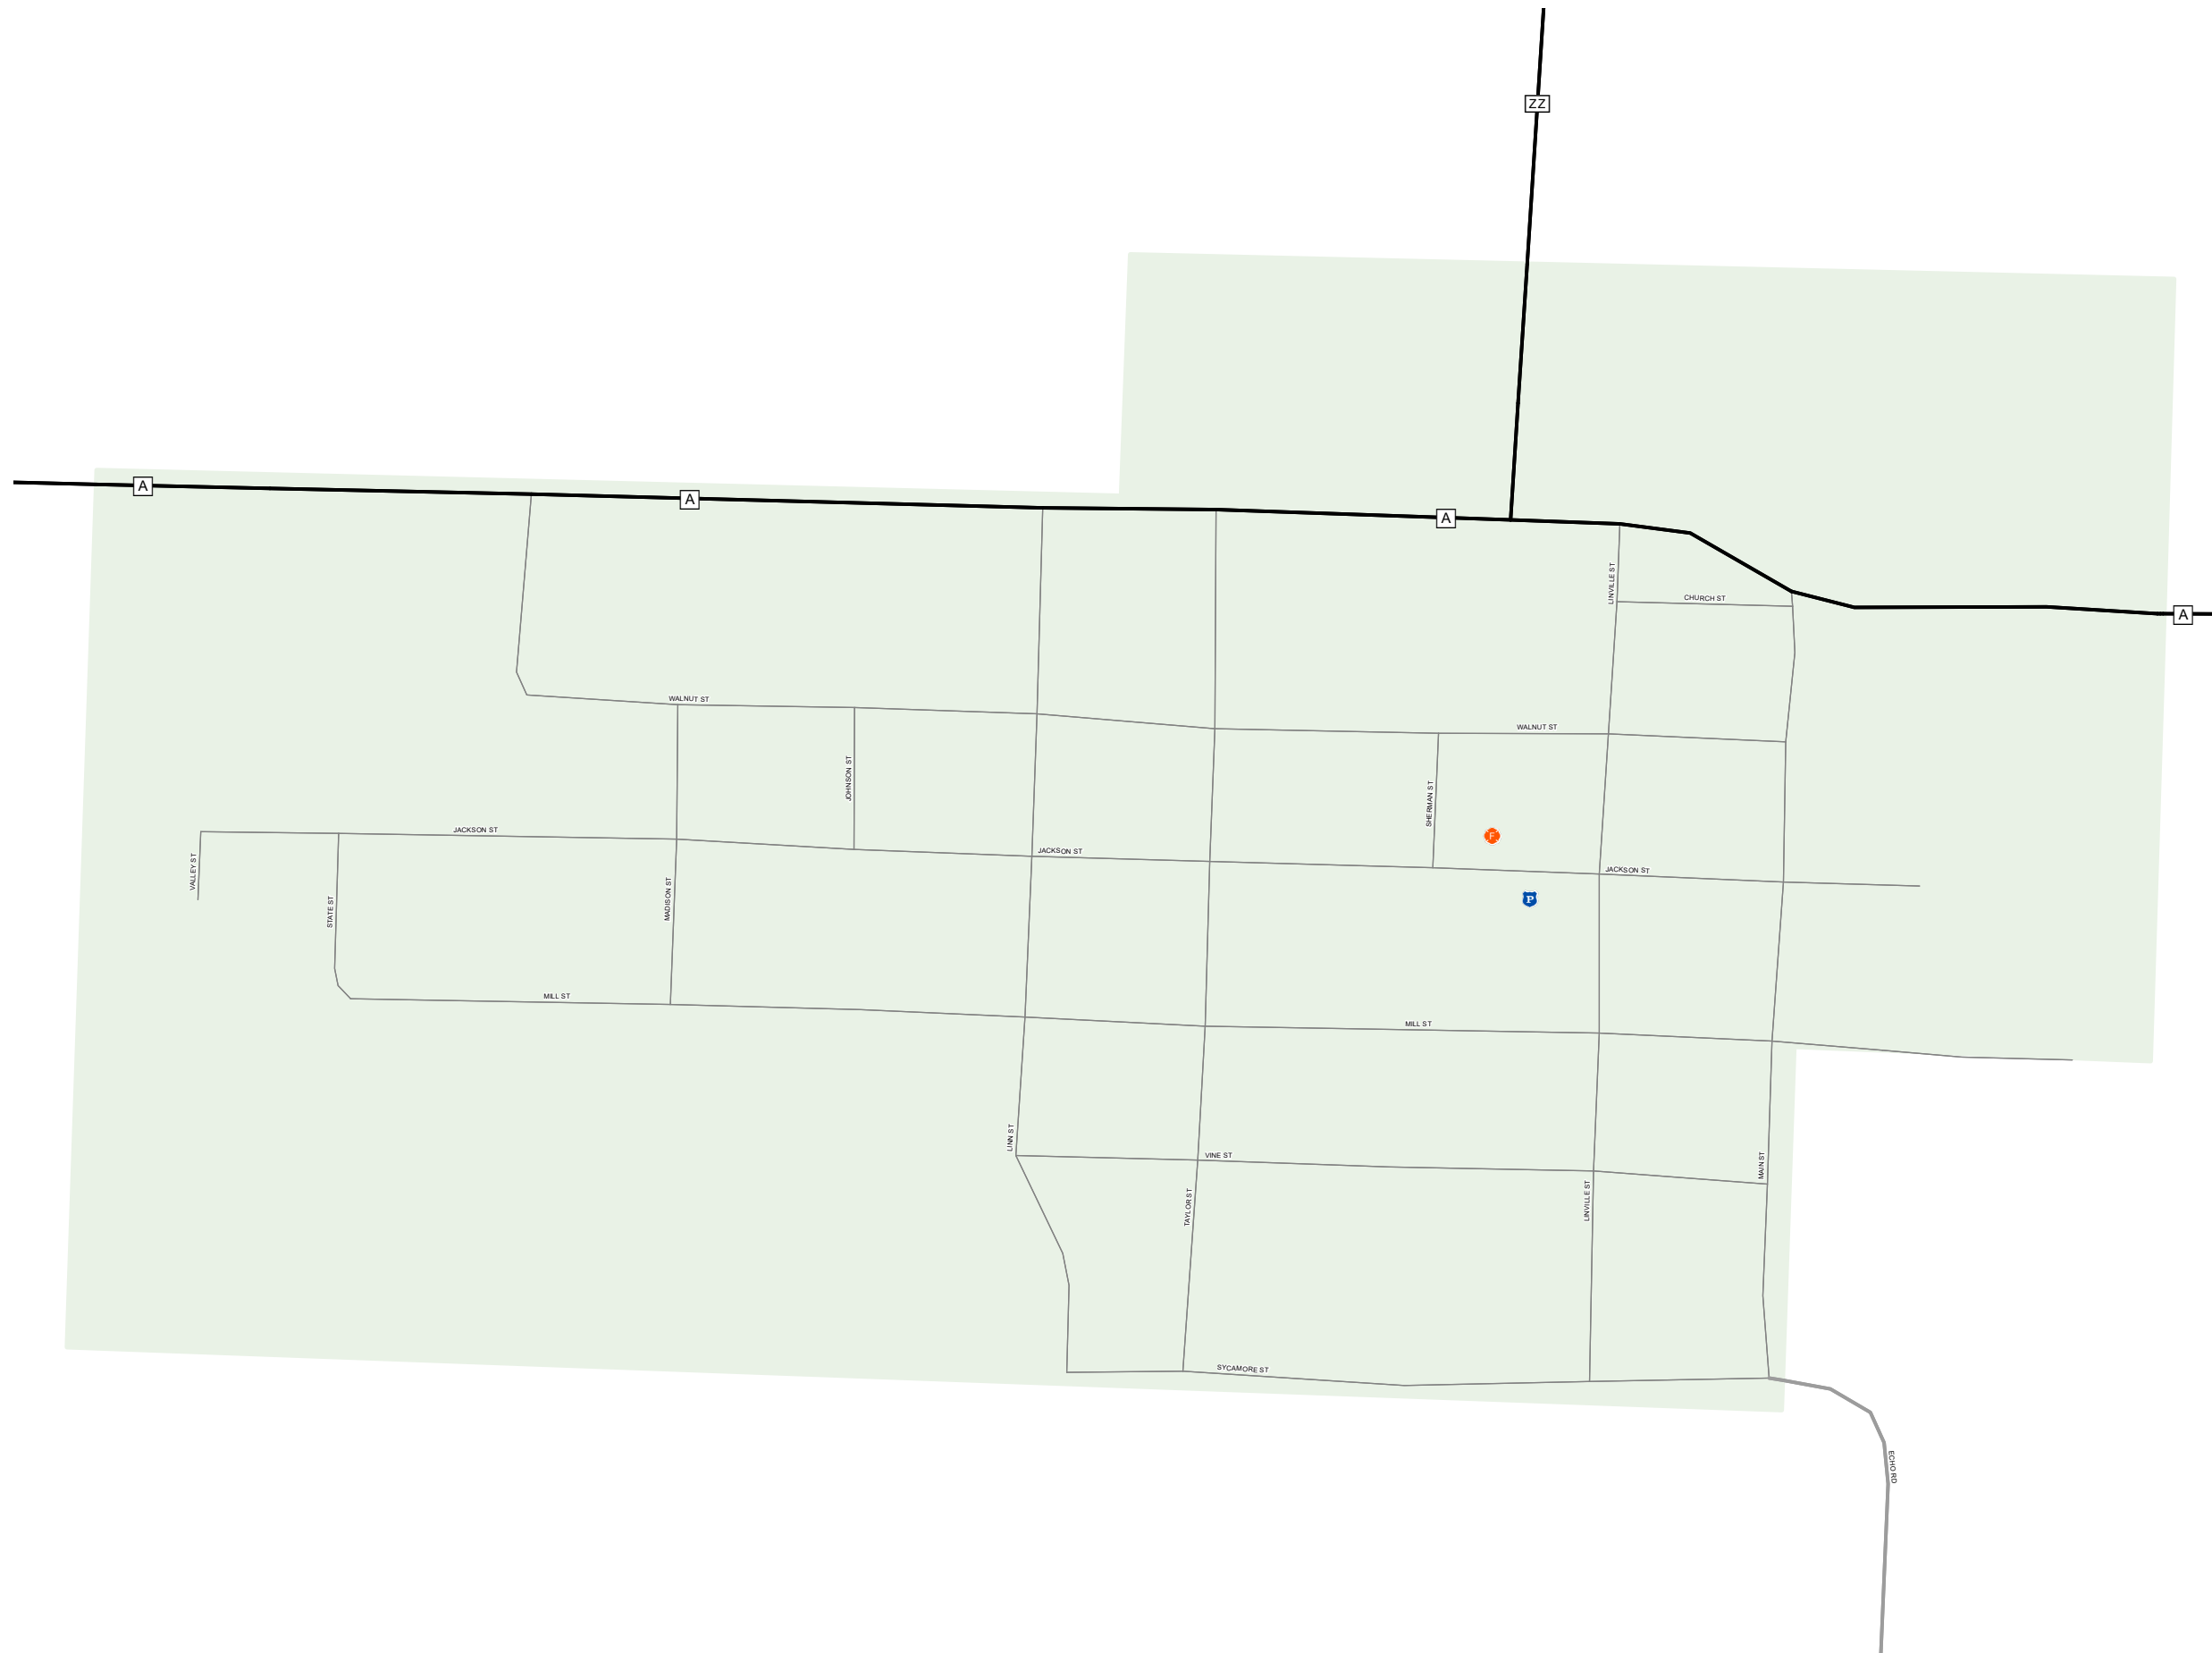

GRAHAM

NODAWAY COUNTY

MISSOURI

NORTHWEST DISTRICT

2021

Legend

- Interstate
- Interstate Loop
- US Route
- Business Route
- Missouri Route
- Letter Route
- County Road
- Railroad
- City Street
- Other Routes
- River or Stream
- Lake or Large River
- City Limits
- Surrounding City Limits
- County Boundary
- Metrolink Lines
- Fire Department
- Local Law Enforcement
- MSHP Office
- Missouri State Capitol
- County Courthouse
- Hospitals
- MoDOT Office
- MoDOT Maintenance Building
- Cemeteries
- Public Airports
- Amtrak Stations
- Metrolink Stations