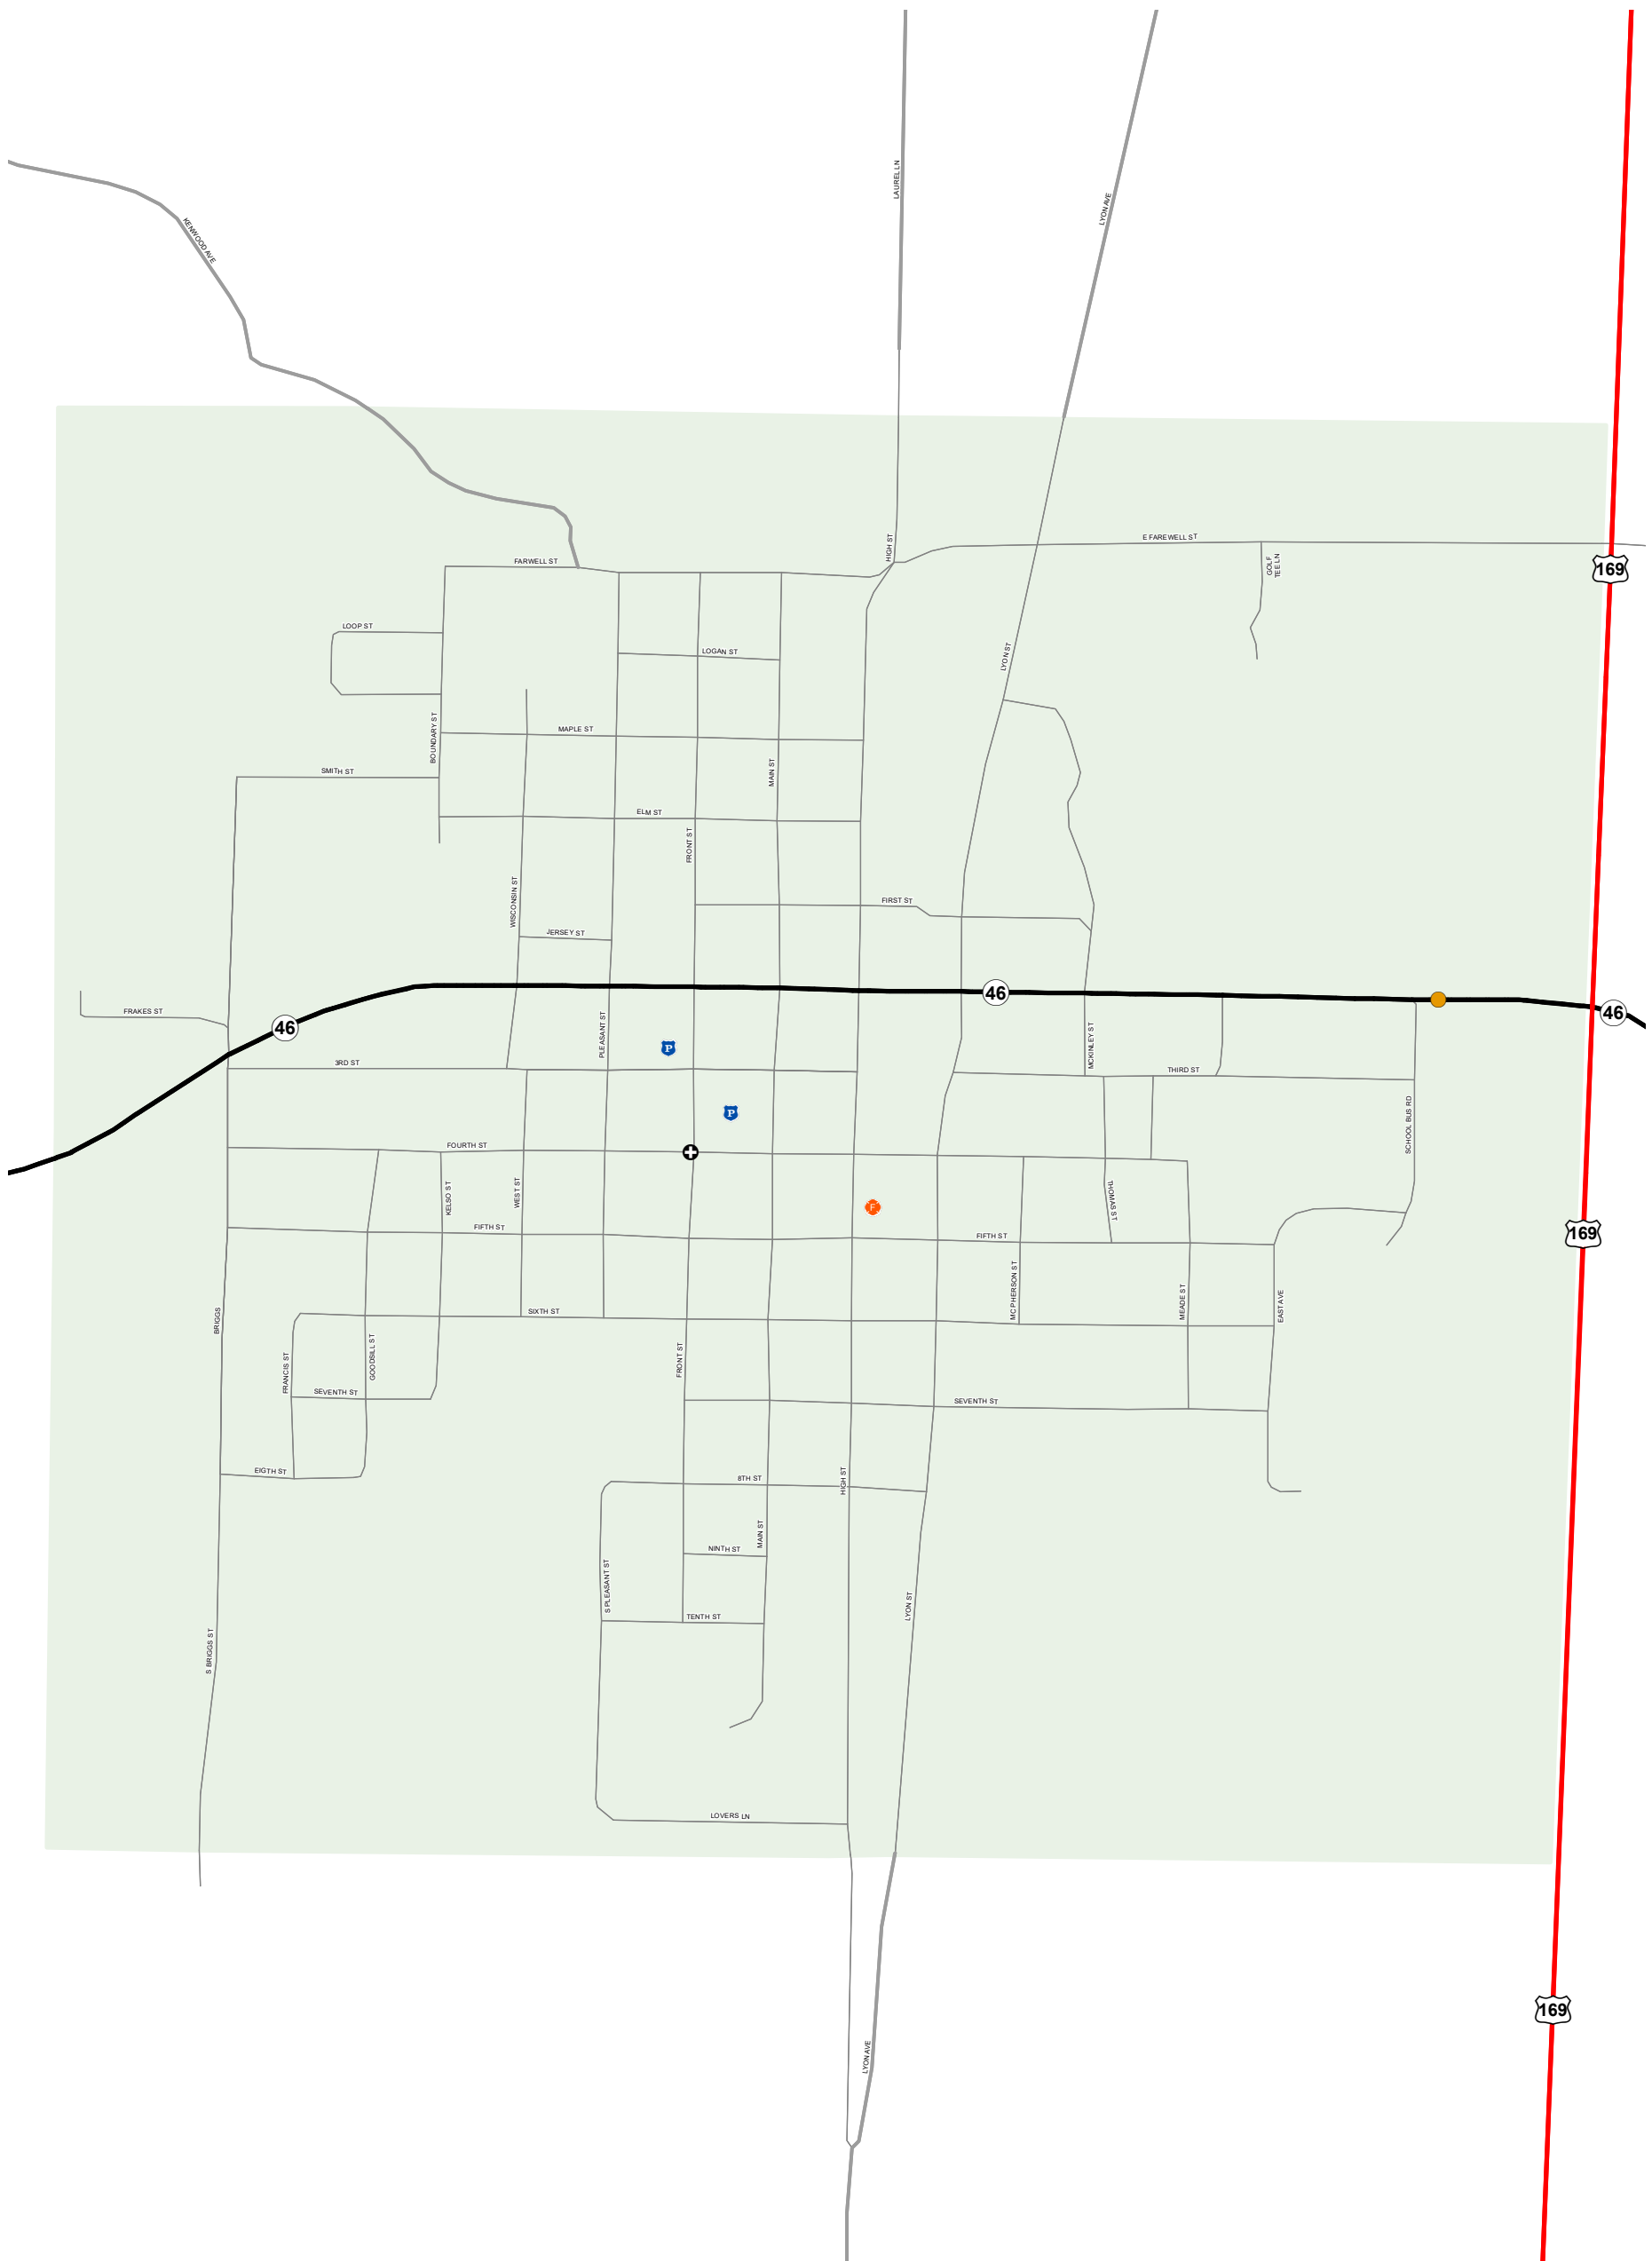

WORTH COUNTY
MISSOURI
NORTHWEST DISTRICT
2021

GRANT CITY

Legend

- Interstate
- Interstate Loop
- US Route
- Business Route
- Missouri Route
- Letter Route
- County Road
- Railroad
- City Street
- Other Routes
- River or Stream
- Lake or Large River
- City Limits
- Surrounding City Limits
- County Boundary
- Metrolink Lines
- Fire Department
- Local Law Enforcement
- MSHP Office
- Missouri State Capitol
- County Courthouse
- Hospitals
- MoDOT Office
- MoDOT Maintenance Building
- Cemeteries
- Public Airports
- Amtrak Stations
- Metrolink Stations

MISSOURI DEPARTMENT OF TRANSPORTATION
TRANSPORTATION PLANNING
1-888-ASK-MODOT
WWW.MODOT.ORG
AUGUST 2021