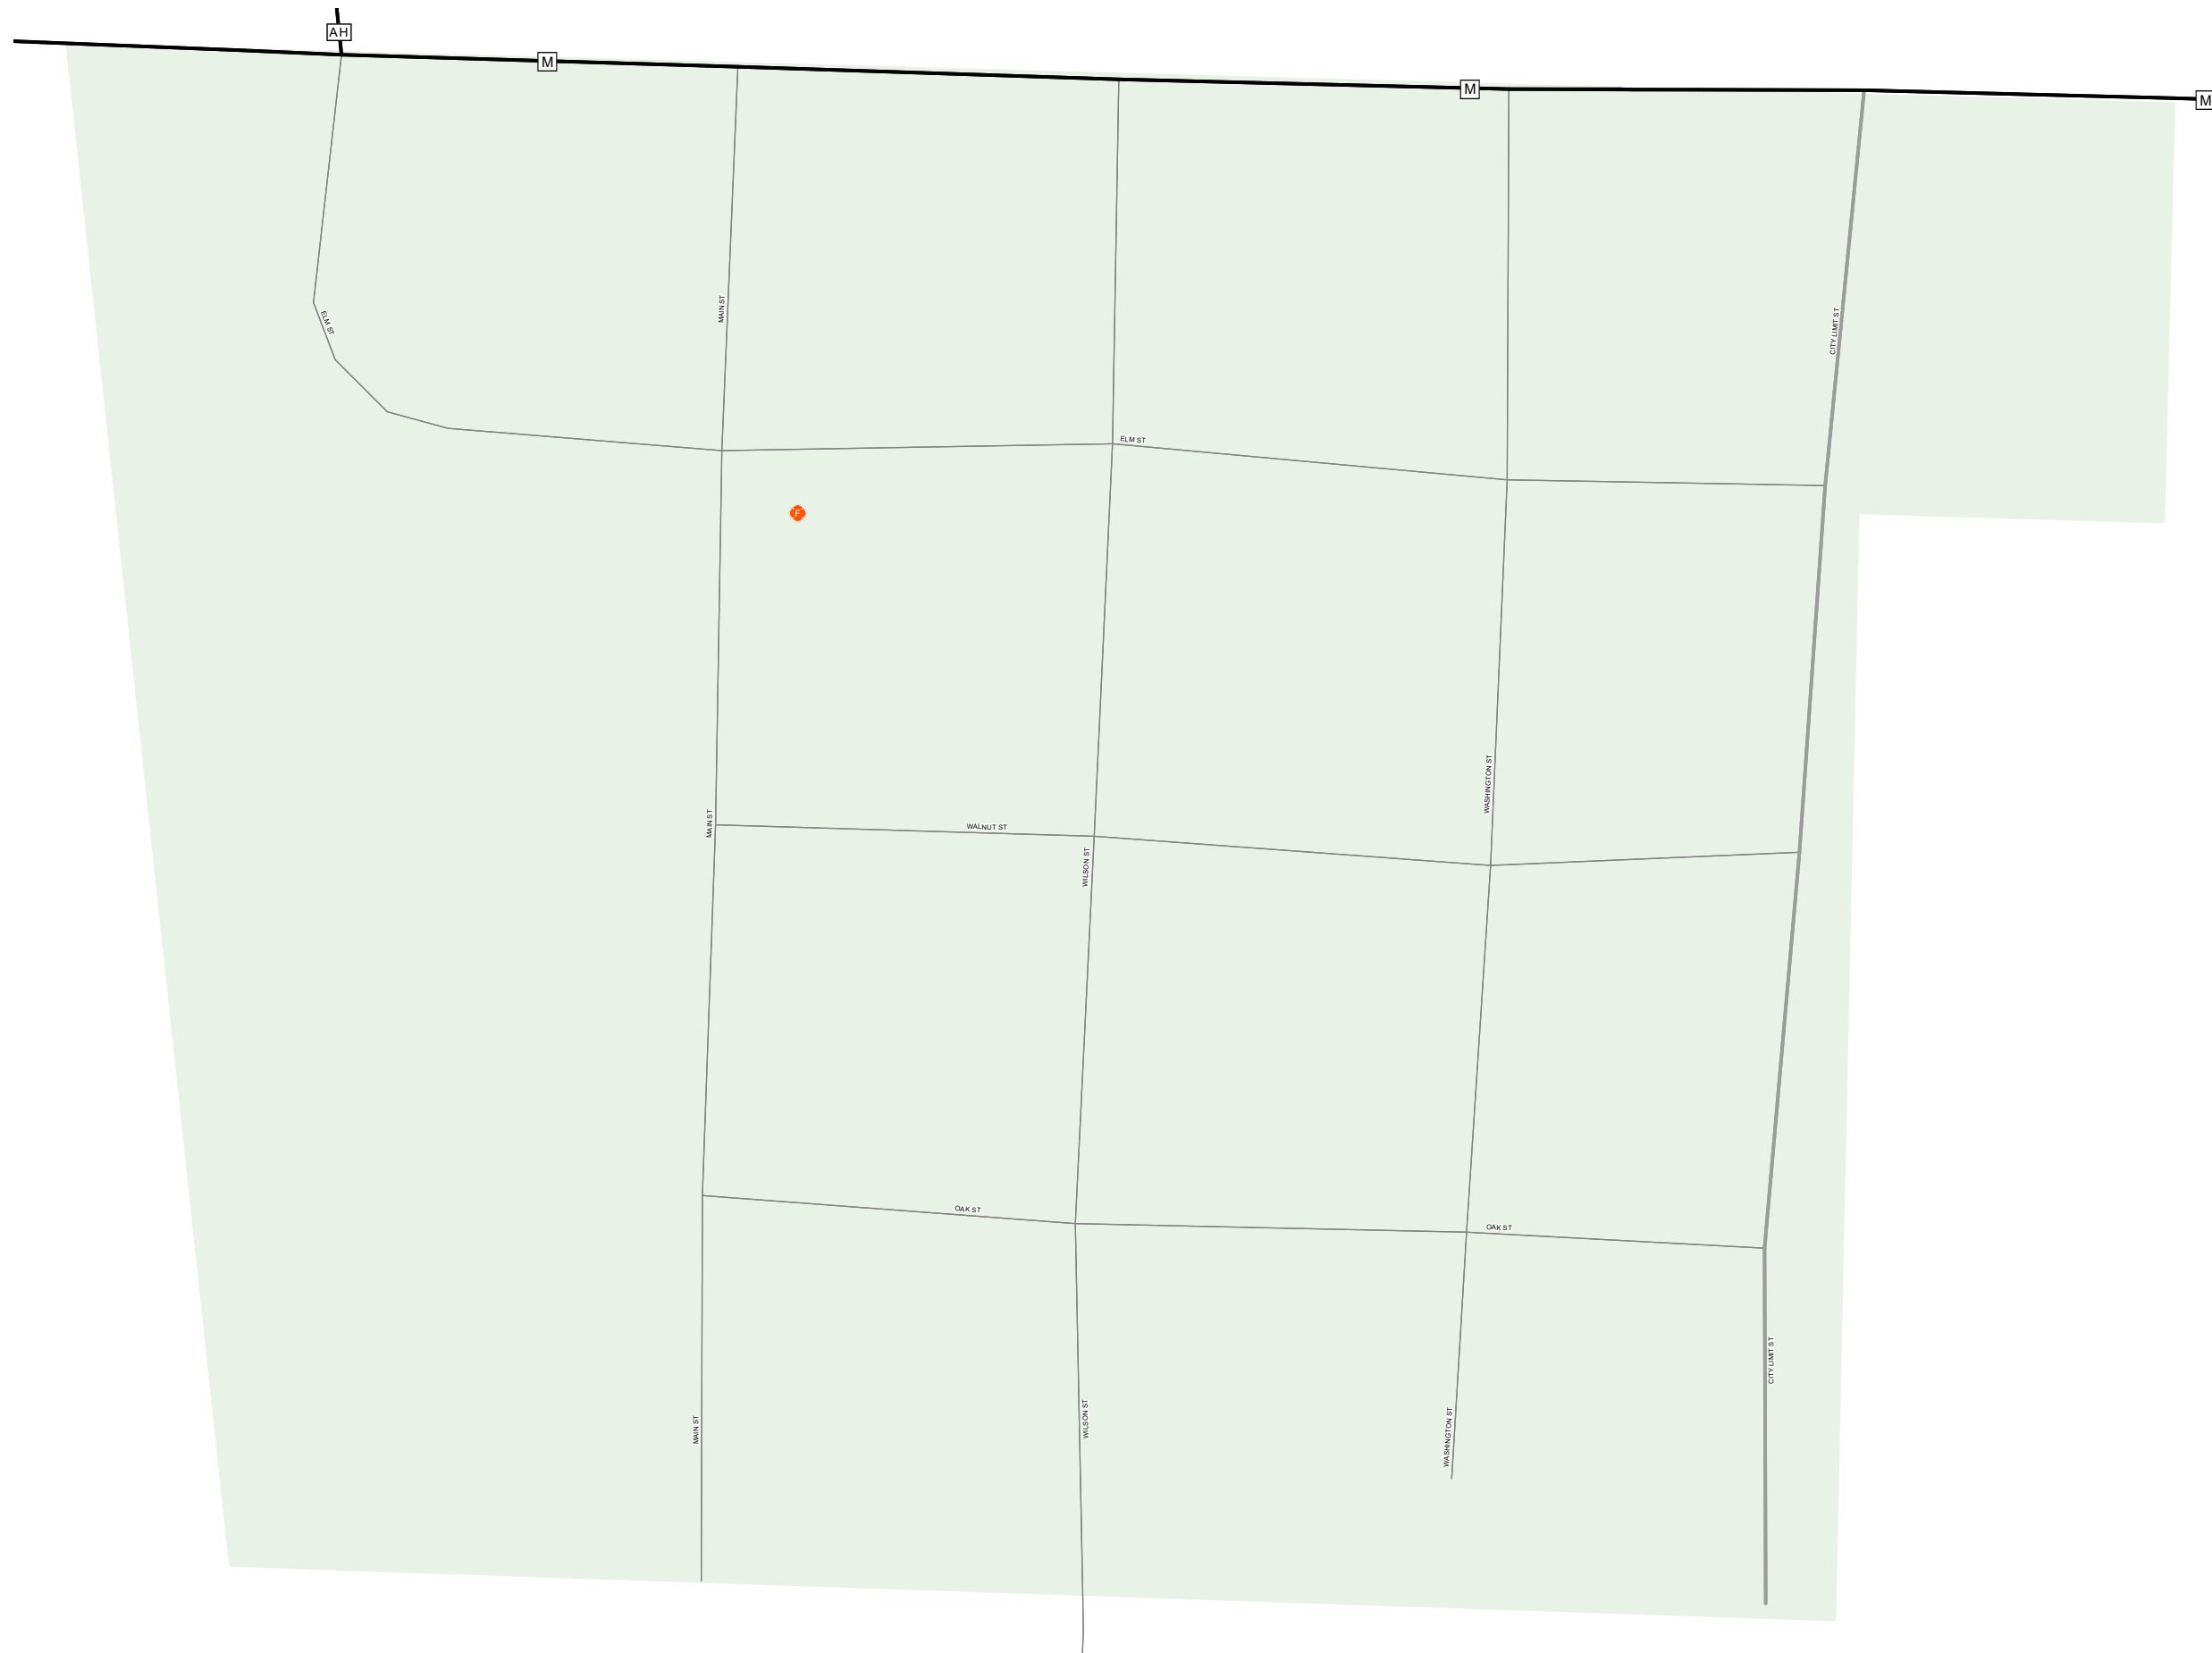

GUILFORD

NODAWAY COUNTY

MISSOURI

NORTHWEST DISTRICT

2021

Legend

- Interstate
- Interstate Loop
- US Route
- Business Route
- Missouri Route
- Letter Route
- County Road
- Railroad
- City Street
- Other Routes
- River or Stream
- Lake or Large River
- City Limits
- Surrounding City Limits
- County Boundary
- Metrolink Lines
- Fire Department
- Local Law Enforcement
- MSHP Office
- Missouri State Capitol
- County Courthouse
- Hospitals
- MoDOT Office
- MoDOT Maintenance Building
- Cemeteries
- Public Airports
- Amtrak Stations
- Metrolink Stations