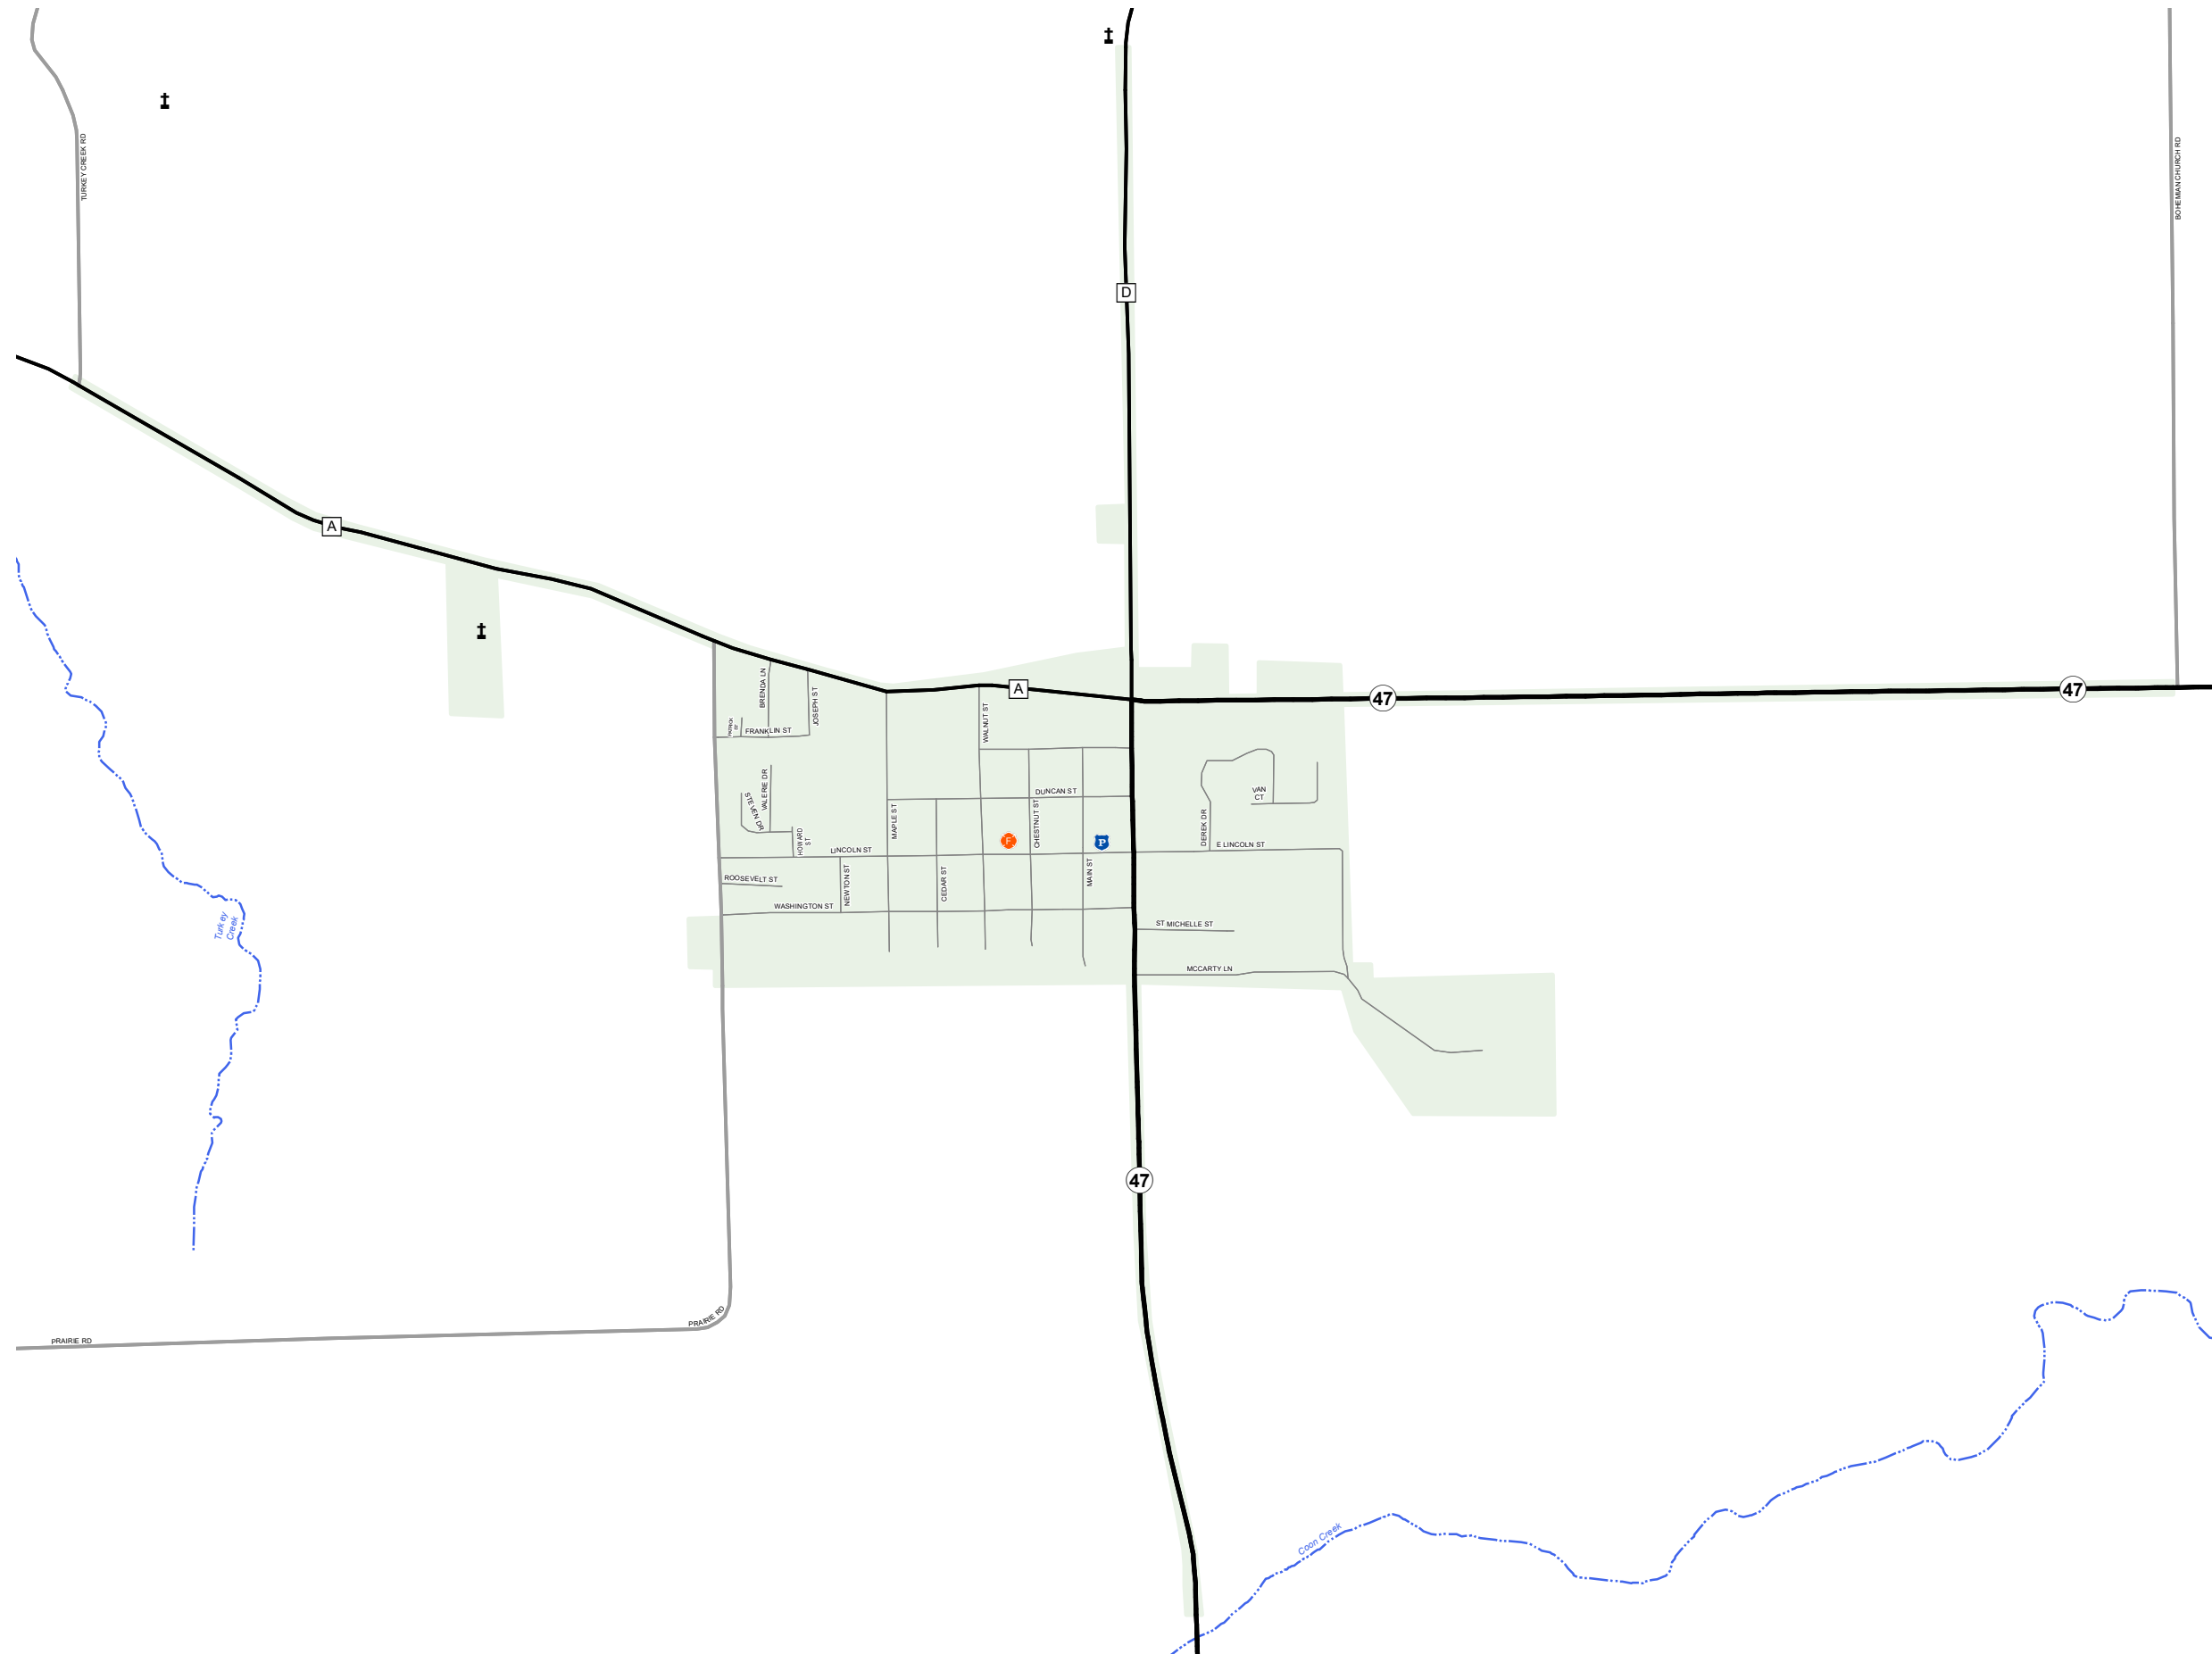

HAWK POINT

LINCOLN COUNTY

MISSOURI

NORTHEAST DISTRICT

2021

Legend

- Interstate
- Interstate Loop
- US Route
- Business Route
- Missouri Route
- Letter Route
- County Road
- Railroad
- City Street
- Other Routes
- River or Stream
- Lake or Large River
- City Limits
- Surrounding City Limits
- County Boundary
- Metrolink Lines
- Fire Department
- Local Law Enforcement
- MSHP Office
- Missouri State Capitol
- County Courthouse
- Hospitals
- MoDOT Office
- MoDOT Maintenance Building
- Cemeteries
- Public Airports
- Amtrak Stations
- Metrolink Stations