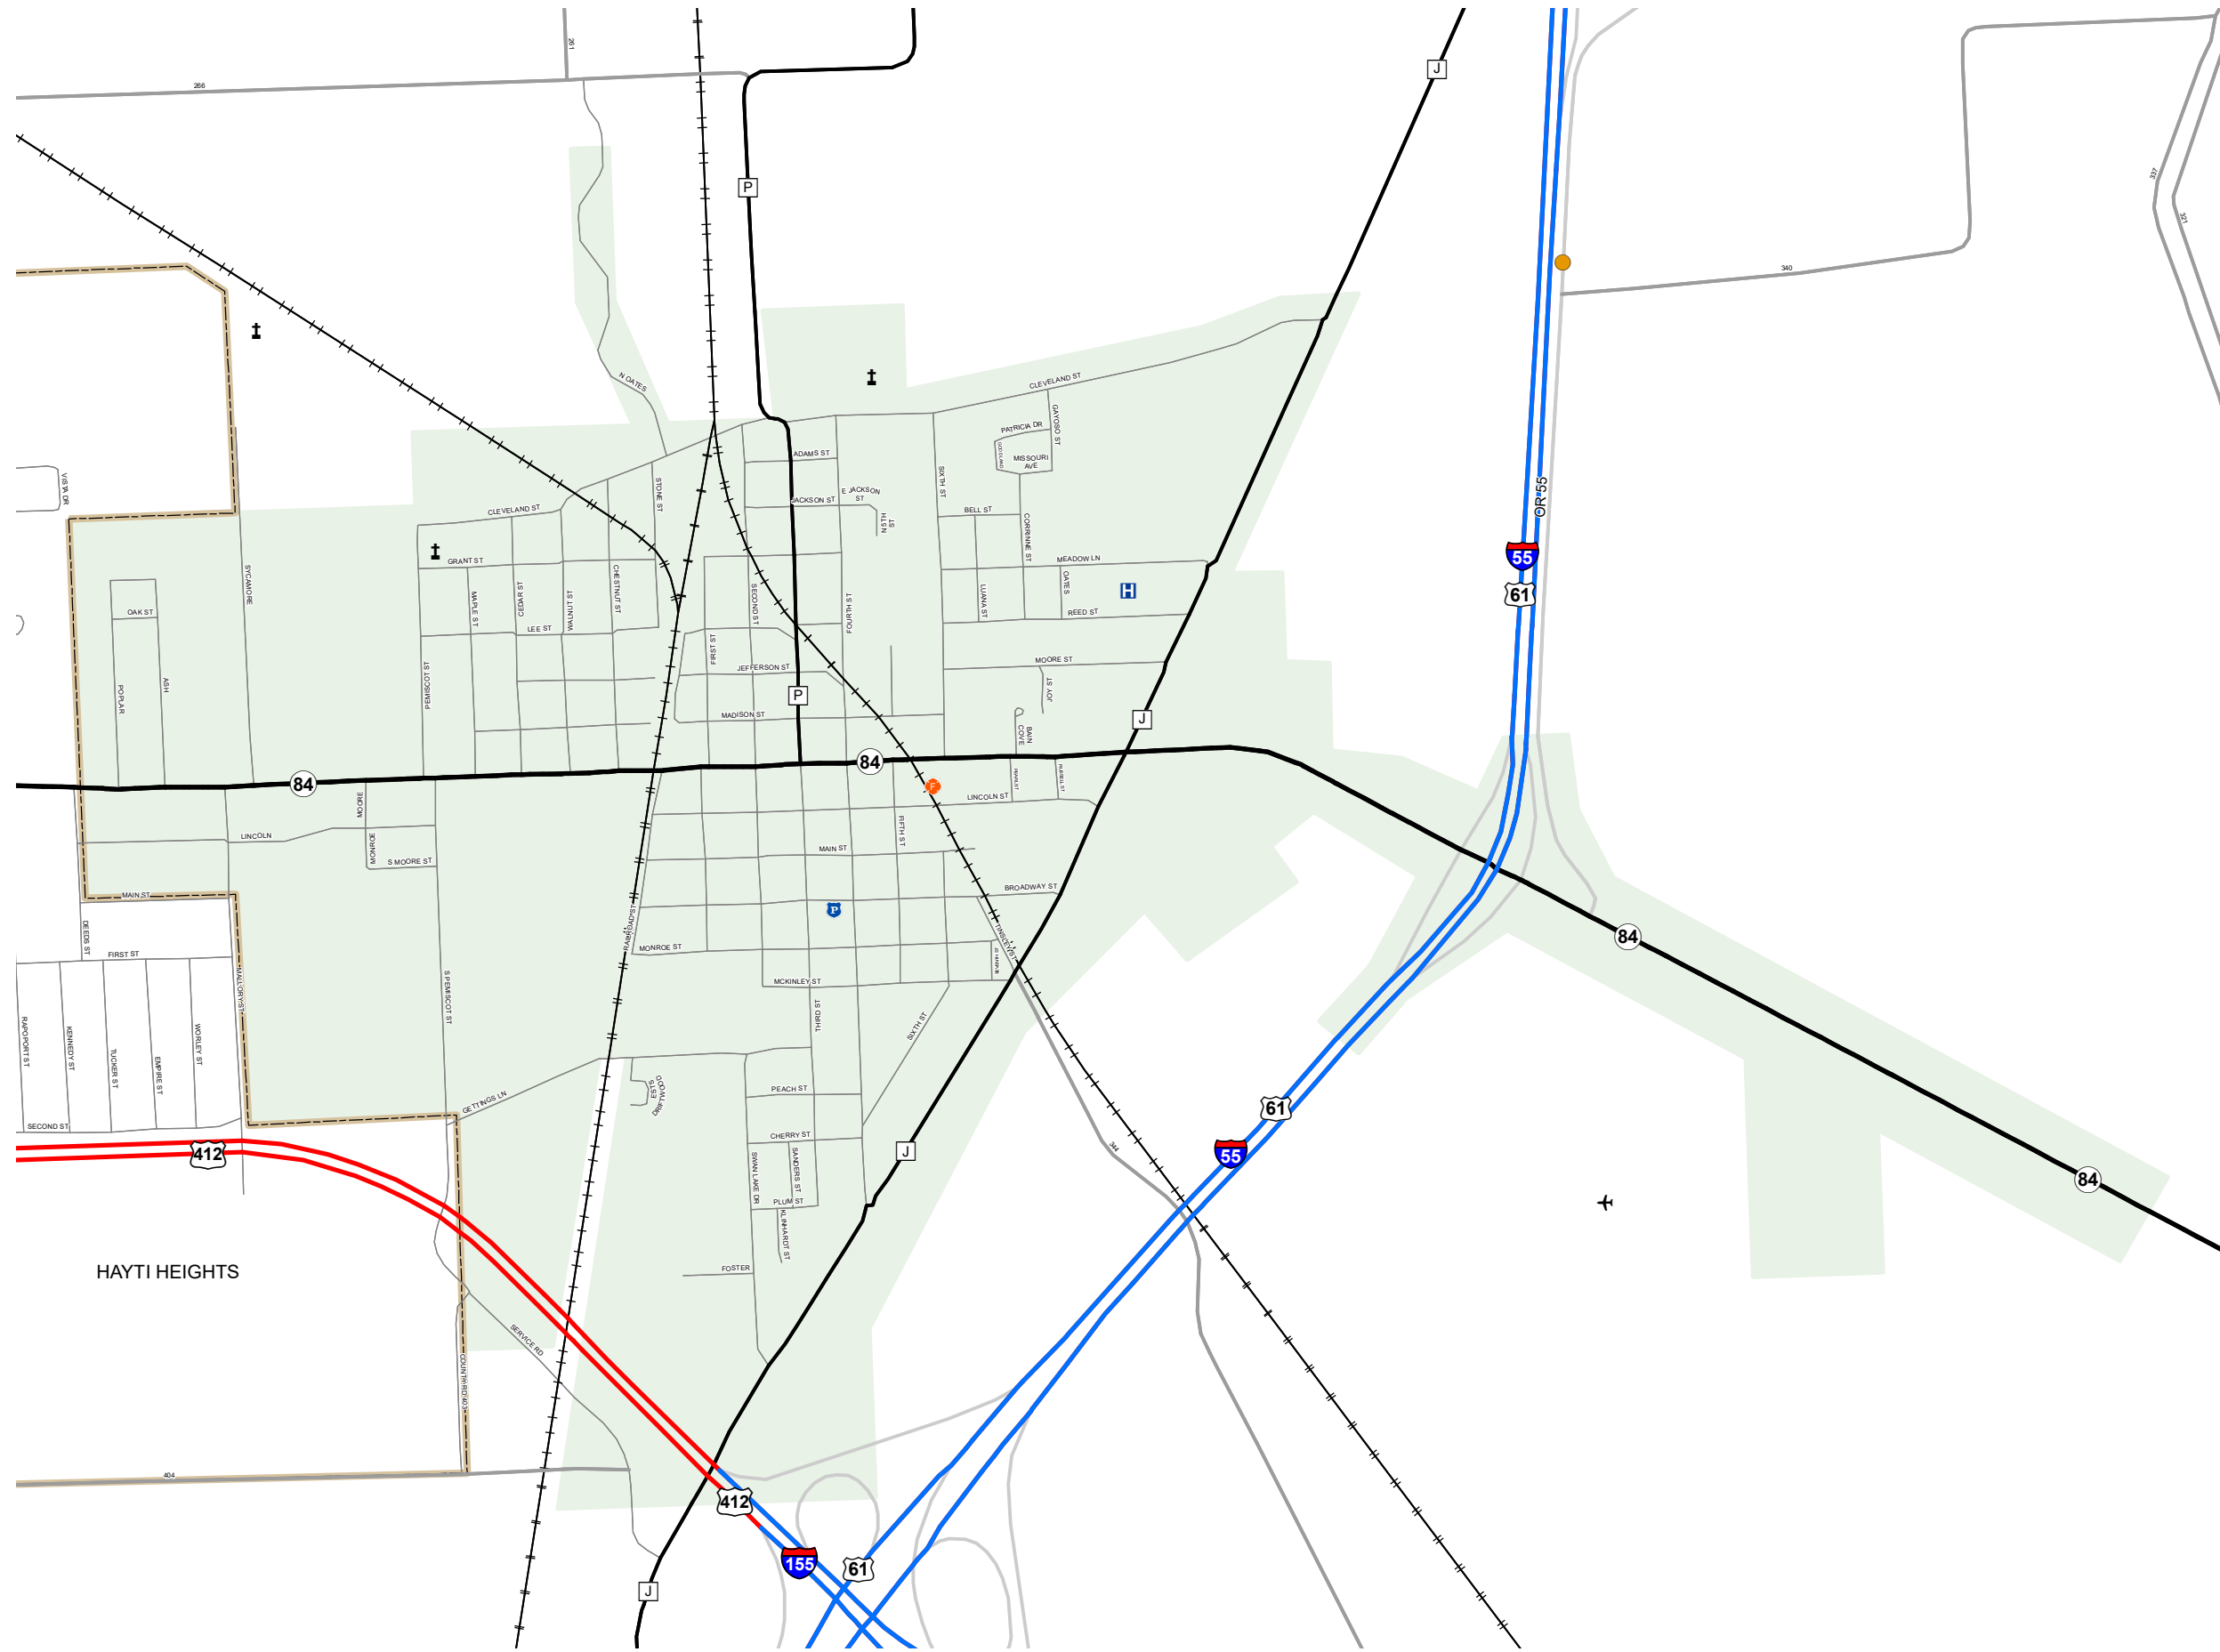

# HAYTI

PEMISCOT COUNTY

MISSOURI

SOUTHEAST DISTRICT

2021

### Legend

- Interstate
- Interstate Loop
- US Route
- Business Route
- Missouri Route
- Letter Route
- County Road
- Railroad
- City Street
- Other Routes
- River or Stream
- Lake or Large River
- City Limits
- Surrounding City Limits
- County Boundary
- Metrolink Lines
- Fire Department
- Ⓜ Local Law Enforcement
- Ⓜ MSHP Office
- ★ Missouri State Capitol
- Ⓜ County Courthouse
- Ⓜ Hospitals
- MoDOT Office
- MoDOT Maintenance Building
- ‡ Cemeteries
- ✈ Public Airports
- Ⓜ Amtrak Stations
- Metrolink Stations