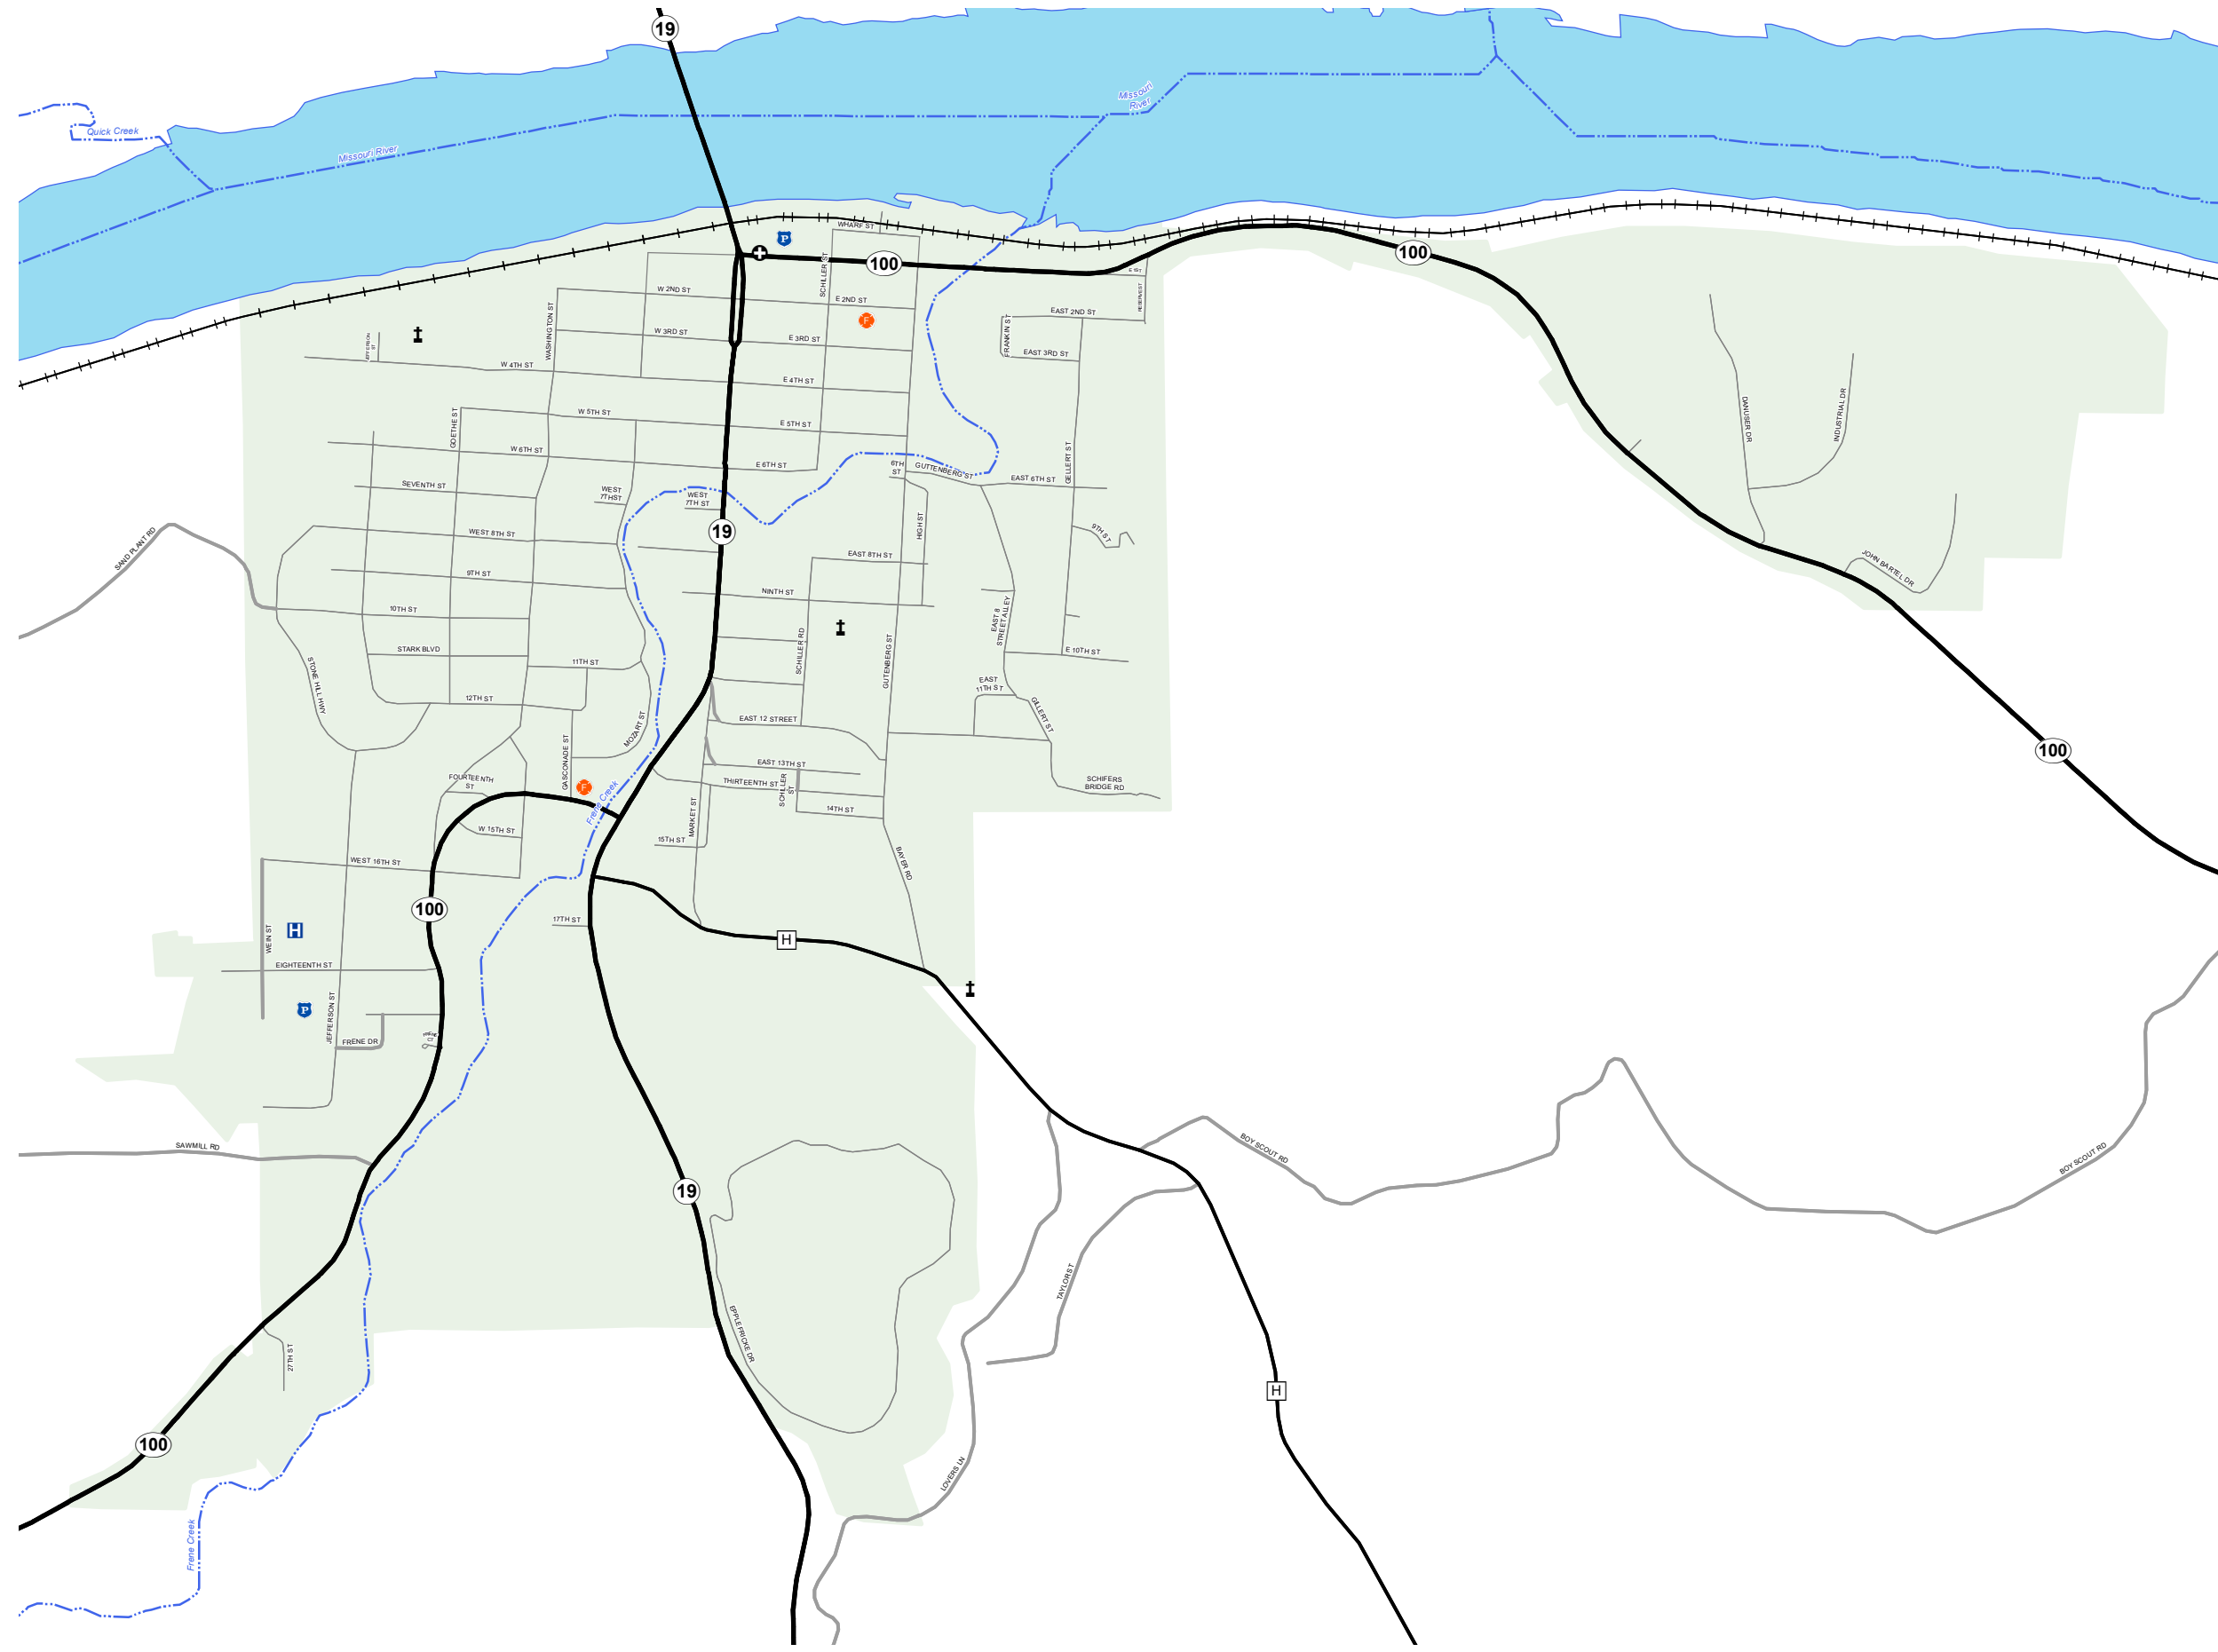

HERMANN

GASCONADE COUNTY

MISSOURI

CENTRAL DISTRICT

2021

- Legend**
- Interstate
 - Interstate Loop
 - US Route
 - Business Route
 - Missouri Route
 - Letter Route
 - County Road
 - Railroad
 - City Street
 - Other Routes
 - River or Stream
 - Lake or Large River
 - City Limits
 - Surrounding City Limits
 - County Boundary
 - Metrolink Lines
 - Fire Department
 - Ⓜ Local Law Enforcement
 - Ⓜ MSHP Office
 - ★ Missouri State Capitol
 - Ⓜ County Courthouse
 - Ⓜ Hospitals
 - MoDOT Office
 - MoDOT Maintenance Building
 - Ⓜ Cemeteries
 - ✈ Public Airports
 - Ⓜ Amtrak Stations
 - Ⓜ Metrolink Stations