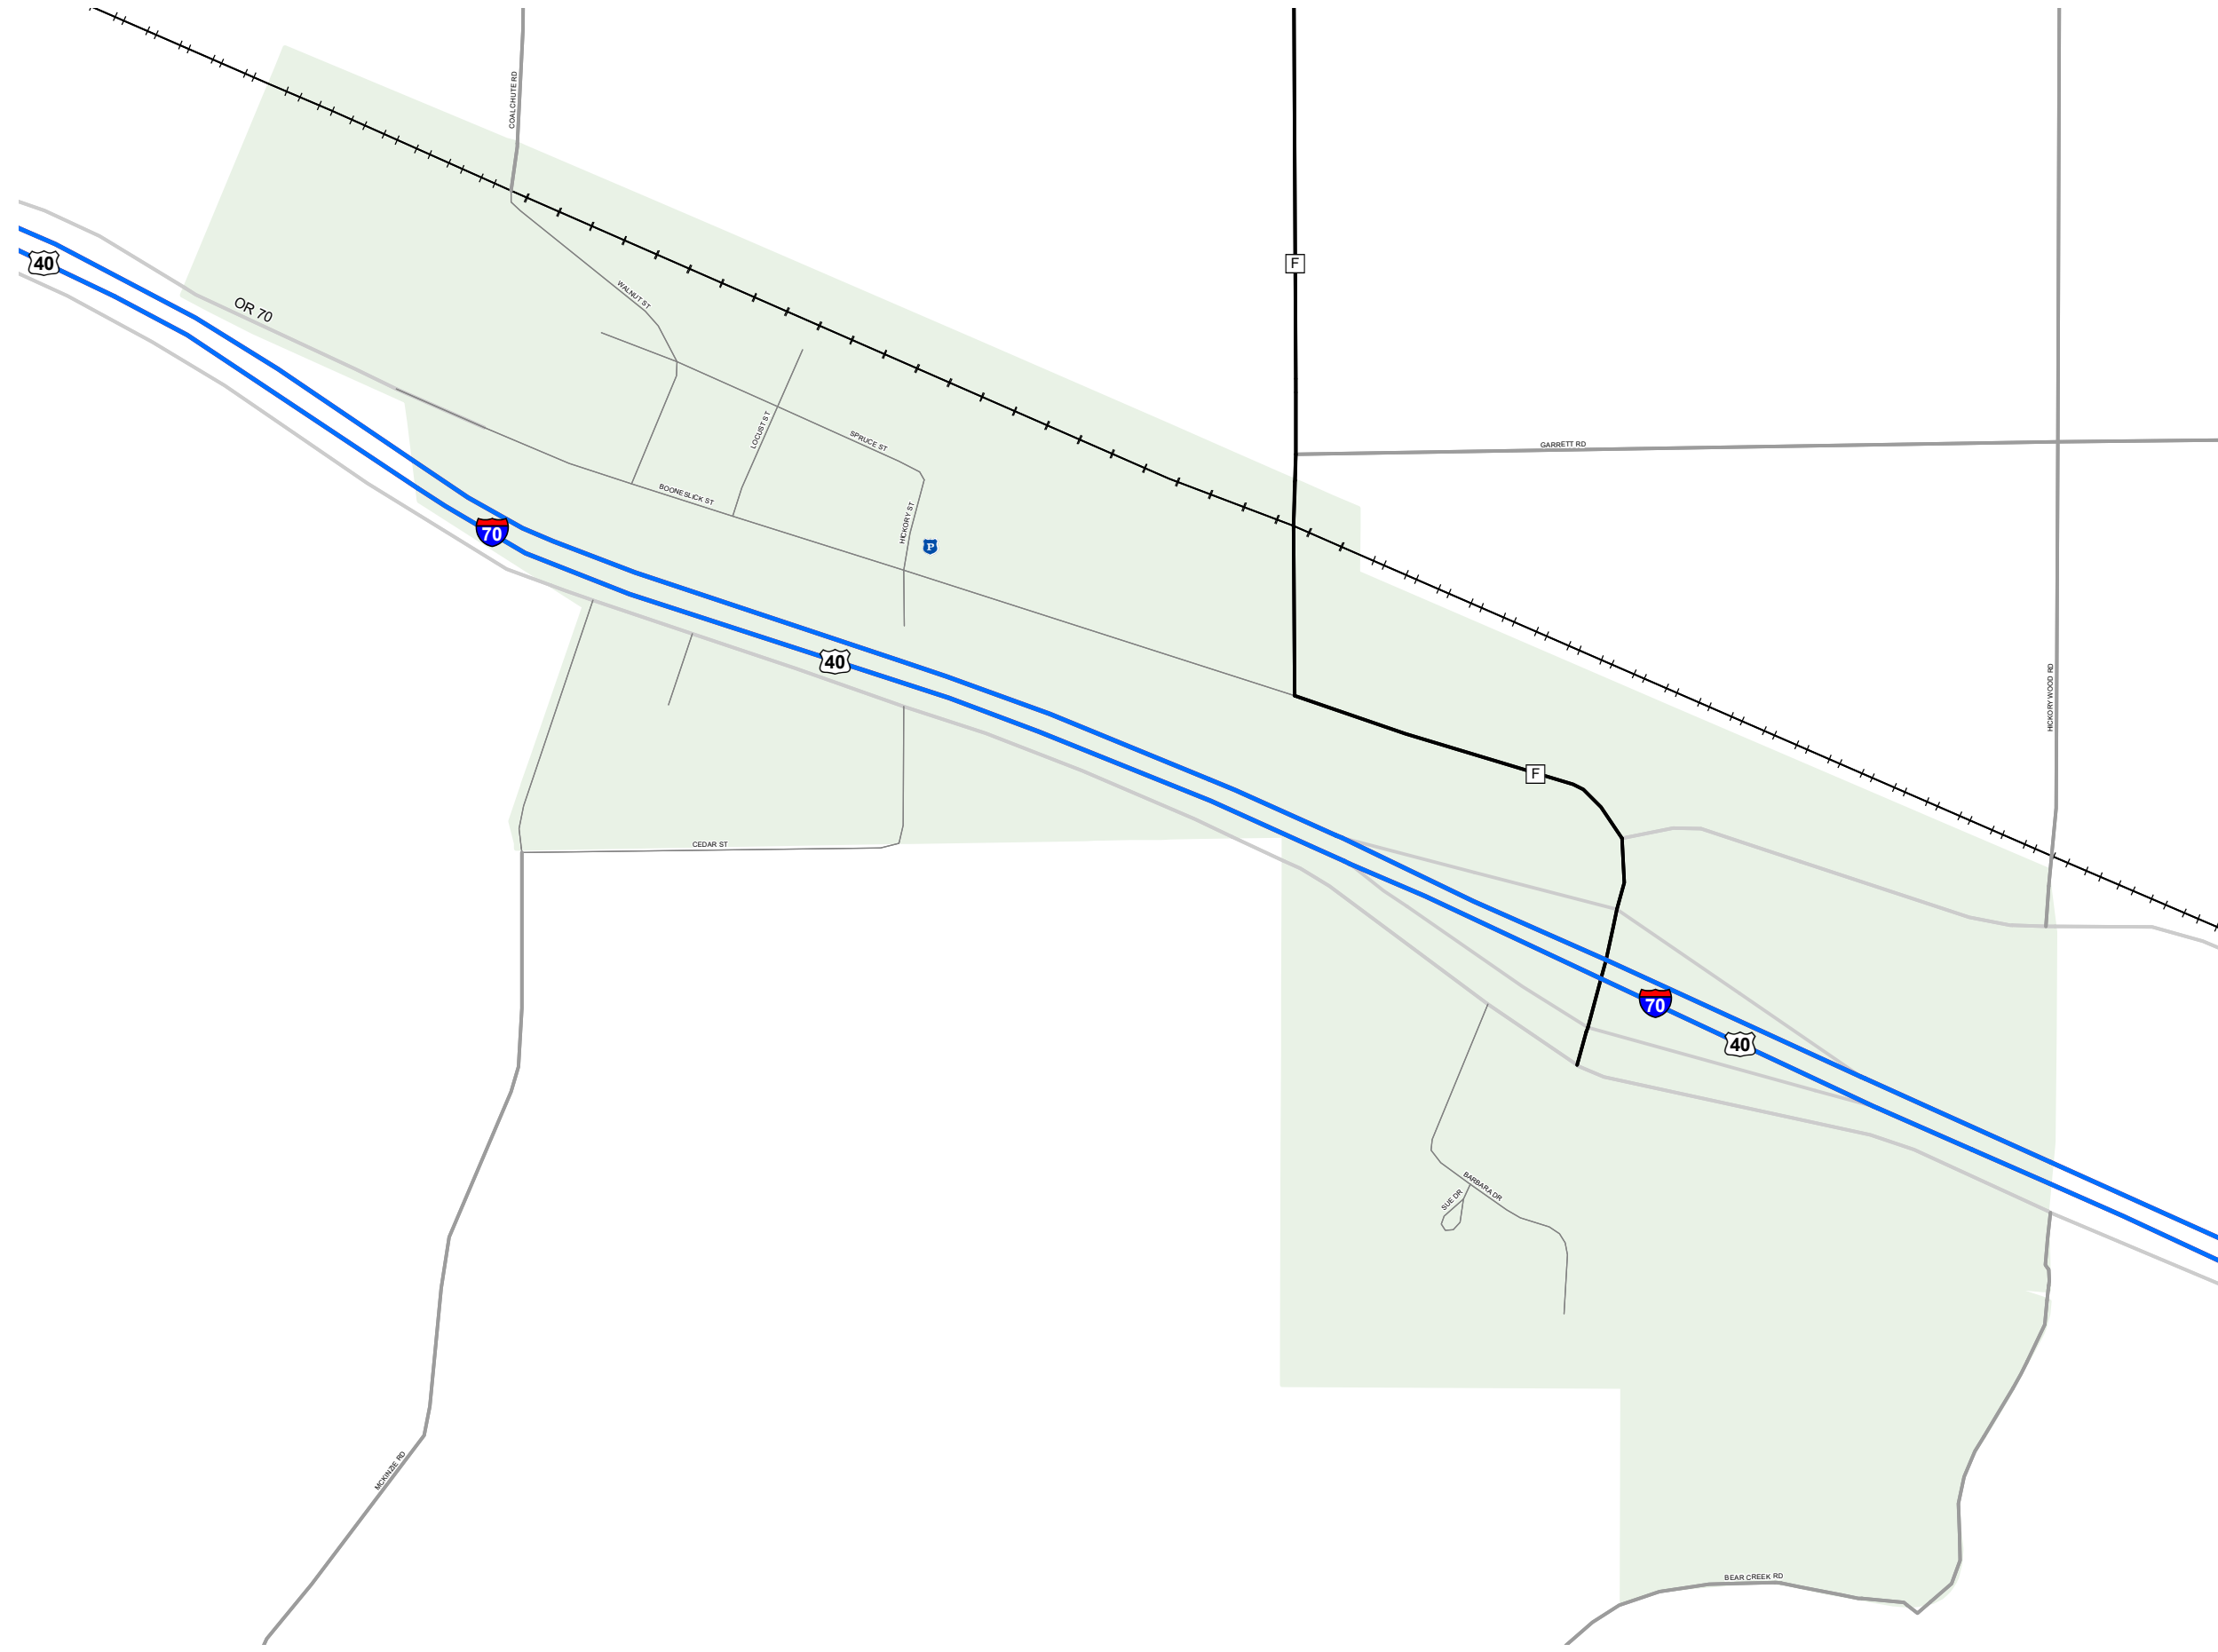

HIGH HILL

MONTGOMERY COUNTY

MISSOURI

NORTHEAST DISTRICT

2021

- Legend**
- Interstate
 - Interstate Loop
 - US Route
 - Business Route
 - Missouri Route
 - Letter Route
 - County Road
 - Railroad
 - City Street
 - Other Routes
 - River or Stream
 - Lake or Large River
 - City Limits
 - Surrounding City Limits
 - County Boundary
 - Metrolink Lines
 - Fire Department
 - Local Law Enforcement
 - MSHP Office
 - ★ Missouri State Capitol
 - County Courthouse
 - Hospitals
 - MoDOT Office
 - MoDOT Maintenance Building
 - † Cemeteries
 - ✈ Public Airports
 - Amtrak Stations
 - Metrolink Stations