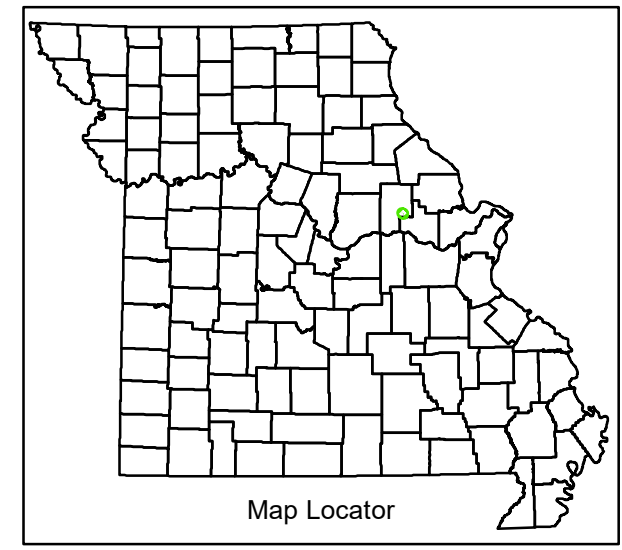

HIGH HILL

MONTGOMERY COUNTY

MISSOURI

NORTHEAST DISTRICT

2021

- Legend**
- Interstate
 - Interstate Loop
 - US Route
 - Business Route
 - Missouri Route
 - Letter Route
 - County Road
 - Railroad
 - City Street
 - Other Routes
 - River or Stream
 - Lake or Large River
 - City Limits
 - Surrounding City Limits
 - County Boundary
 - Metrolink Lines
 - Fire Department
 - Local Law Enforcement
 - MSHP Office
 - ★ Missouri State Capitol
 - County Courthouse
 - Hospitals
 - MoDOT Office
 - MoDOT Maintenance Building
 - † Cemeteries
 - ✈ Public Airports
 - Amtrak Stations
 - Metrolink Stations